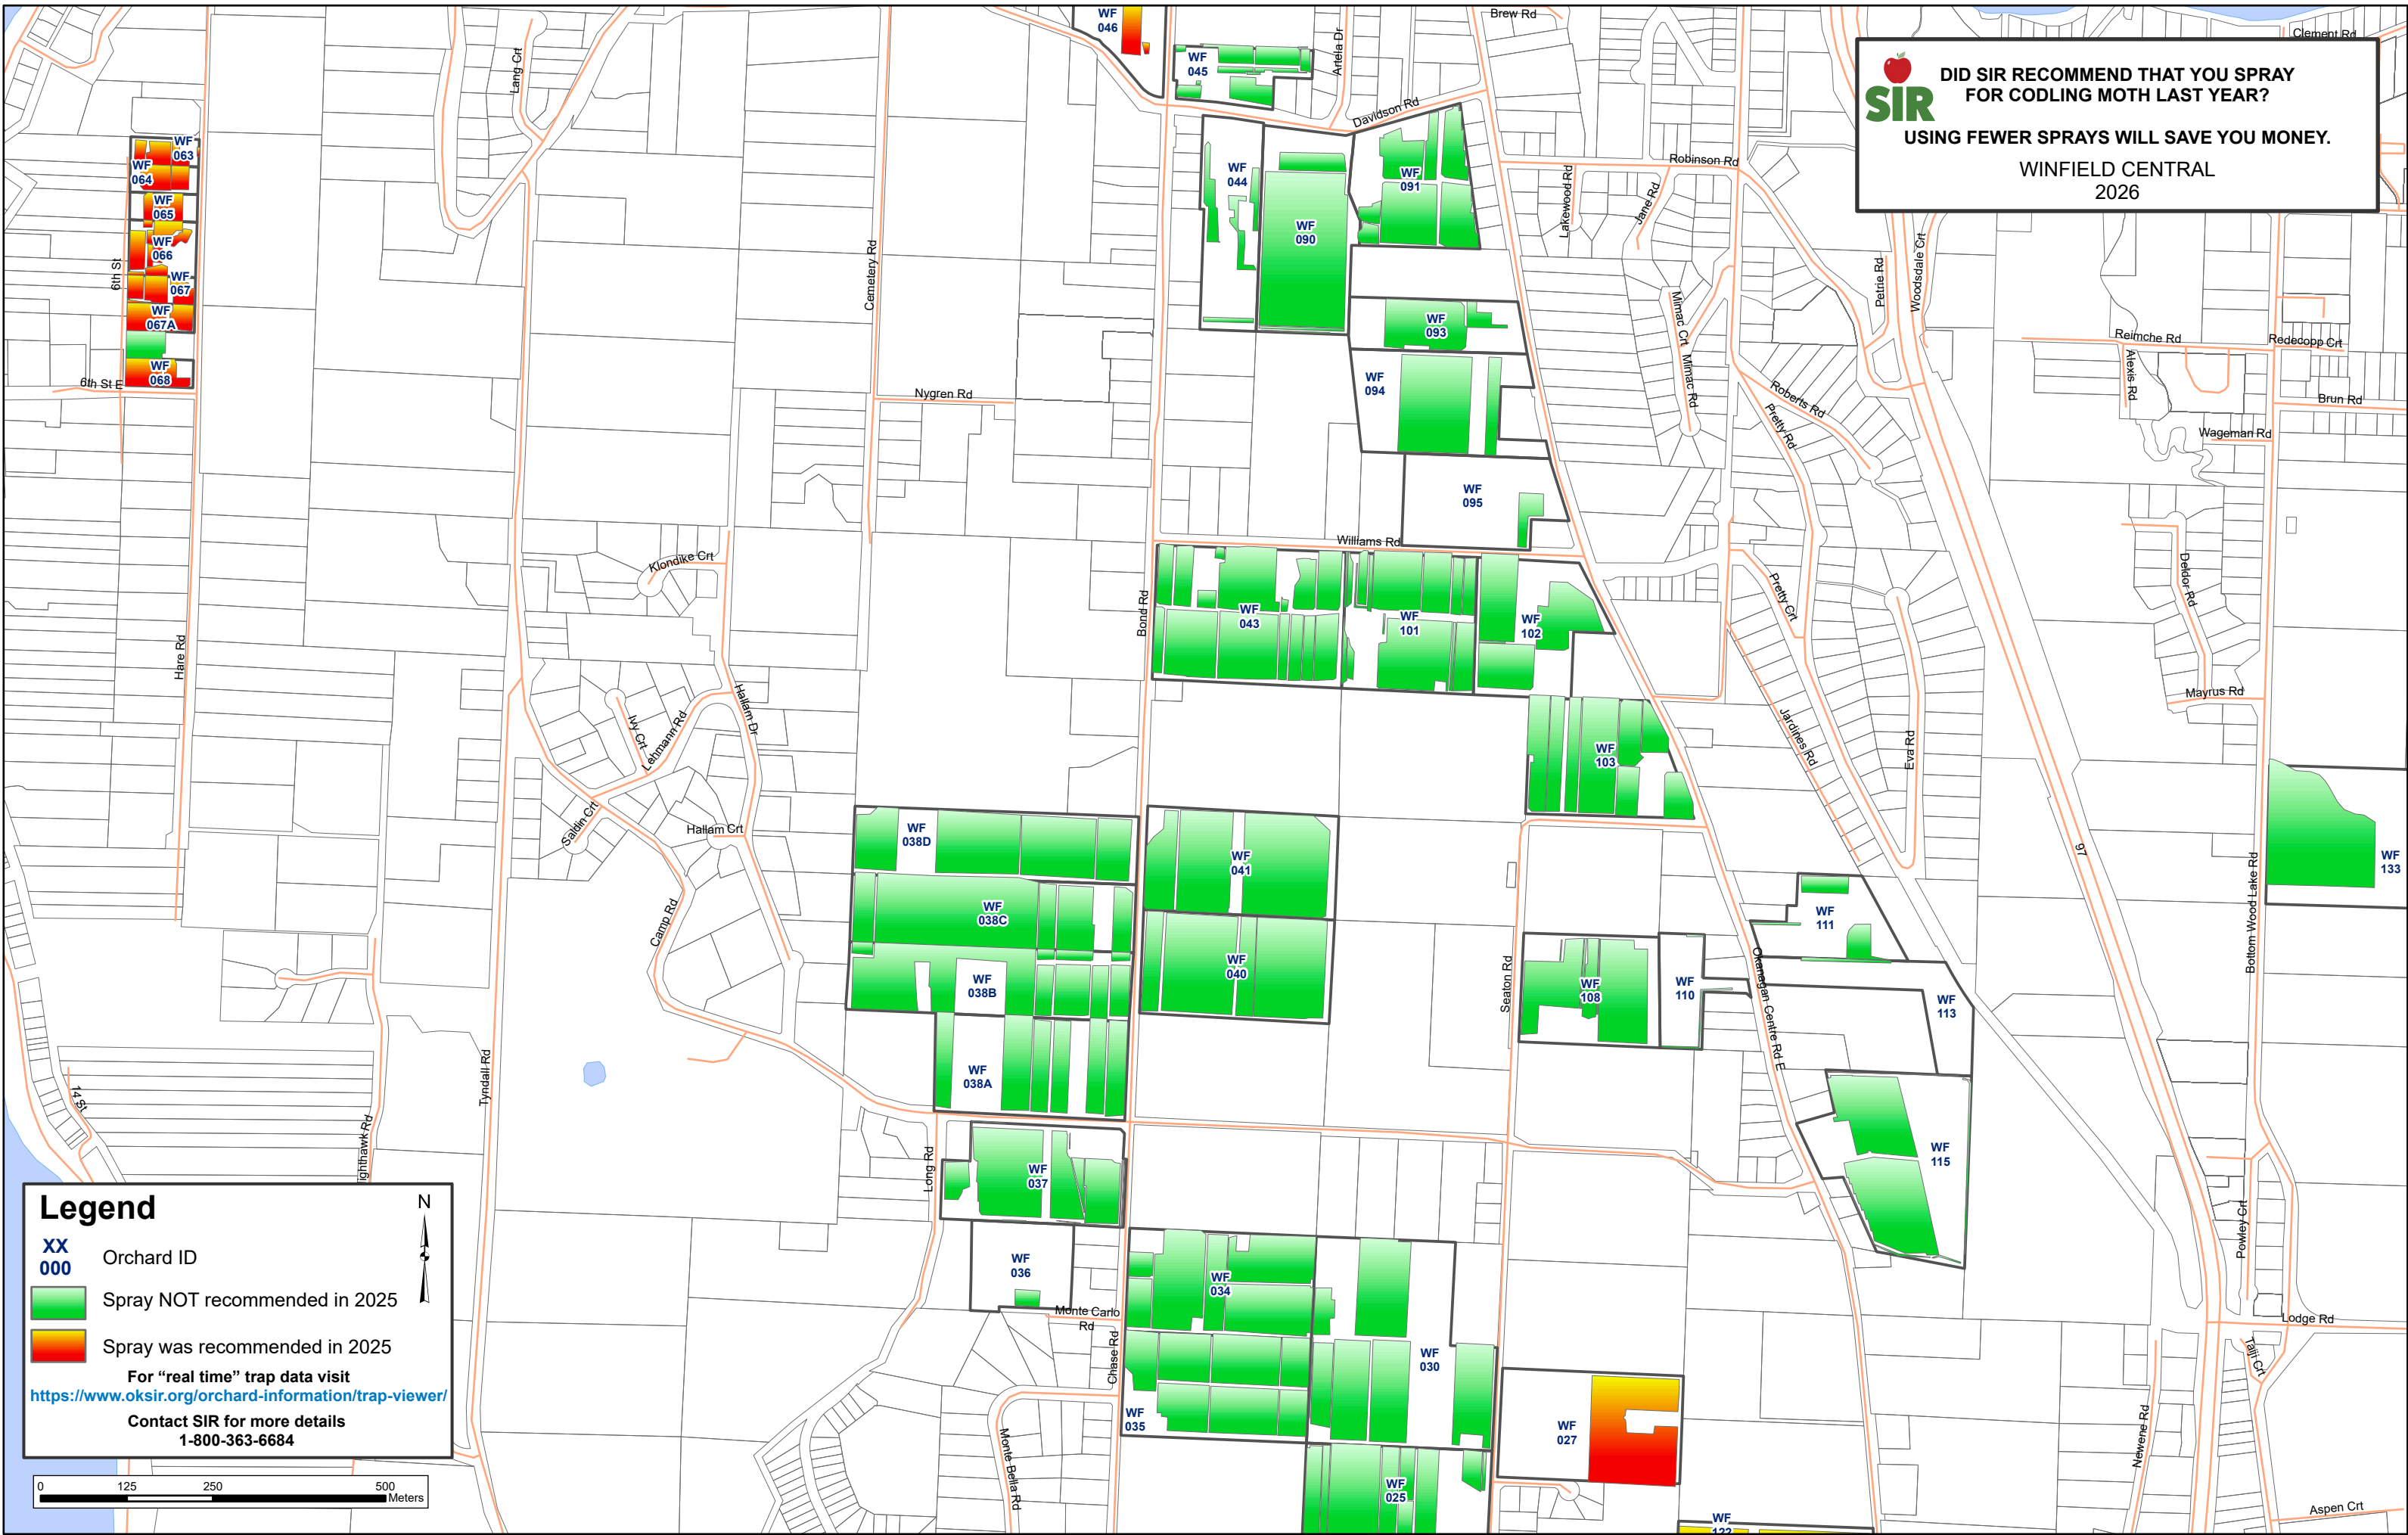

SIR DID SIR RECOMMEND THAT YOU SPRAY FOR CODLING MOTH LAST YEAR?
 USING FEWER SPRAYS WILL SAVE YOU MONEY.
 WINFIELD CENTRAL
 2026

Legend

- XX 000 Orchard ID
- Spray NOT recommended in 2025
- Spray was recommended in 2025

For "real time" trap data visit
<https://www.oksir.org/orchard-information/trap-viewer/>
 Contact SIR for more details
 1-800-363-6684

6th St
 WF 063
 WF 064
 WF 065
 WF 066
 WF 067
 WF 067A
 WF 068

WF 046

WF 045

WF 044

WF 090

WF 091

WF 093

WF 094

WF 095

WF 043