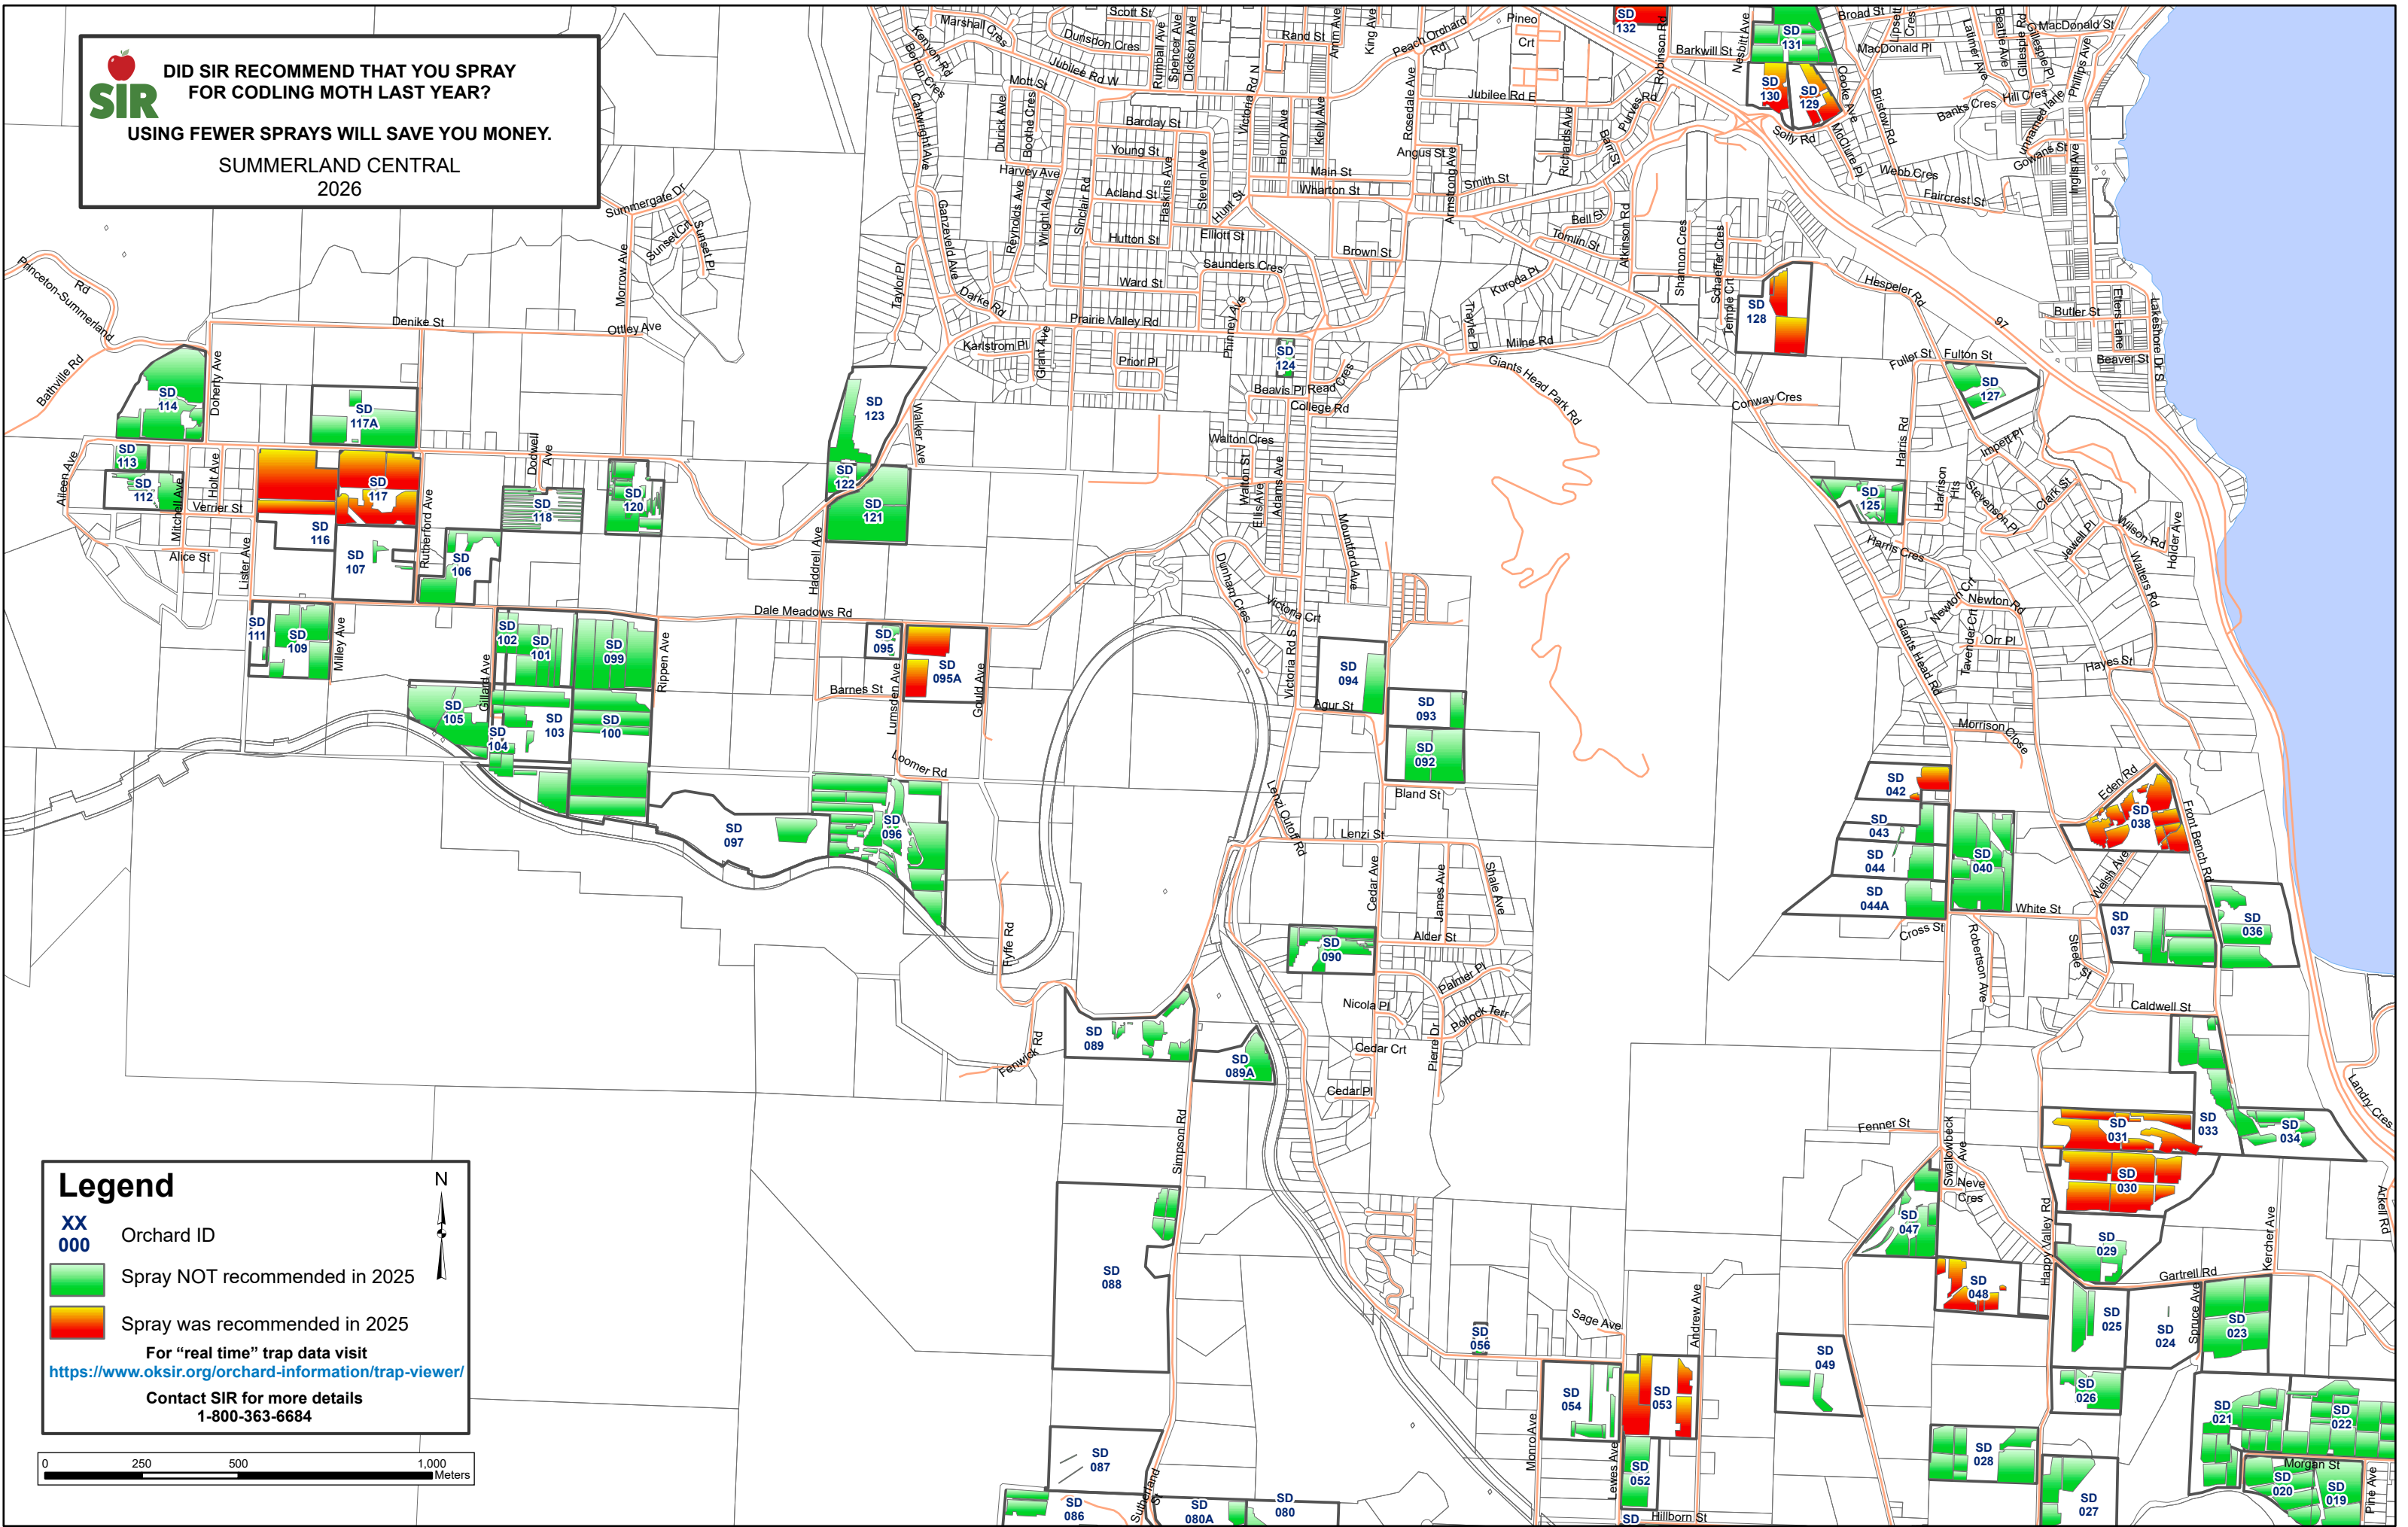

SIR DID SIR RECOMMEND THAT YOU SPRAY FOR CODLING MOTH LAST YEAR?
 USING FEWER SPRAYS WILL SAVE YOU MONEY.
 SUMMERLAND CENTRAL
 2026

Legend

XX
000 Orchard ID

Spray NOT recommended in 2025

Spray was recommended in 2025

For "real time" trap data visit
<https://www.oksir.org/orchard-information/trap-viewer/>
 Contact SIR for more details
 1-800-363-6684