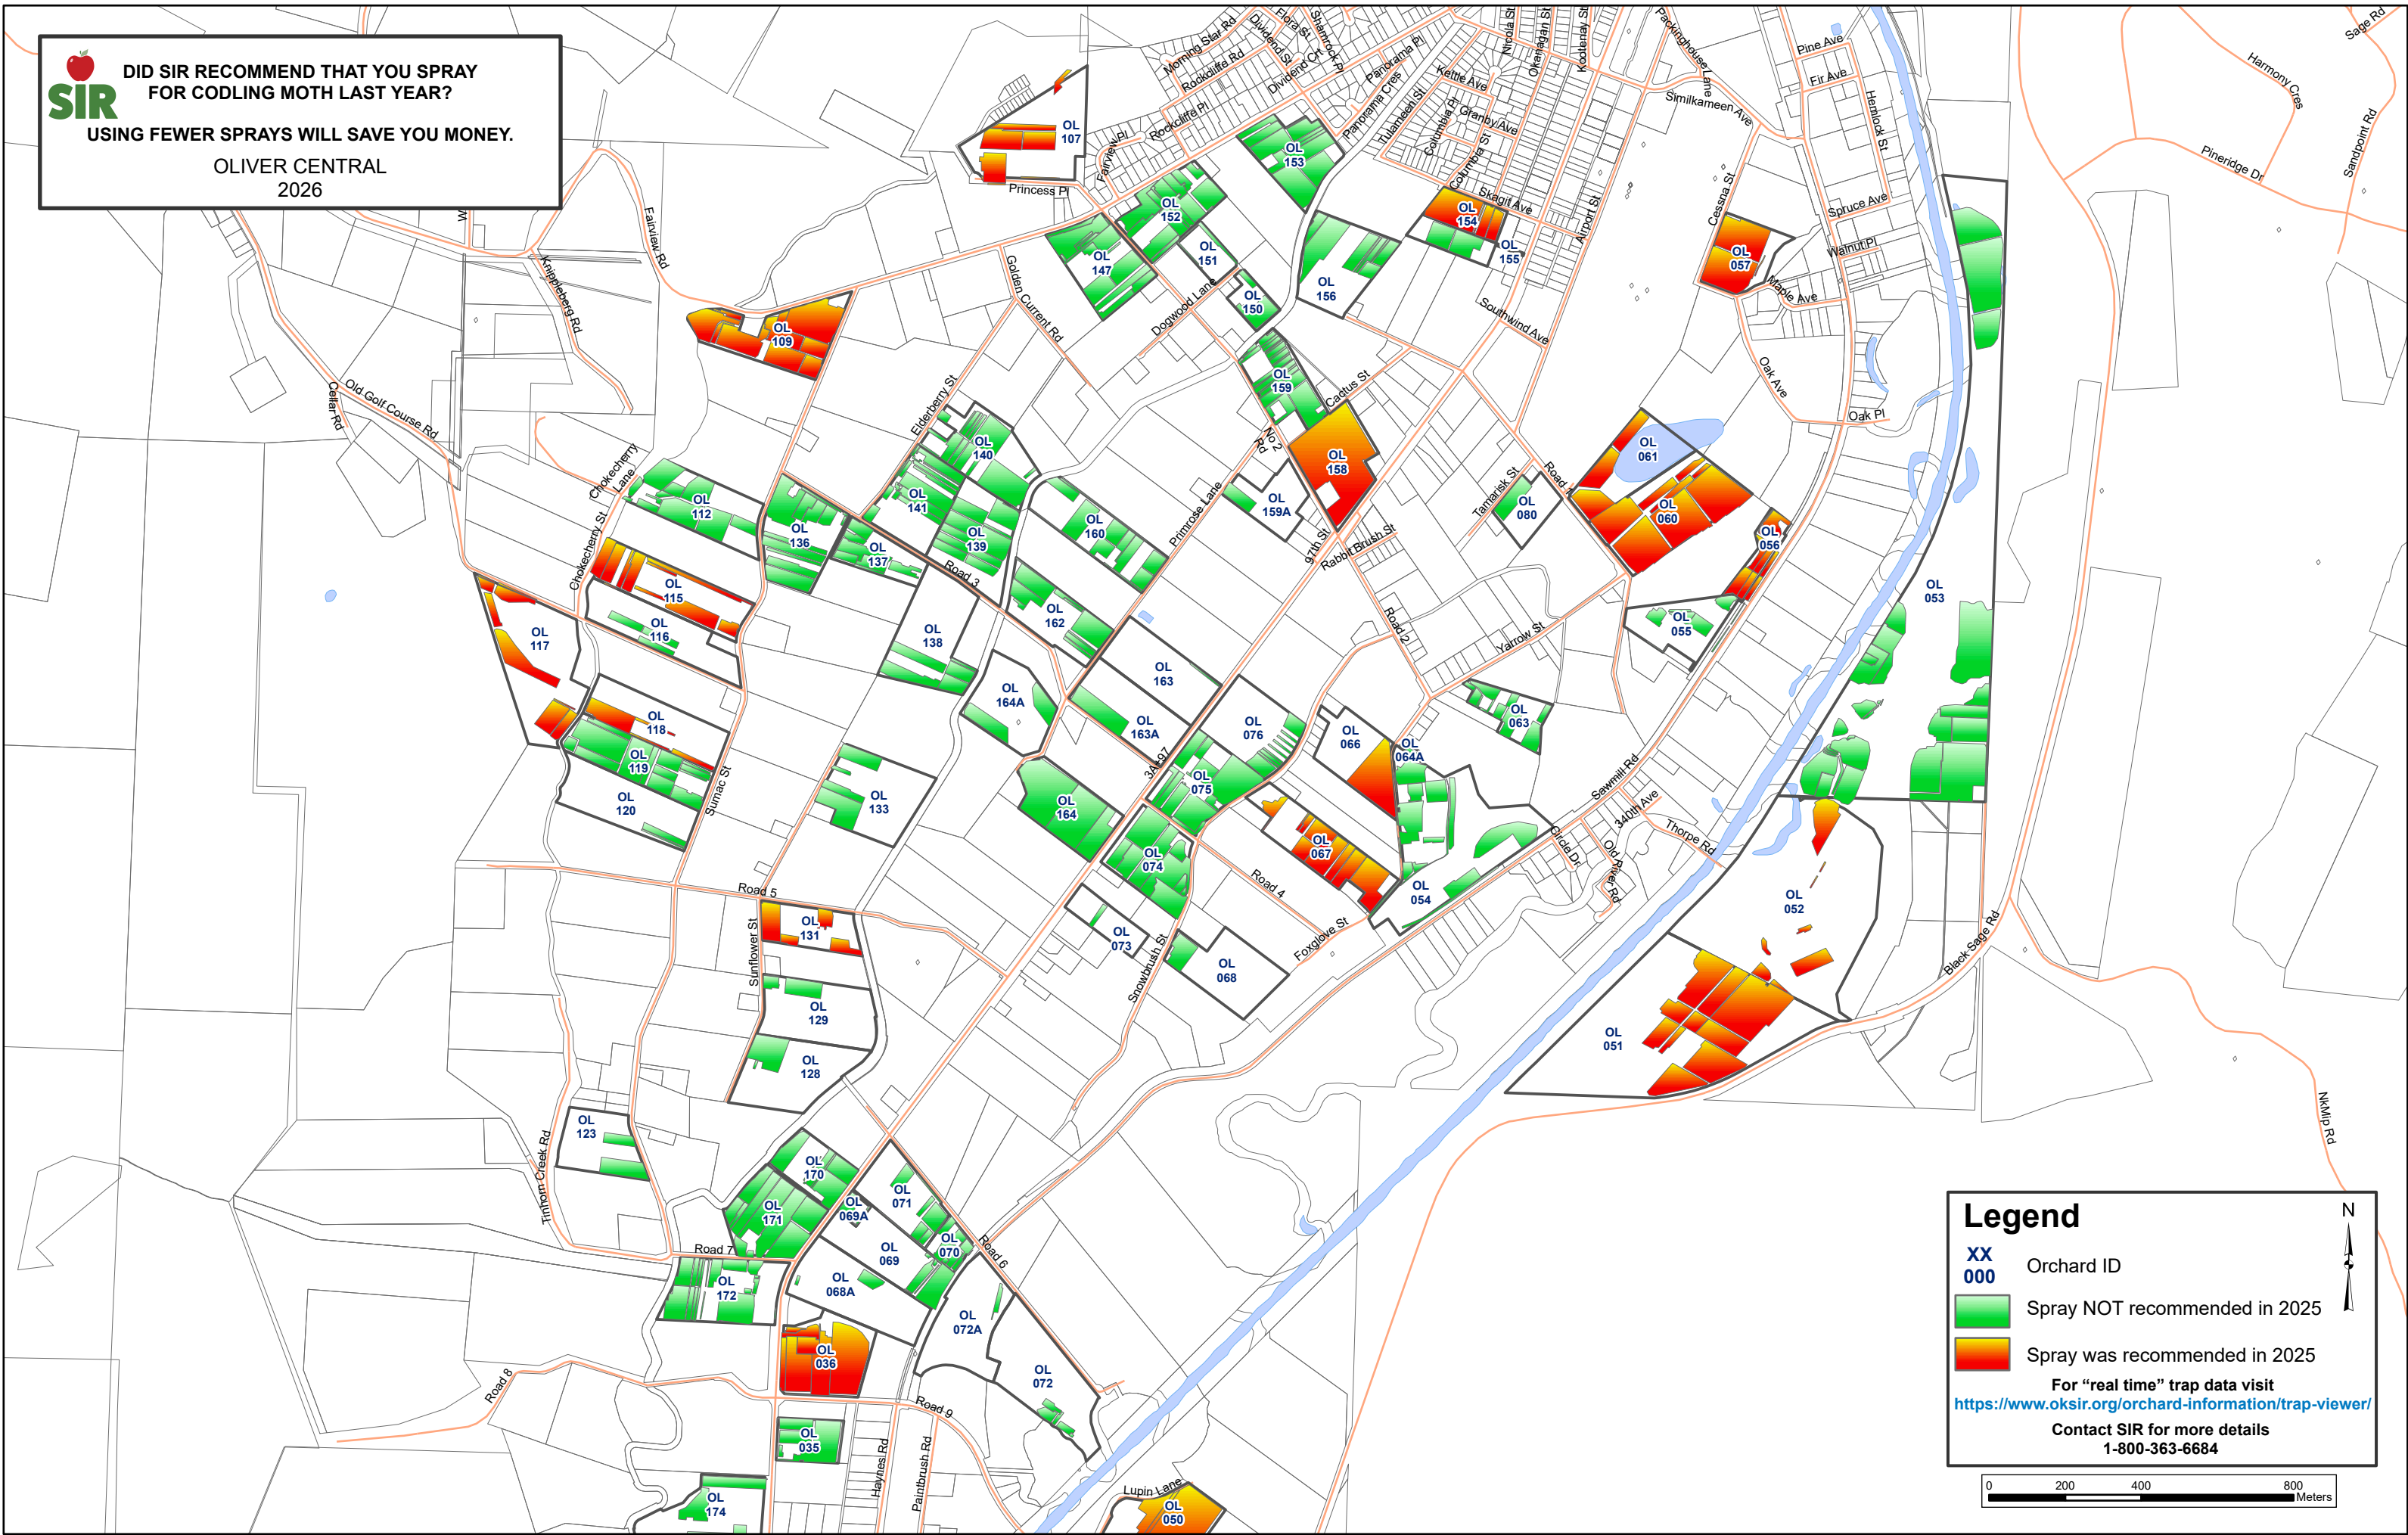

SIR DID SIR RECOMMEND THAT YOU SPRAY FOR CODLING MOTH LAST YEAR?
 USING FEWER SPRAYS WILL SAVE YOU MONEY.
 OLIVER CENTRAL
 2026

Legend

- XX** Orchard ID
- 000** Orchard ID
- Spray NOT recommended in 2025
- Spray was recommended in 2025

For "real time" trap data visit
<https://www.oksir.org/orchard-information/trap-viewer/>
 Contact SIR for more details
 1-800-363-6684