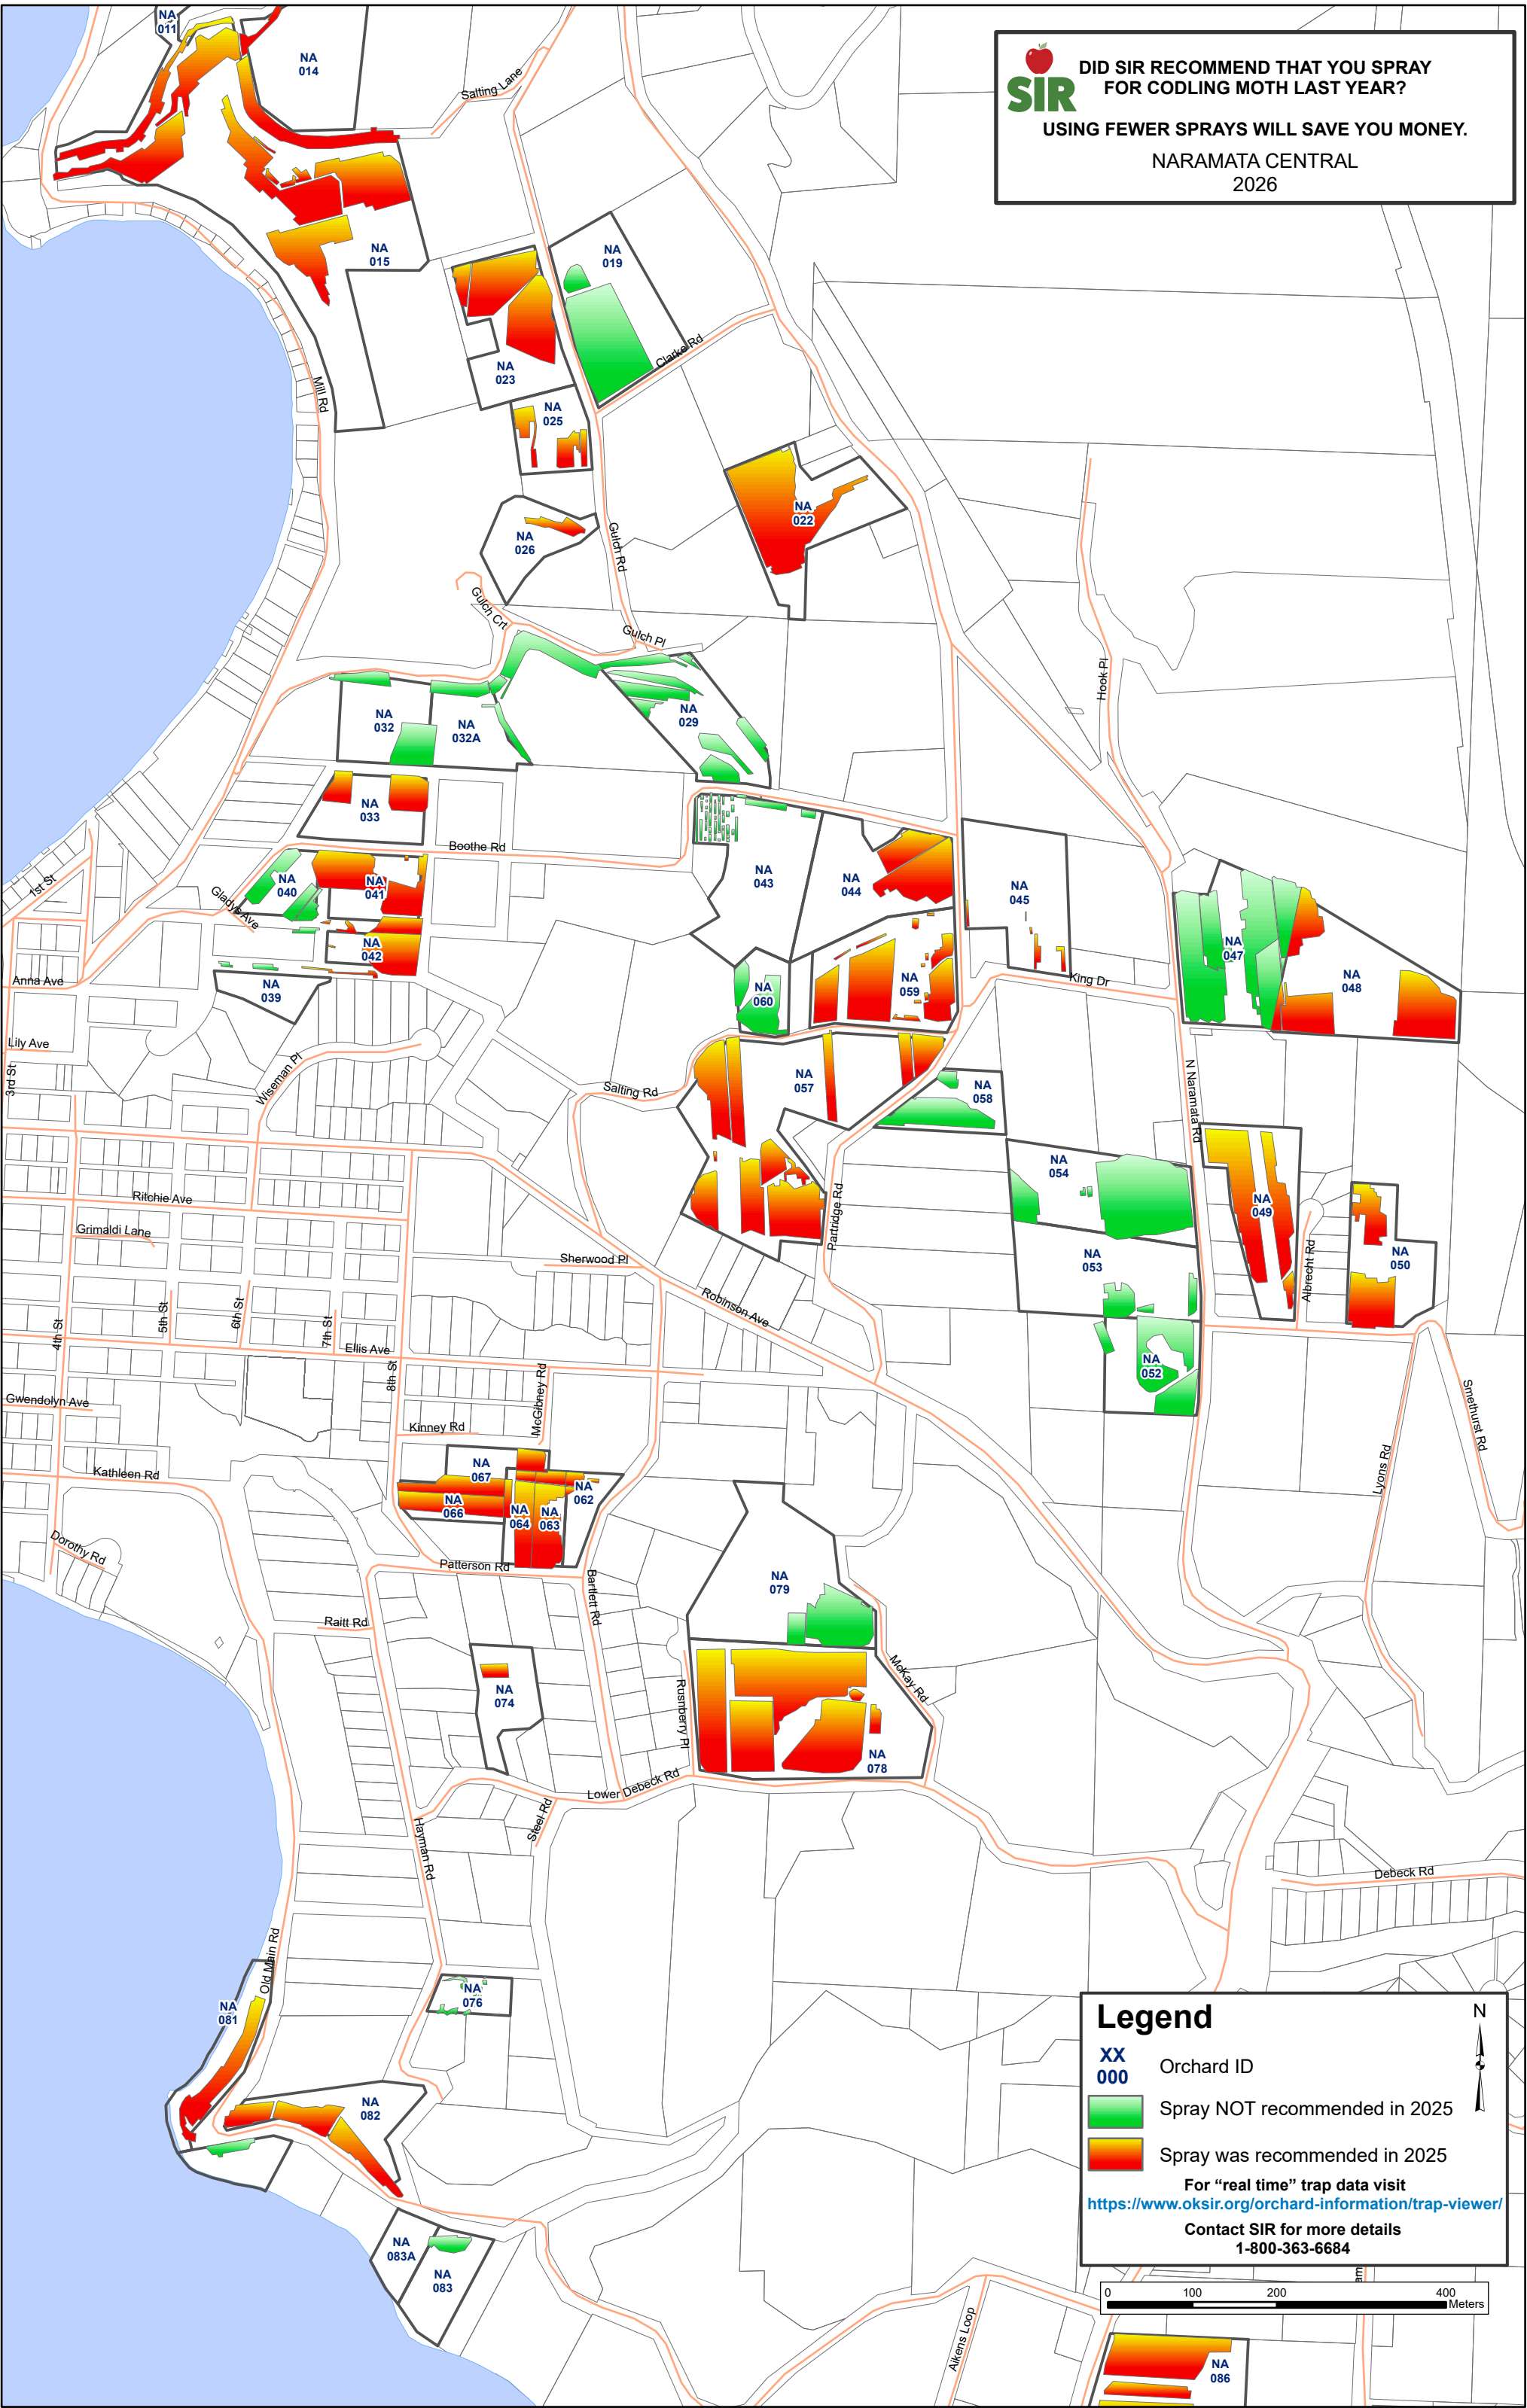


 **DID SIR RECOMMEND THAT YOU SPRAY FOR CODLING MOTH LAST YEAR?**  
**USING FEWER SPRAYS WILL SAVE YOU MONEY.**  
 NARAMATA CENTRAL  
 2026

**Legend**

- XX 000** Orchard ID
-  Spray NOT recommended in 2025
-  Spray was recommended in 2025

For "real time" trap data visit  
<https://www.oksir.org/orchard-information/trap-viewer/>  
 Contact SIR for more details  
 1-800-363-6684