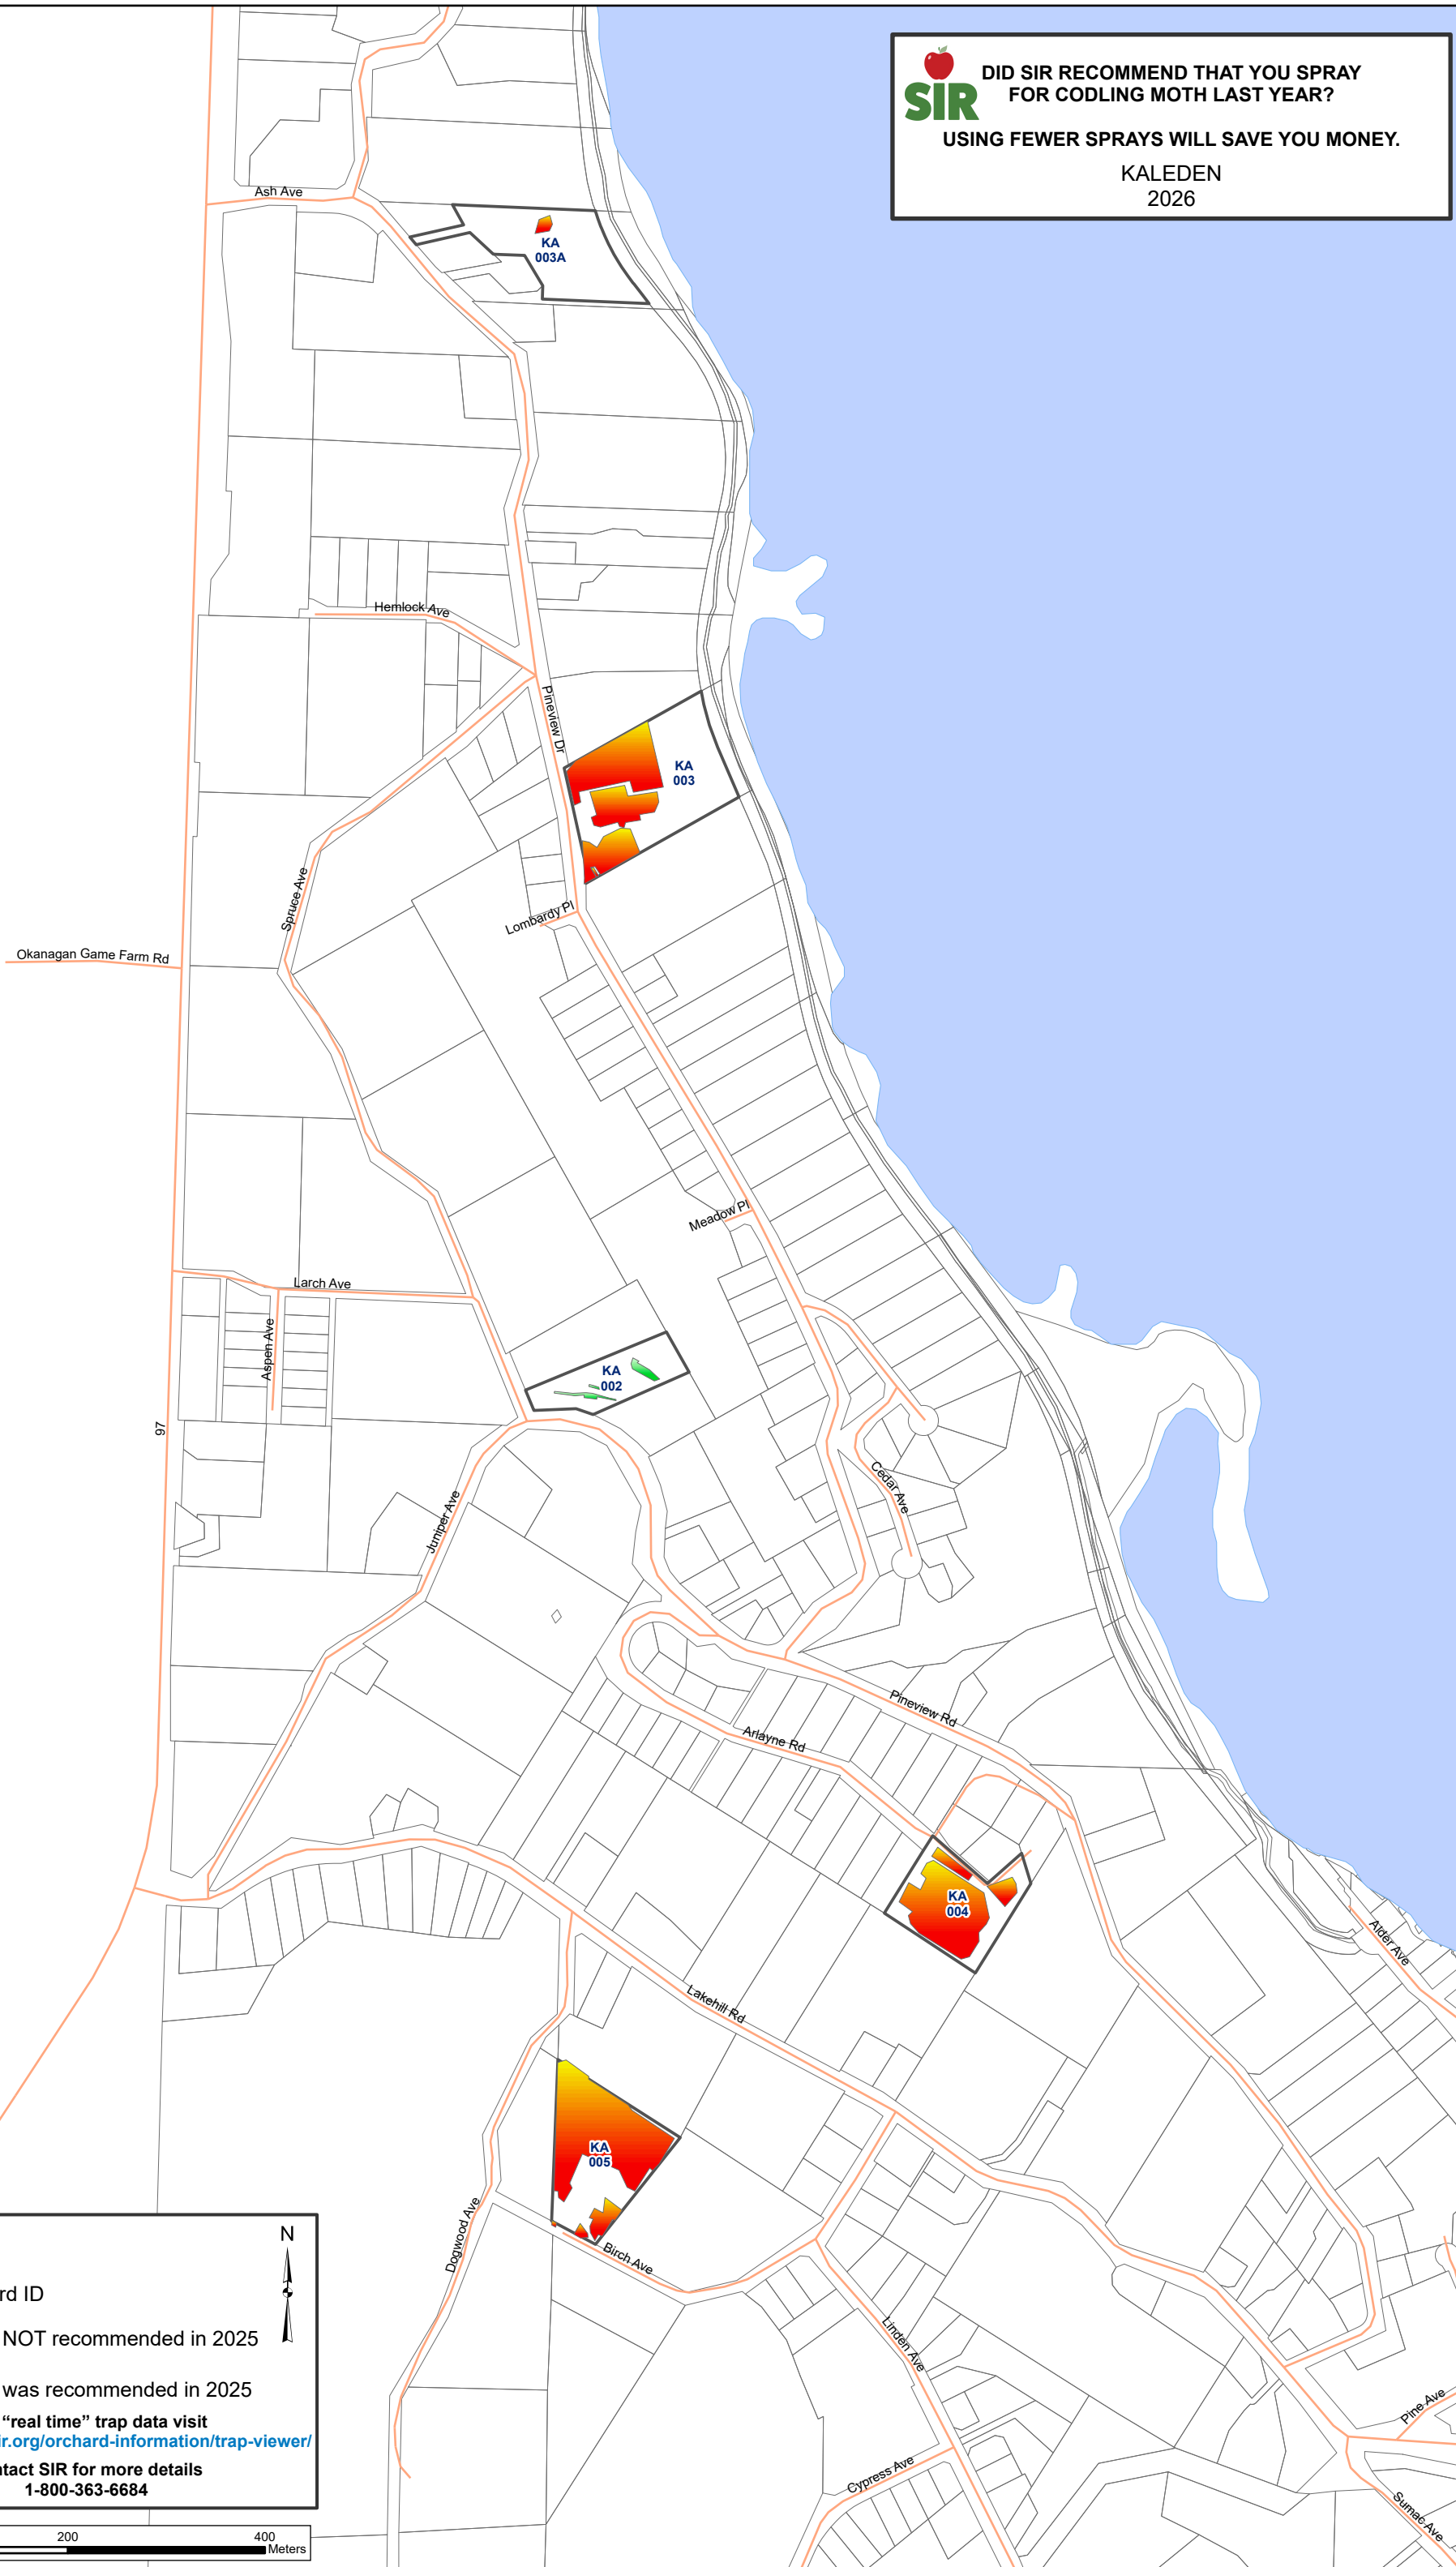


 **DID SIR RECOMMEND THAT YOU SPRAY FOR CODLING MOTH LAST YEAR? USING FEWER SPRAYS WILL SAVE YOU MONEY.**
KALEDEN 2026

Legend

XX 000 Orchard ID

 Spray NOT recommended in 2025

 Spray was recommended in 2025

For "real time" trap data visit <https://www.oksir.org/orchard-information/trap-viewer/>

Contact SIR for more details
1-800-363-6684