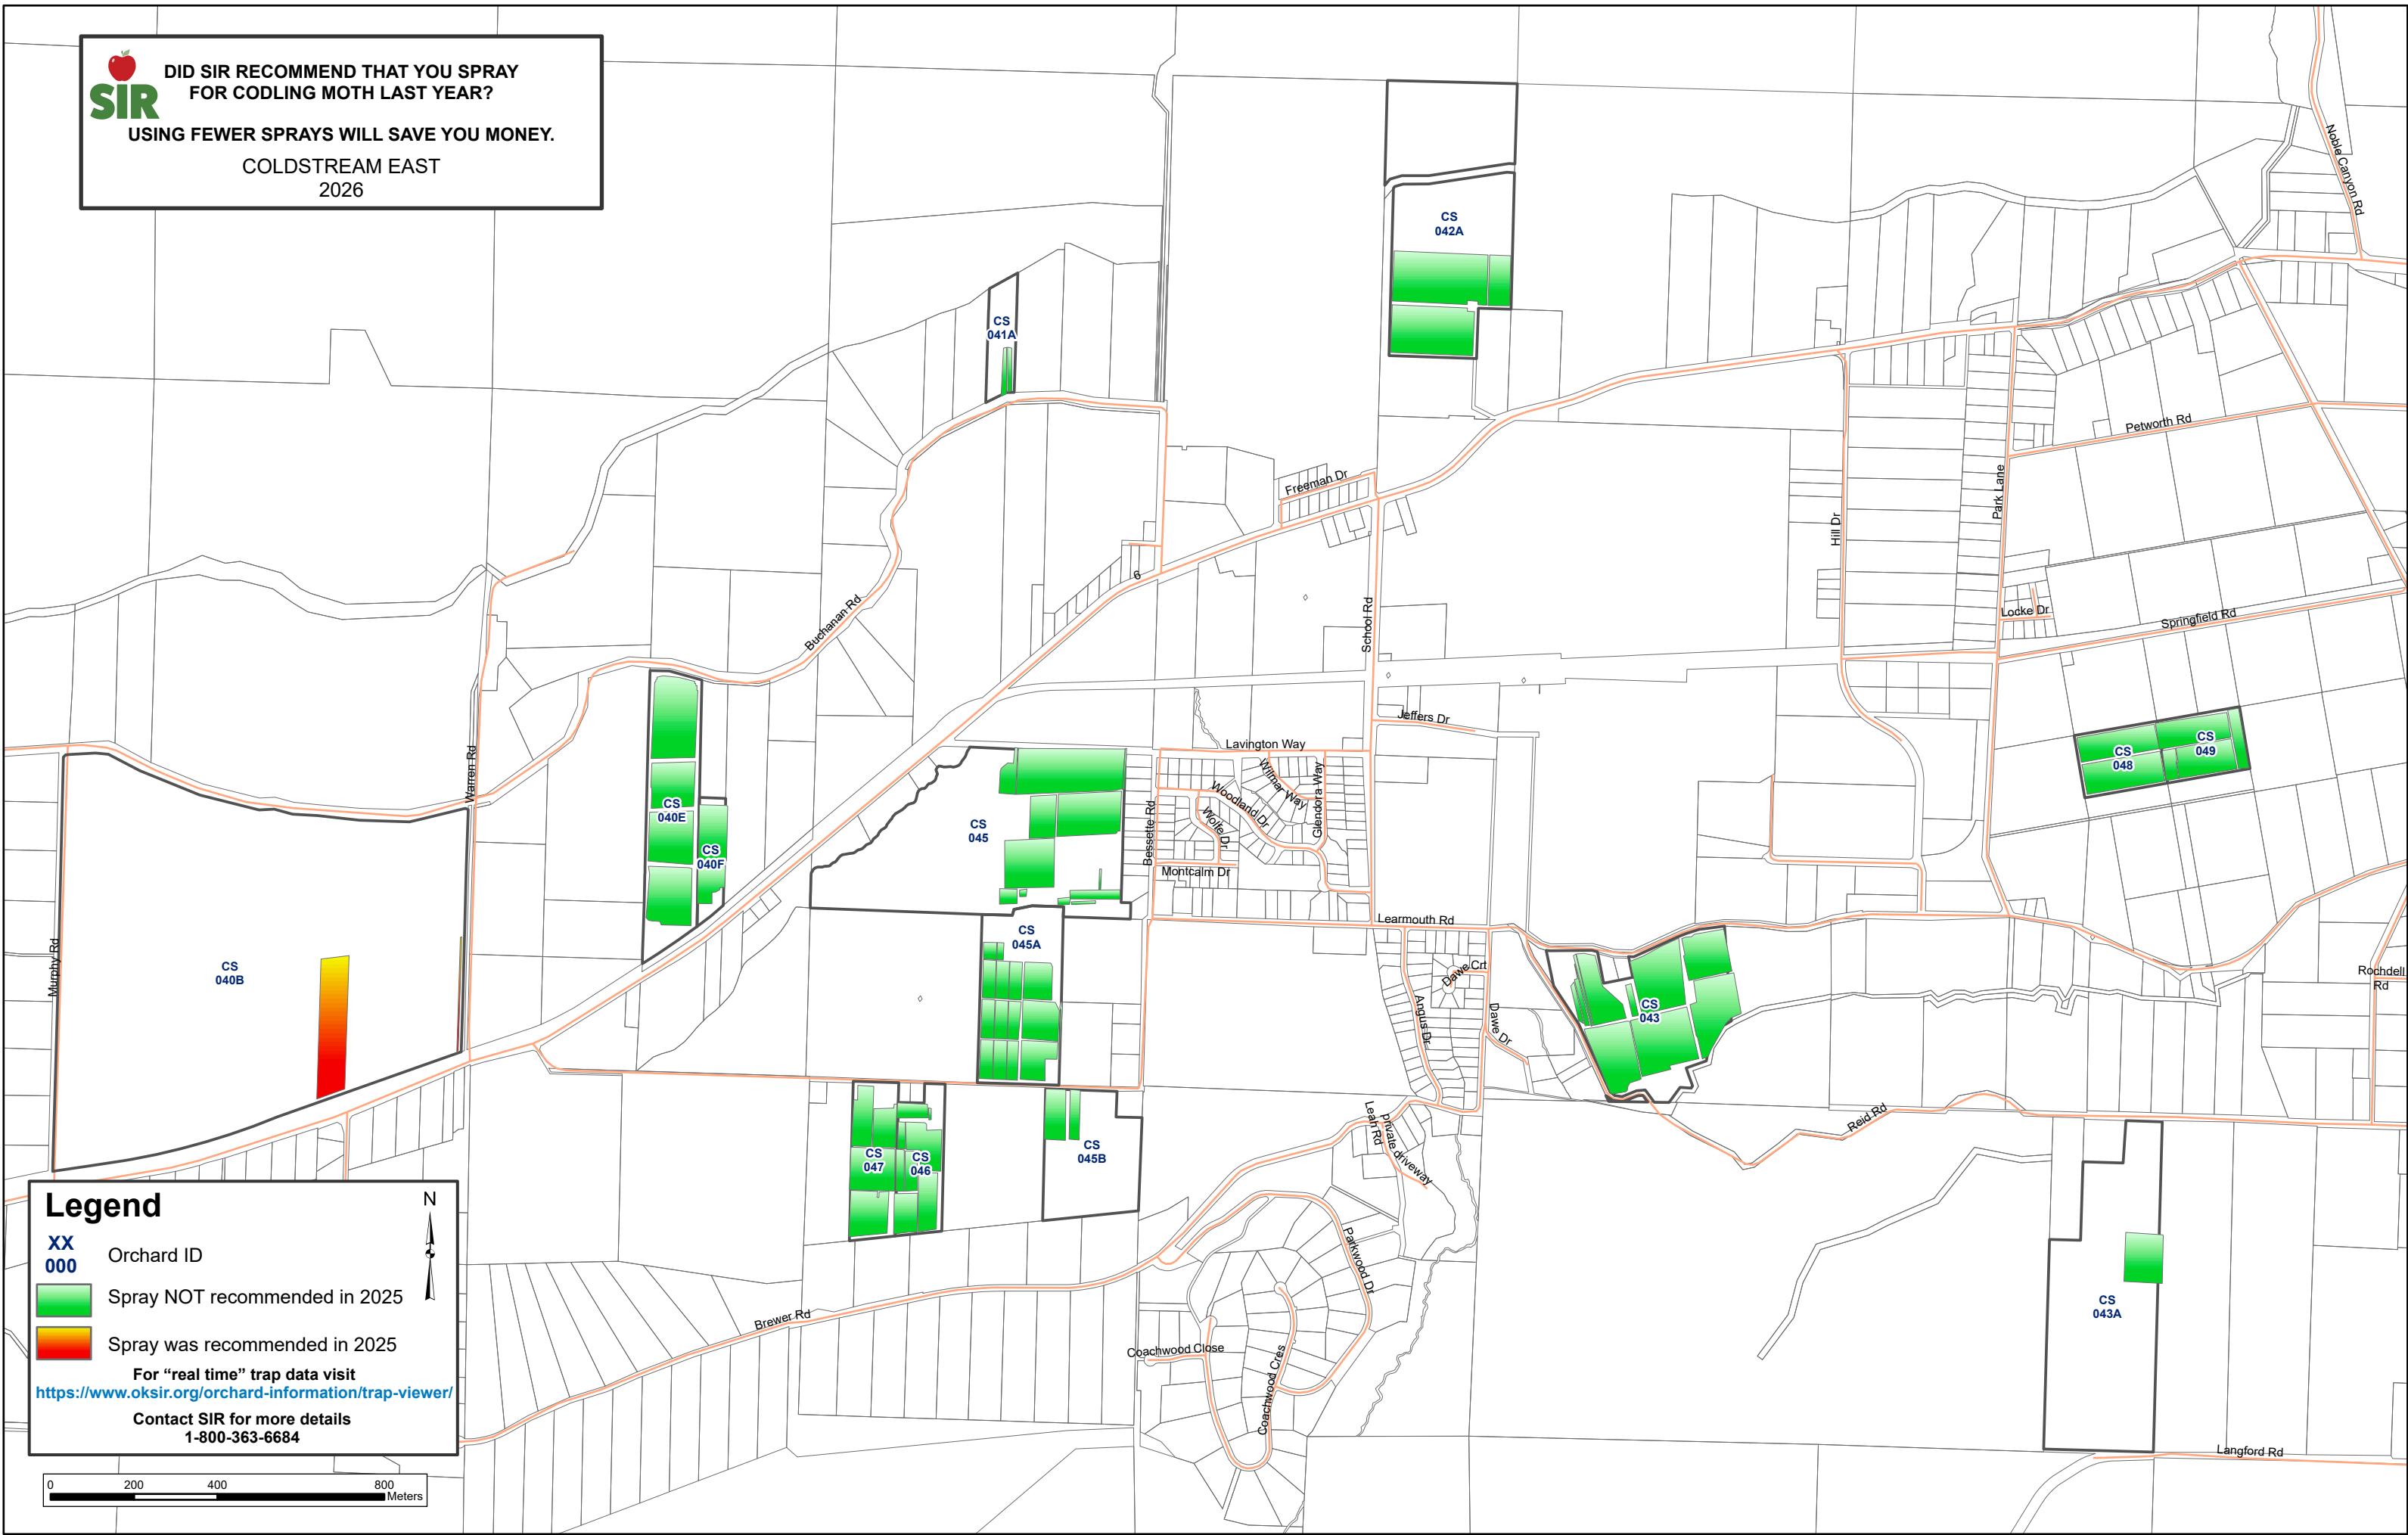

SIR DID SIR RECOMMEND THAT YOU SPRAY FOR CODLING MOTH LAST YEAR?
 USING FEWER SPRAYS WILL SAVE YOU MONEY.
 COLDSTREAM EAST
 2026

Legend

XX
000 Orchard ID

Spray NOT recommended in 2025

Spray was recommended in 2025

For "real time" trap data visit
<https://www.oksir.org/orchard-information/trap-viewer/>

Contact SIR for more details
 1-800-363-6684