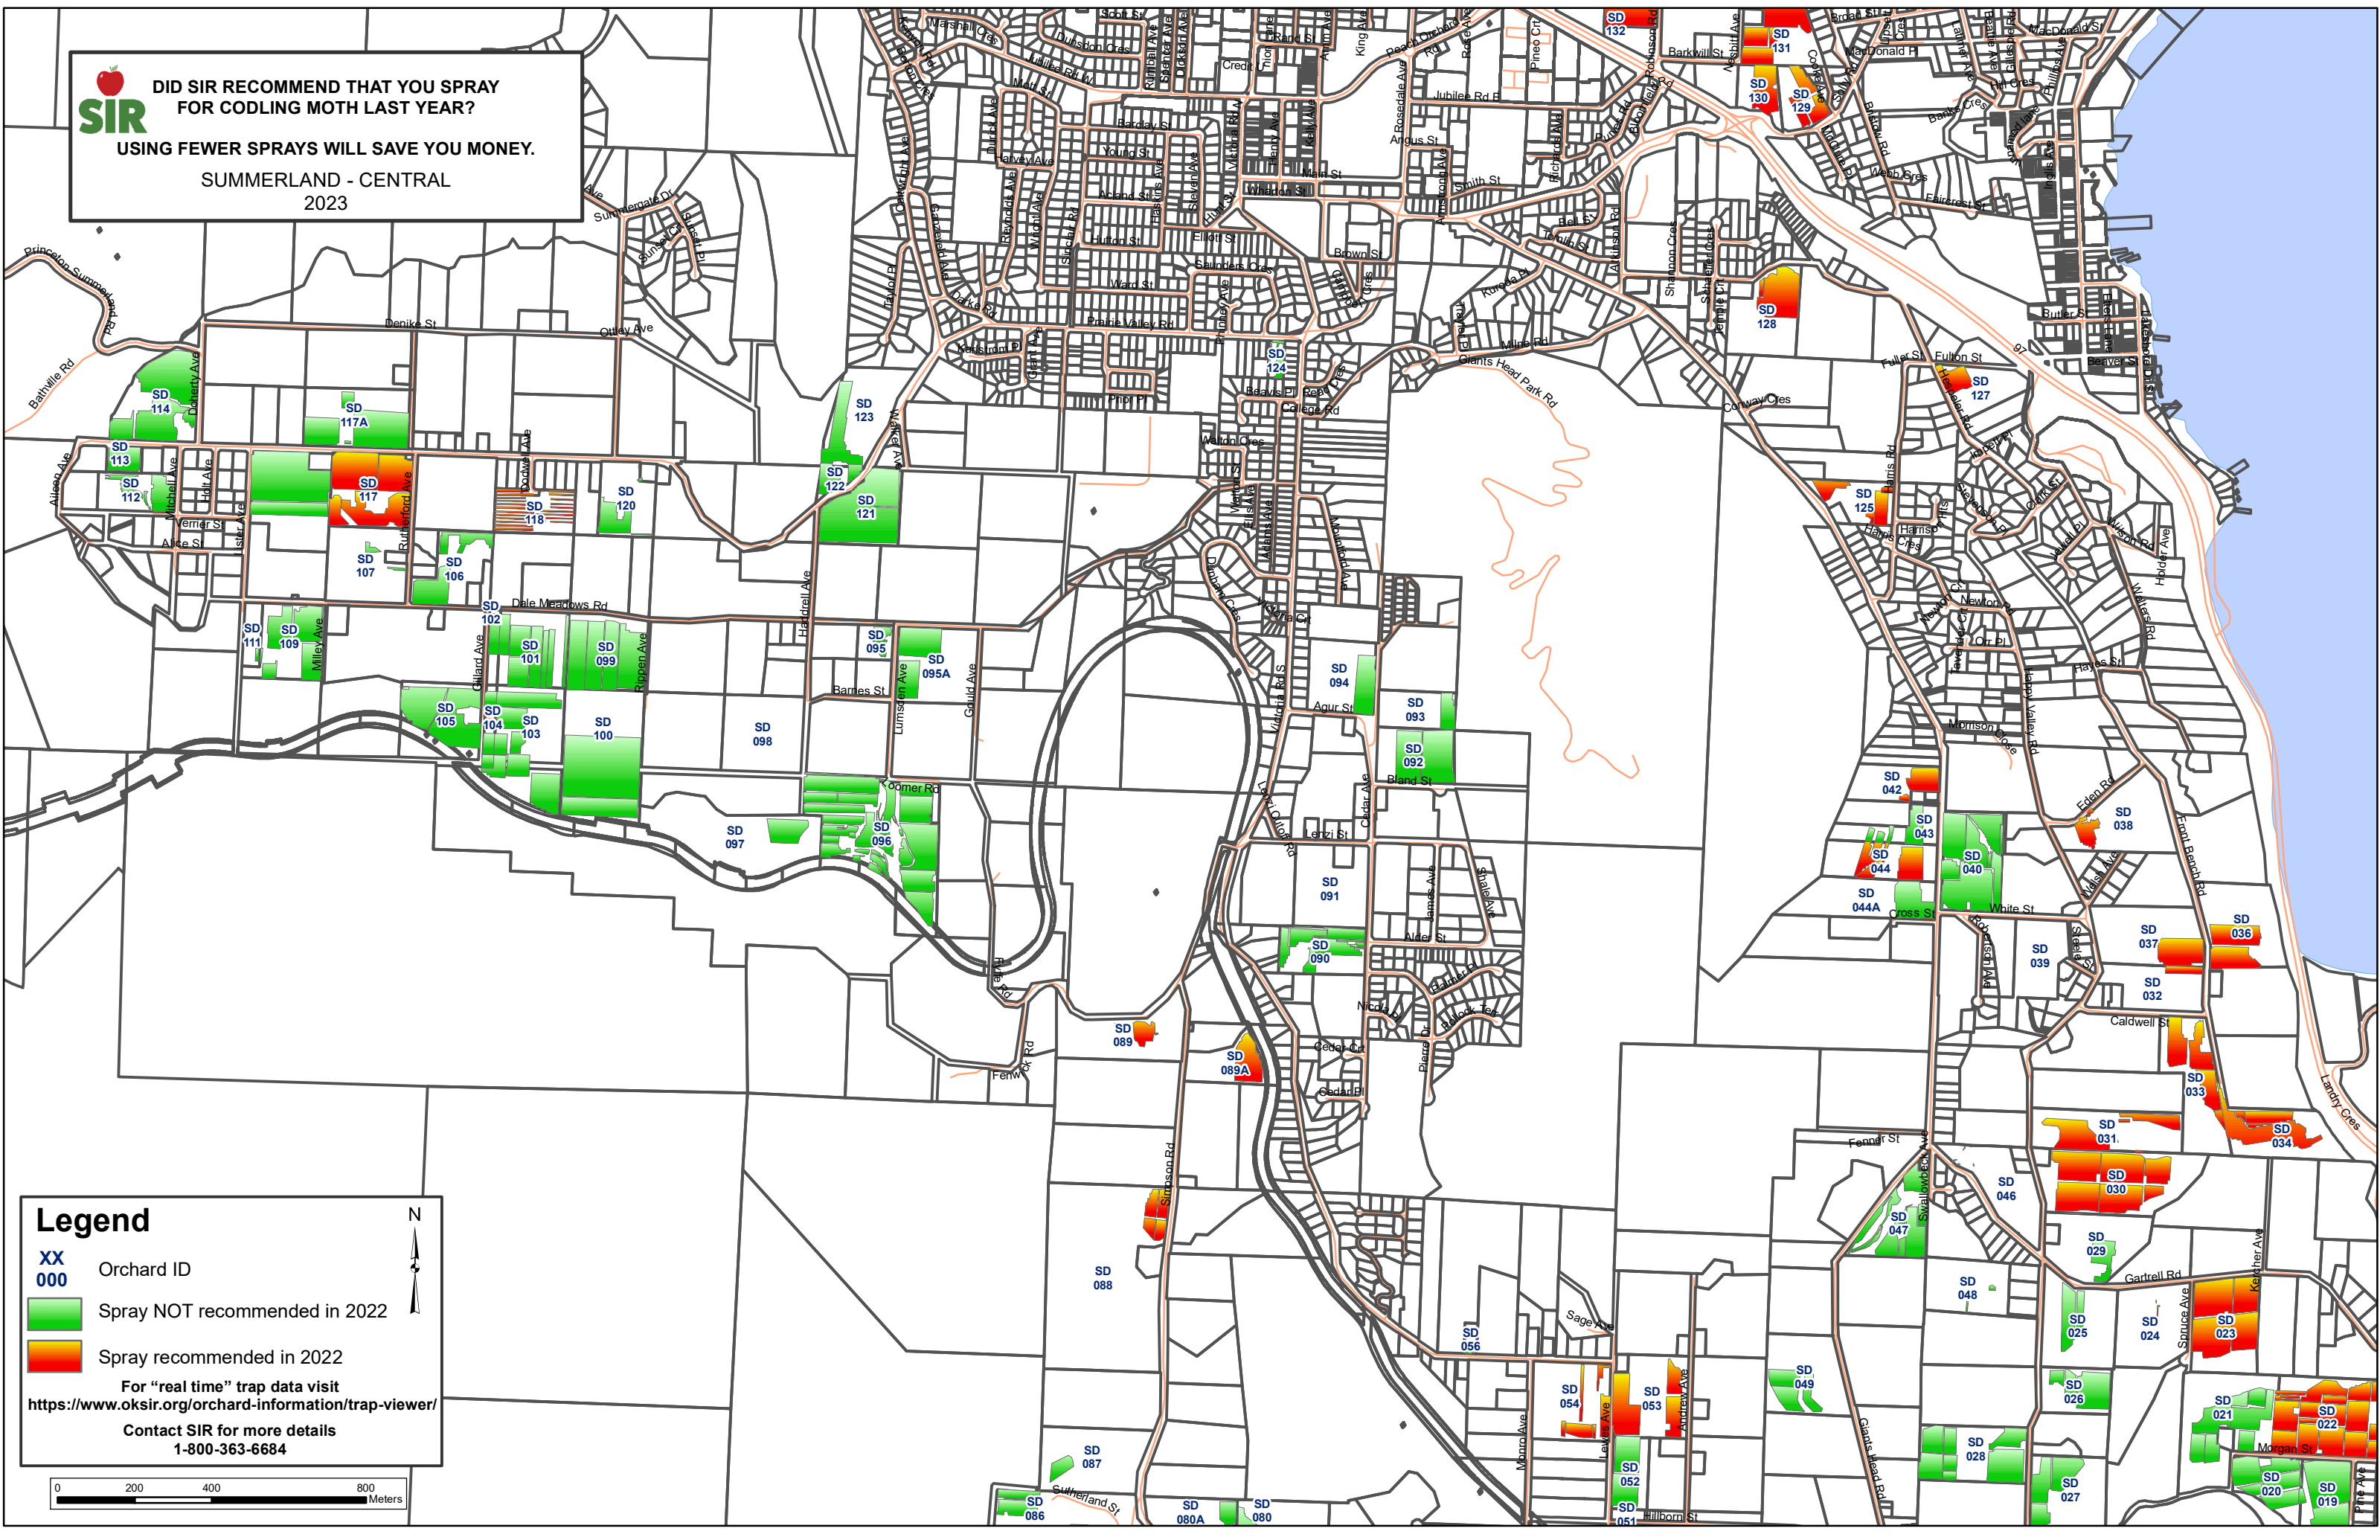

SIR DID SIR RECOMMEND THAT YOU SPRAY FOR CODLING MOTH LAST YEAR?
 USING FEWER SPRAYS WILL SAVE YOU MONEY.
 SUMMERLAND - CENTRAL
 2023

Legend

- XX 000 Orchard ID
- Green Spray NOT recommended in 2022
- Red/Orange Spray recommended in 2022

For "real time" trap data visit
<https://www.oksir.org/orchard-information/trap-viewer/>
 Contact SIR for more details
 1-800-363-6684