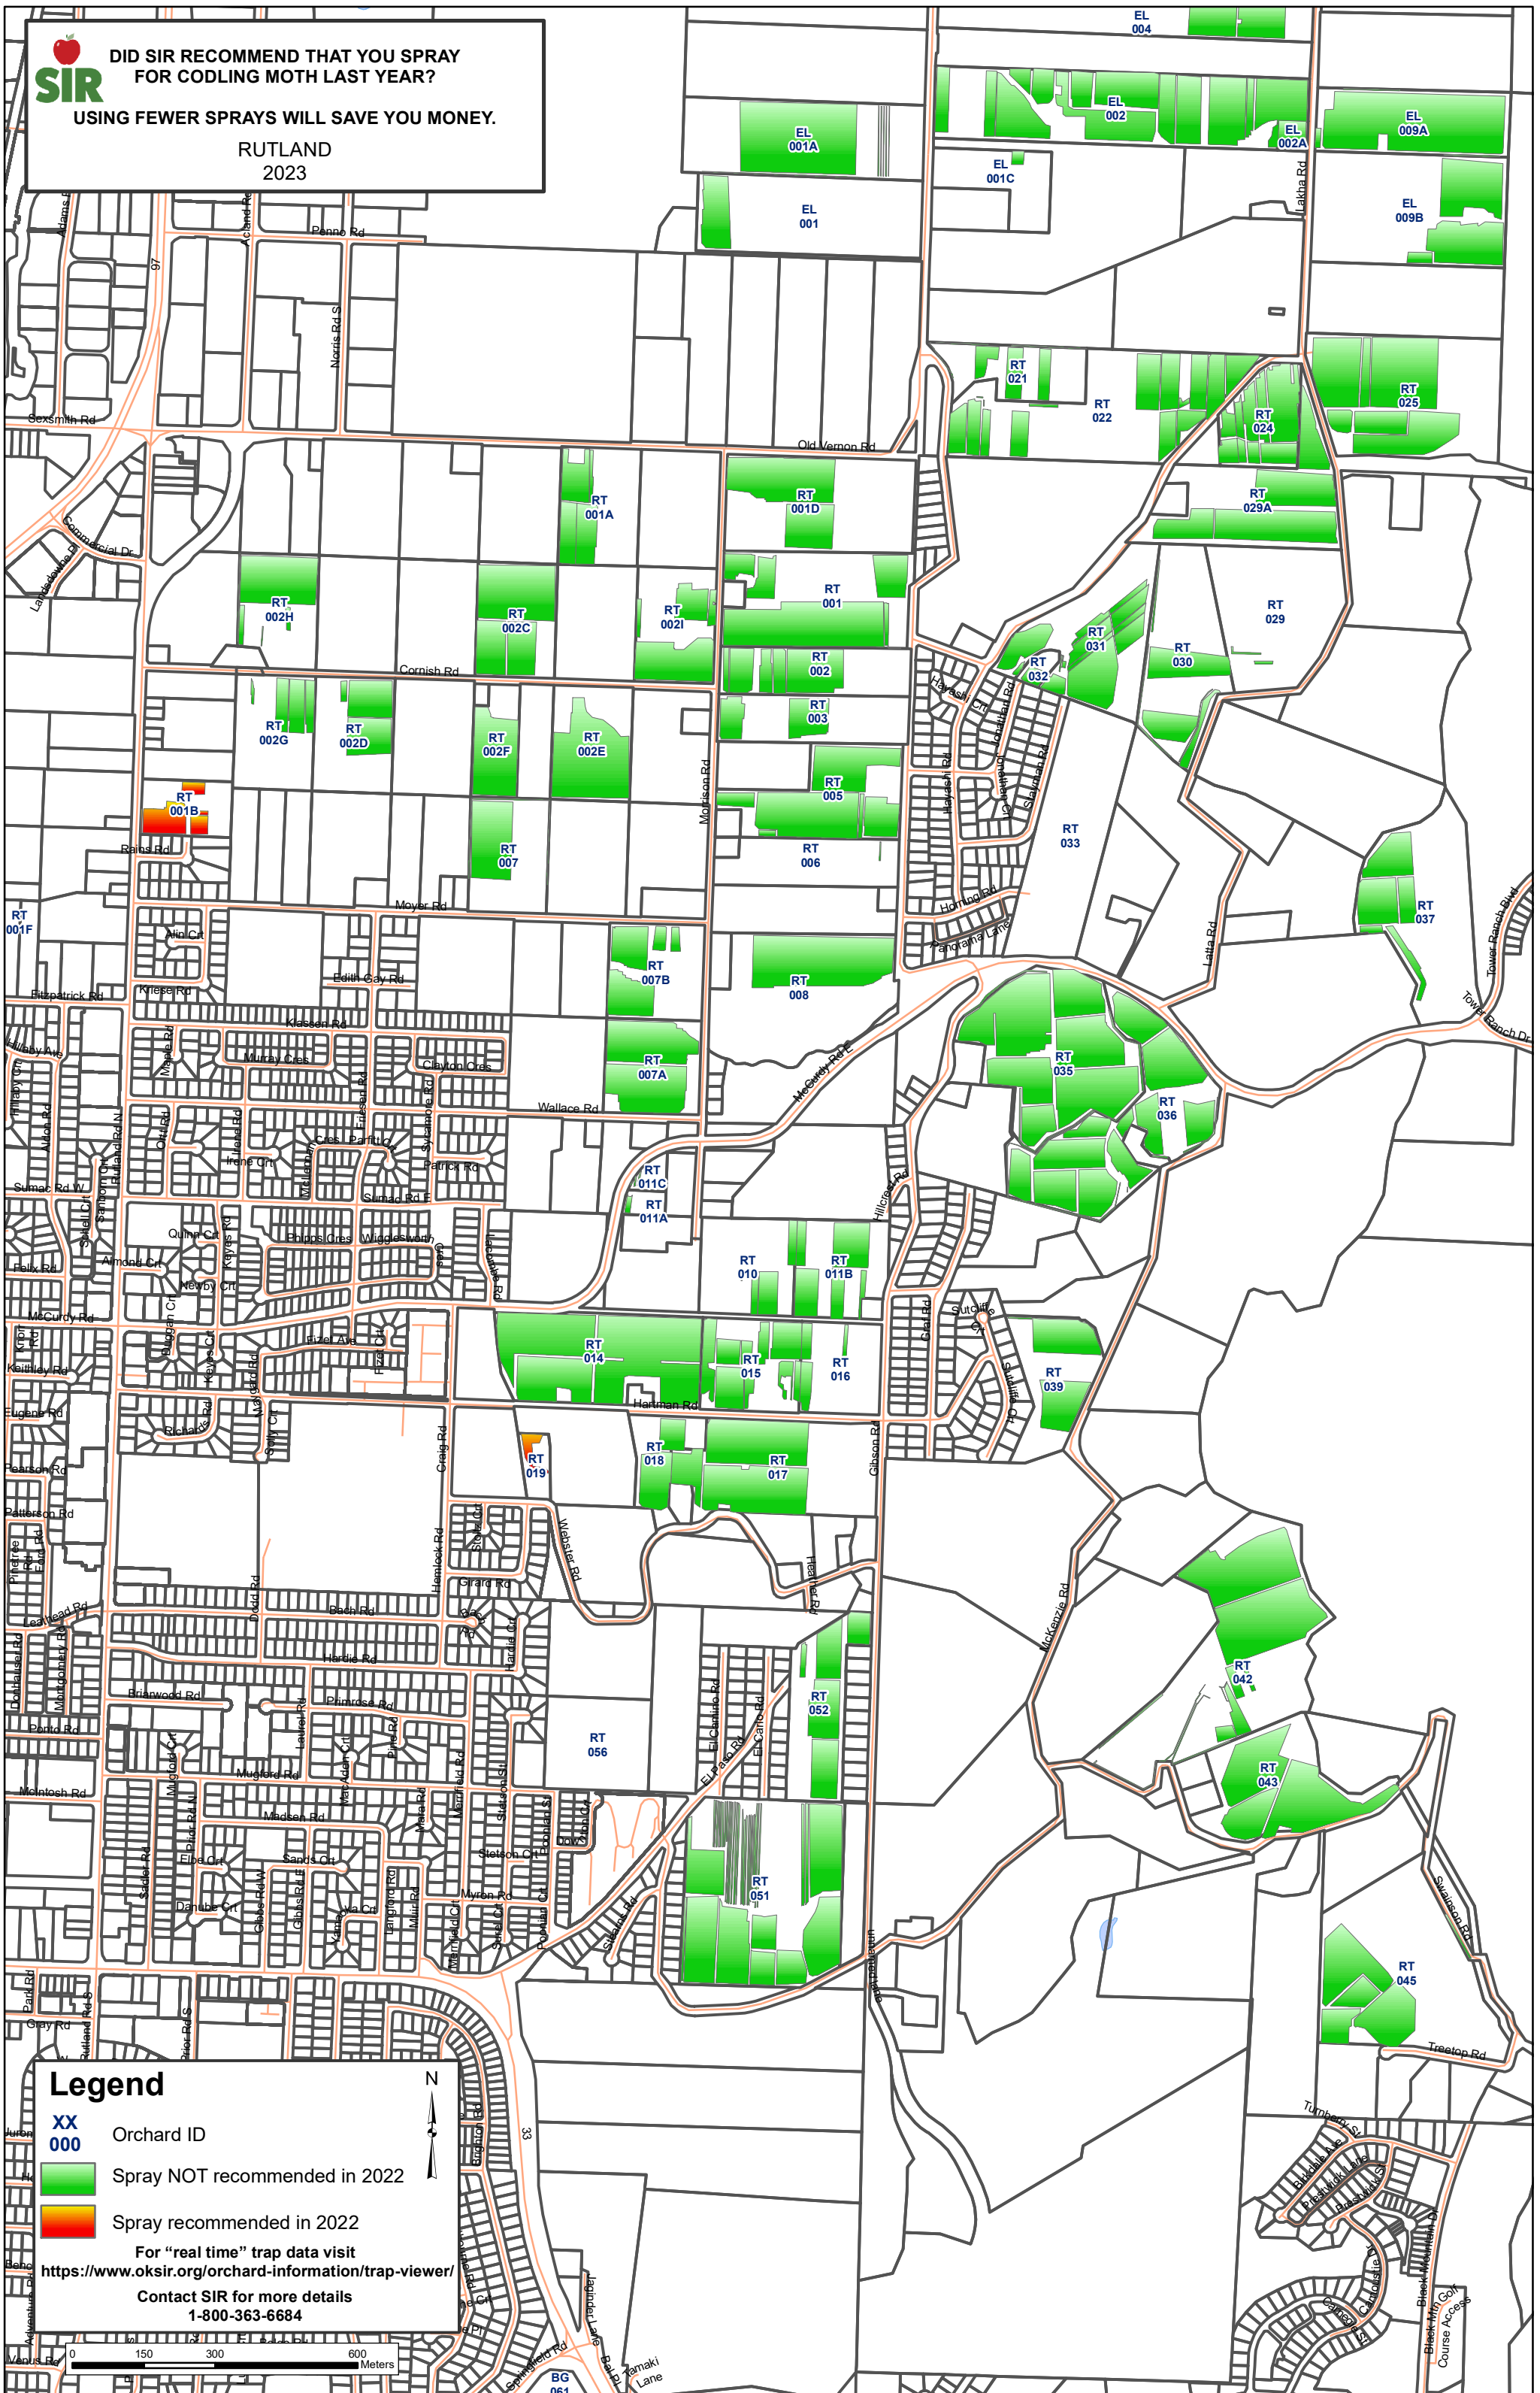

DID SIR RECOMMEND THAT YOU SPRAY FOR CODLING MOTH LAST YEAR?

USING FEWER SPRAYS WILL SAVE YOU MONEY.

**RUTLAND
2023**

Legend

- XX 000** Orchard ID
-  Spray NOT recommended in 2022
-  Spray recommended in 2022

For "real time" trap data visit
<https://www.oksir.org/orchard-information/trap-viewer/>
 Contact SIR for more details
 1-800-363-6684

BG 061