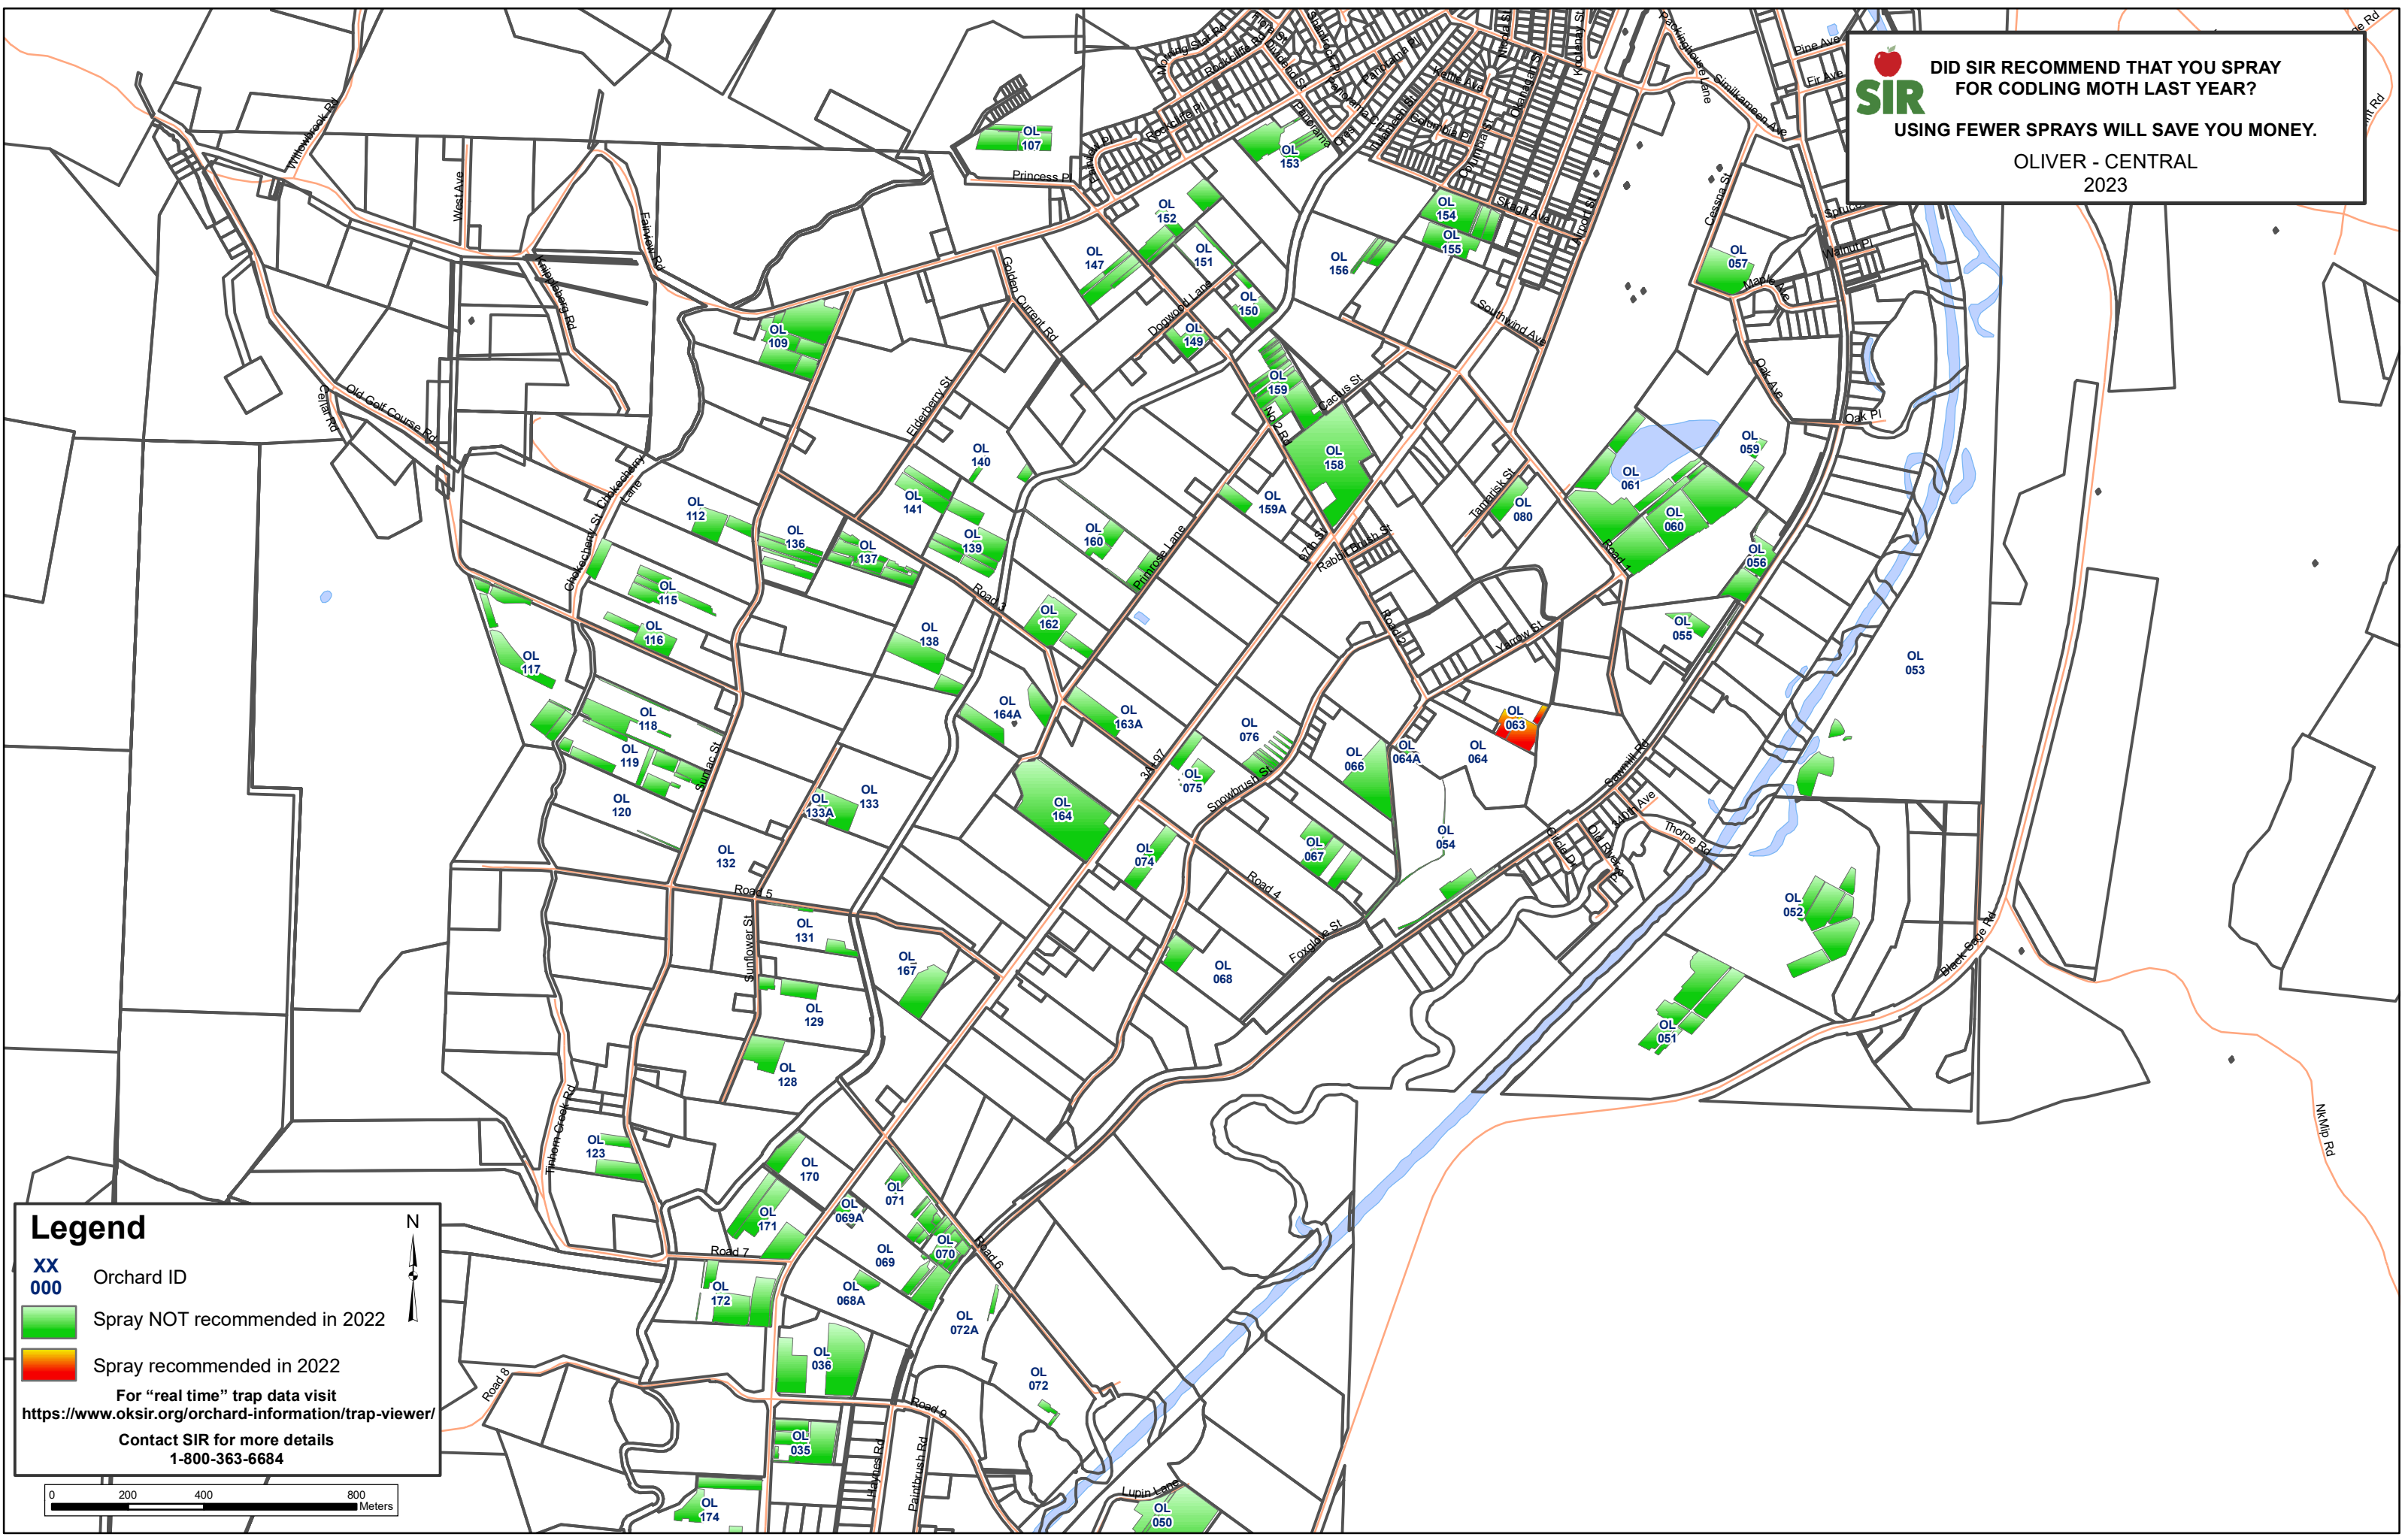

DID SIR RECOMMEND THAT YOU SPRAY FOR CODLING MOTH LAST YEAR?
USING FEWER SPRAYS WILL SAVE YOU MONEY.
 OLIVER - CENTRAL
 2023

Legend

 Orchard ID
 Spray NOT recommended in 2022
 Spray recommended in 2022

For "real time" trap data visit
<https://www.oksir.org/orchard-information/trap-viewer/>
 Contact SIR for more details
 1-800-363-6684