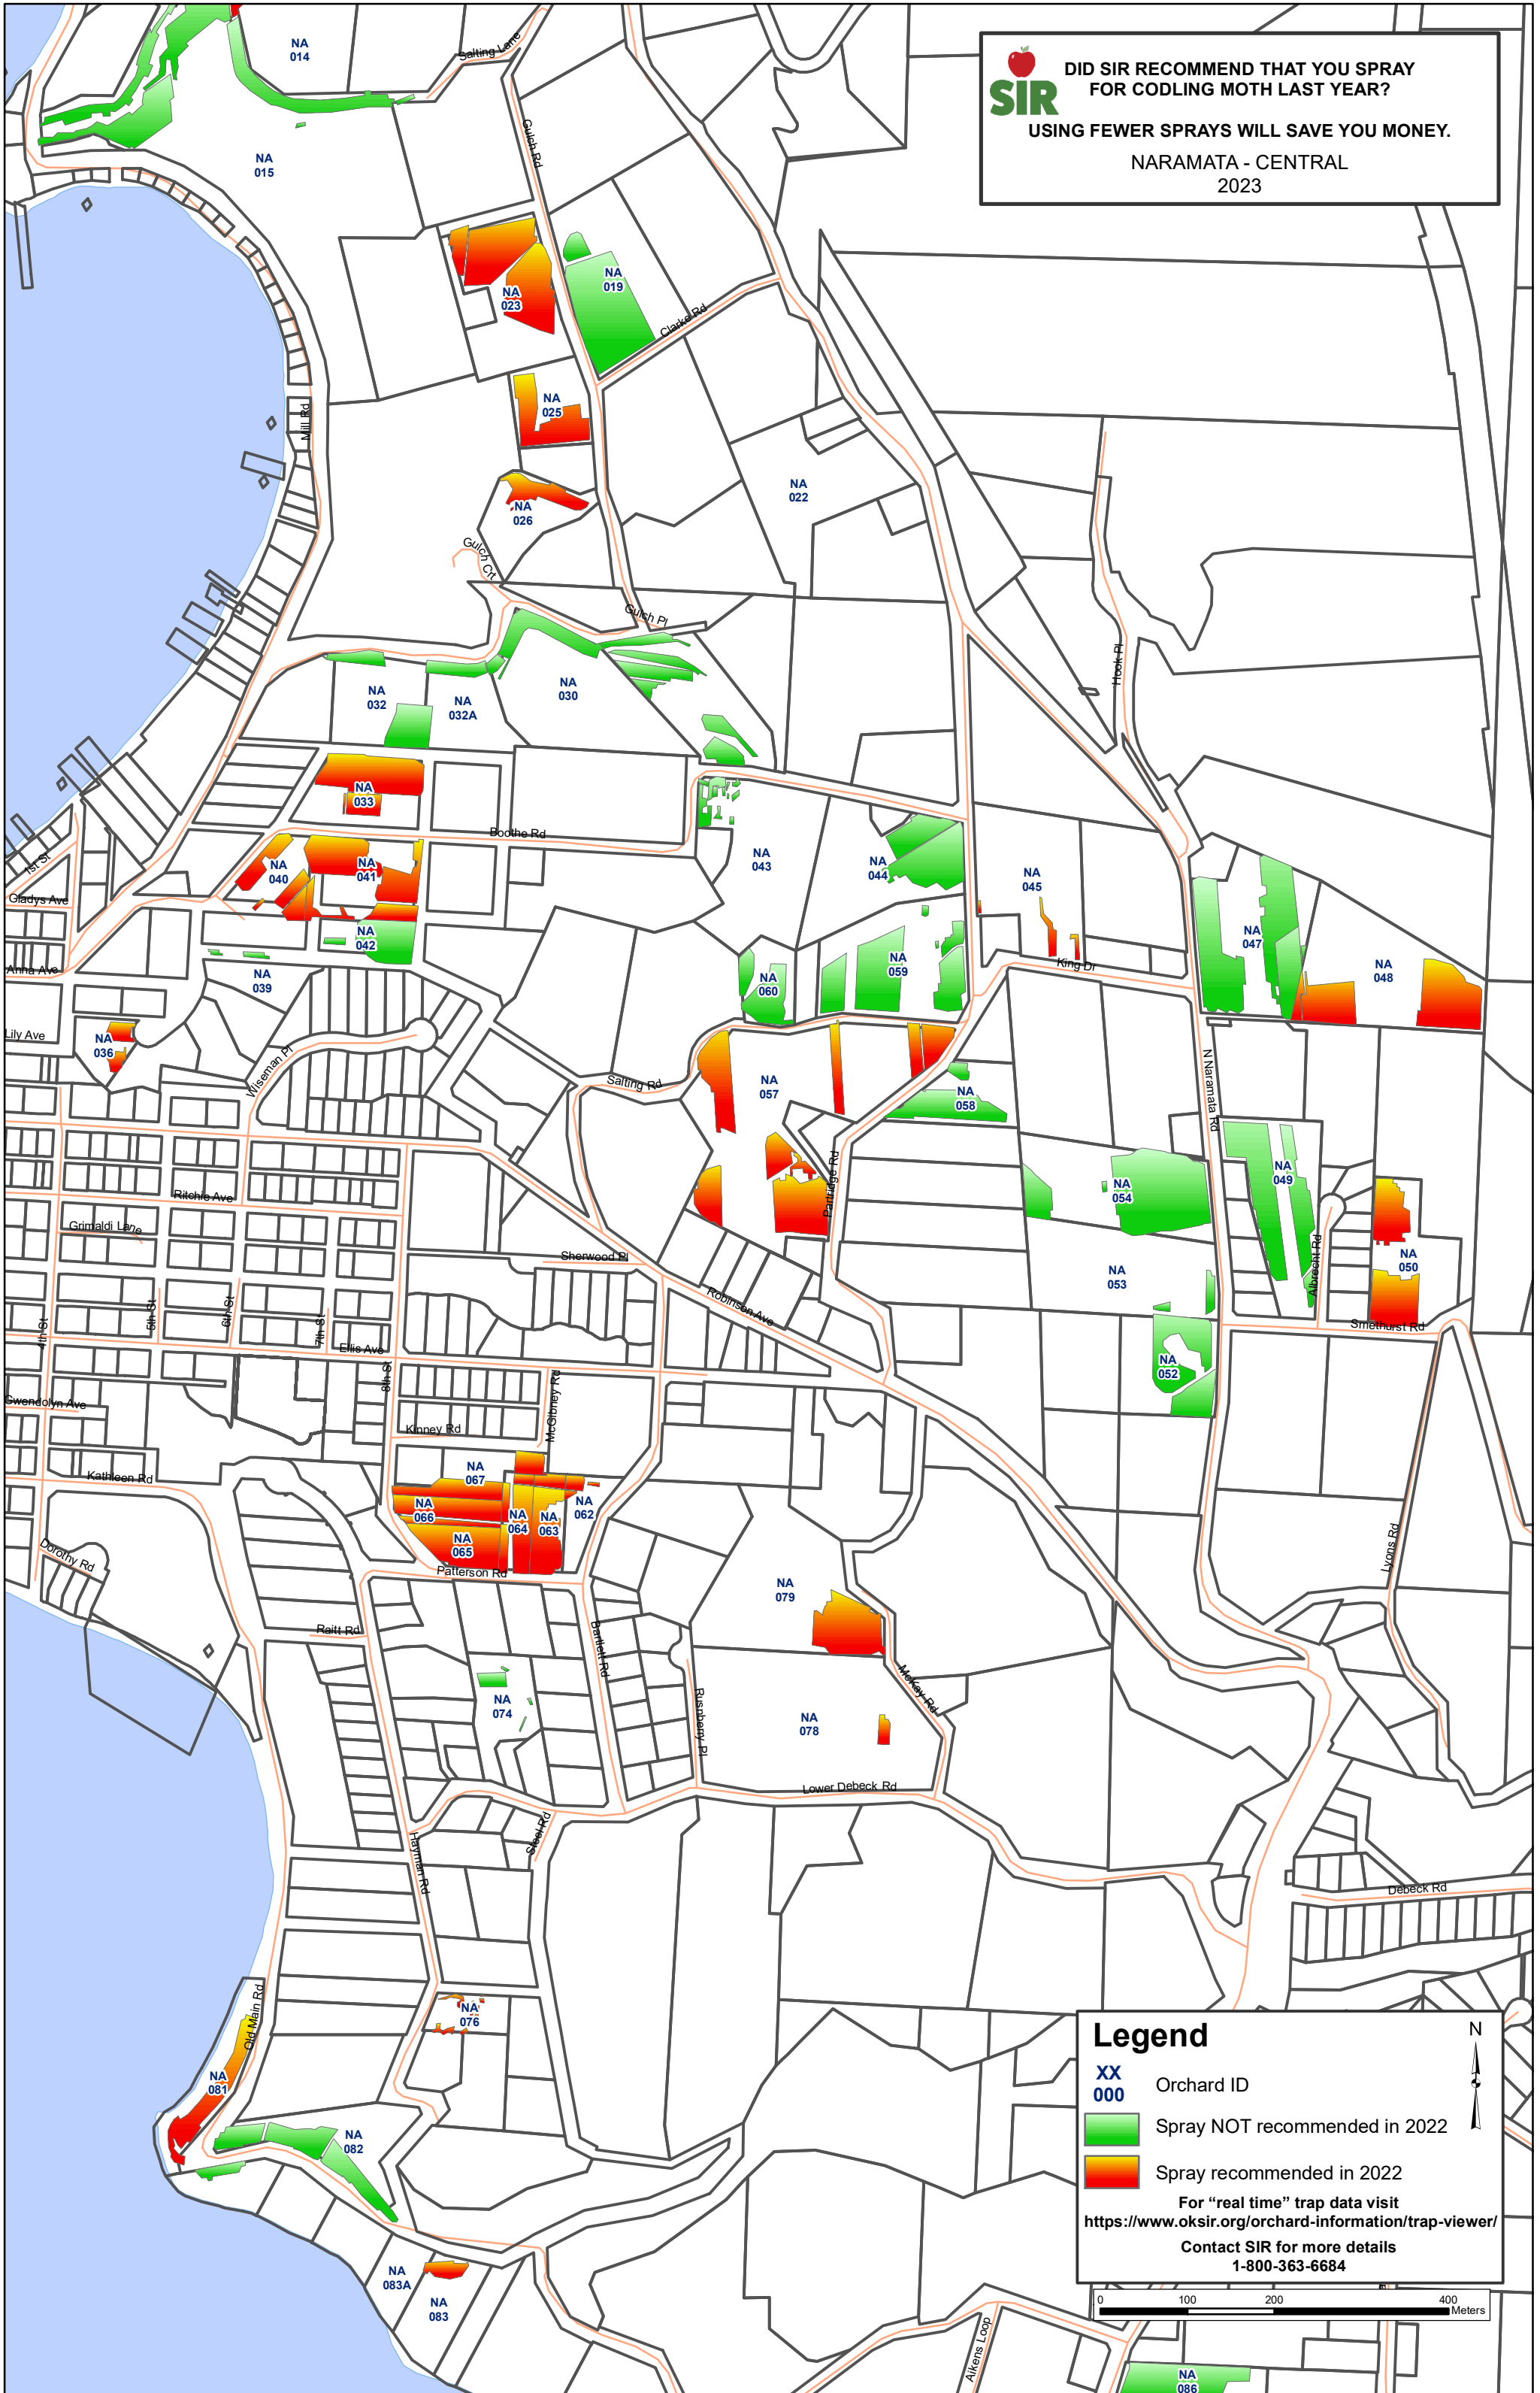

SIR DID SIR RECOMMEND THAT YOU SPRAY FOR CODLING MOTH LAST YEAR?
 USING FEWER SPRAYS WILL SAVE YOU MONEY.
 NARAMATA - CENTRAL
 2023

Legend

- XX Orchard ID
- Spray NOT recommended in 2022
- Spray recommended in 2022

For "real time" trap data visit
<https://www.oksir.org/orchard-information/trap-viewer/>
 Contact SIR for more details
 1-800-363-6684

0 100 200 400 Meters