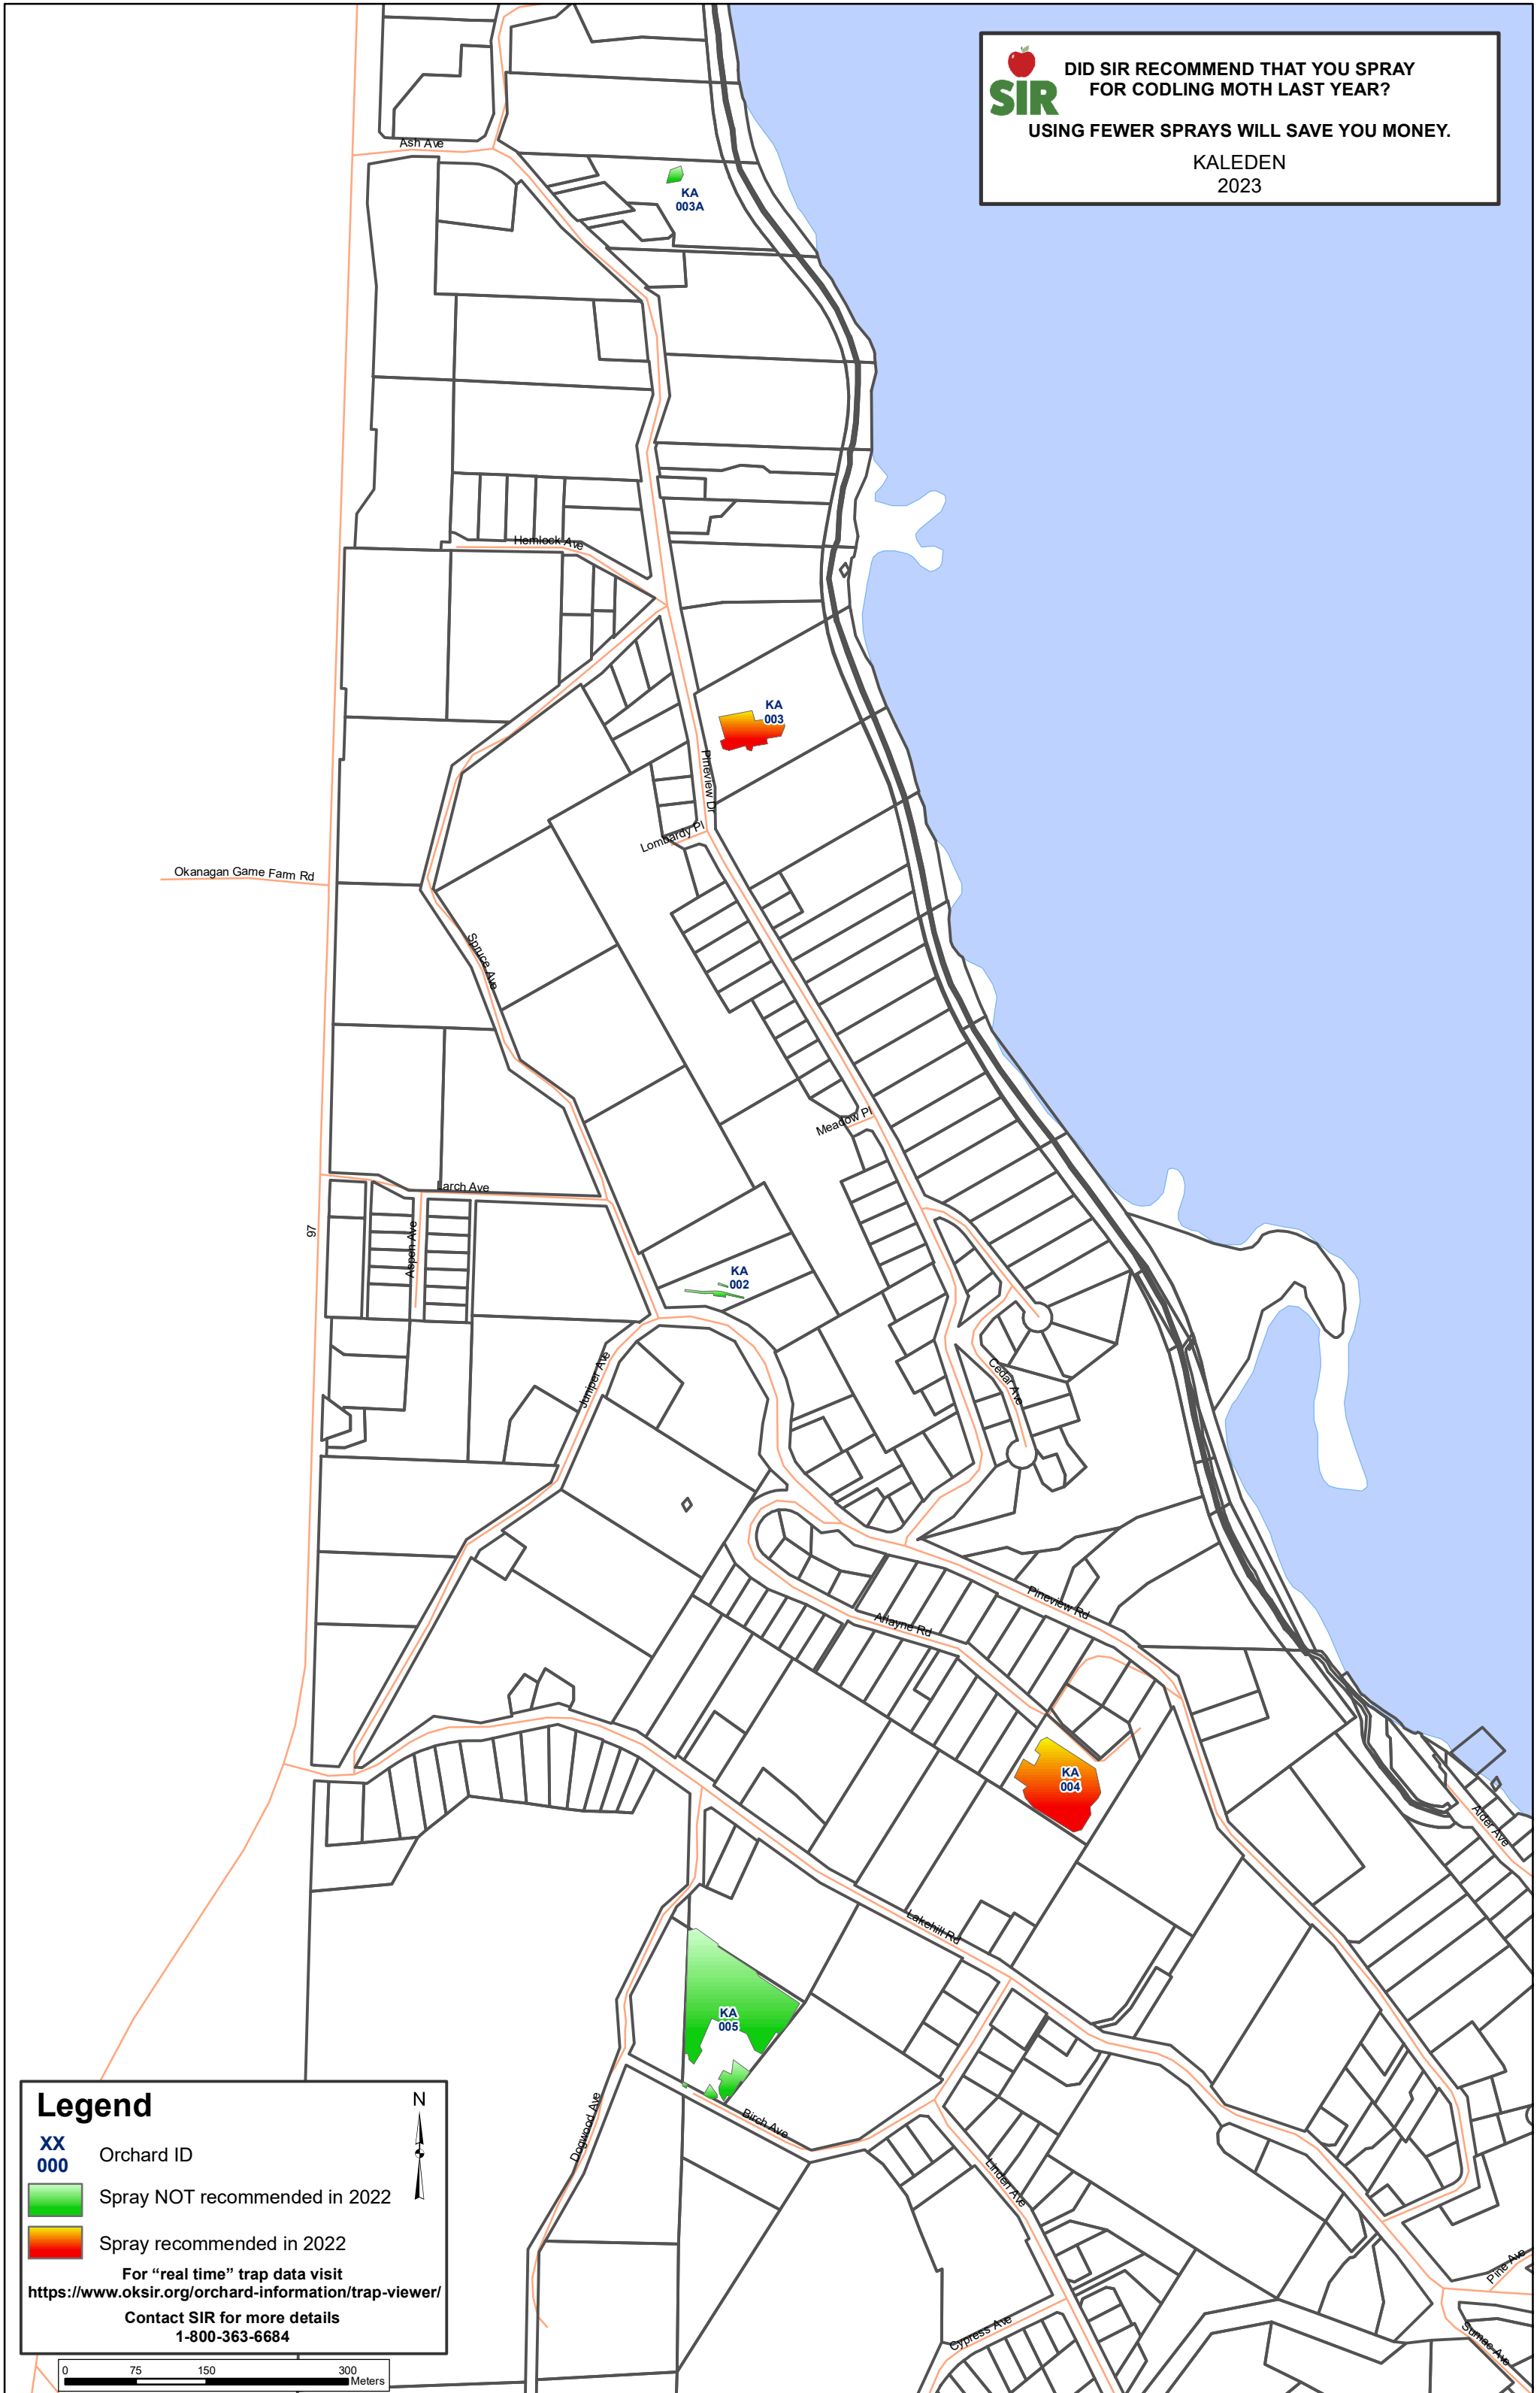

 **DID SIR RECOMMEND THAT YOU SPRAY FOR CODLING MOTH LAST YEAR?**
USING FEWER SPRAYS WILL SAVE YOU MONEY.
KALEDEN
2023

Legend

- XX 000** Orchard ID
-  Spray NOT recommended in 2022
-  Spray recommended in 2022

For "real time" trap data visit
<https://www.oksir.org/orchard-information/trap-viewer/>
Contact SIR for more details
1-800-363-6684

0 75 150 300 Meters