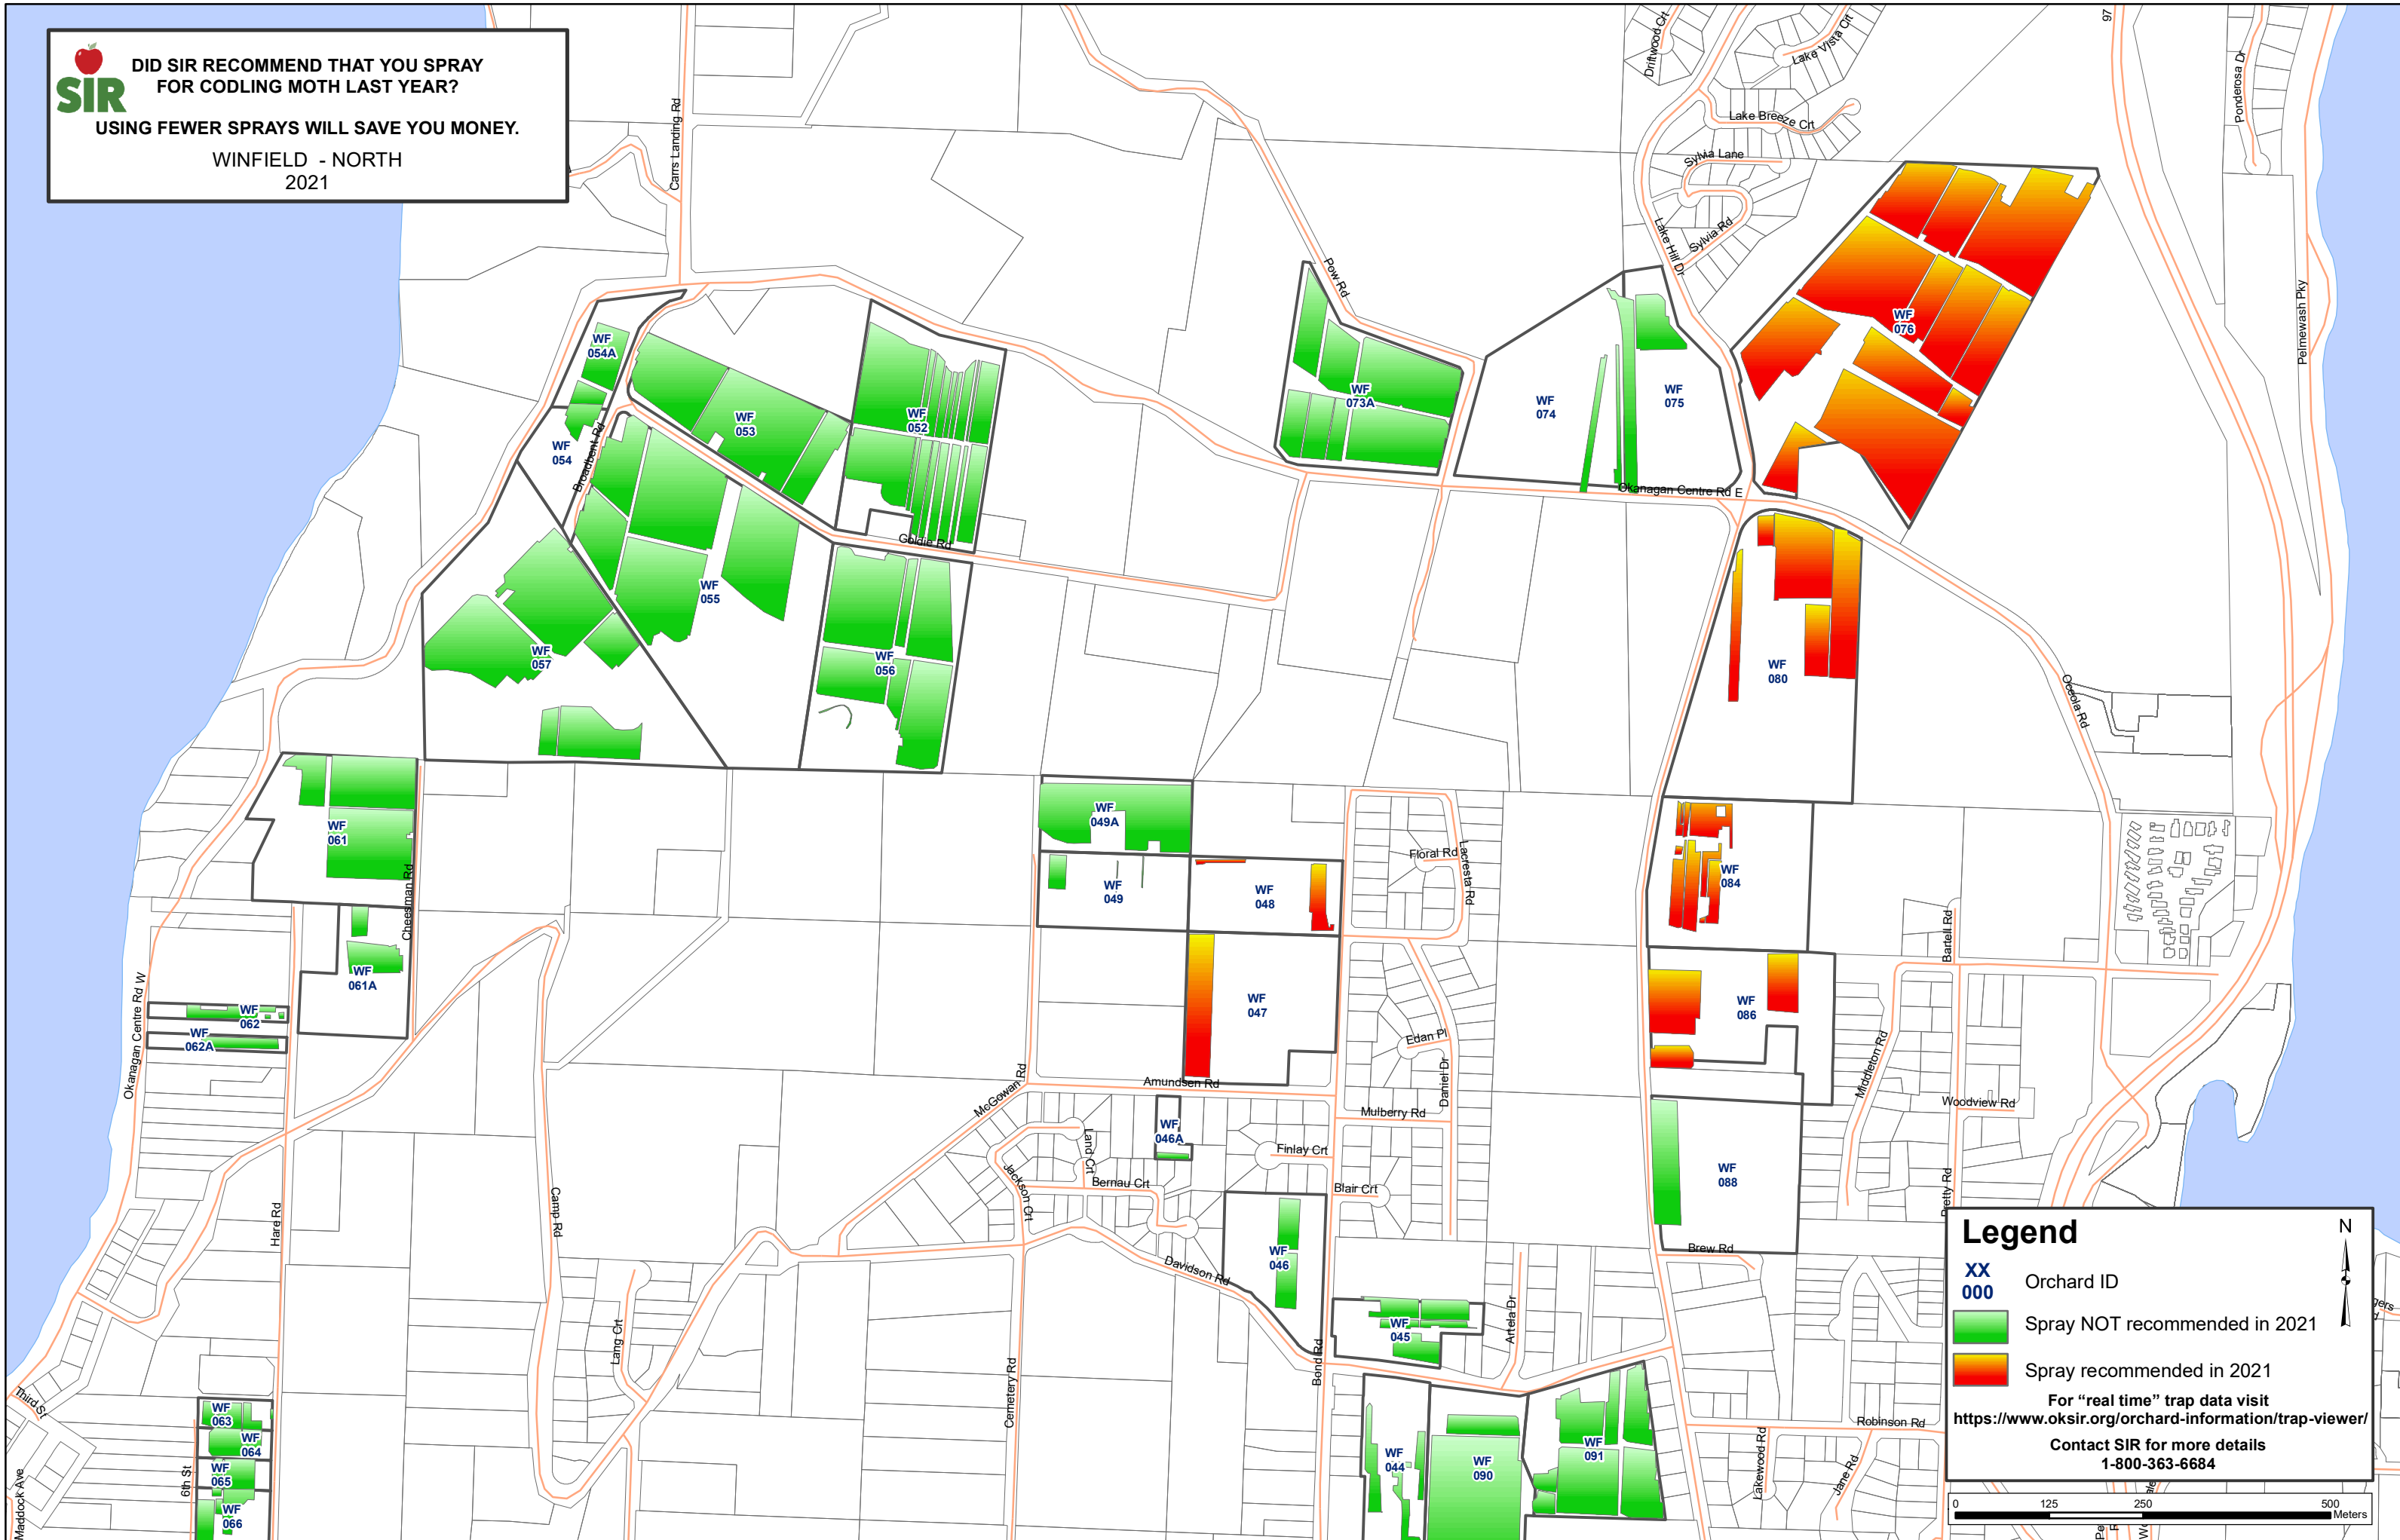

SIR DID SIR RECOMMEND THAT YOU SPRAY FOR CODLING MOTH LAST YEAR?
 USING FEWER SPRAYS WILL SAVE YOU MONEY.
 WINFIELD - NORTH
 2021

Legend

- XX** Orchard ID
-  Spray NOT recommended in 2021
-  Spray recommended in 2021

For "real time" trap data visit
<https://www.oksir.org/orchard-information/trap-viewer/>
 Contact SIR for more details
 1-800-363-6684