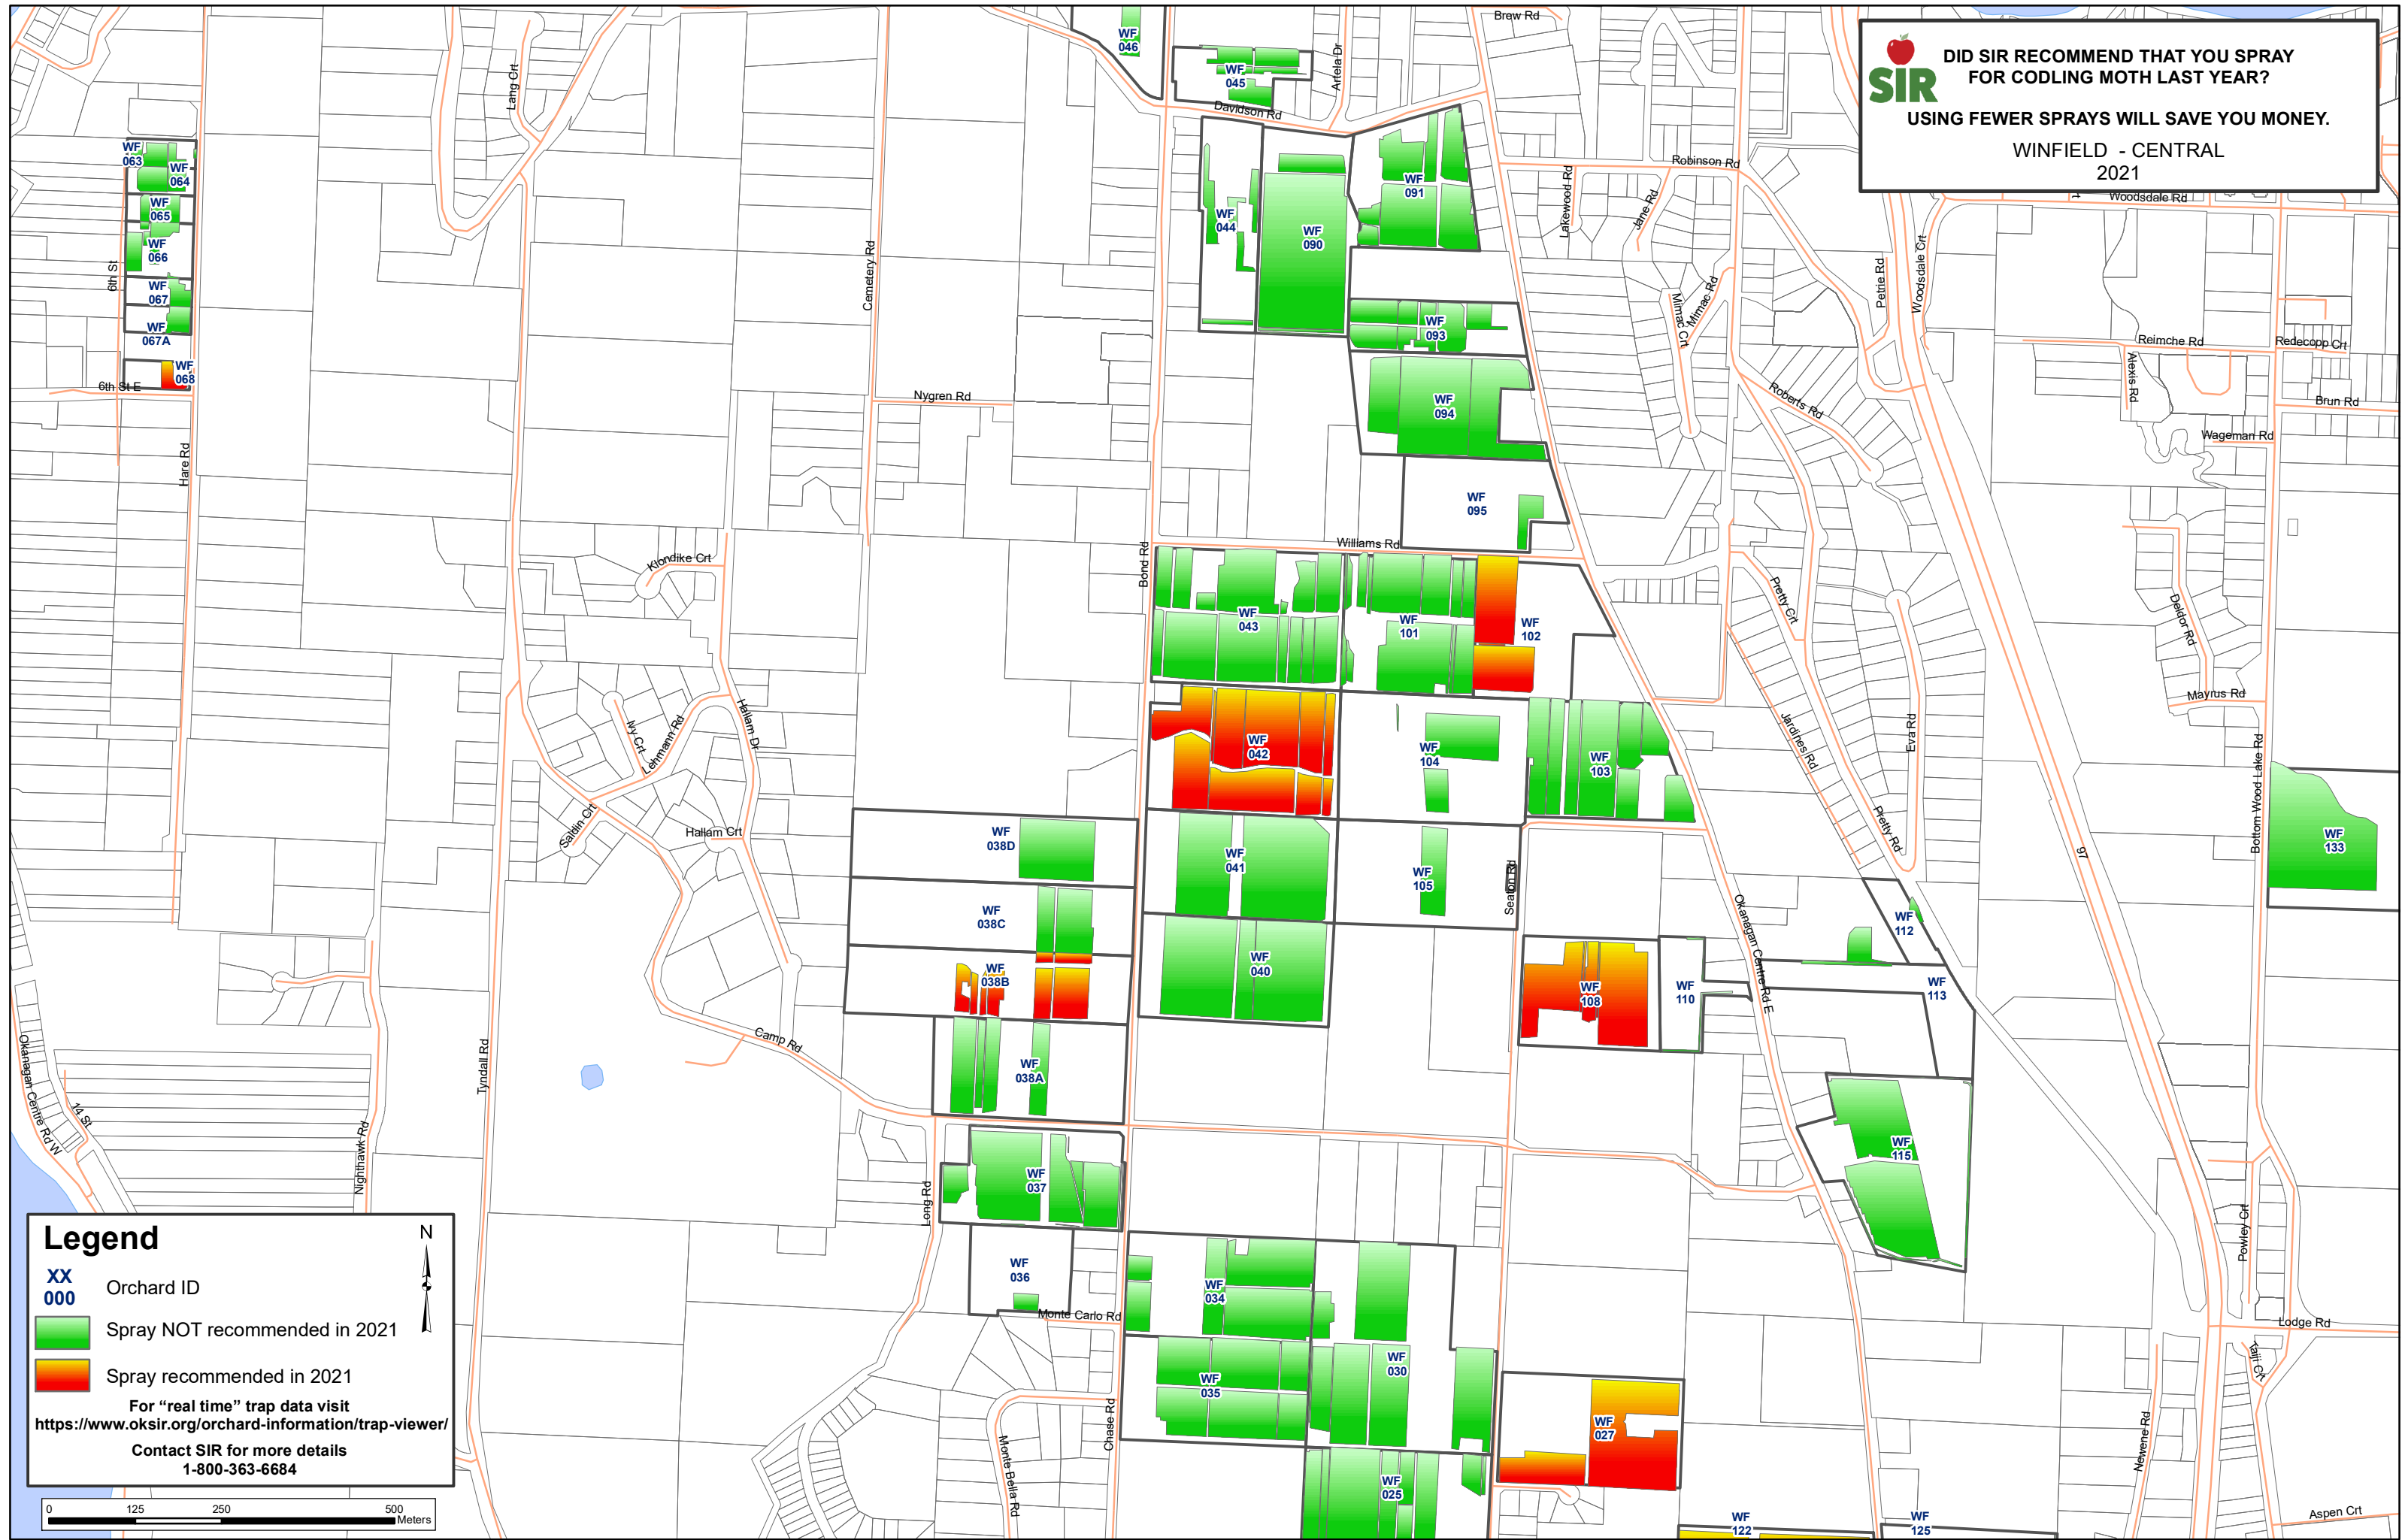

SIR DID SIR RECOMMEND THAT YOU SPRAY FOR CODLING MOTH LAST YEAR?
 USING FEWER SPRAYS WILL SAVE YOU MONEY.
 WINFIELD - CENTRAL
 2021

Legend

XX 000 Orchard ID

Spray NOT recommended in 2021

Spray recommended in 2021

For "real time" trap data visit
<https://www.oksir.org/orchard-information/trap-viewer/>
 Contact SIR for more details
 1-800-363-6684