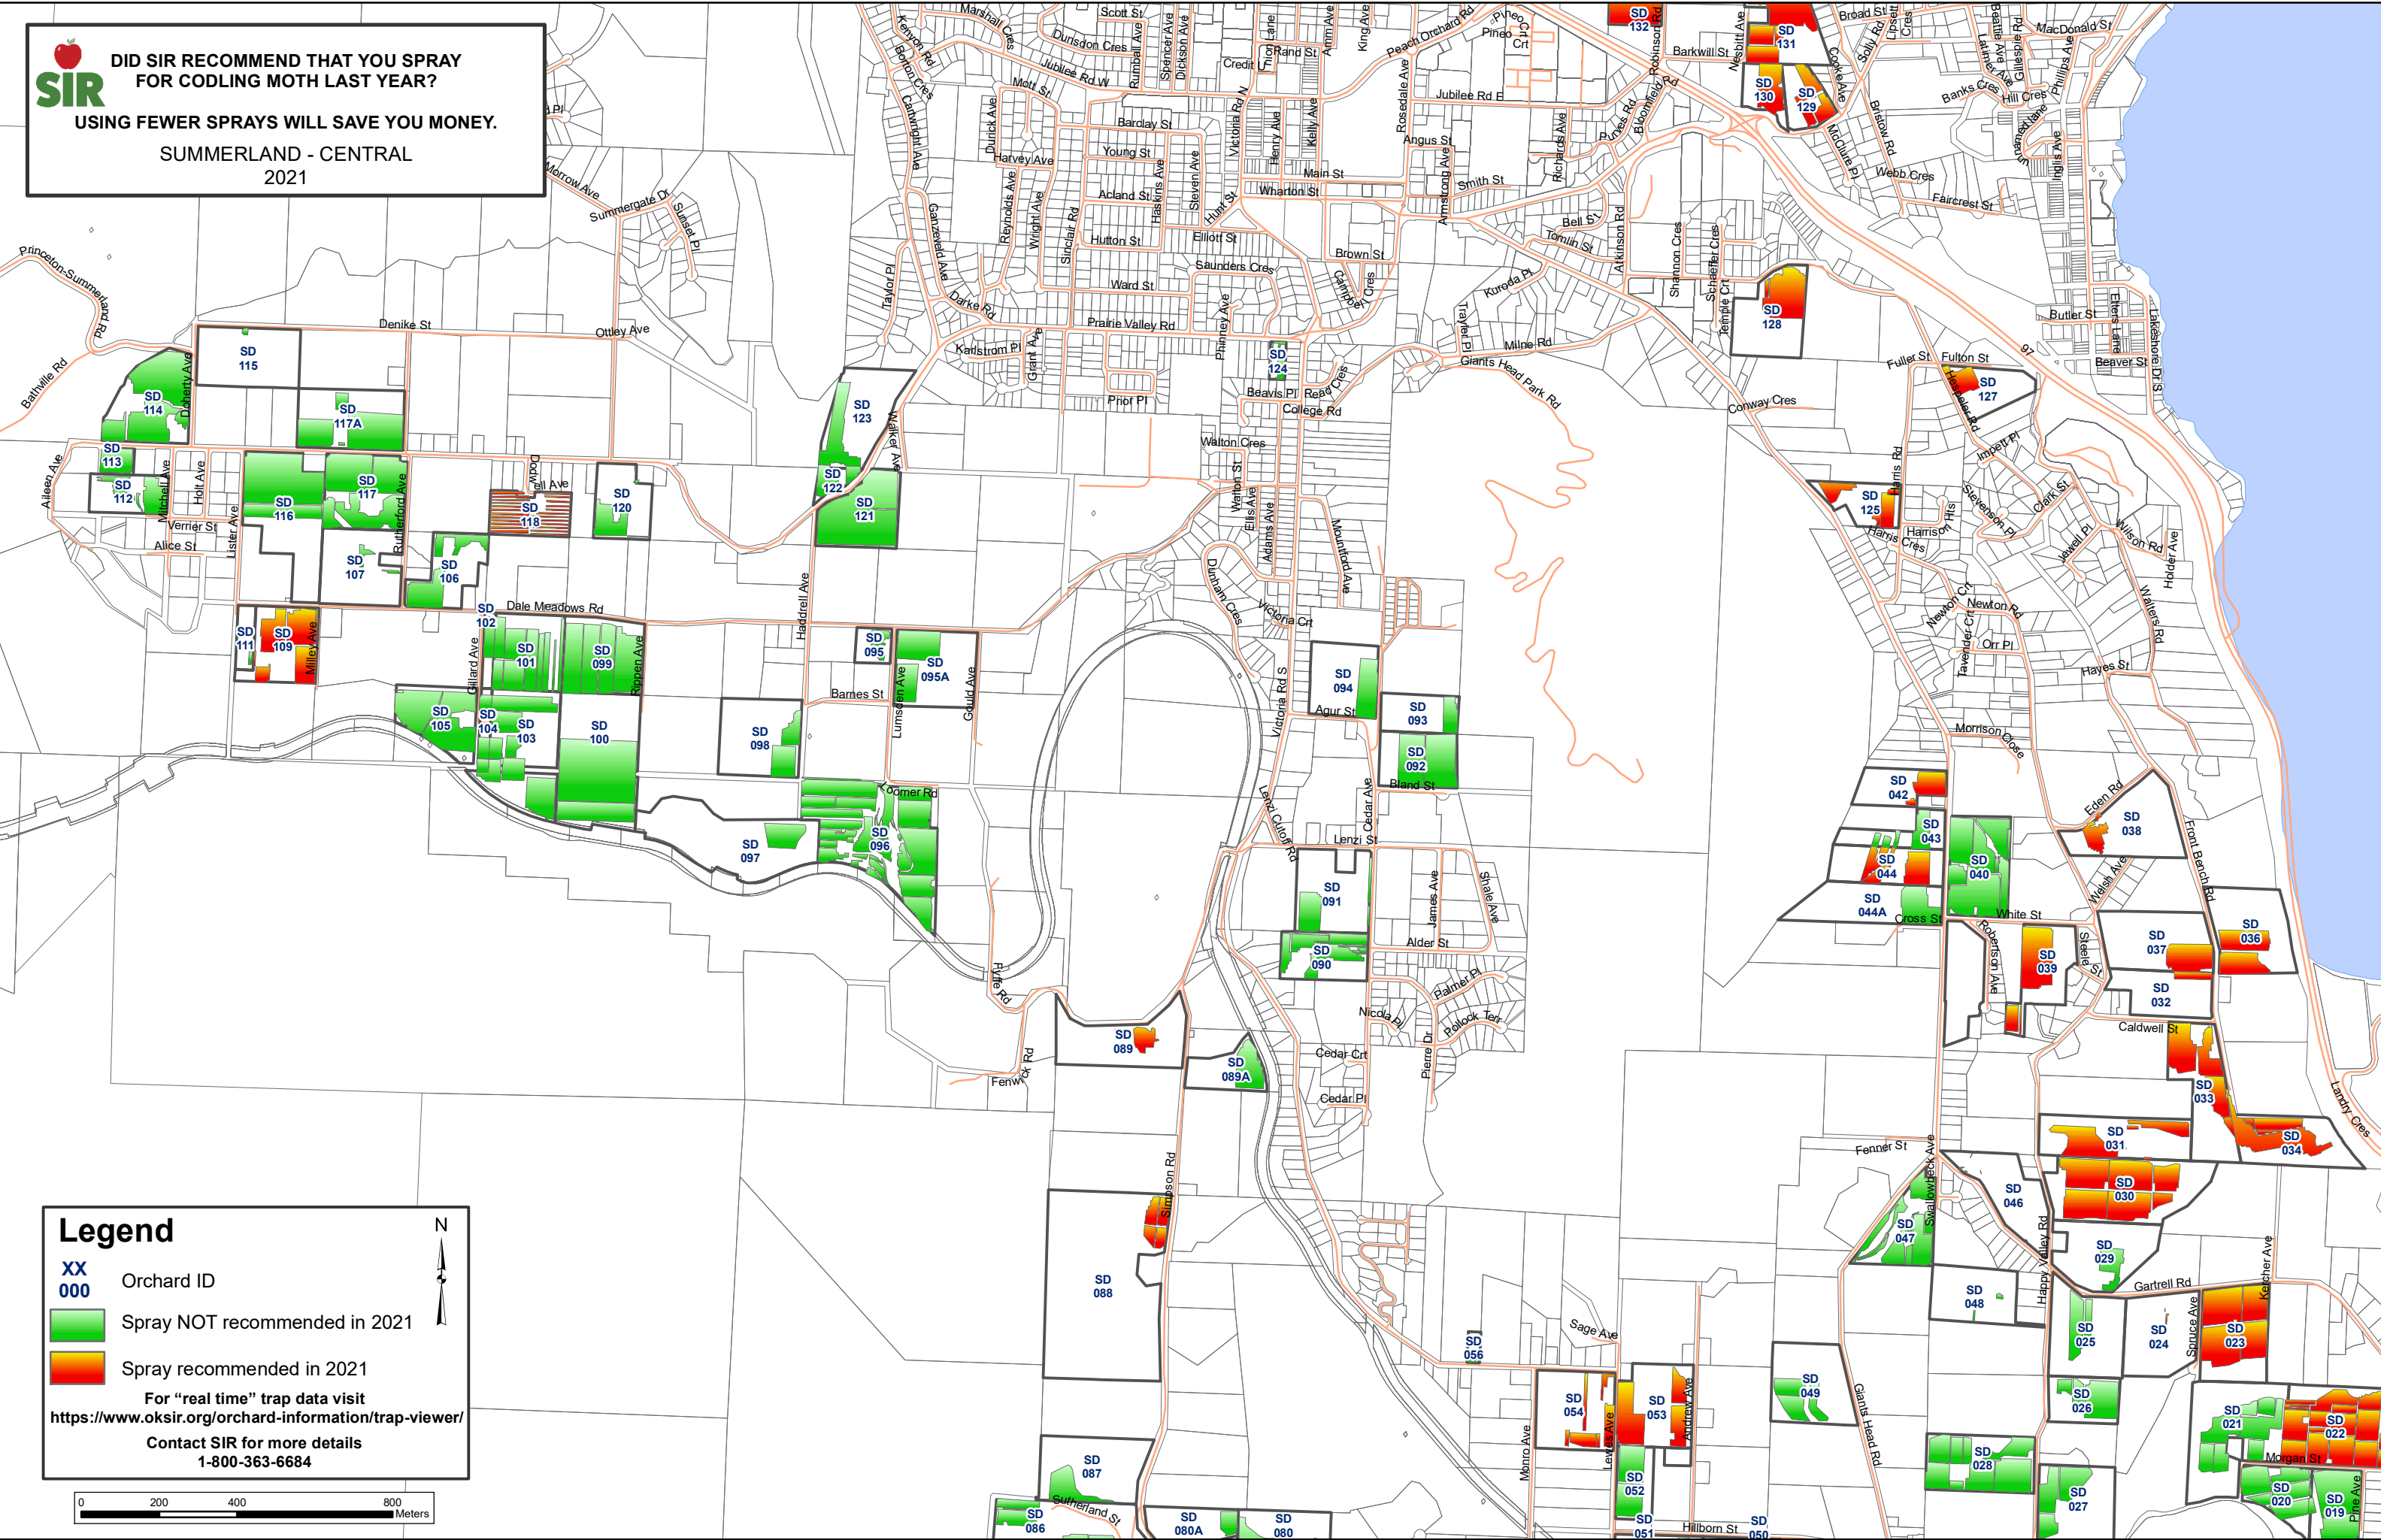

SIR DID SIR RECOMMEND THAT YOU SPRAY FOR CODLING MOTH LAST YEAR?
 USING FEWER SPRAYS WILL SAVE YOU MONEY.
 SUMMERLAND - CENTRAL
 2021

Legend

XX 000 Orchard ID

Spray NOT recommended in 2021

Spray recommended in 2021

For "real time" trap data visit <https://www.oksir.org/orchard-information/trap-viewer/>

Contact SIR for more details
 1-800-363-6684