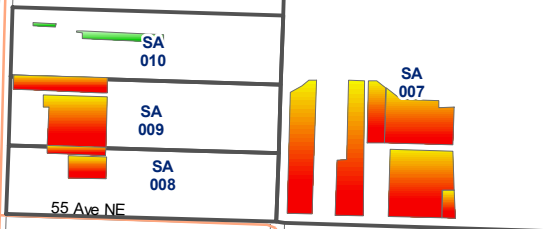

**DID SIR RECOMMEND THAT YOU SPRAY
FOR CODLING MOTH LAST YEAR?**

USING FEWER SPRAYS WILL SAVE YOU MONEY.

**SALMON ARM
2021**

Legend

- **XX 000** Orchard ID
- Spray NOT recommended in 2021
- Spray recommended in 2021

For "real time" trap data visit
<https://www.oksir.org/orchard-information/trap-viewer/>
Contact SIR for more details
1-800-363-6684