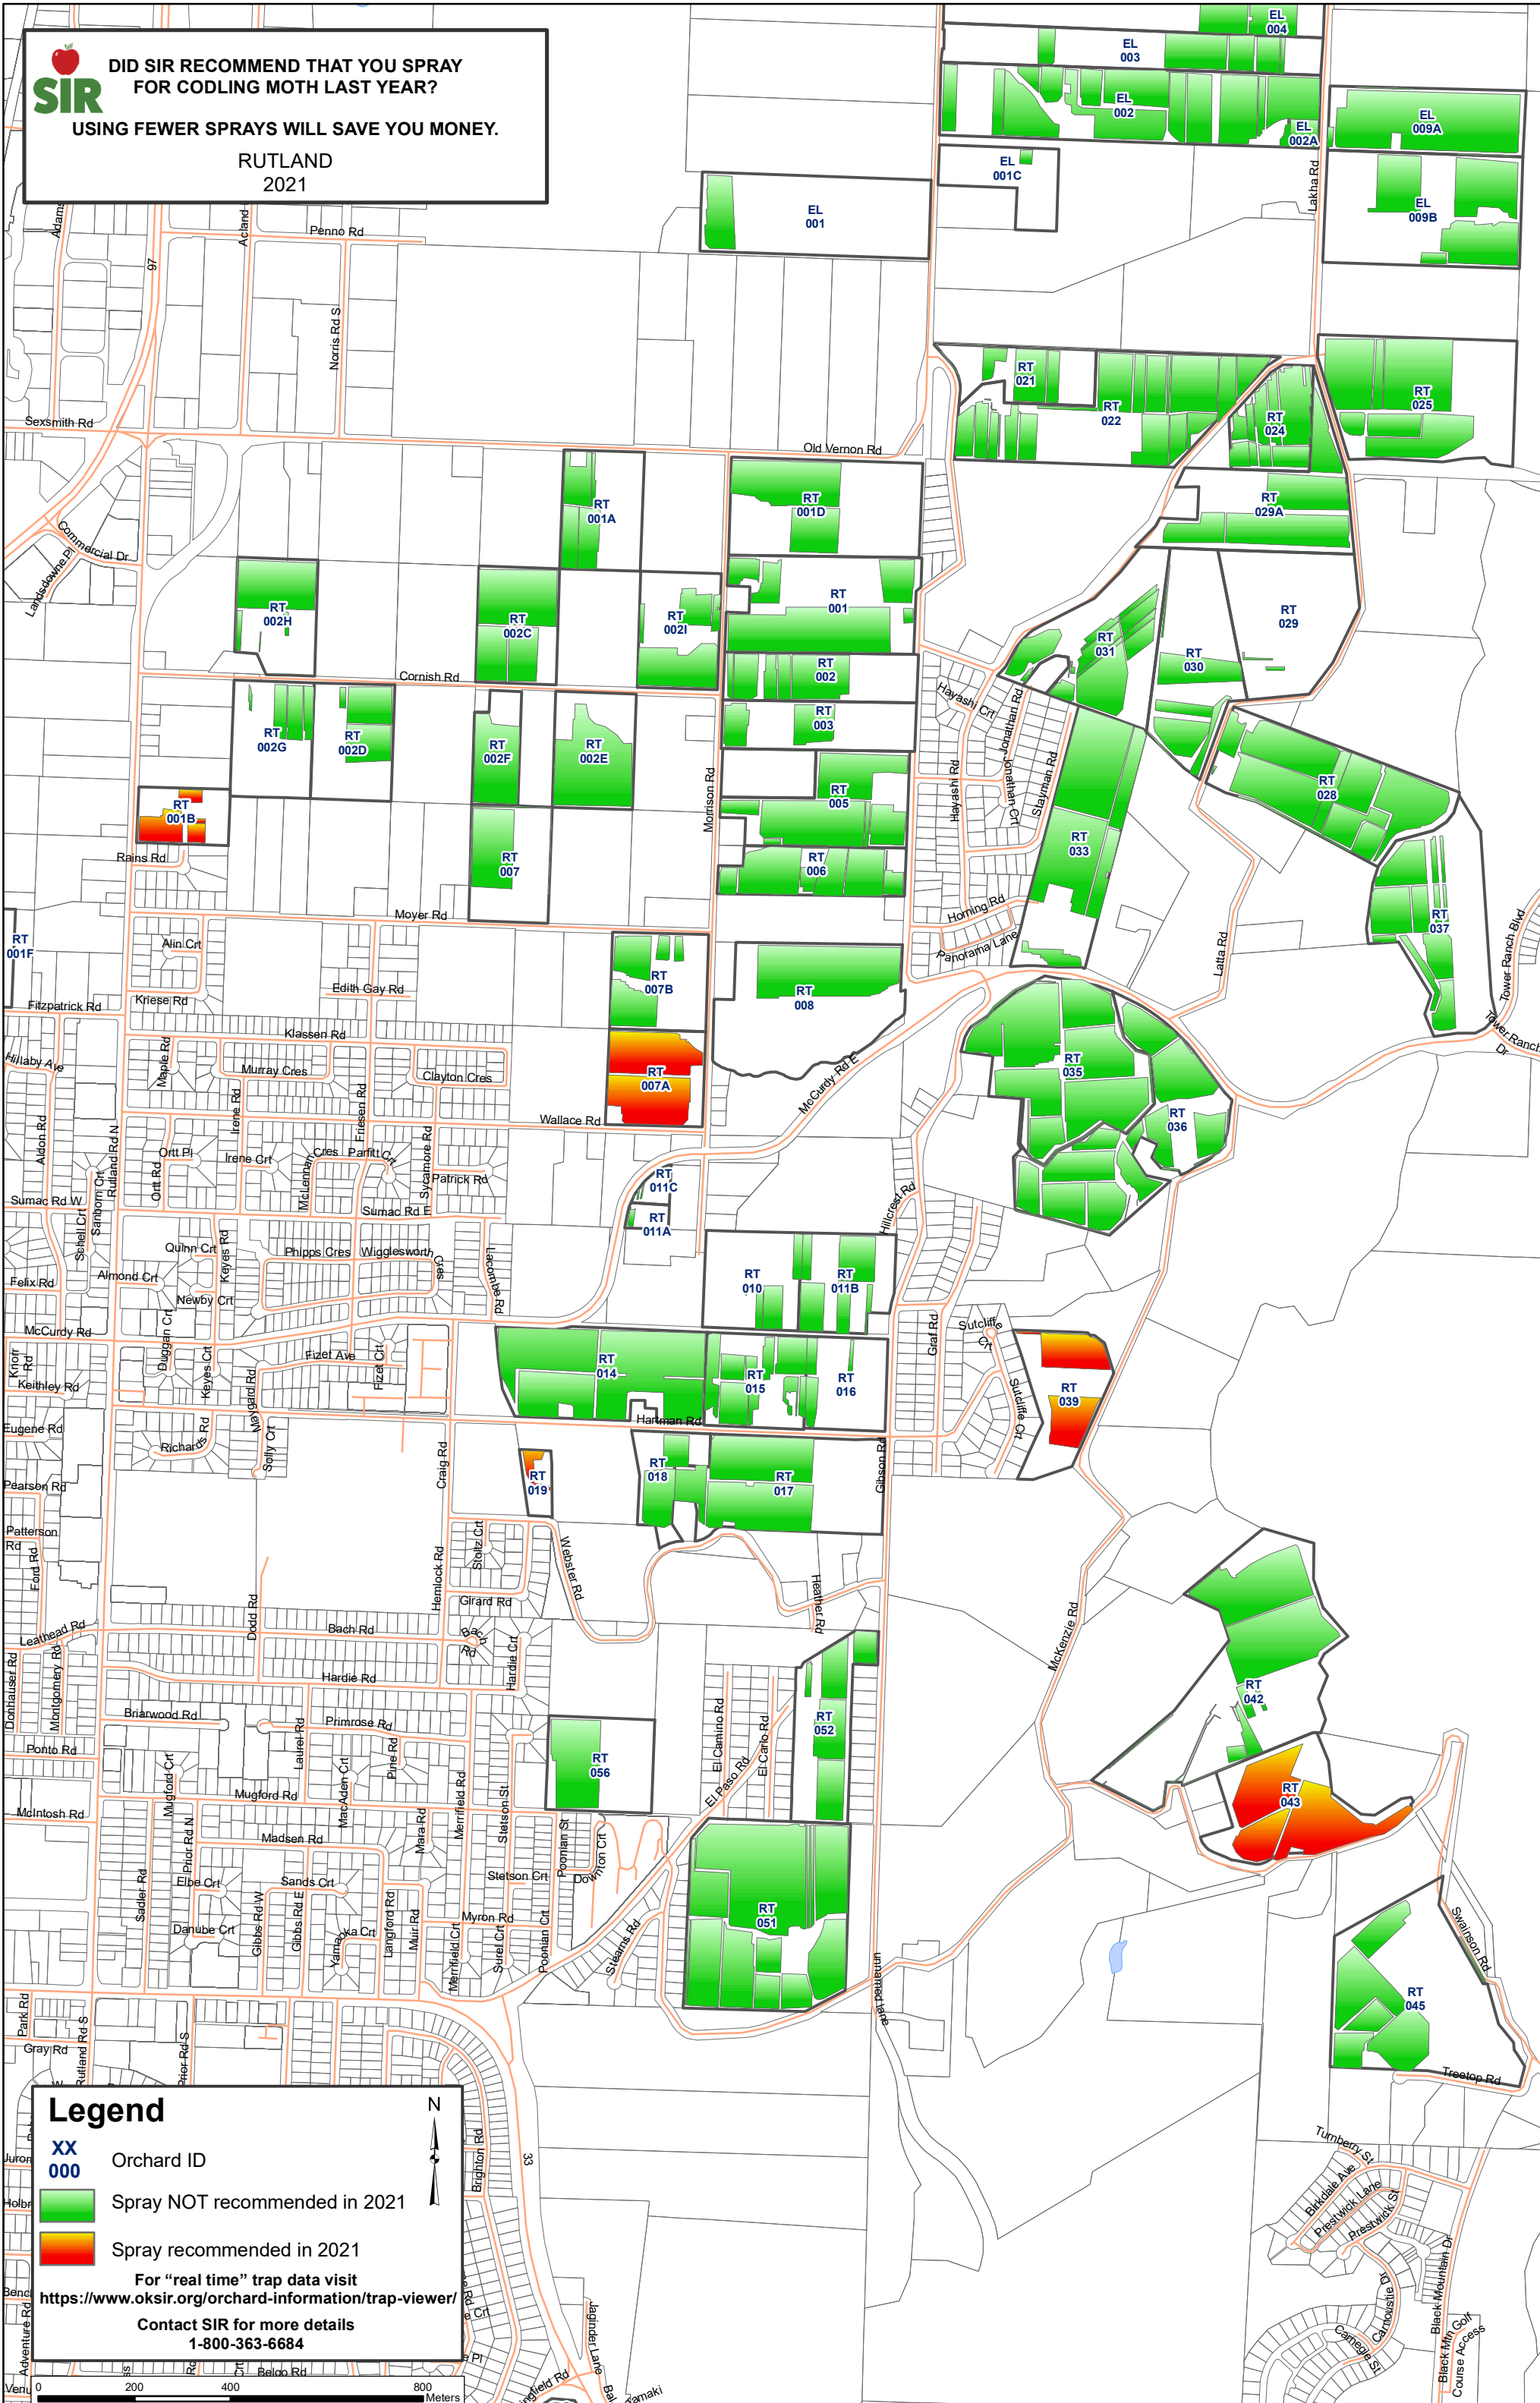

**DID SIR RECOMMEND THAT YOU SPRAY FOR CODLING MOTH LAST YEAR?  
USING FEWER SPRAYS WILL SAVE YOU MONEY.**

**RUTLAND  
2021**

**Legend**

- XX 000** Orchard ID
-  Spray NOT recommended in 2021
-  Spray recommended in 2021

For "real time" trap data visit  
<https://www.oksir.org/orchard-information/trap-viewer/>  
Contact SIR for more details  
1-800-363-6684