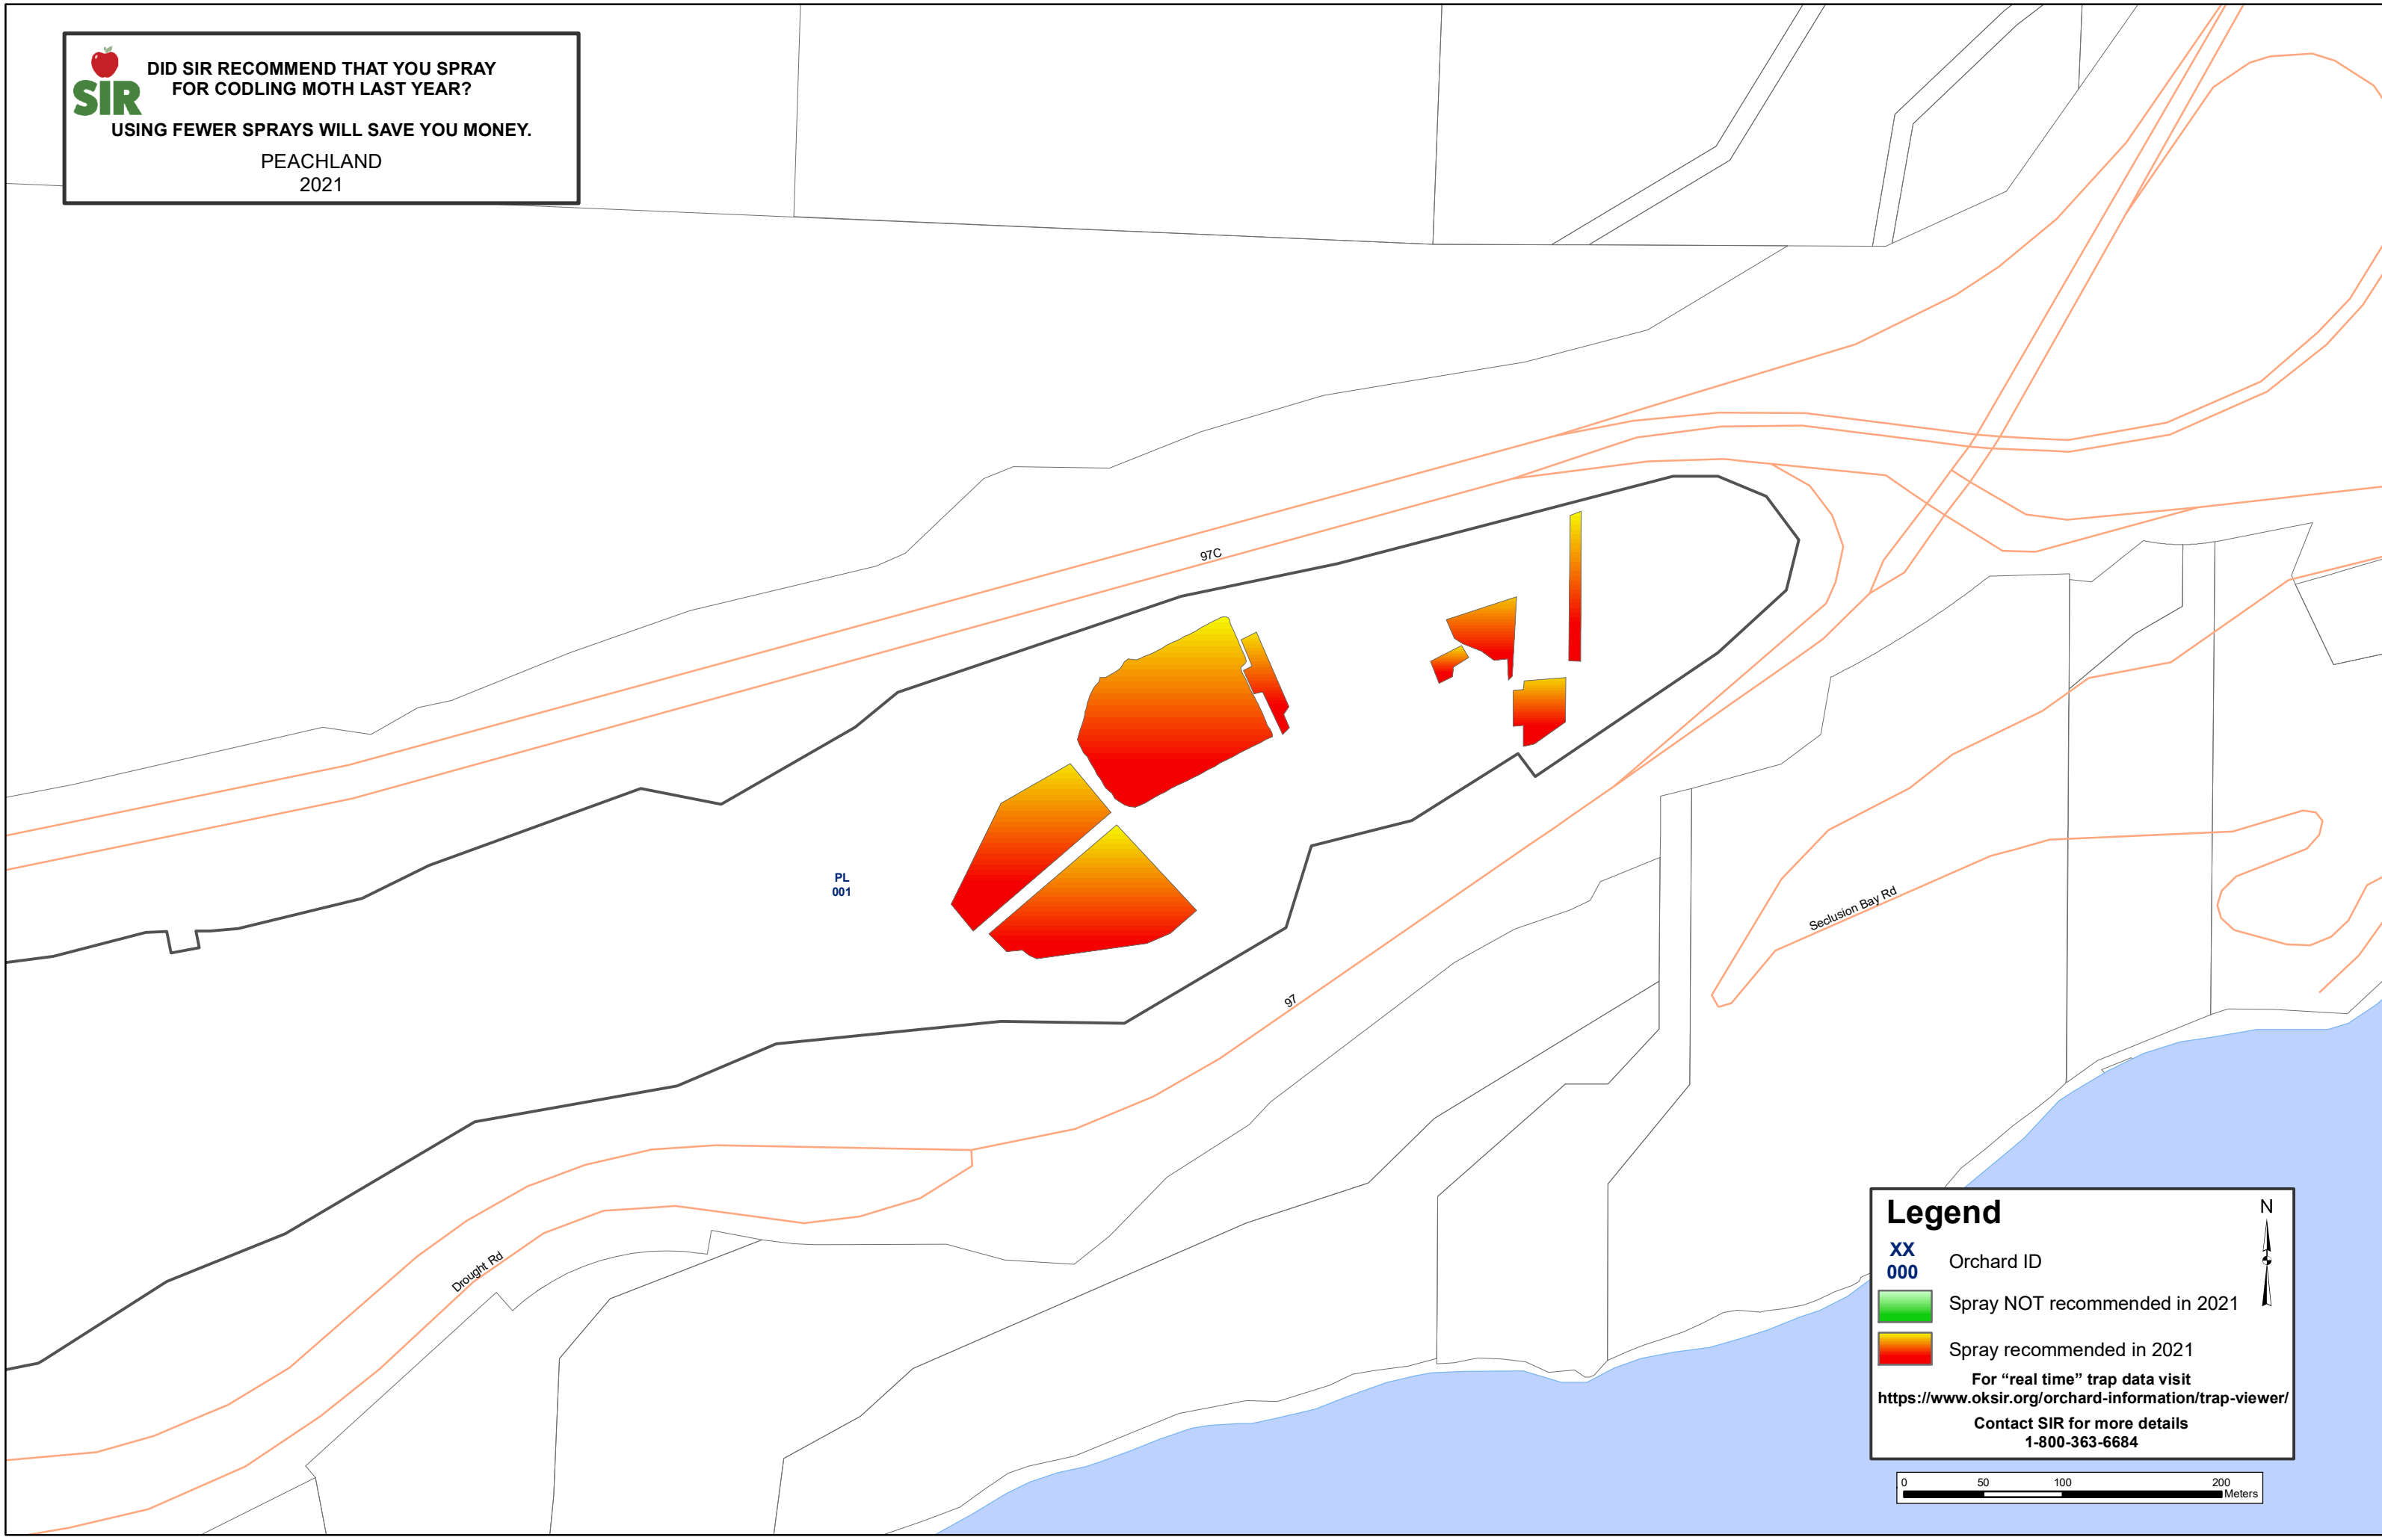

 **DID SIR RECOMMEND THAT YOU SPRAY  
FOR CODLING MOTH LAST YEAR?**  
**USING FEWER SPRAYS WILL SAVE YOU MONEY.**  
PEACHLAND  
2021

**Legend**

**XX** Orchard ID  
**000**

 Spray NOT recommended in 2021

 Spray recommended in 2021

For "real time" trap data visit  
<https://www.oksir.org/orchard-information/trap-viewer/>  
Contact SIR for more details  
1-800-363-6684