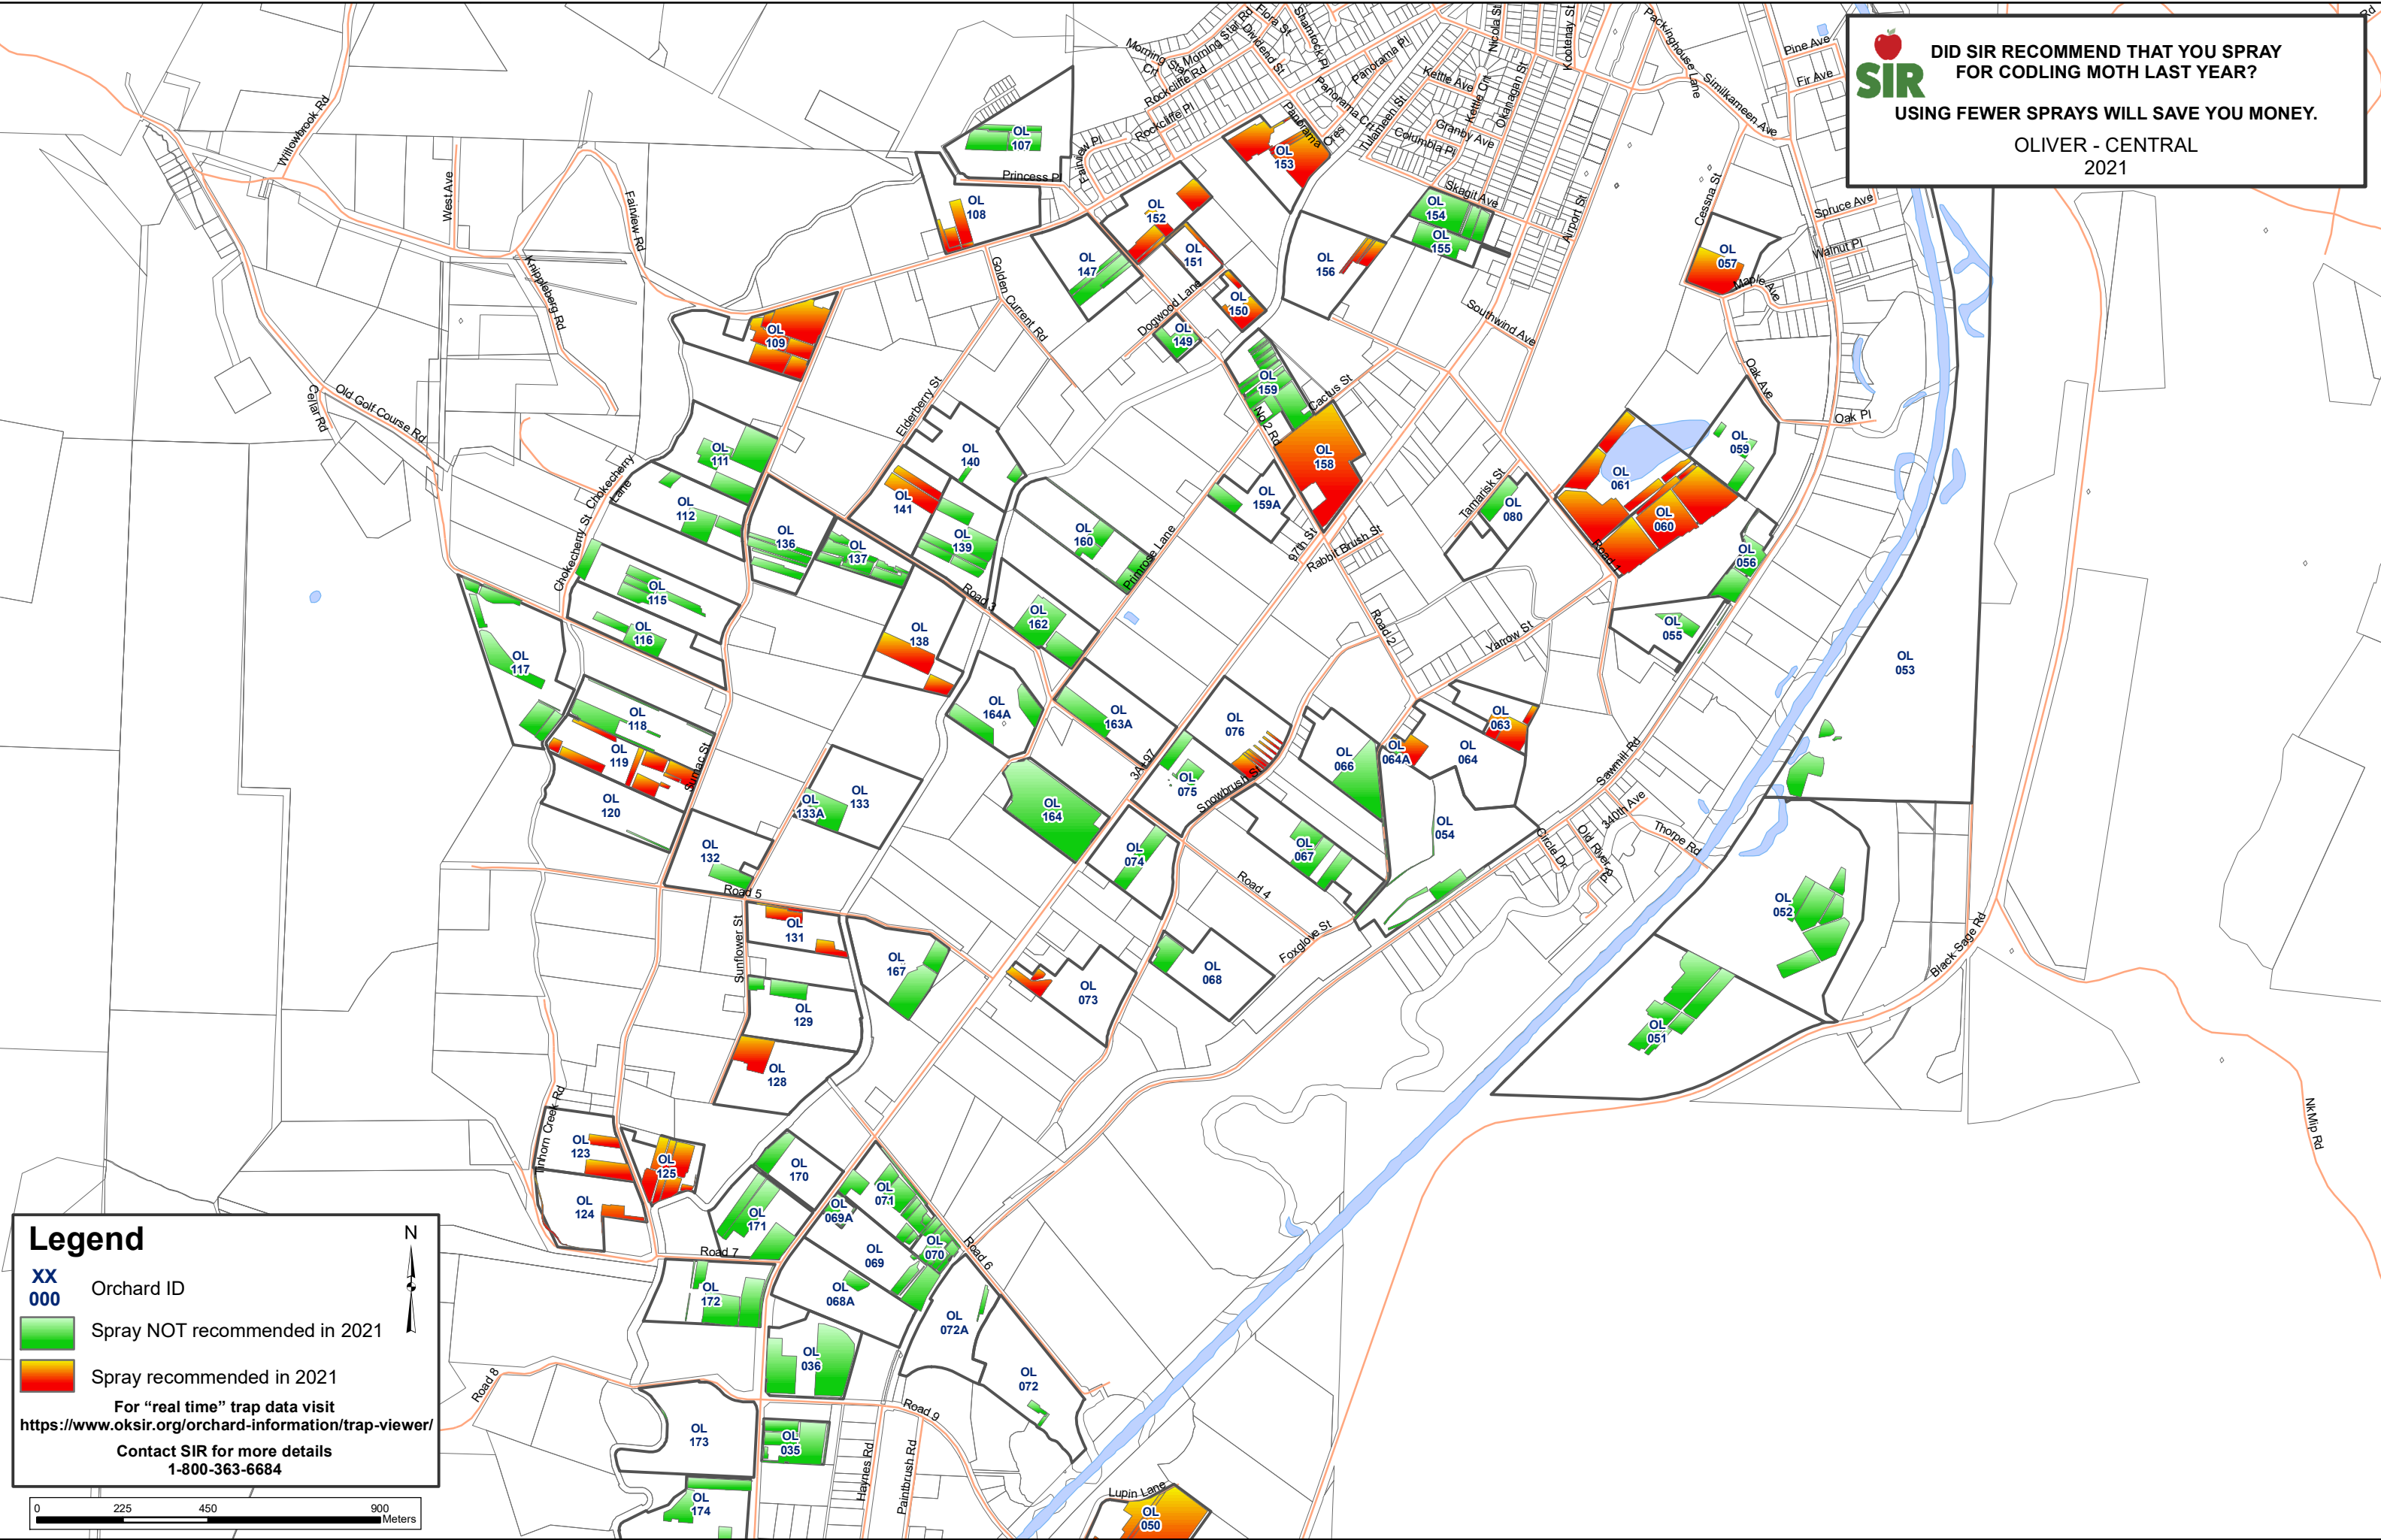

 **DID SIR RECOMMEND THAT YOU SPRAY FOR CODLING MOTH LAST YEAR?**
USING FEWER SPRAYS WILL SAVE YOU MONEY.
 OLIVER - CENTRAL
 2021

Legend

XX Orchard ID

 Spray NOT recommended in 2021

 Spray recommended in 2021

For "real time" trap data visit <https://www.oksir.org/orchard-information/trap-viewer/>

Contact SIR for more details
 1-800-363-6684