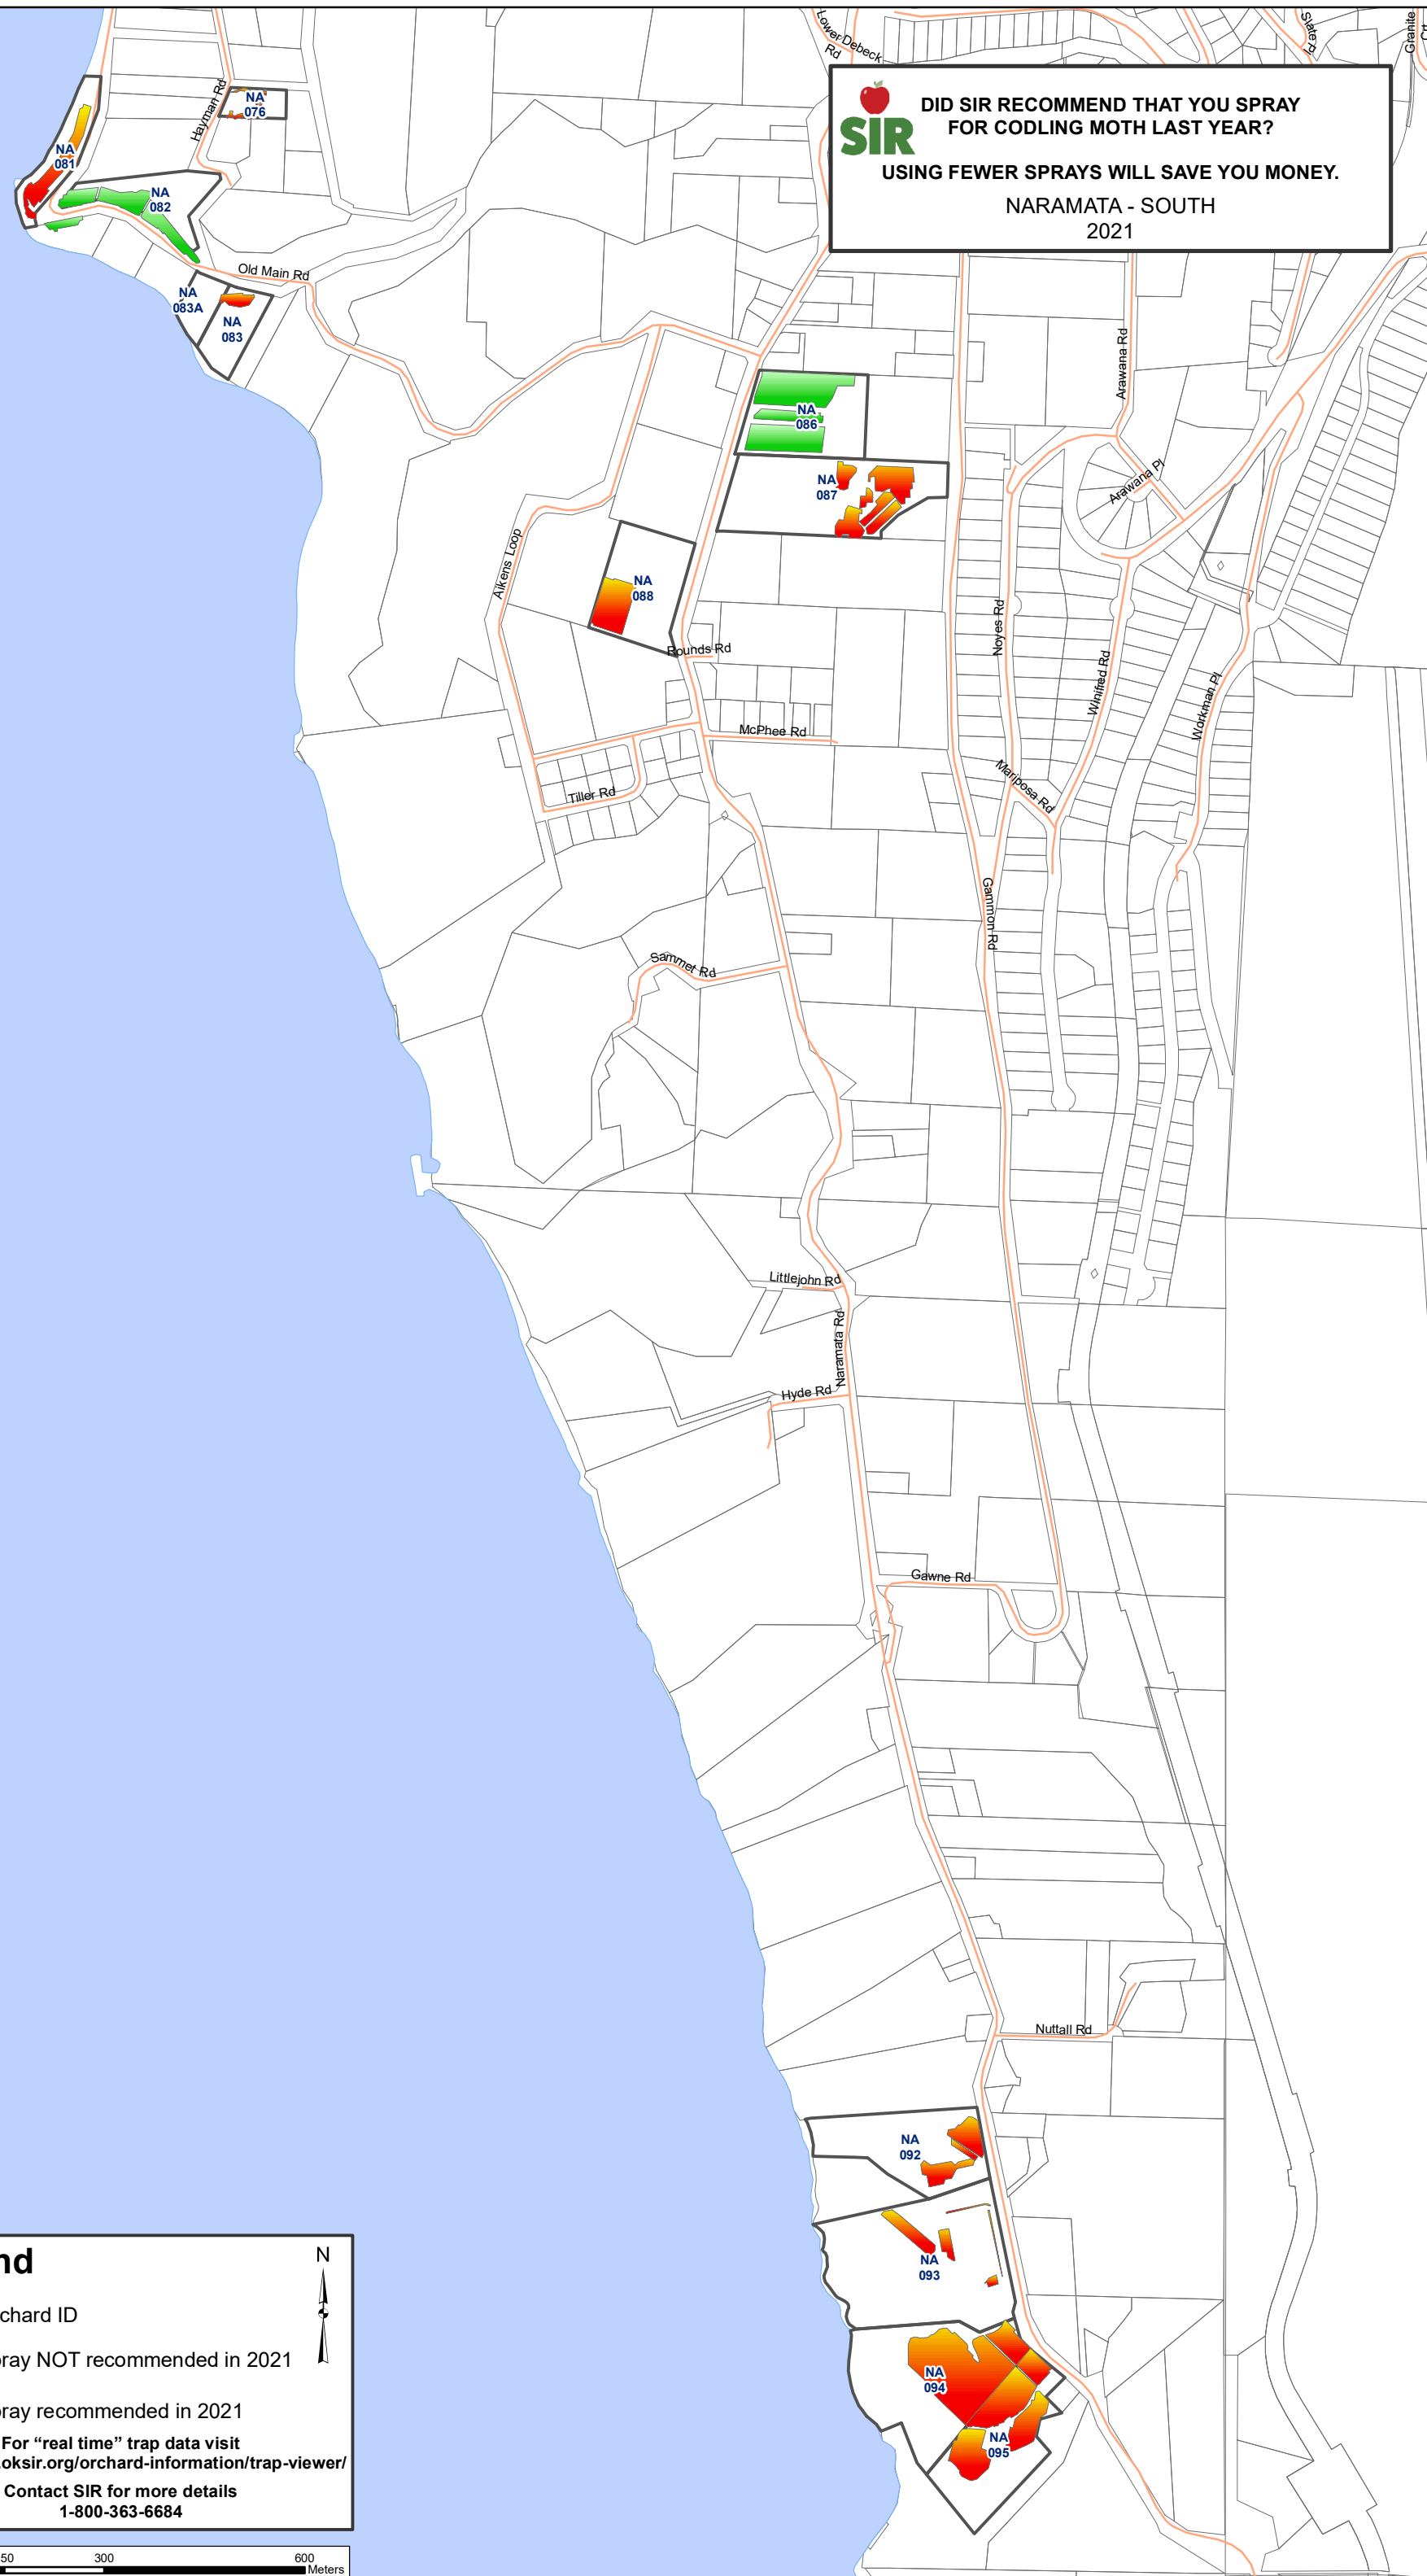

SIR DID SIR RECOMMEND THAT YOU SPRAY FOR CODLING MOTH LAST YEAR?
 USING FEWER SPRAYS WILL SAVE YOU MONEY.
 NARAMATA - SOUTH
 2021

Legend

XX 000 Orchard ID

 Spray NOT recommended in 2021

 Spray recommended in 2021

For "real time" trap data visit <https://www.oksir.org/orchard-information/trap-viewer/>

Contact SIR for more details
 1-800-363-6684