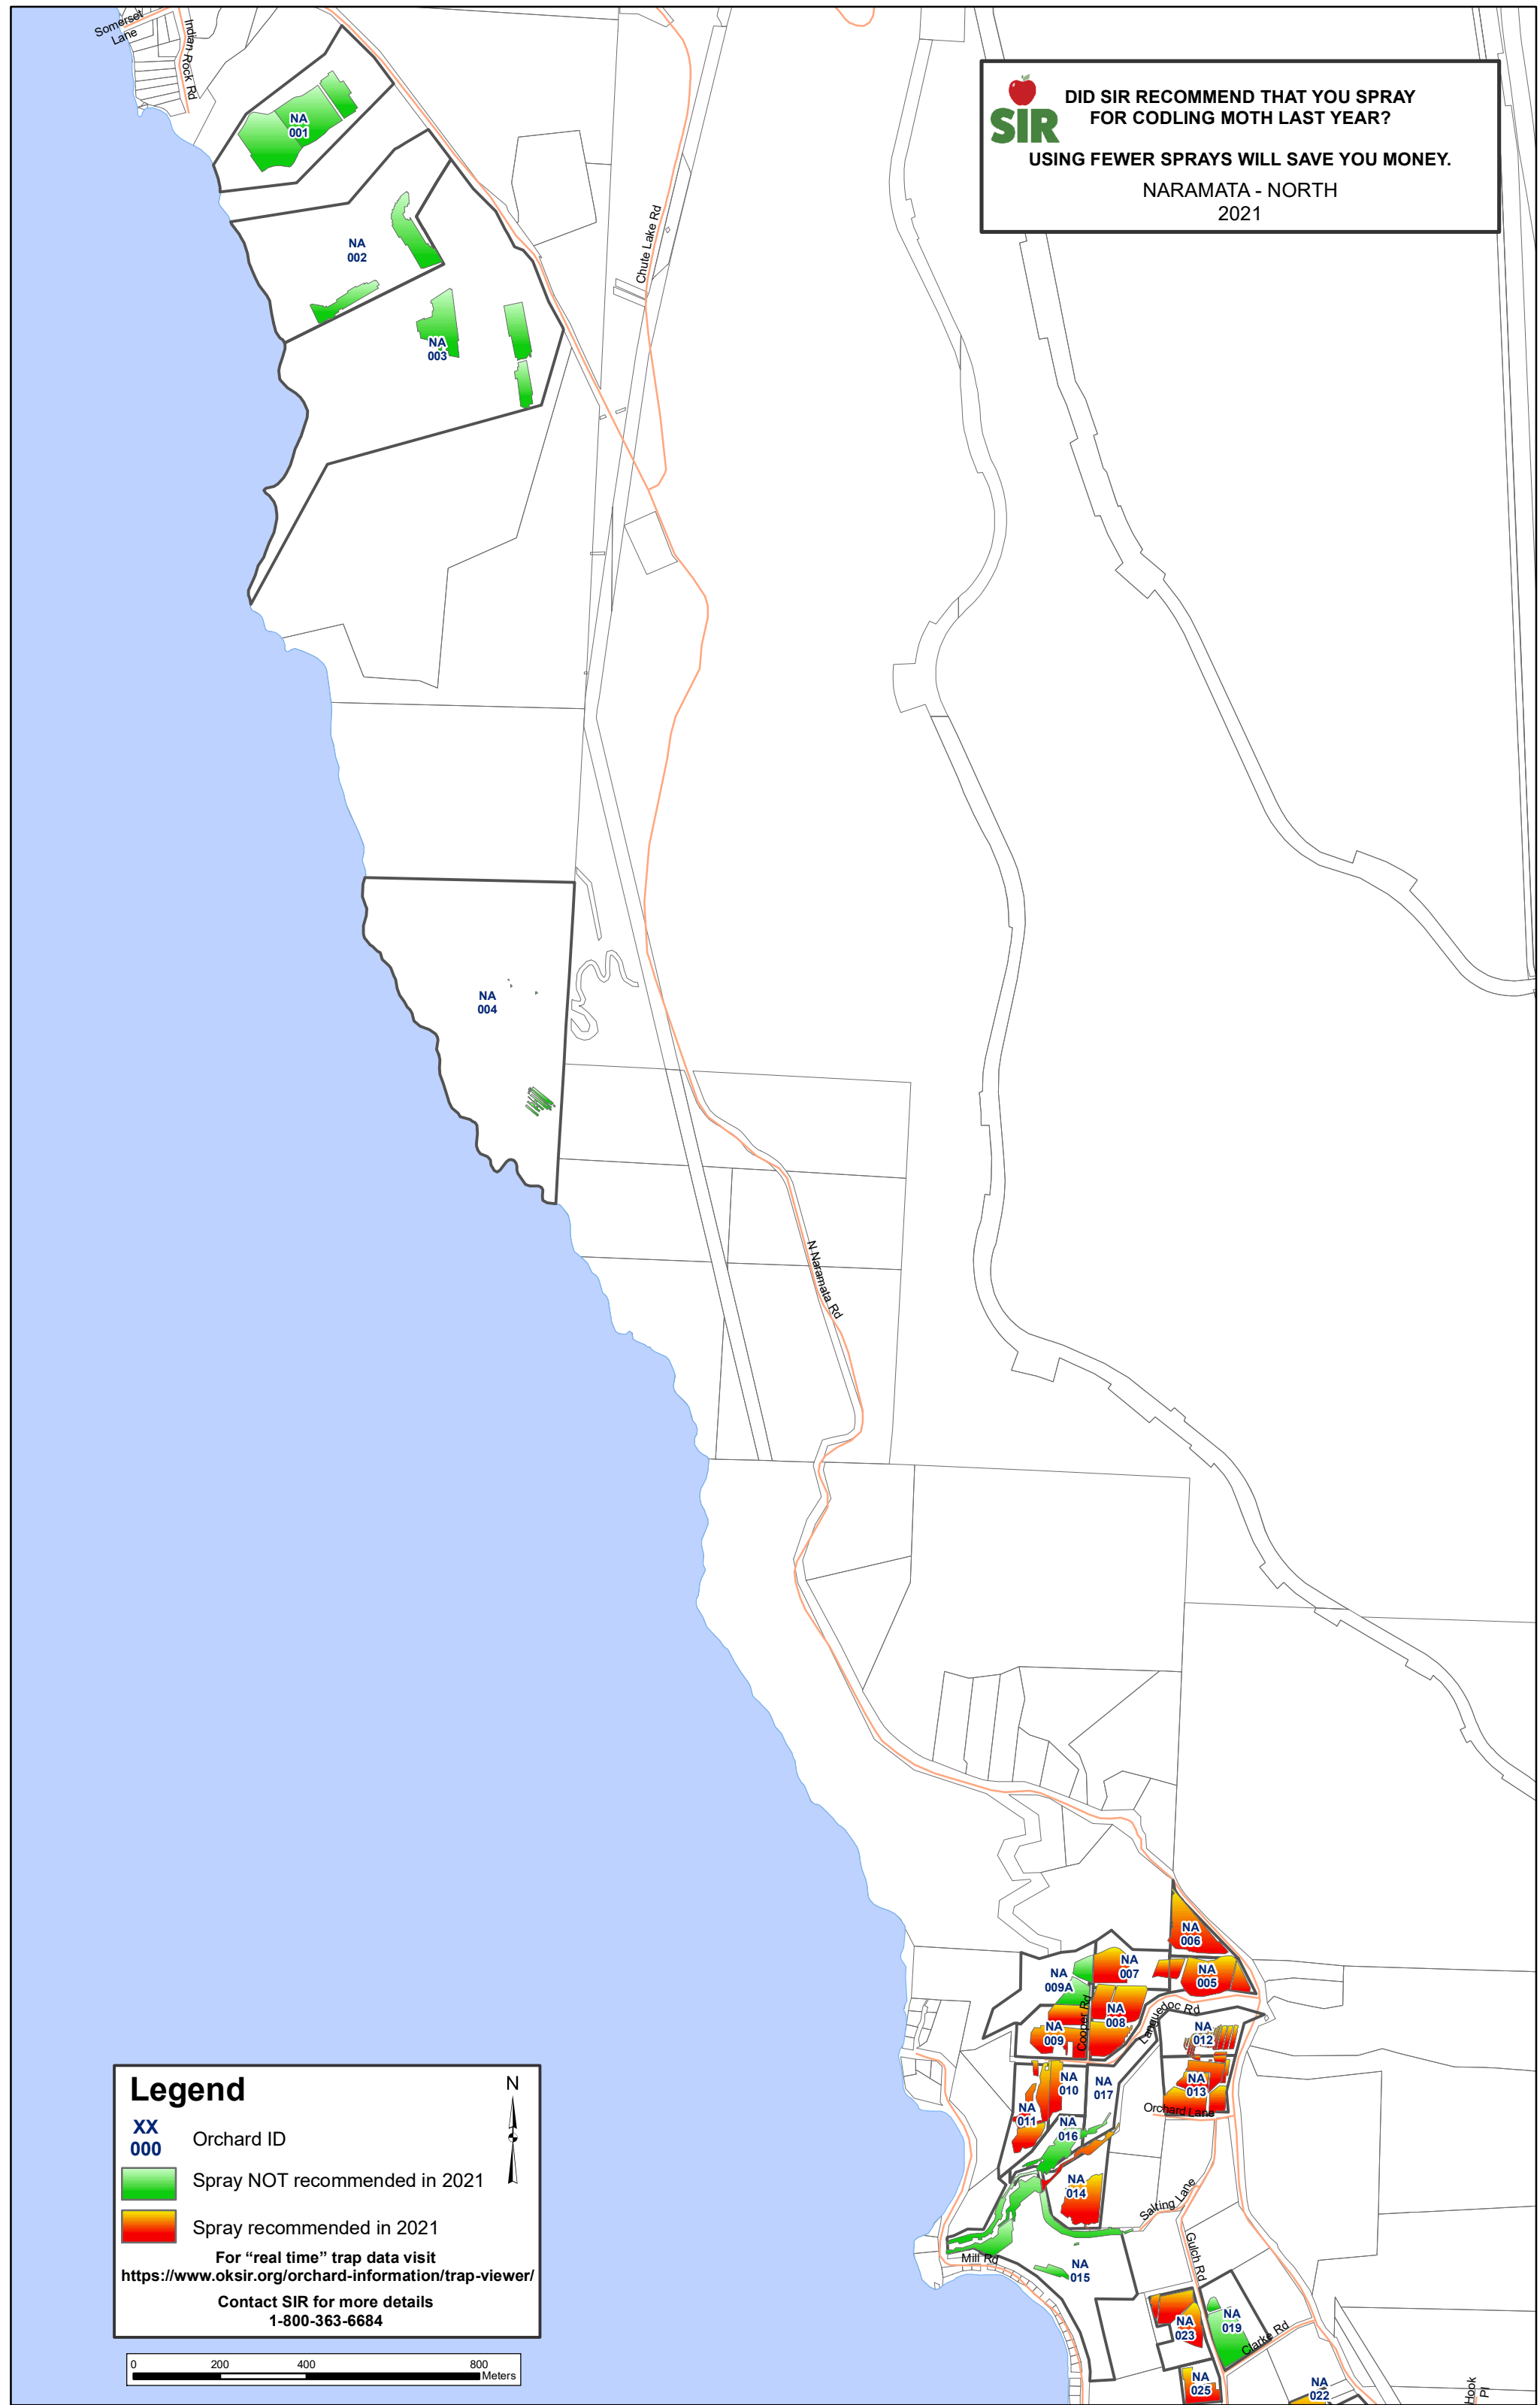

**DID SIR RECOMMEND THAT YOU SPRAY FOR CODLING MOTH LAST YEAR?**  
**USING FEWER SPRAYS WILL SAVE YOU MONEY.**  
**NARAMATA - NORTH**  
**2021**

**Legend**

**XX 000** Orchard ID

 Spray NOT recommended in 2021

 Spray recommended in 2021

For "real time" trap data visit <https://www.oksir.org/orchard-information/trap-viewer/>  
 Contact SIR for more details  
 1-800-363-6684