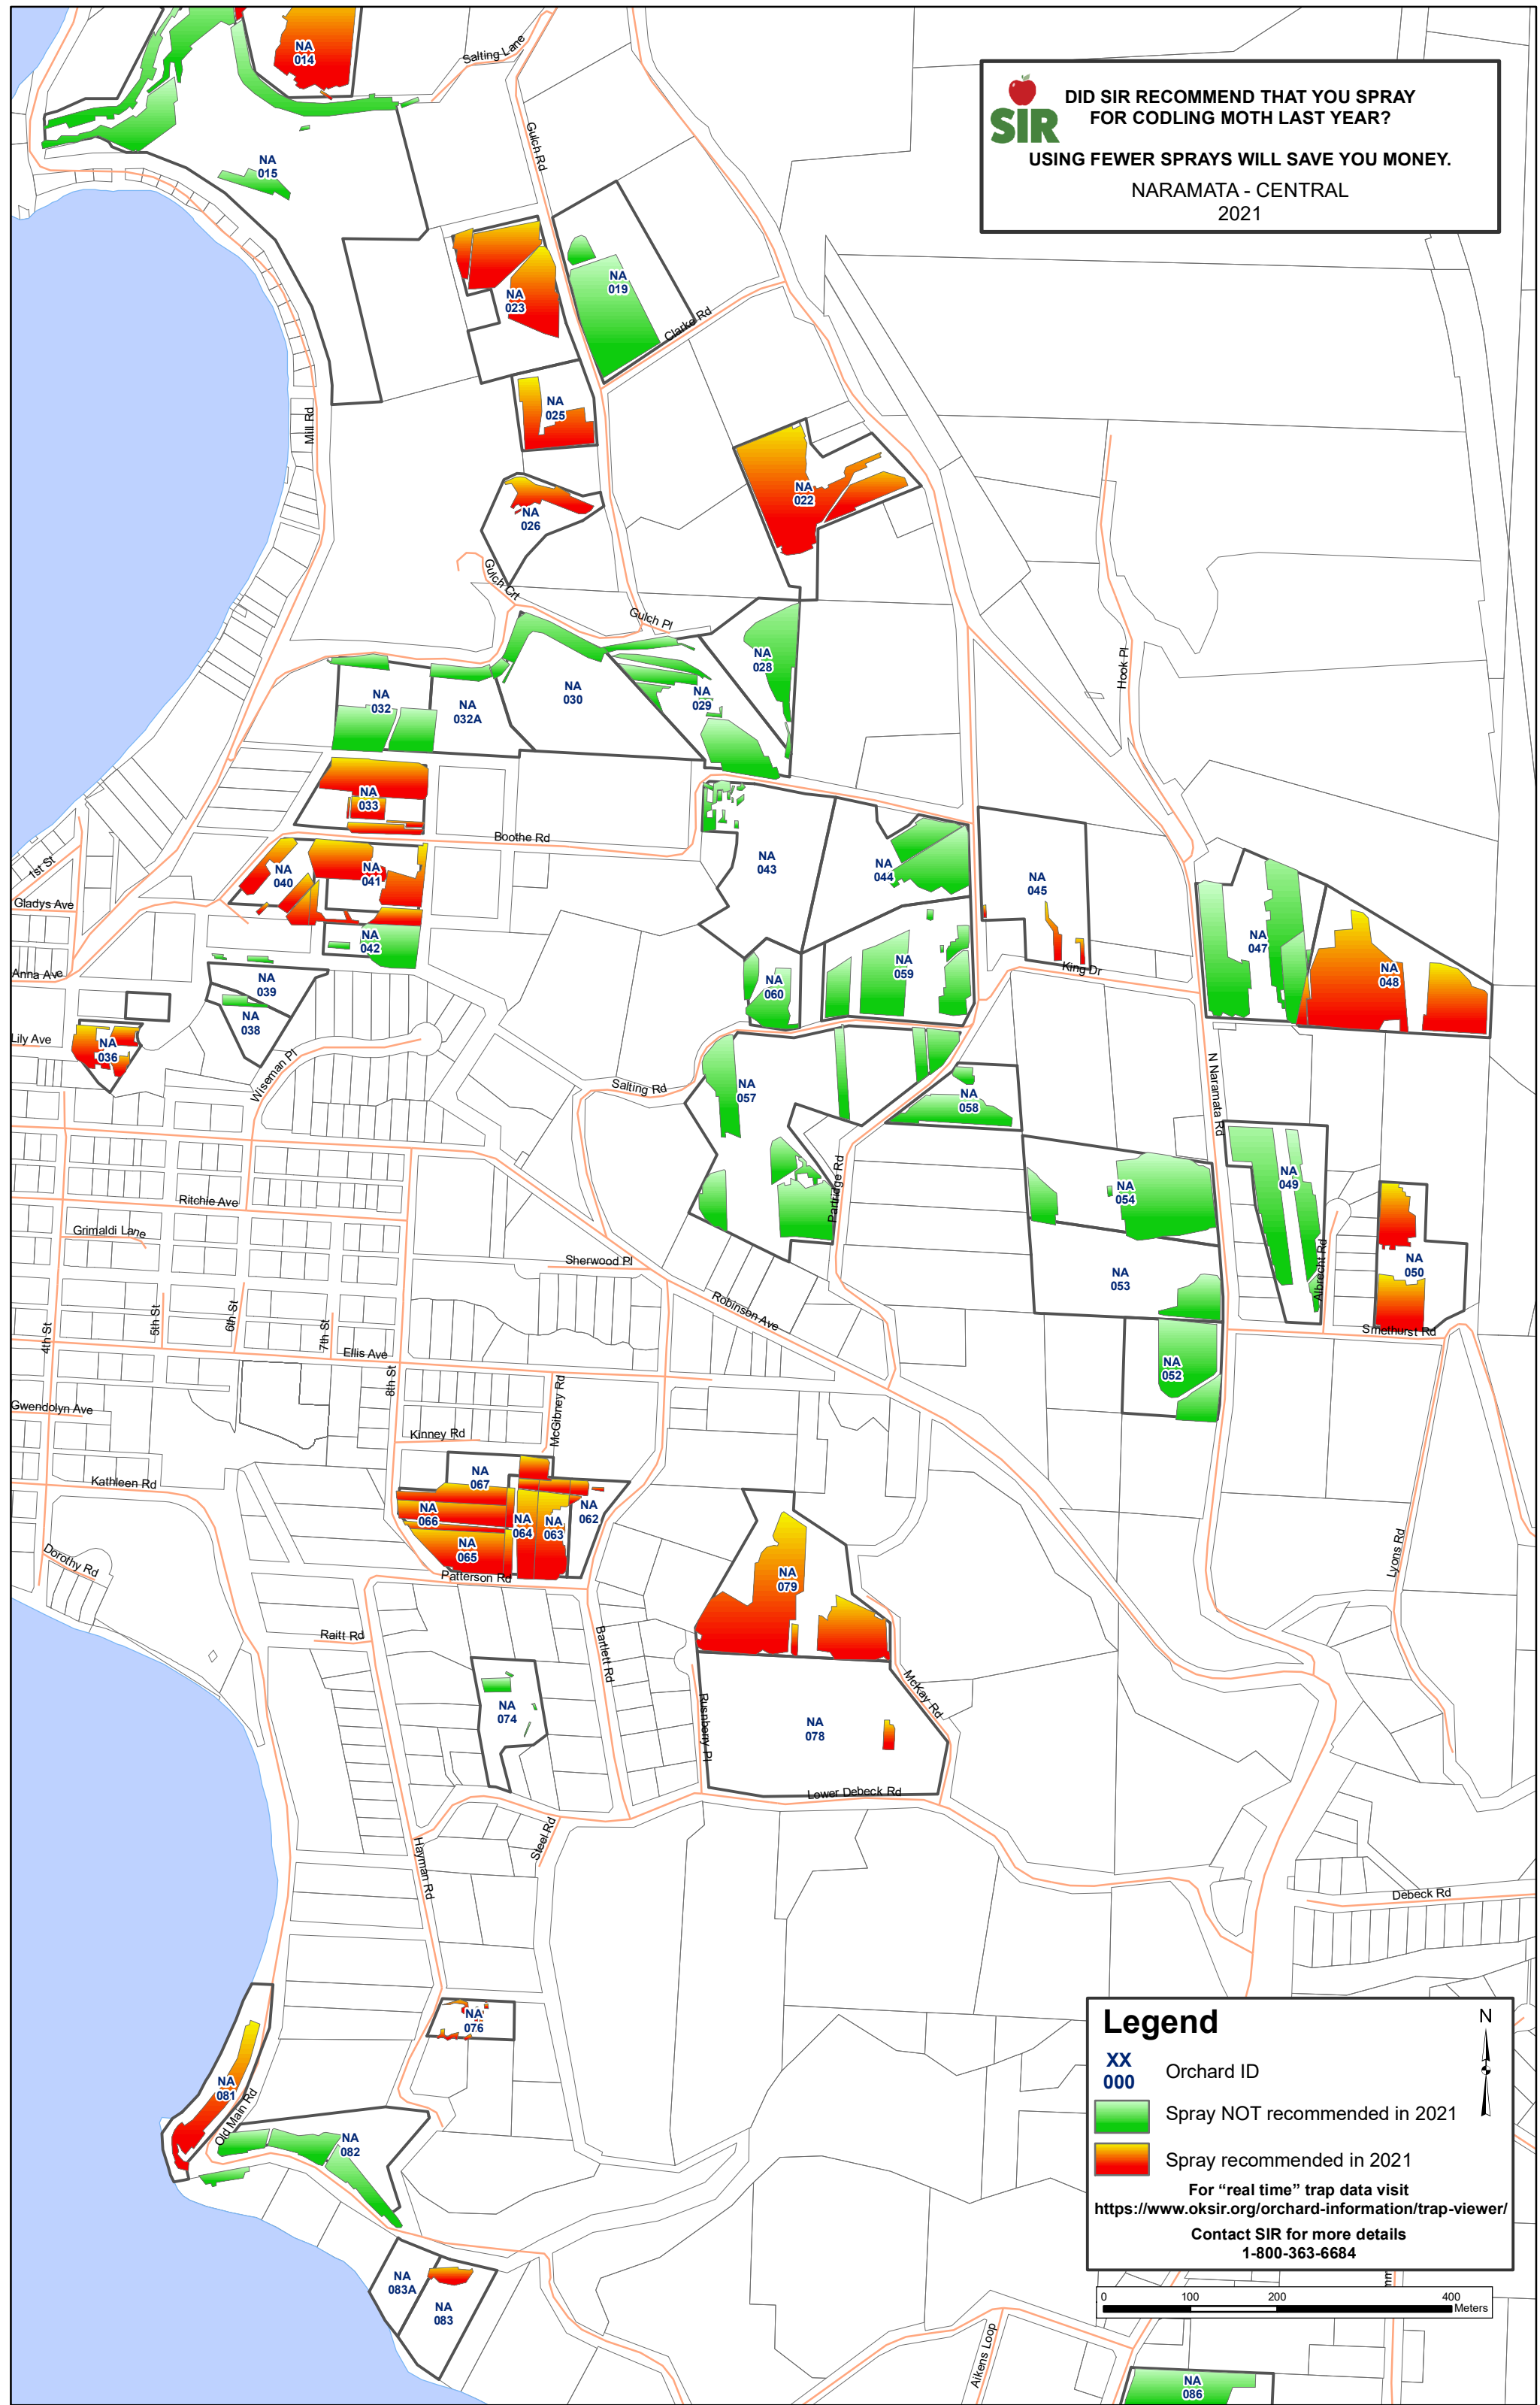

SIR DID SIR RECOMMEND THAT YOU SPRAY FOR CODLING MOTH LAST YEAR?
 USING FEWER SPRAYS WILL SAVE YOU MONEY.
 NARAMATA - CENTRAL
 2021

Legend

- XX 000** Orchard ID
- Spray NOT recommended in 2021
- Spray recommended in 2021

For "real time" trap data visit
<https://www.oksir.org/orchard-information/trap-viewer/>
 Contact SIR for more details
 1-800-363-6684