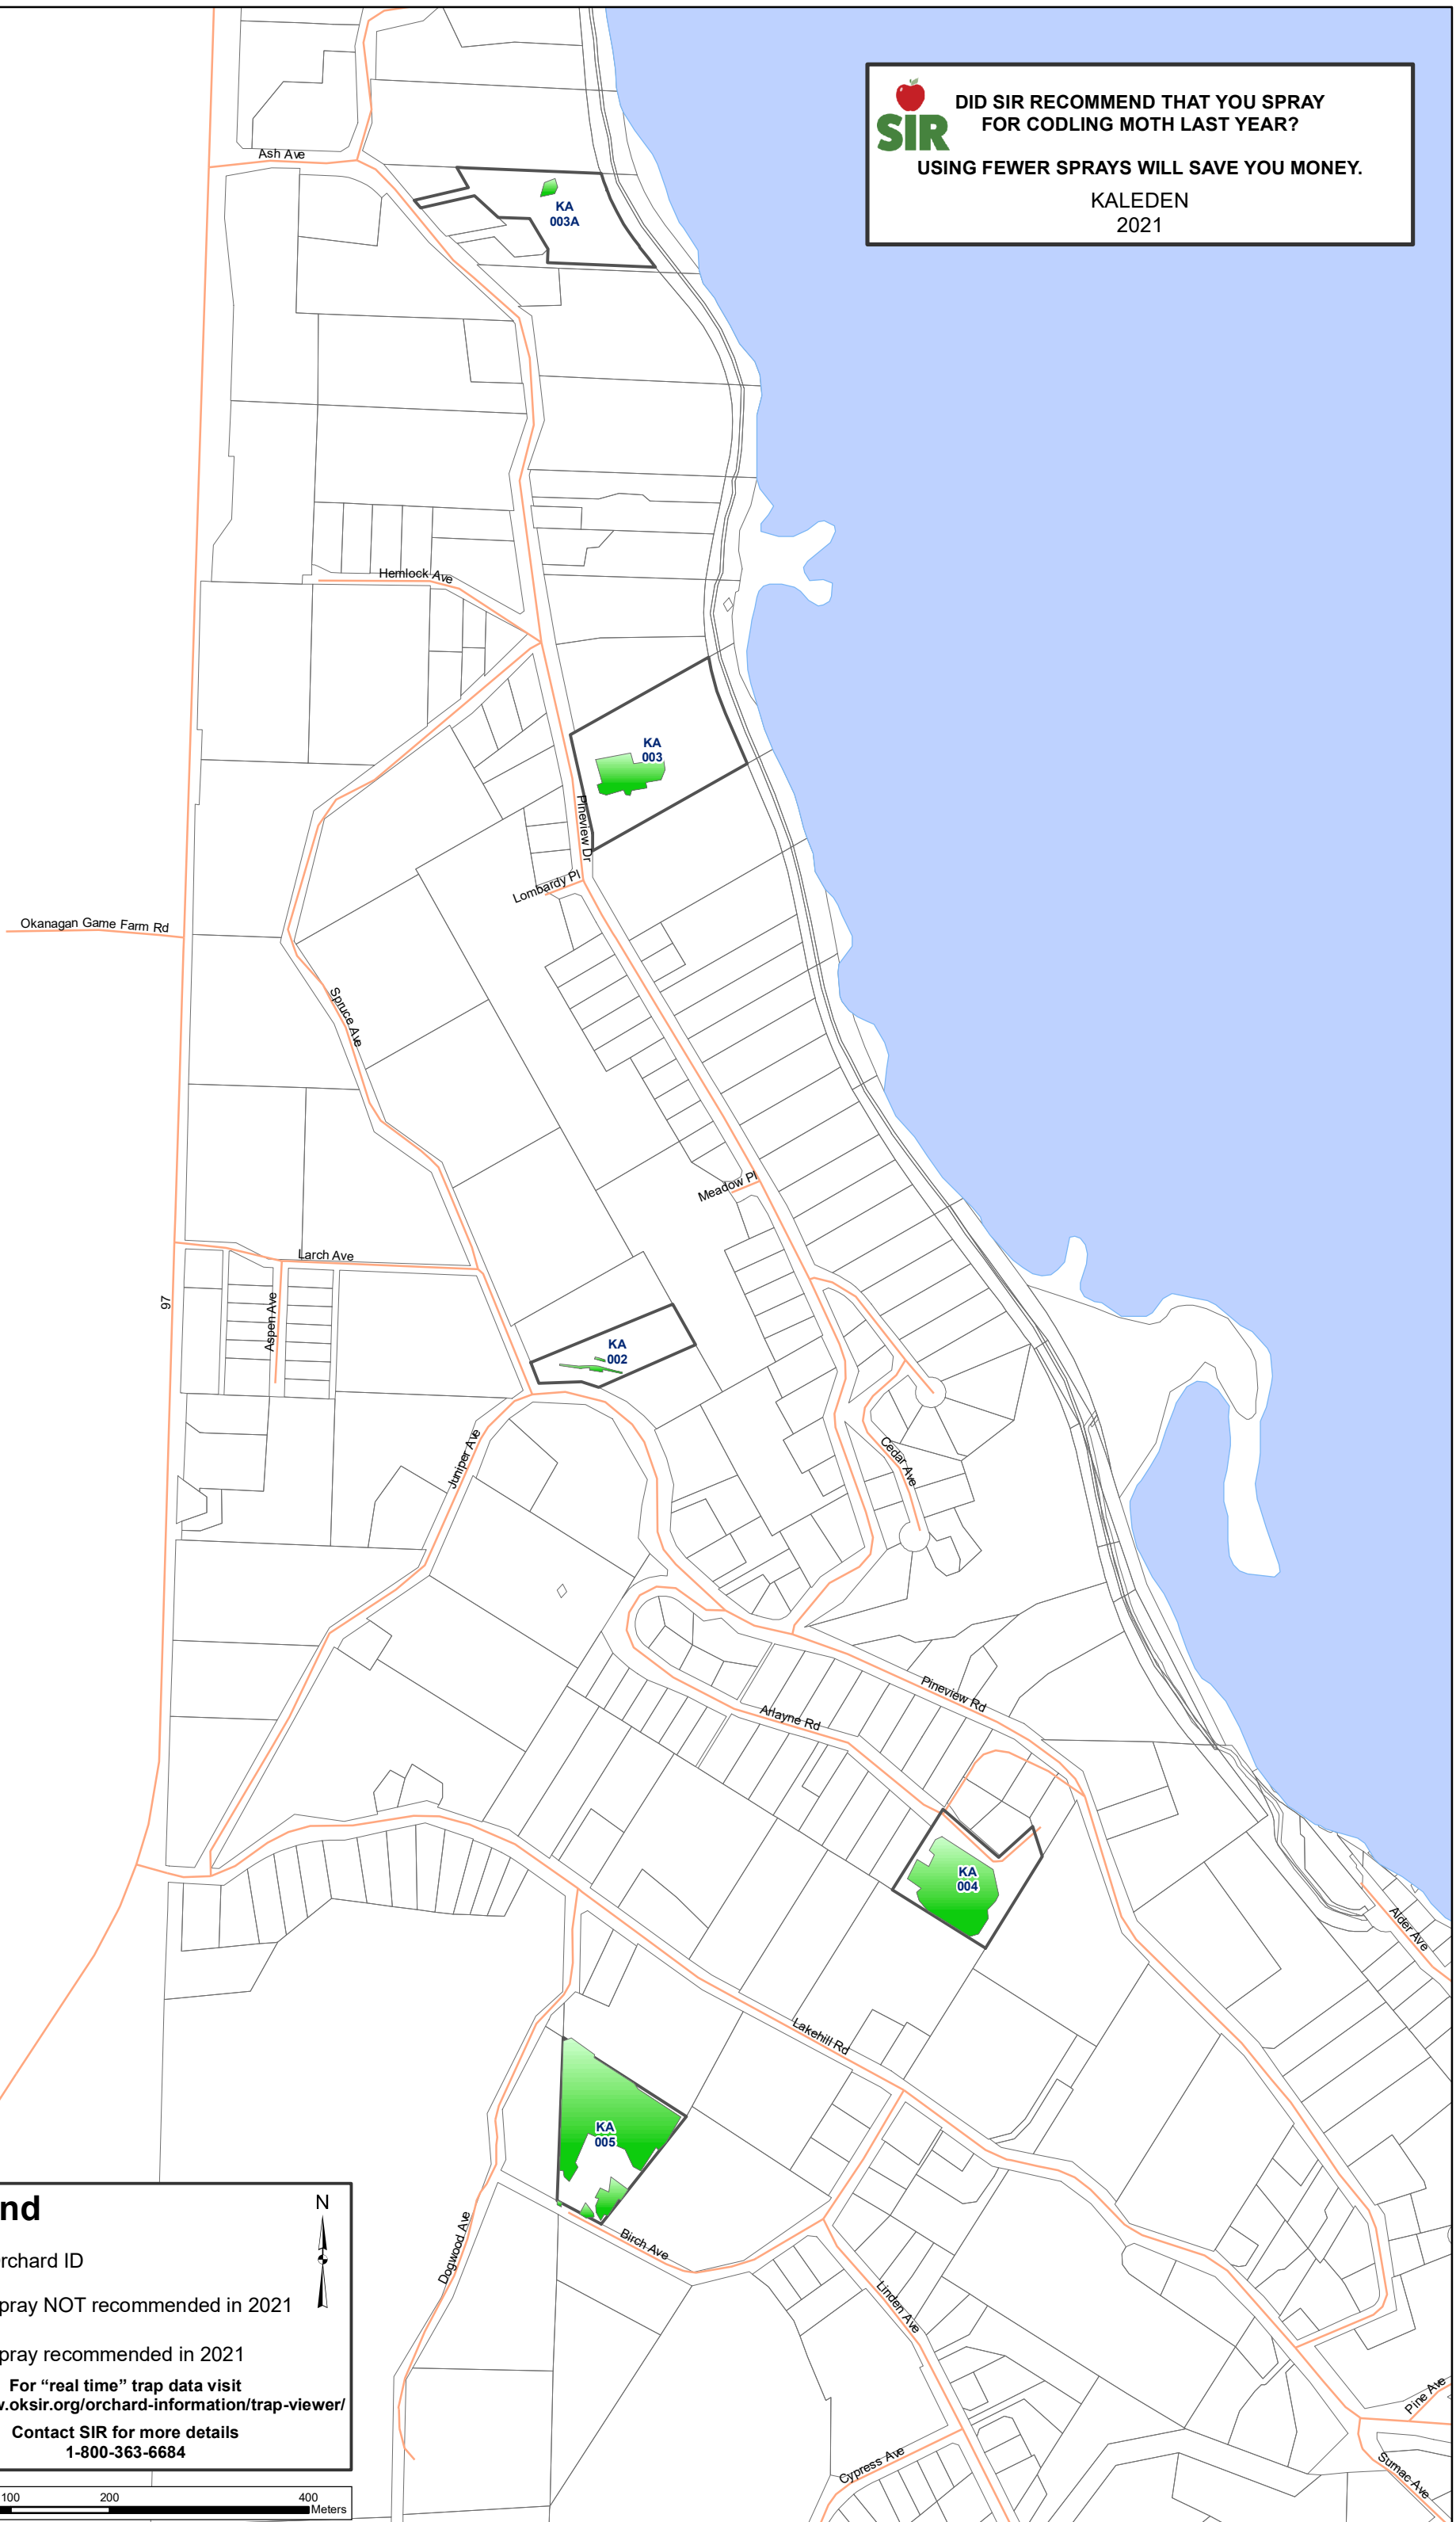

DID SIR RECOMMEND THAT YOU SPRAY FOR CODLING MOTH LAST YEAR?
USING FEWER SPRAYS WILL SAVE YOU MONEY.
 KALEDEN
 2021

Legend

XX
000 Orchard ID

 Spray NOT recommended in 2021

 Spray recommended in 2021

For "real time" trap data visit
<https://www.oksir.org/orchard-information/trap-viewer/>
 Contact SIR for more details
 1-800-363-6684

0 100 200 400
 Meters

N