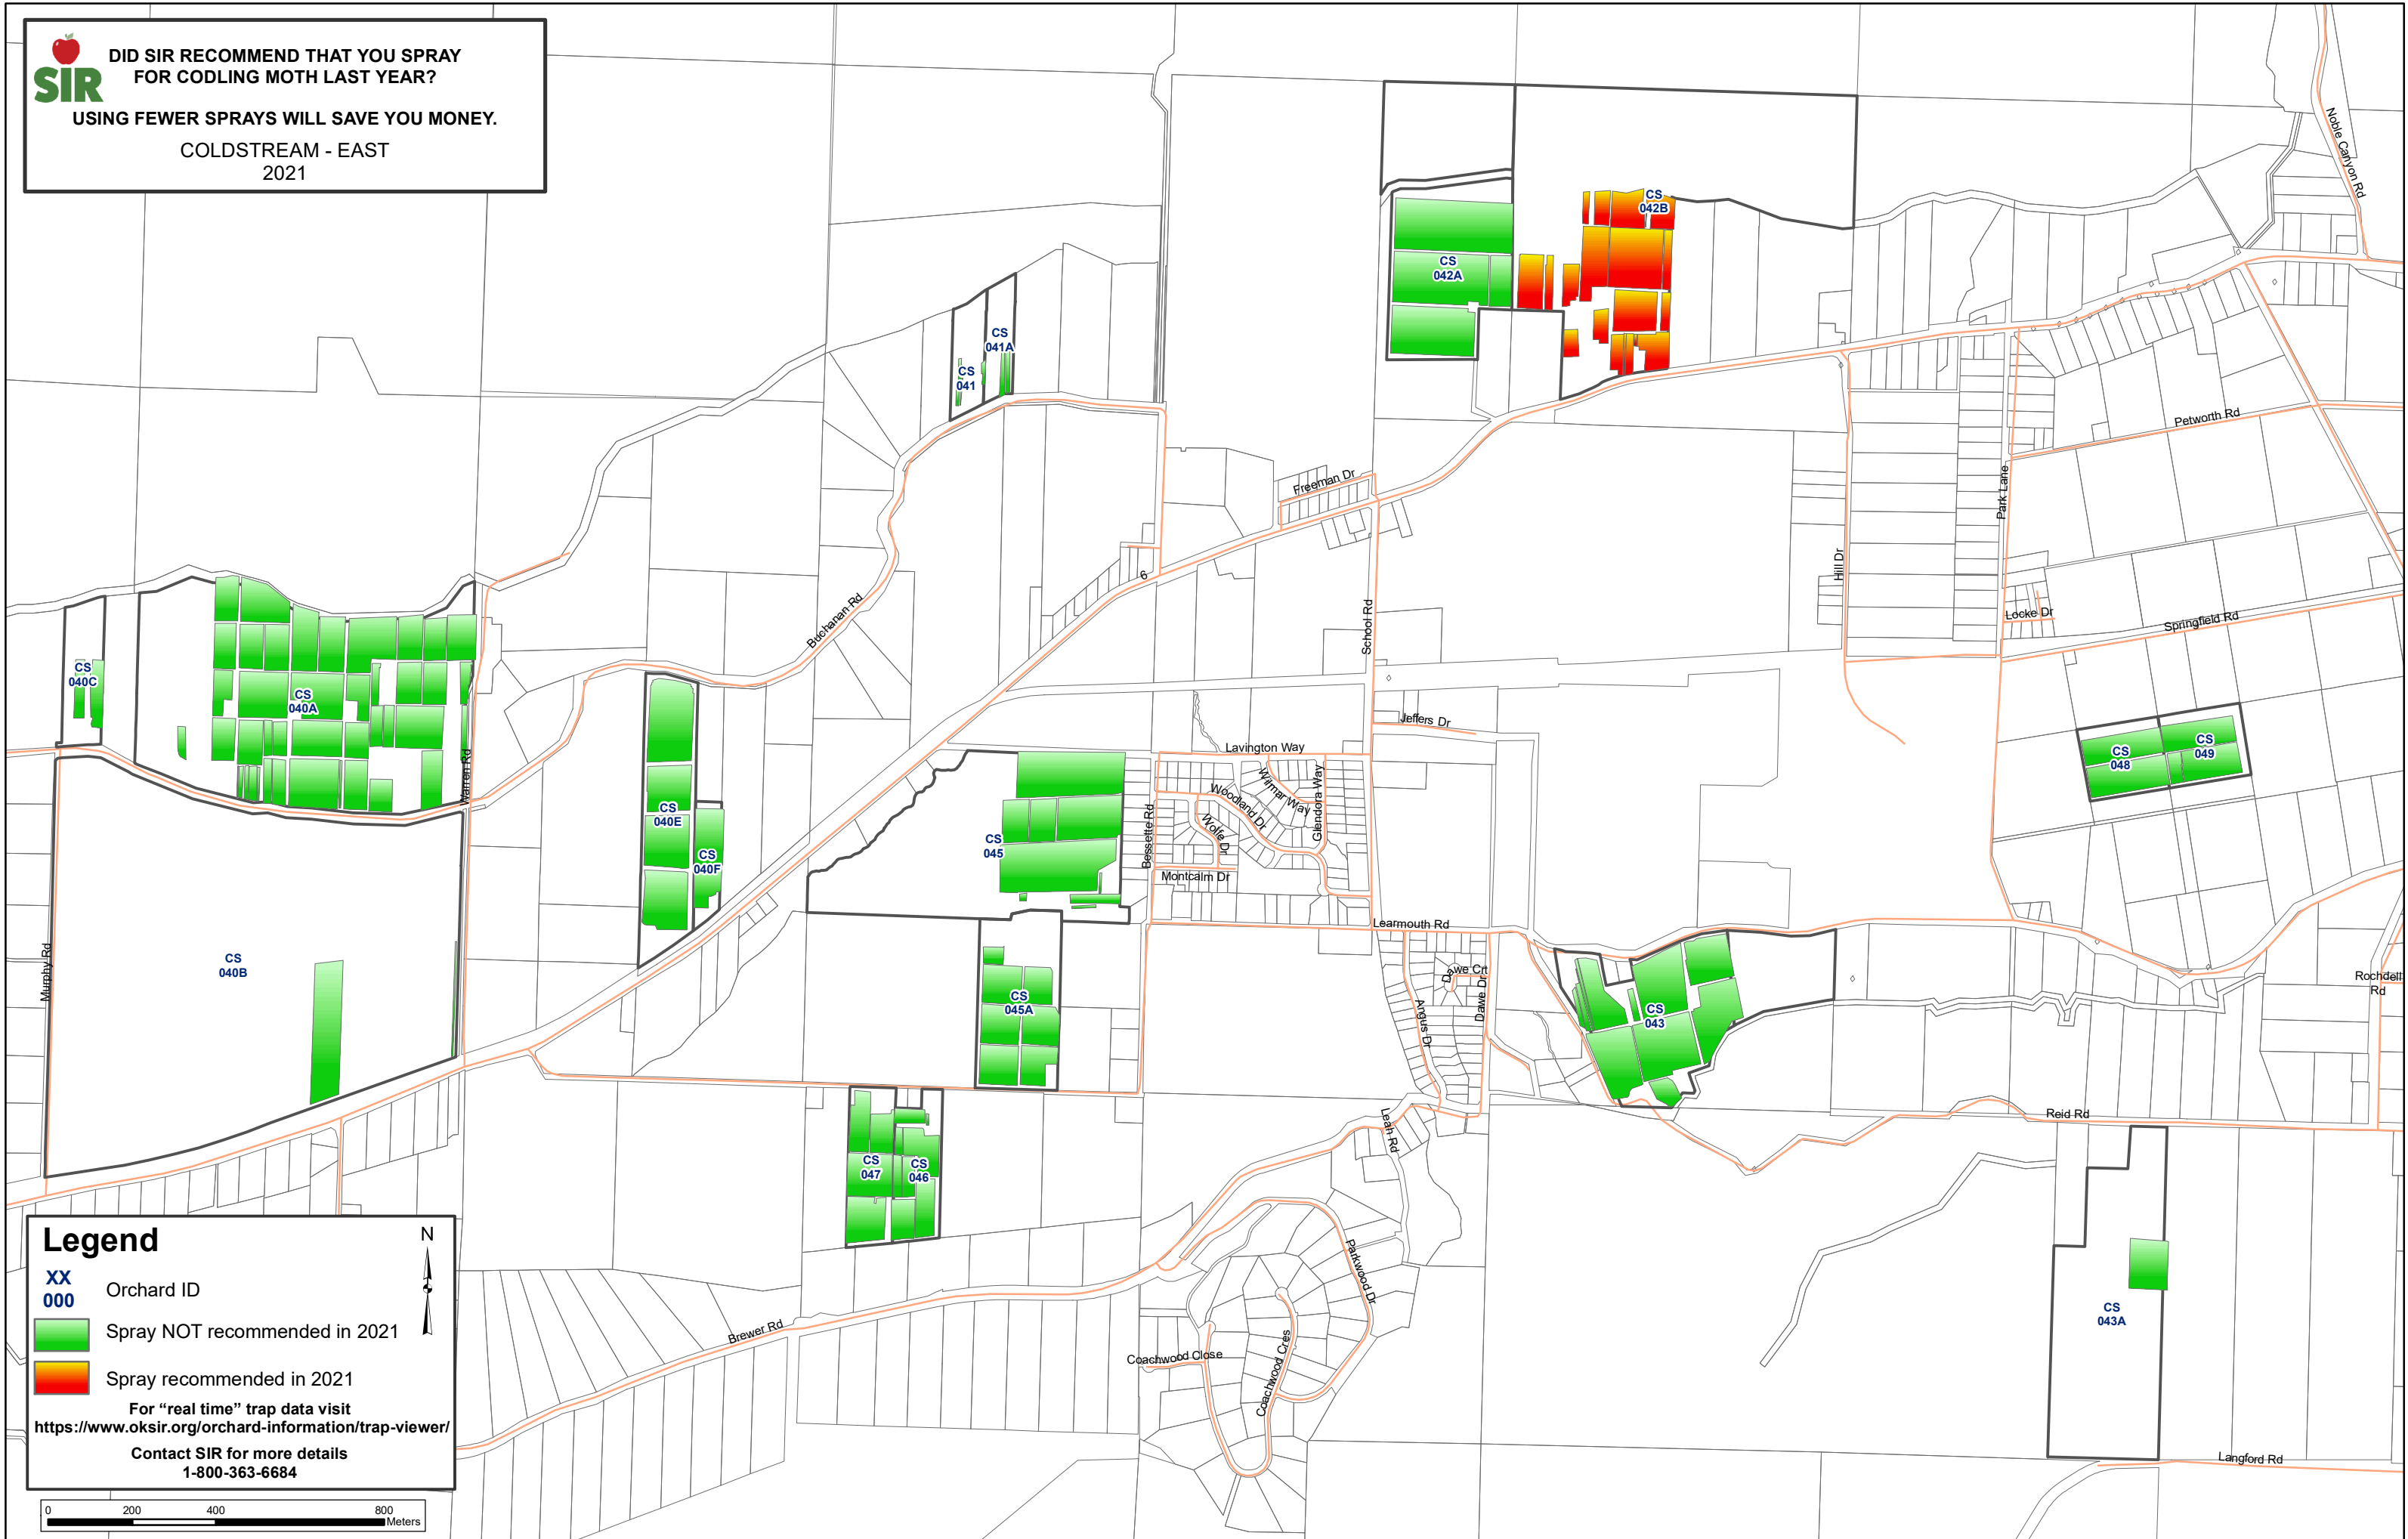

**DID SIR RECOMMEND THAT YOU SPRAY
FOR CODLING MOTH LAST YEAR?**

USING FEWER SPRAYS WILL SAVE YOU MONEY.

**COLDSTREAM - EAST
2021**

Legend

- XX** Orchard ID
- 000**
-  Spray NOT recommended in 2021
-  Spray recommended in 2021

For "real time" trap data visit
<https://www.oksir.org/orchard-information/trap-viewer/>
Contact SIR for more details
1-800-363-6684