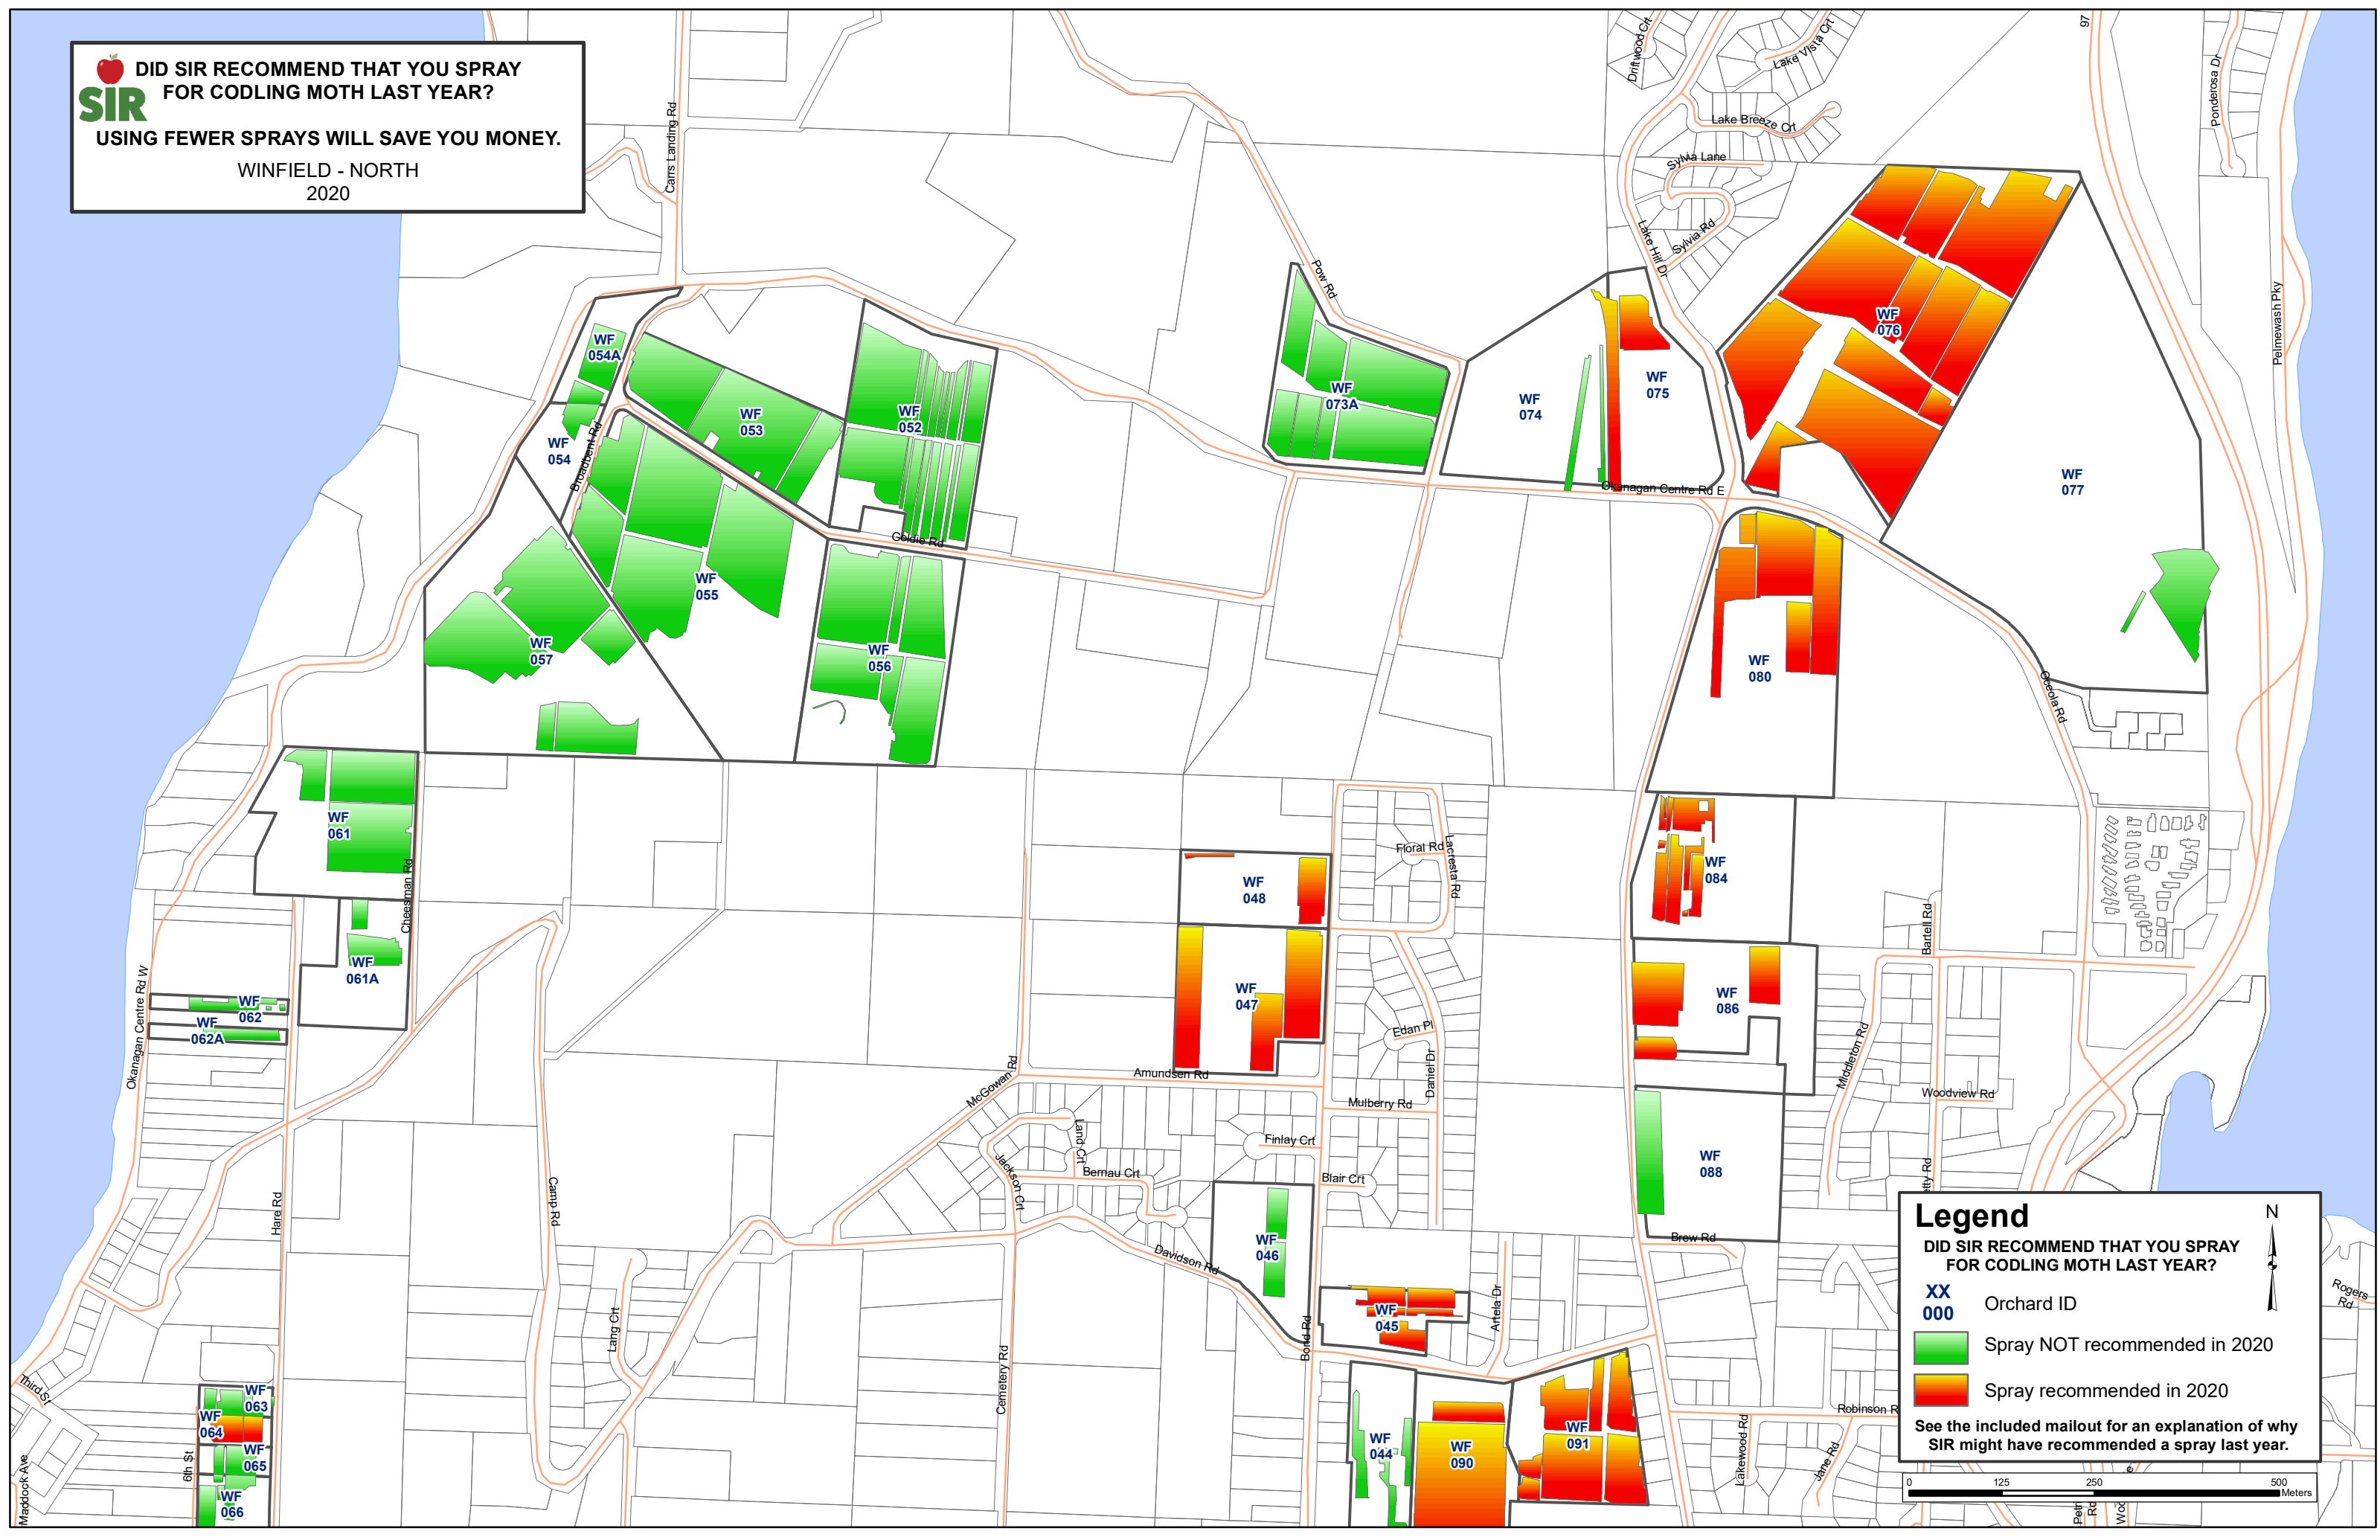

DID SIR RECOMMEND THAT YOU SPRAY FOR CODLING MOTH LAST YEAR?
USING FEWER SPRAYS WILL SAVE YOU MONEY.
 WINFIELD - NORTH
 2020

Legend

DID SIR RECOMMEND THAT YOU SPRAY FOR CODLING MOTH LAST YEAR?

XX Orchard ID

000 Orchard ID

 Spray NOT recommended in 2020

 Spray recommended in 2020

See the included mailout for an explanation of why SIR might have recommended a spray last year.

0 125 250 500 Meters