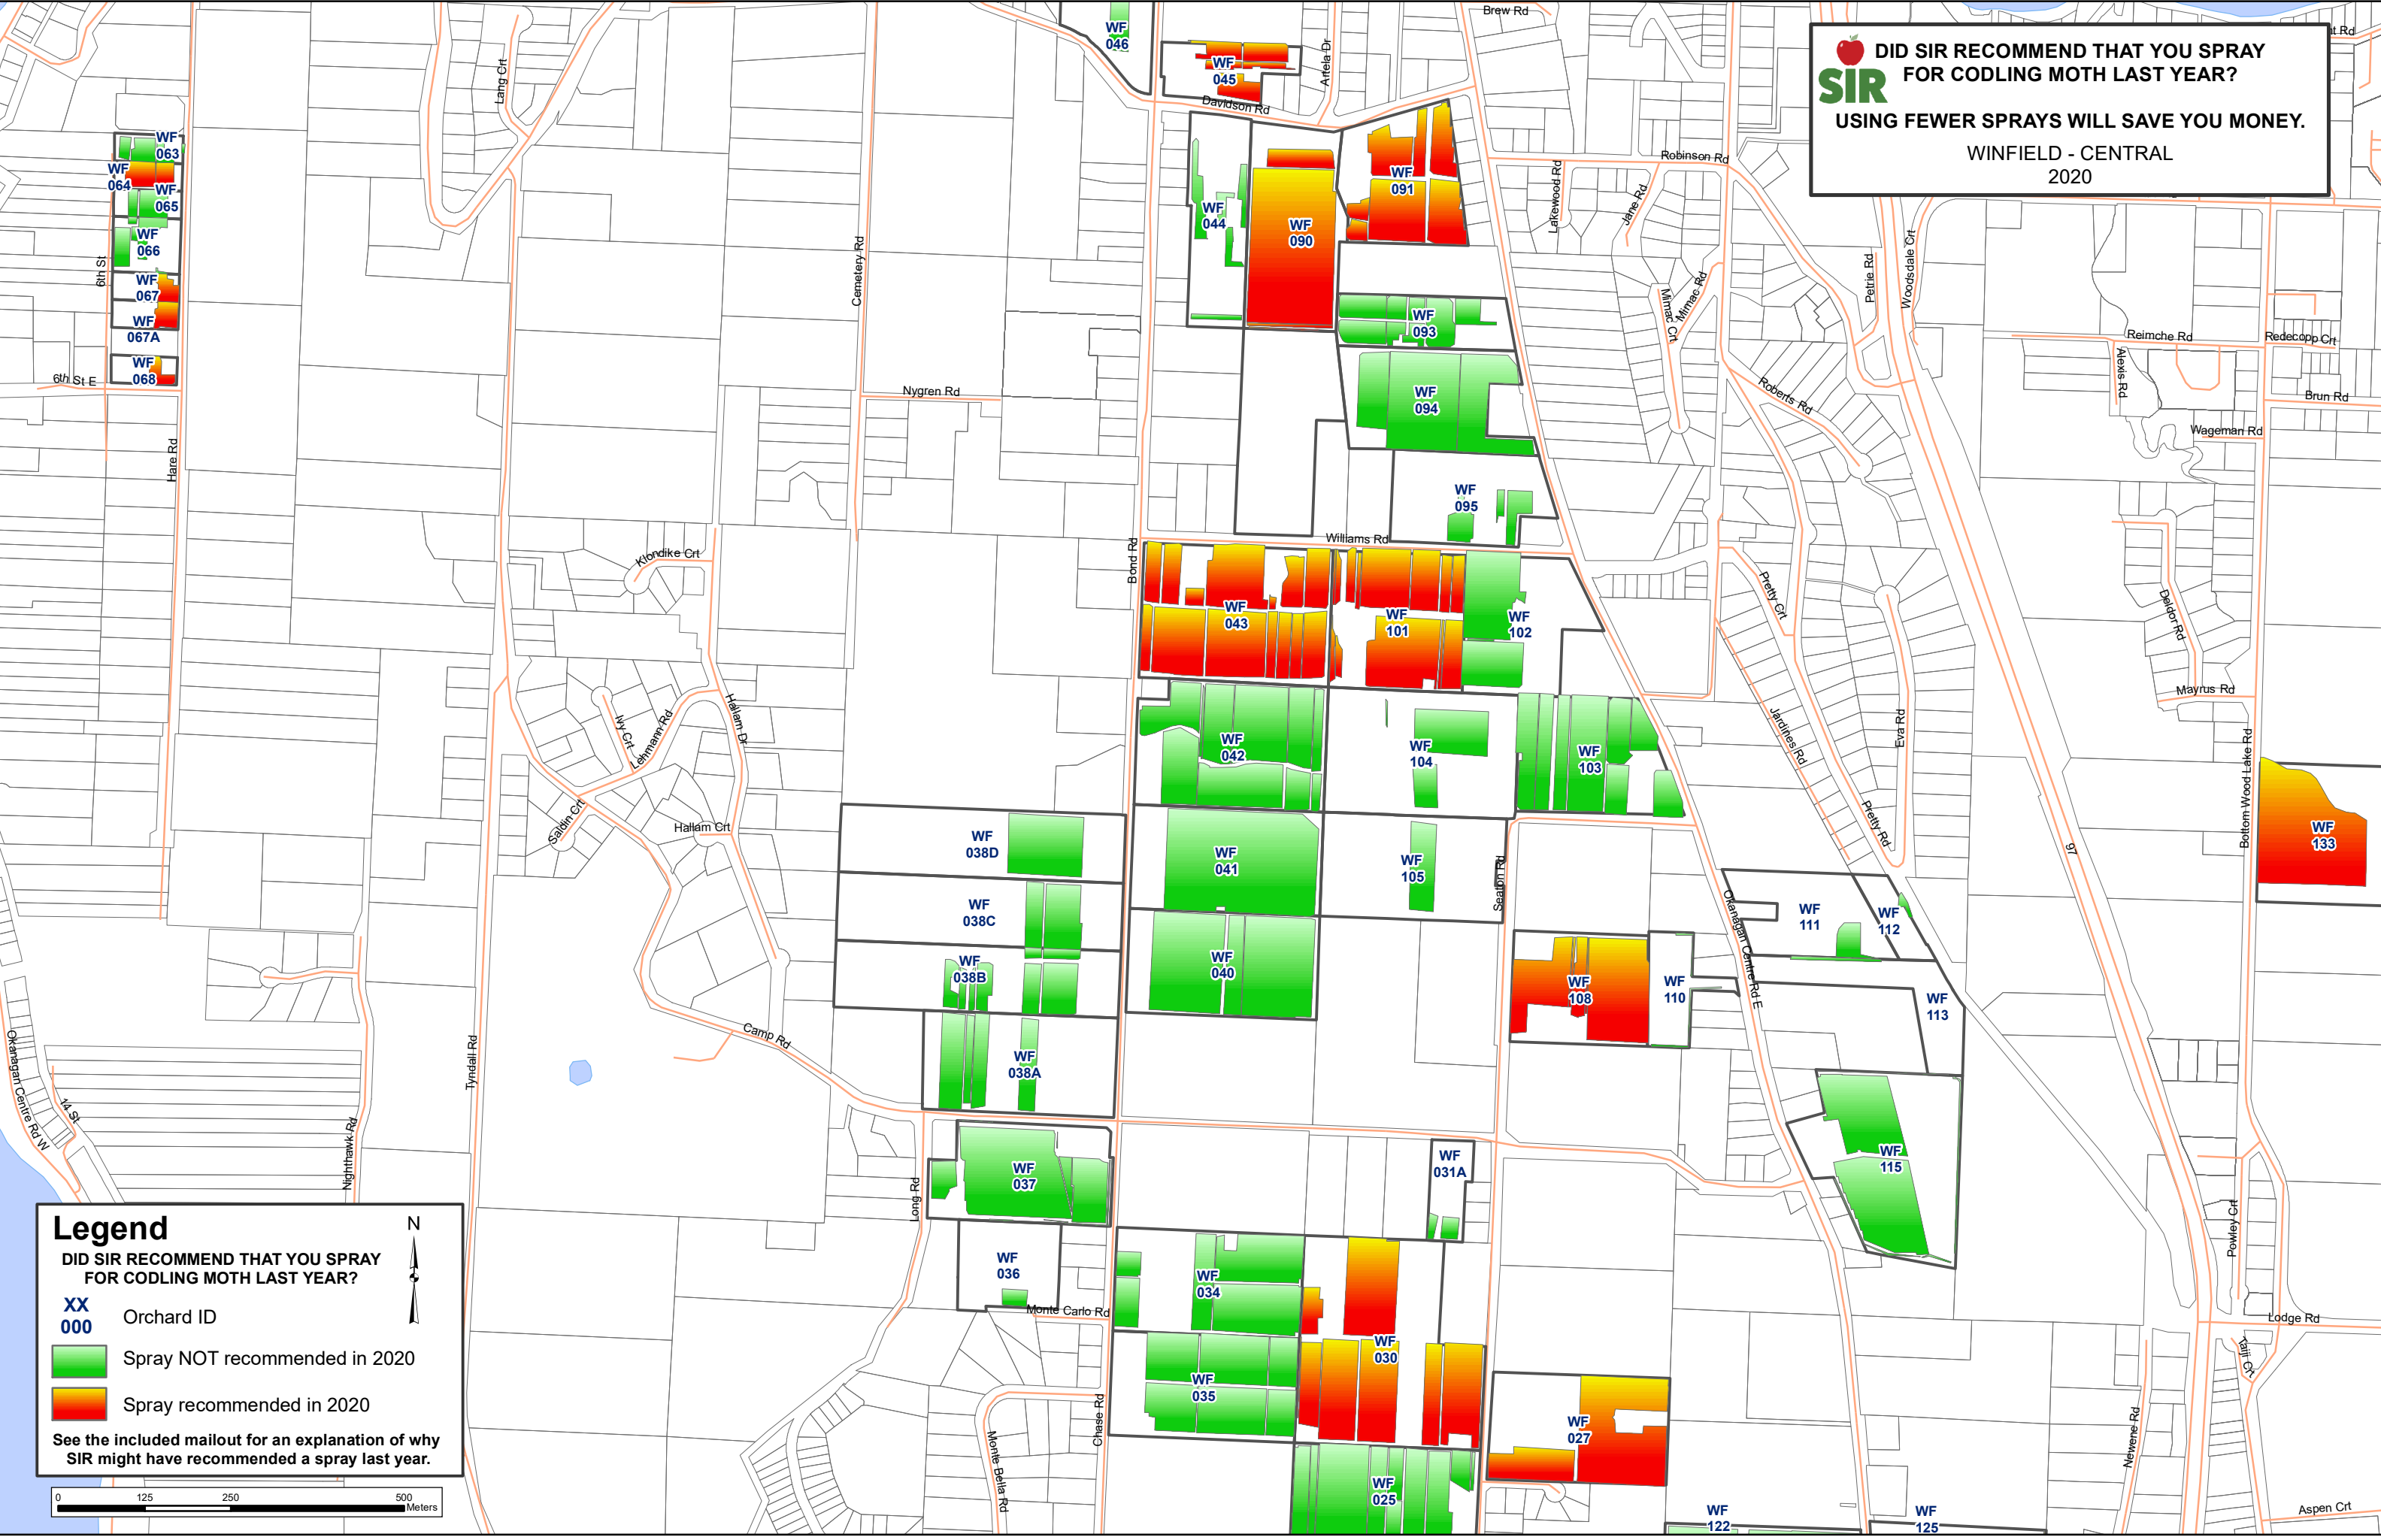

**DID SIR RECOMMEND THAT YOU SPRAY FOR CODLING MOTH LAST YEAR?**  
**SIR**  
 USING FEWER SPRAYS WILL SAVE YOU MONEY.  
 WINFIELD - CENTRAL  
 2020

**Legend**

DID SIR RECOMMEND THAT YOU SPRAY FOR CODLING MOTH LAST YEAR?

XX Orchard ID

000

Spray NOT recommended in 2020

Spray recommended in 2020

See the included mailout for an explanation of why SIR might have recommended a spray last year.