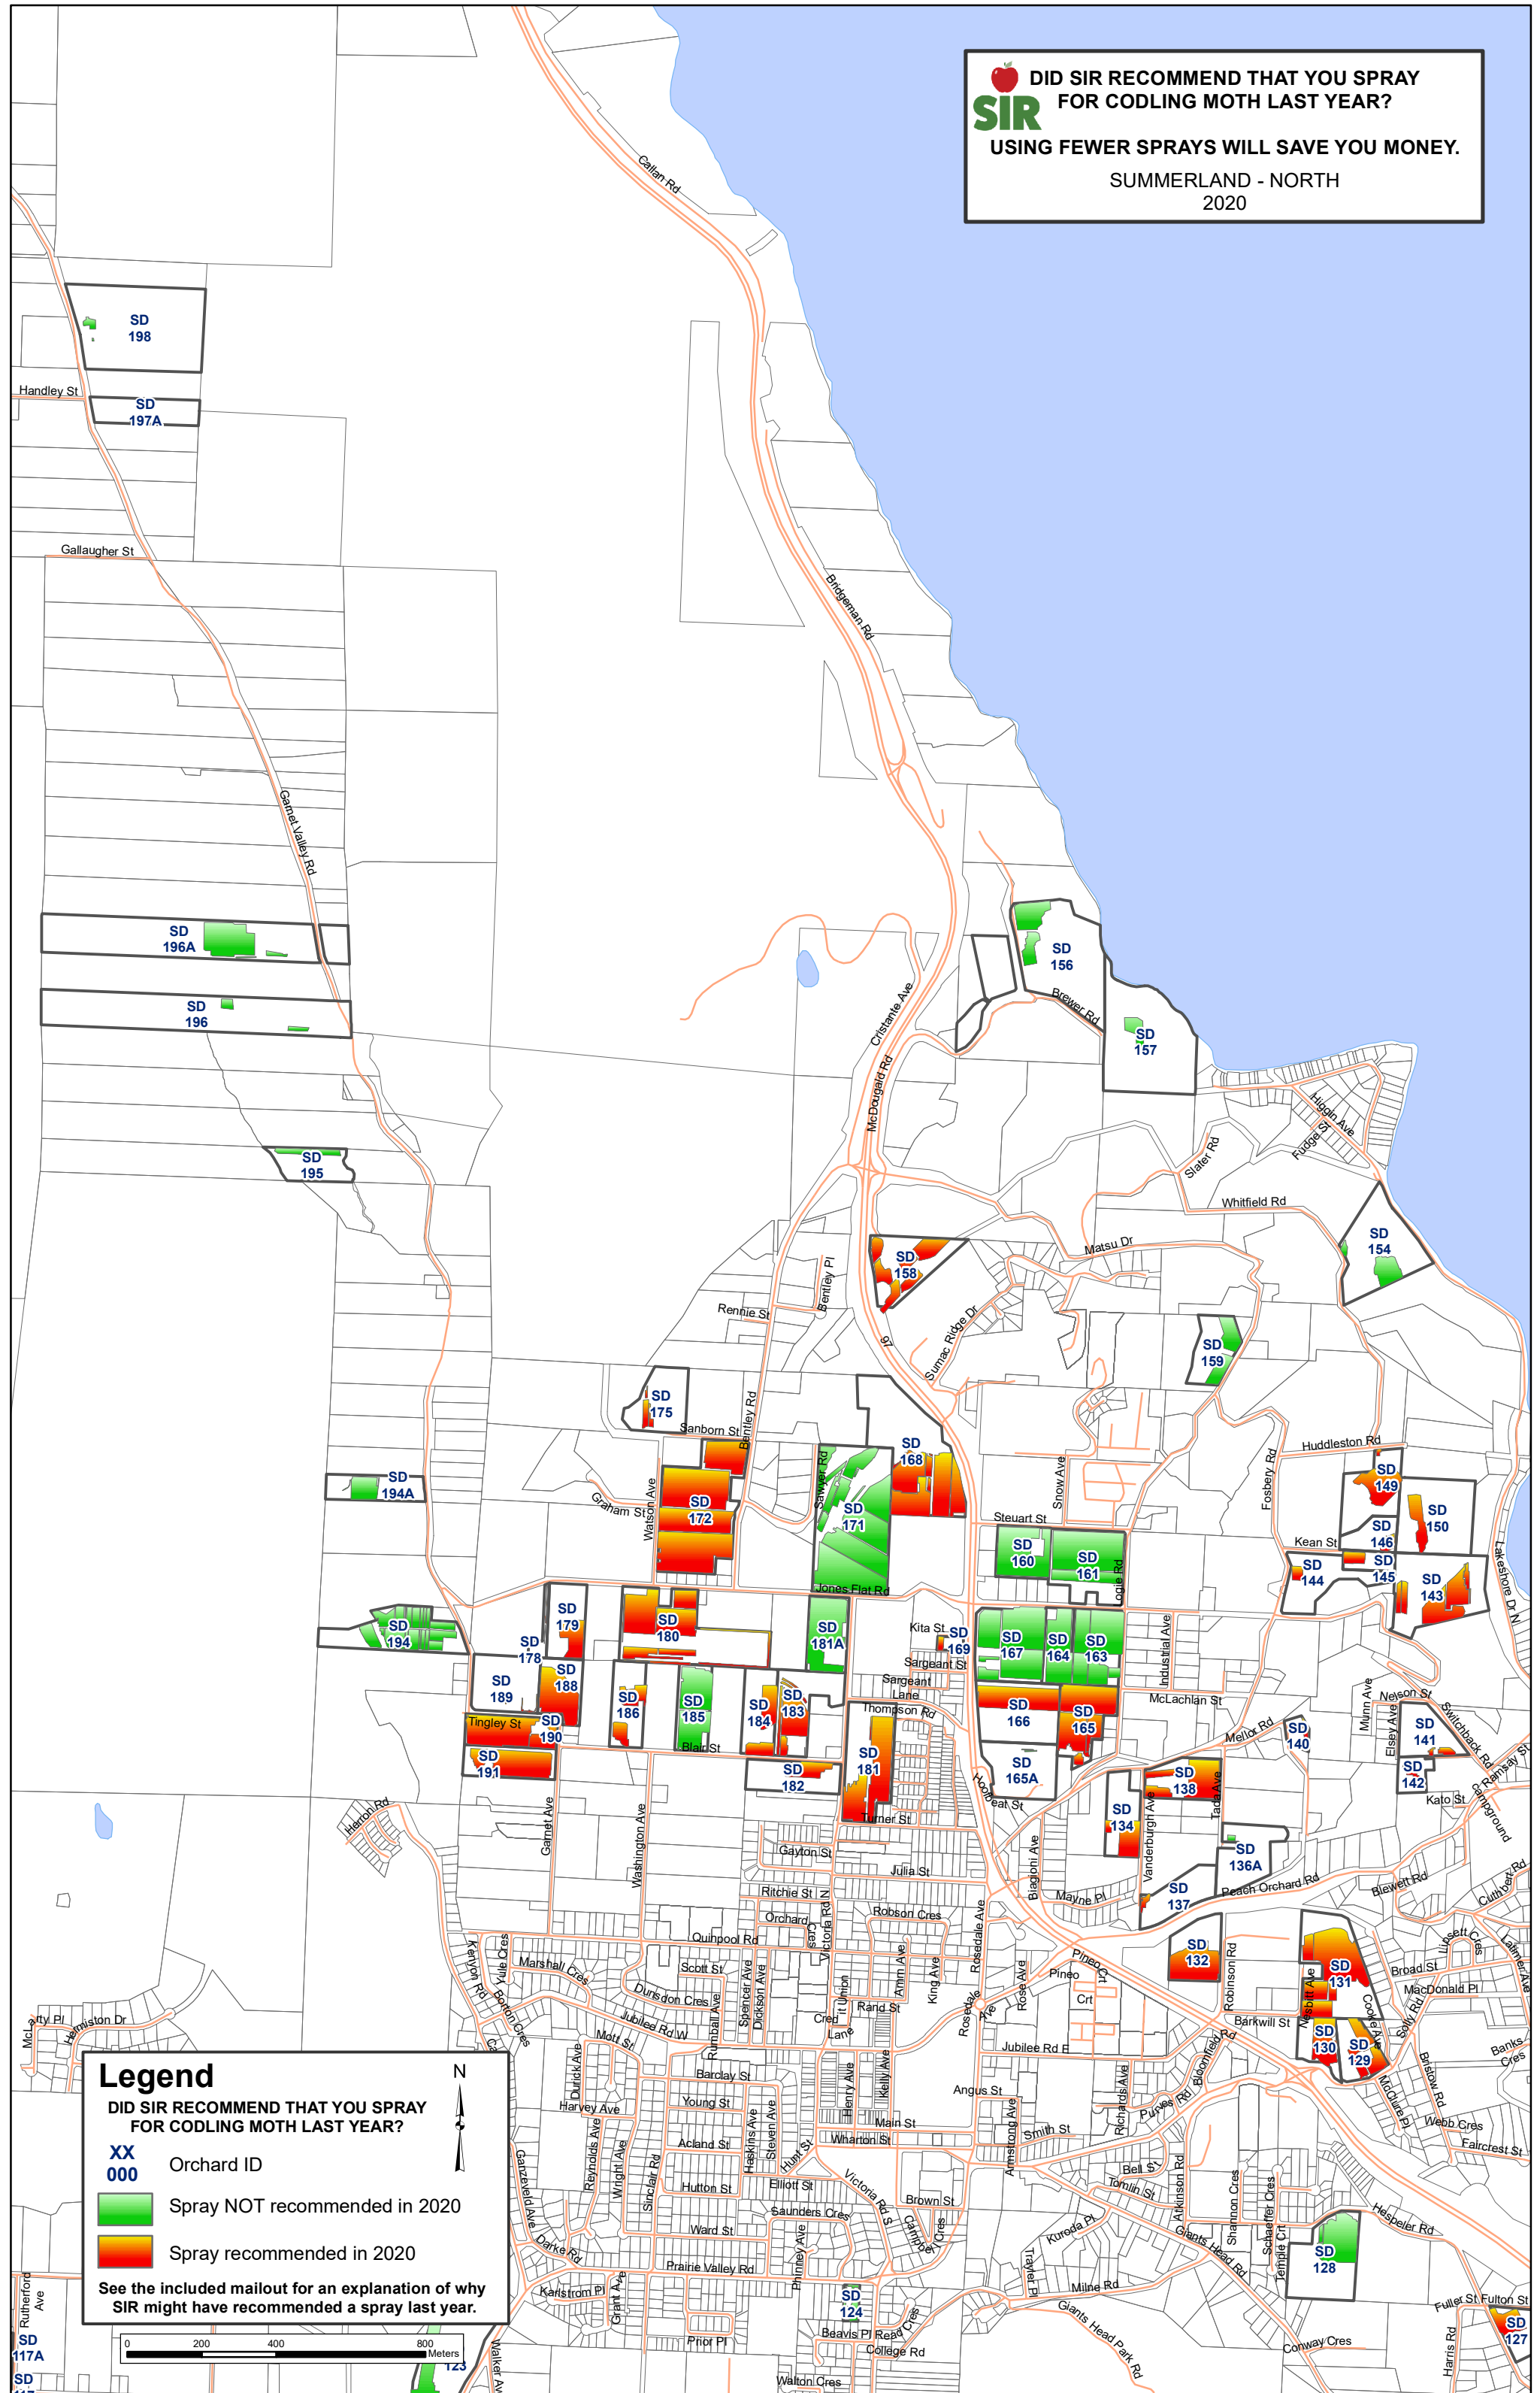

SIR DID SIR RECOMMEND THAT YOU SPRAY FOR CODLING MOTH LAST YEAR?
 USING FEWER SPRAYS WILL SAVE YOU MONEY.
 SUMMERLAND - NORTH
 2020

Legend

DID SIR RECOMMEND THAT YOU SPRAY FOR CODLING MOTH LAST YEAR?

XX
000 Orchard ID

Spray NOT recommended in 2020

Spray recommended in 2020

See the included mailout for an explanation of why SIR might have recommended a spray last year.