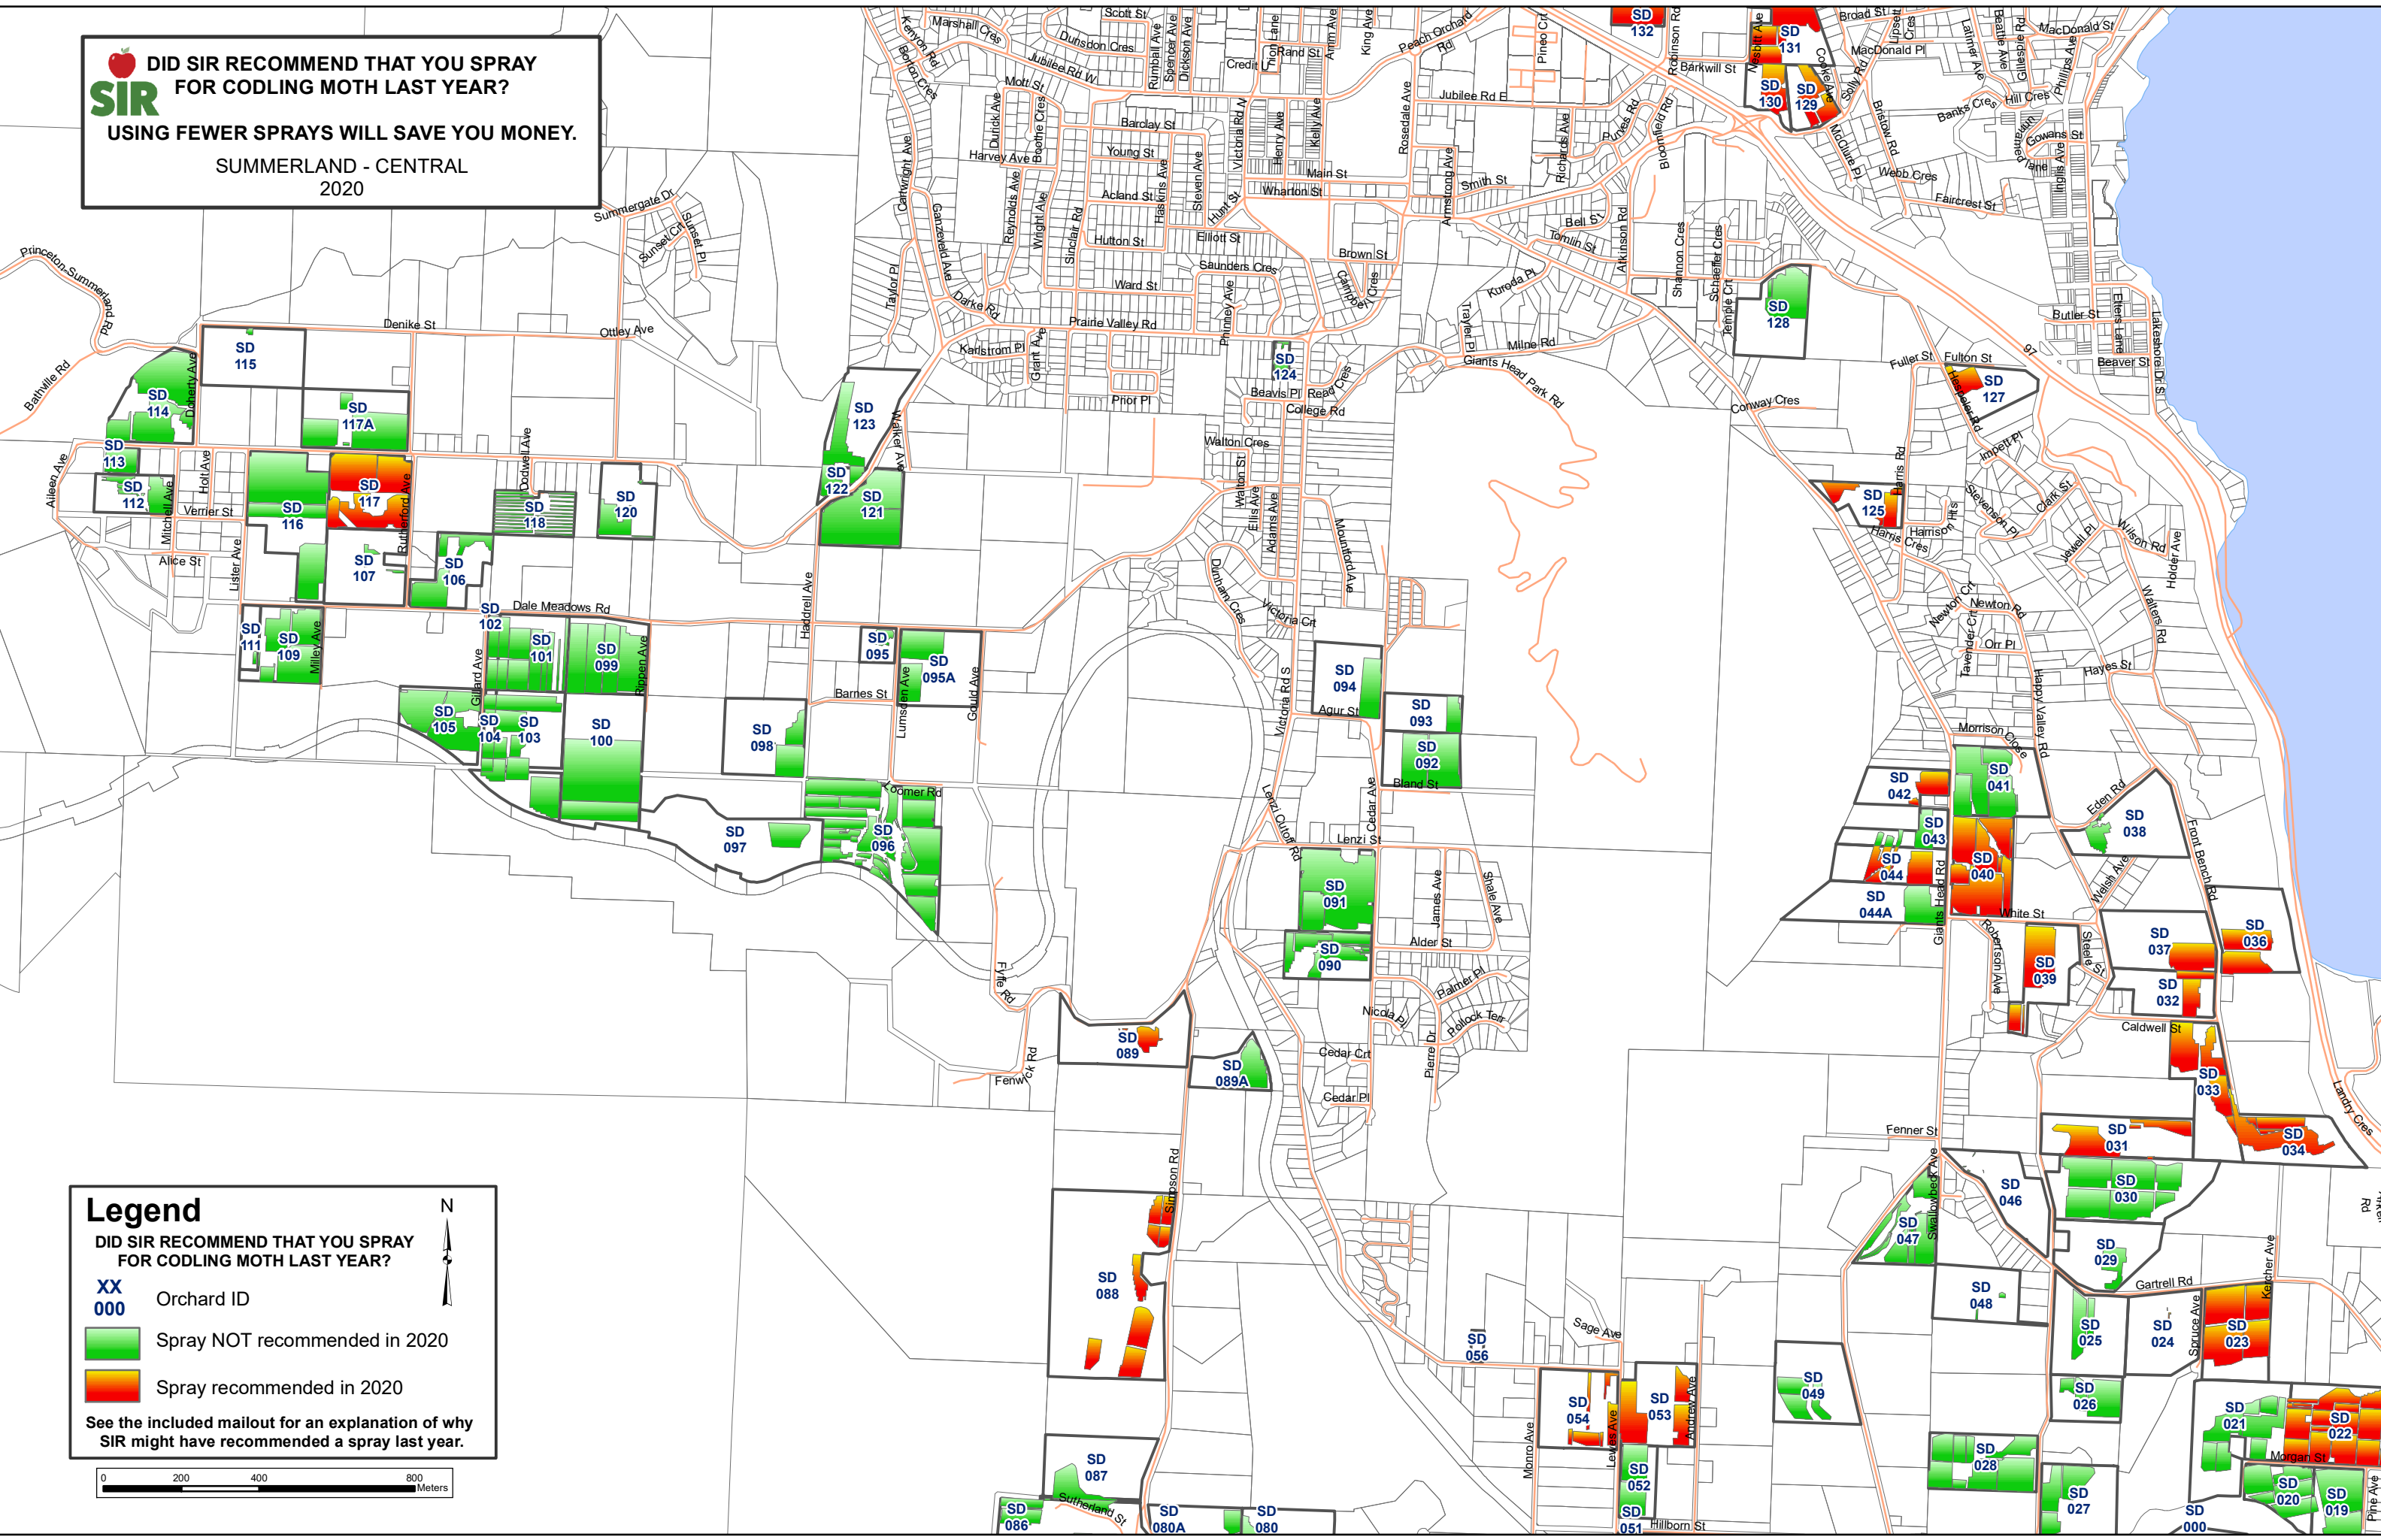

**SIR** DID SIR RECOMMEND THAT YOU SPRAY FOR CODLING MOTH LAST YEAR?  
 USING FEWER SPRAYS WILL SAVE YOU MONEY.  
 SUMMERLAND - CENTRAL  
 2020

**Legend**

DID SIR RECOMMEND THAT YOU SPRAY FOR CODLING MOTH LAST YEAR?

**XX 000** Orchard ID

Spray NOT recommended in 2020

Spray recommended in 2020

See the included mailout for an explanation of why SIR might have recommended a spray last year.