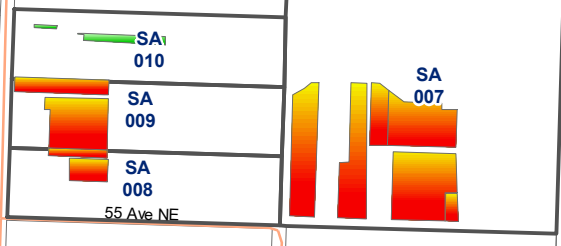

DID SIR RECOMMEND THAT YOU SPRAY FOR CODLING MOTH LAST YEAR?
USING FEWER SPRAYS WILL SAVE YOU MONEY.
SALMON ARM
2020

Legend

DID SIR RECOMMEND THAT YOU SPRAY FOR CODLING MOTH LAST YEAR?

XX 000 Orchard ID

Spray NOT recommended in 2020

Spray recommended in 2020

See the included mailout for an explanation of why SIR might have recommended a spray last year.

0 125 250 500 Meters