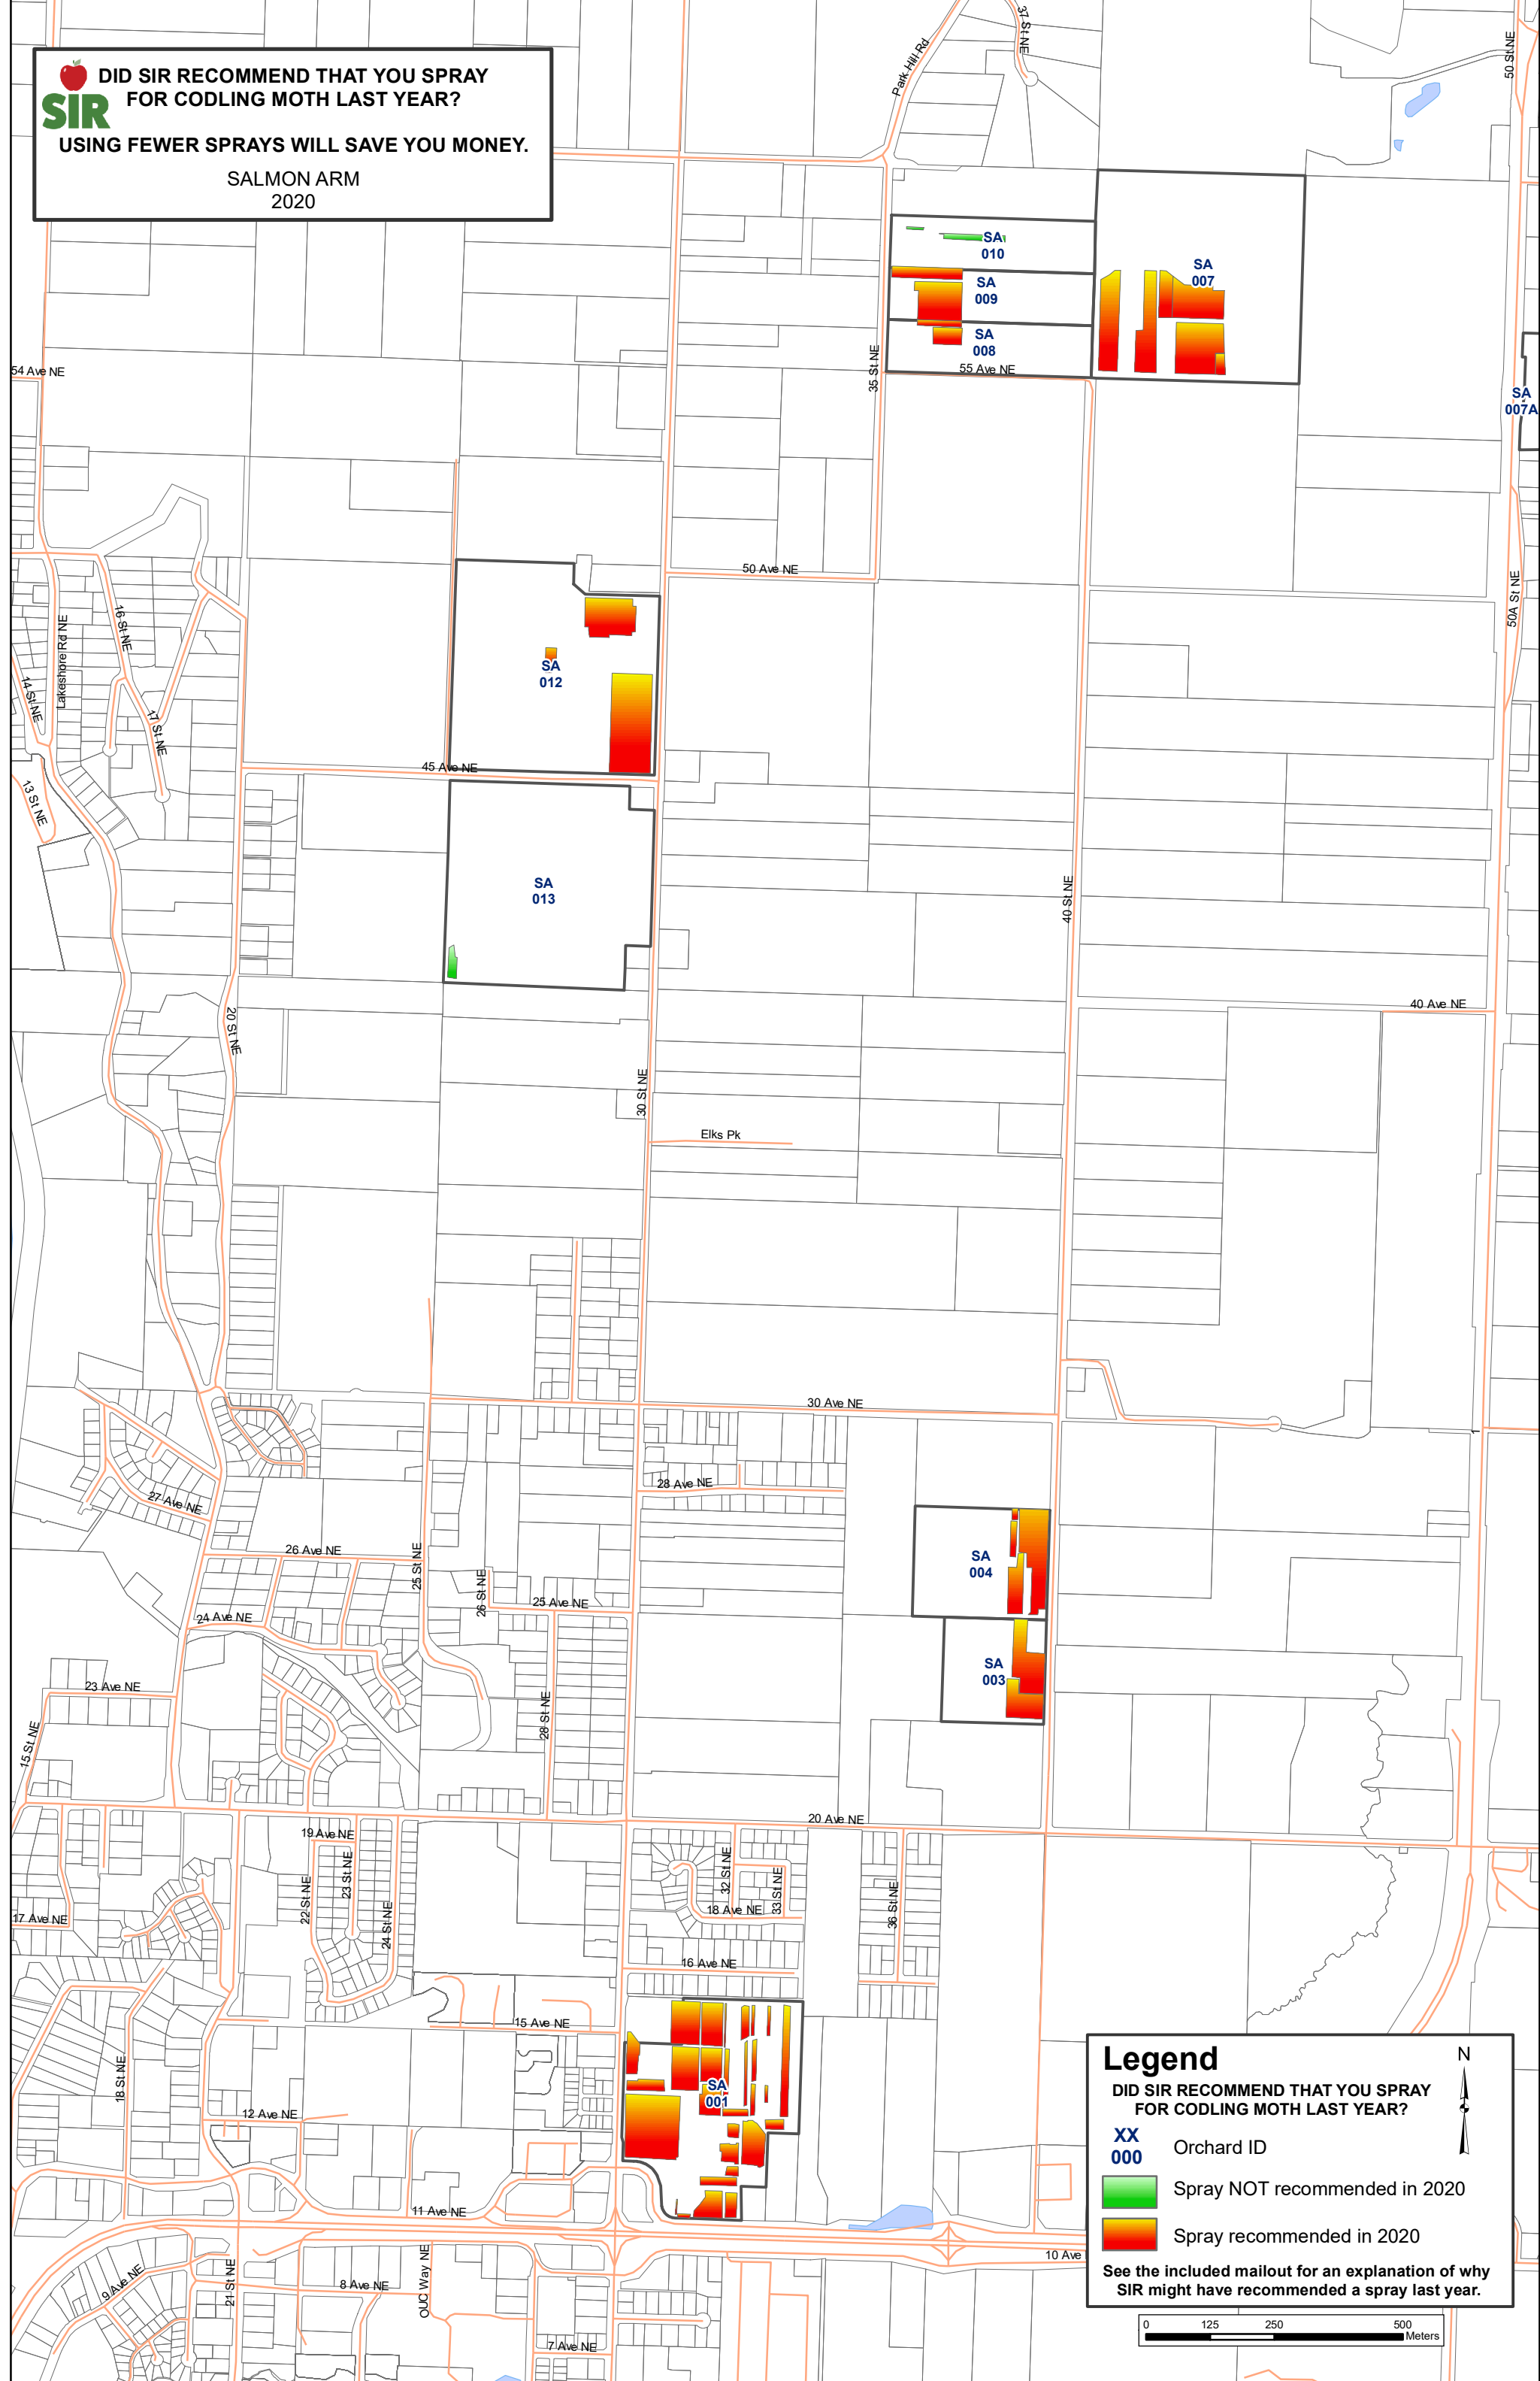

 **DID SIR RECOMMEND THAT YOU SPRAY FOR CODLING MOTH LAST YEAR?**
USING FEWER SPRAYS WILL SAVE YOU MONEY.
 SALMON ARM
 2020

Legend

DID SIR RECOMMEND THAT YOU SPRAY FOR CODLING MOTH LAST YEAR?

XX 000 Orchard ID

 Spray NOT recommended in 2020

 Spray recommended in 2020

See the included mailout for an explanation of why SIR might have recommended a spray last year.

0 125 250 500 Meters