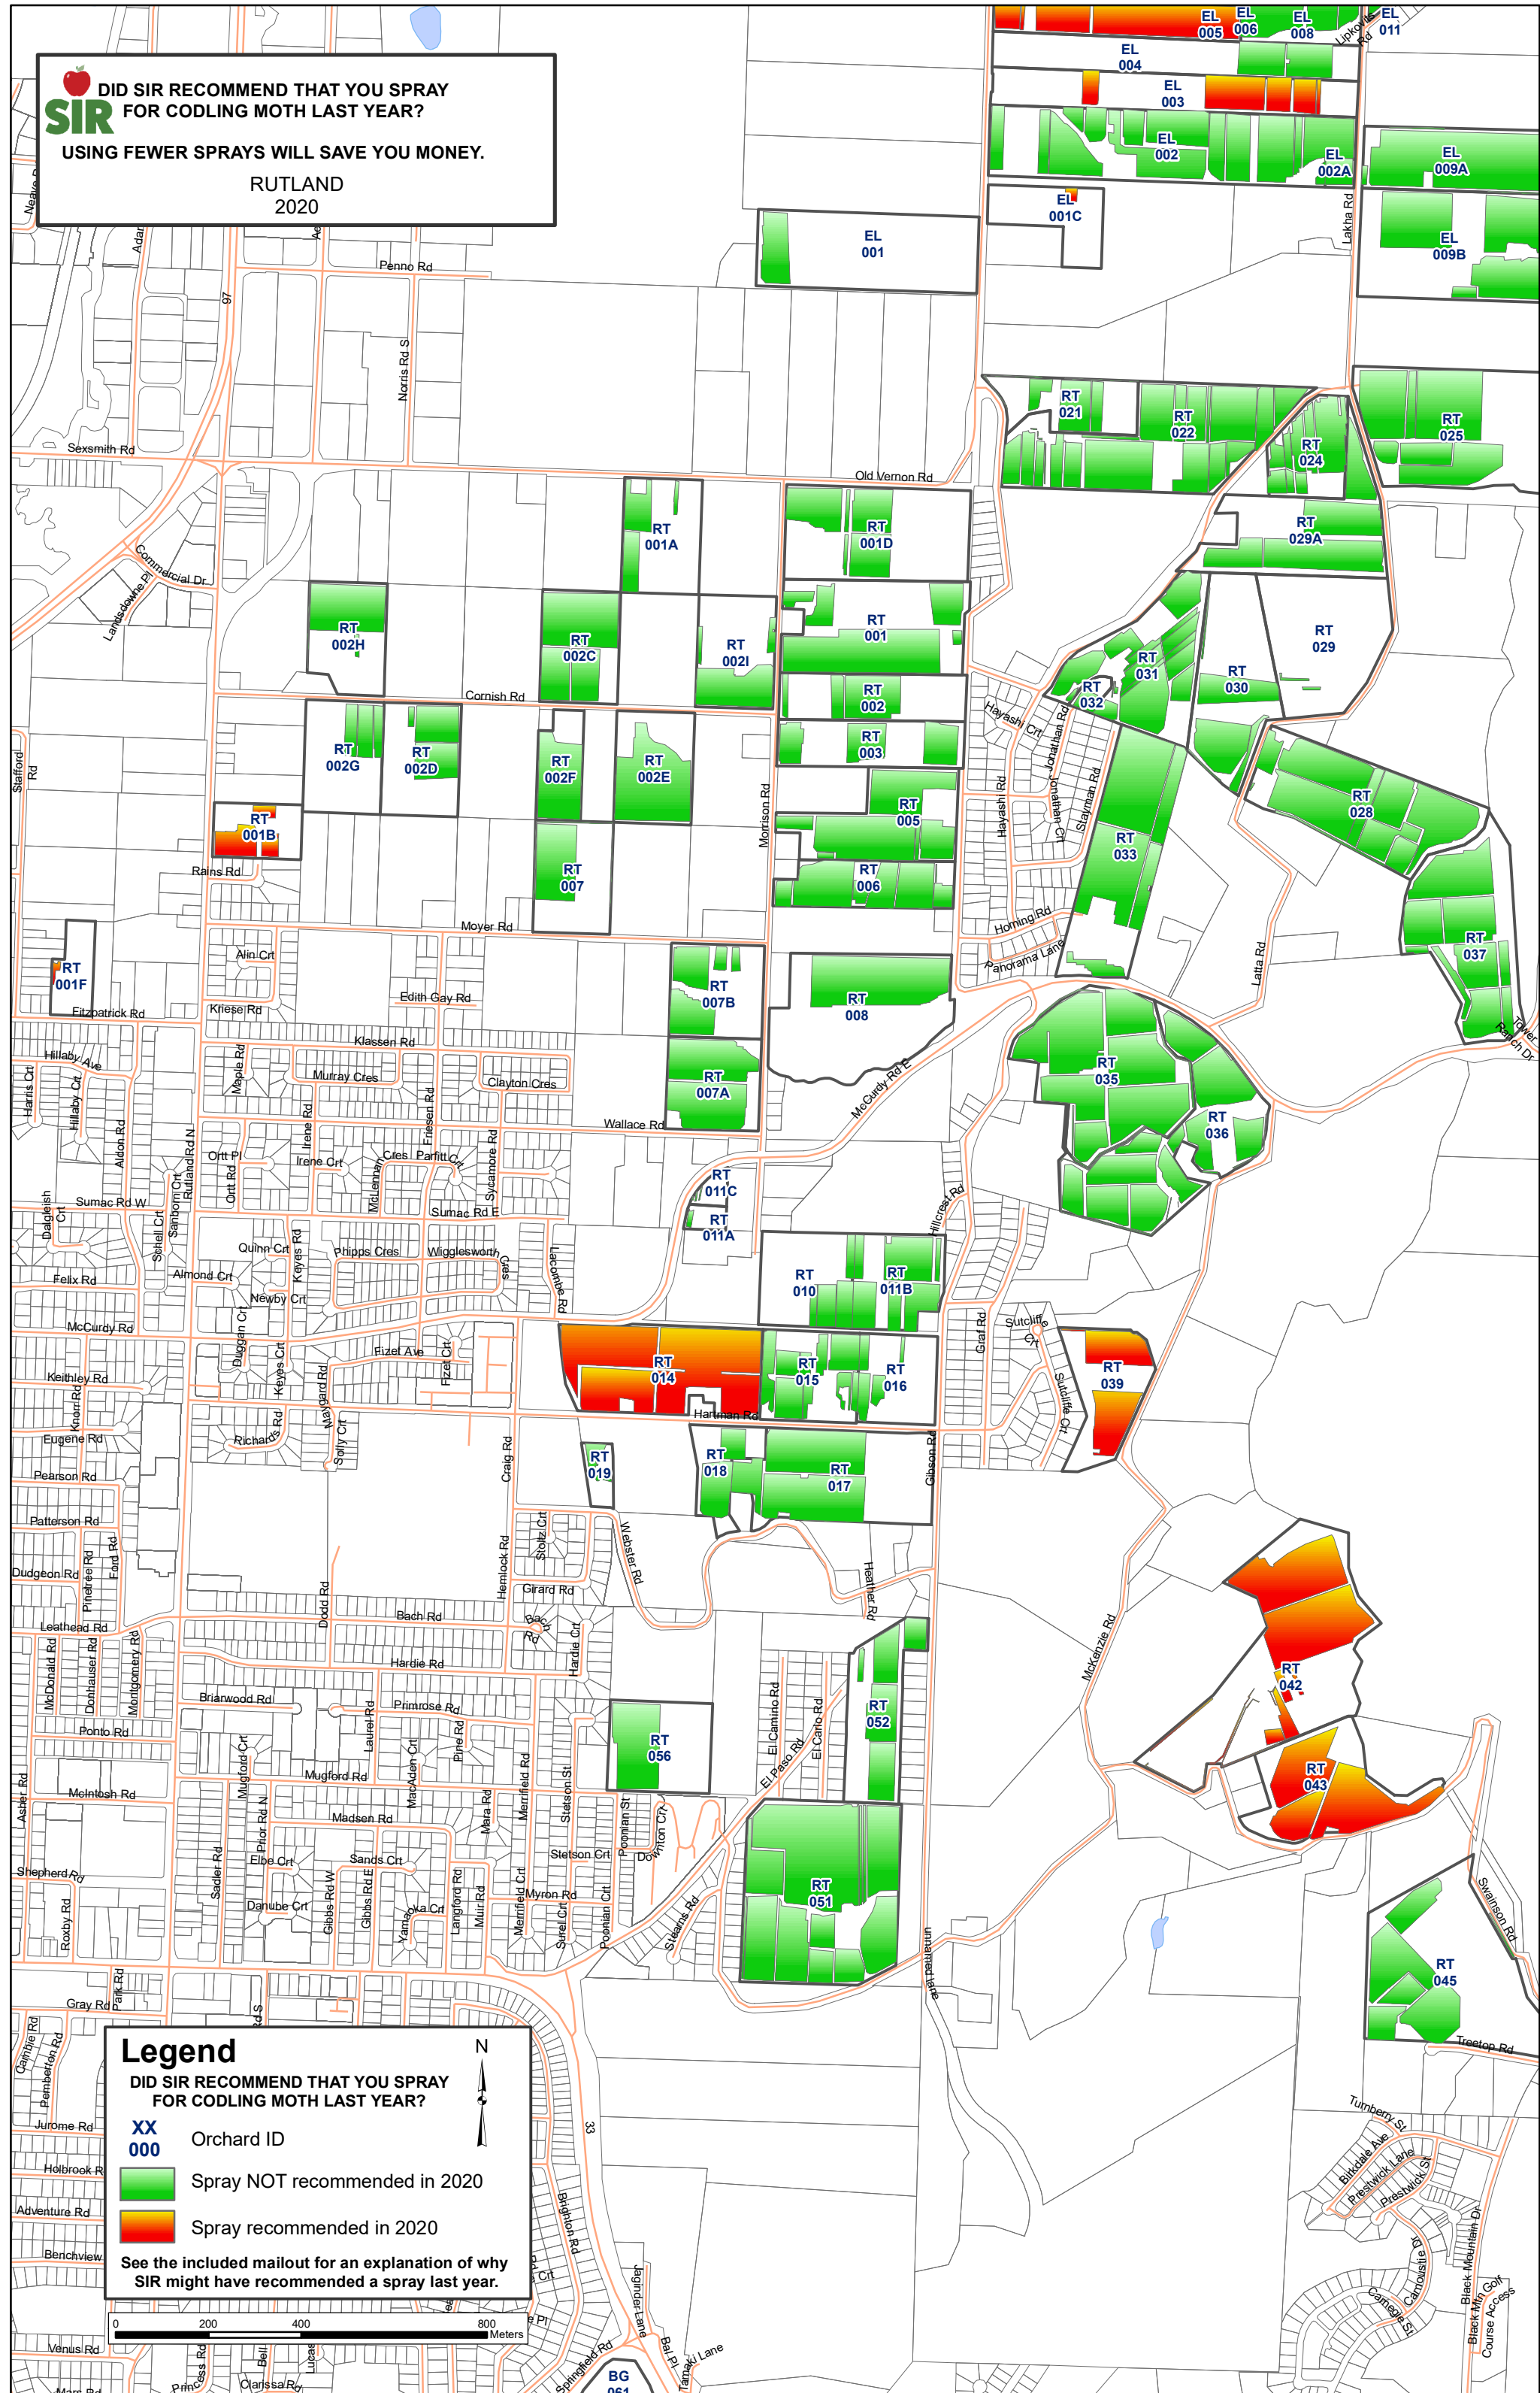

**DID SIR RECOMMEND THAT YOU SPRAY FOR CODLING MOTH LAST YEAR?**  
**USING FEWER SPRAYS WILL SAVE YOU MONEY.**  
 RUTLAND  
 2020

**Legend**

**DID SIR RECOMMEND THAT YOU SPRAY FOR CODLING MOTH LAST YEAR?**

**XX 000** Orchard ID

 Spray NOT recommended in 2020

 Spray recommended in 2020

See the included mailout for an explanation of why SIR might have recommended a spray last year.

0 200 400 800 Meters