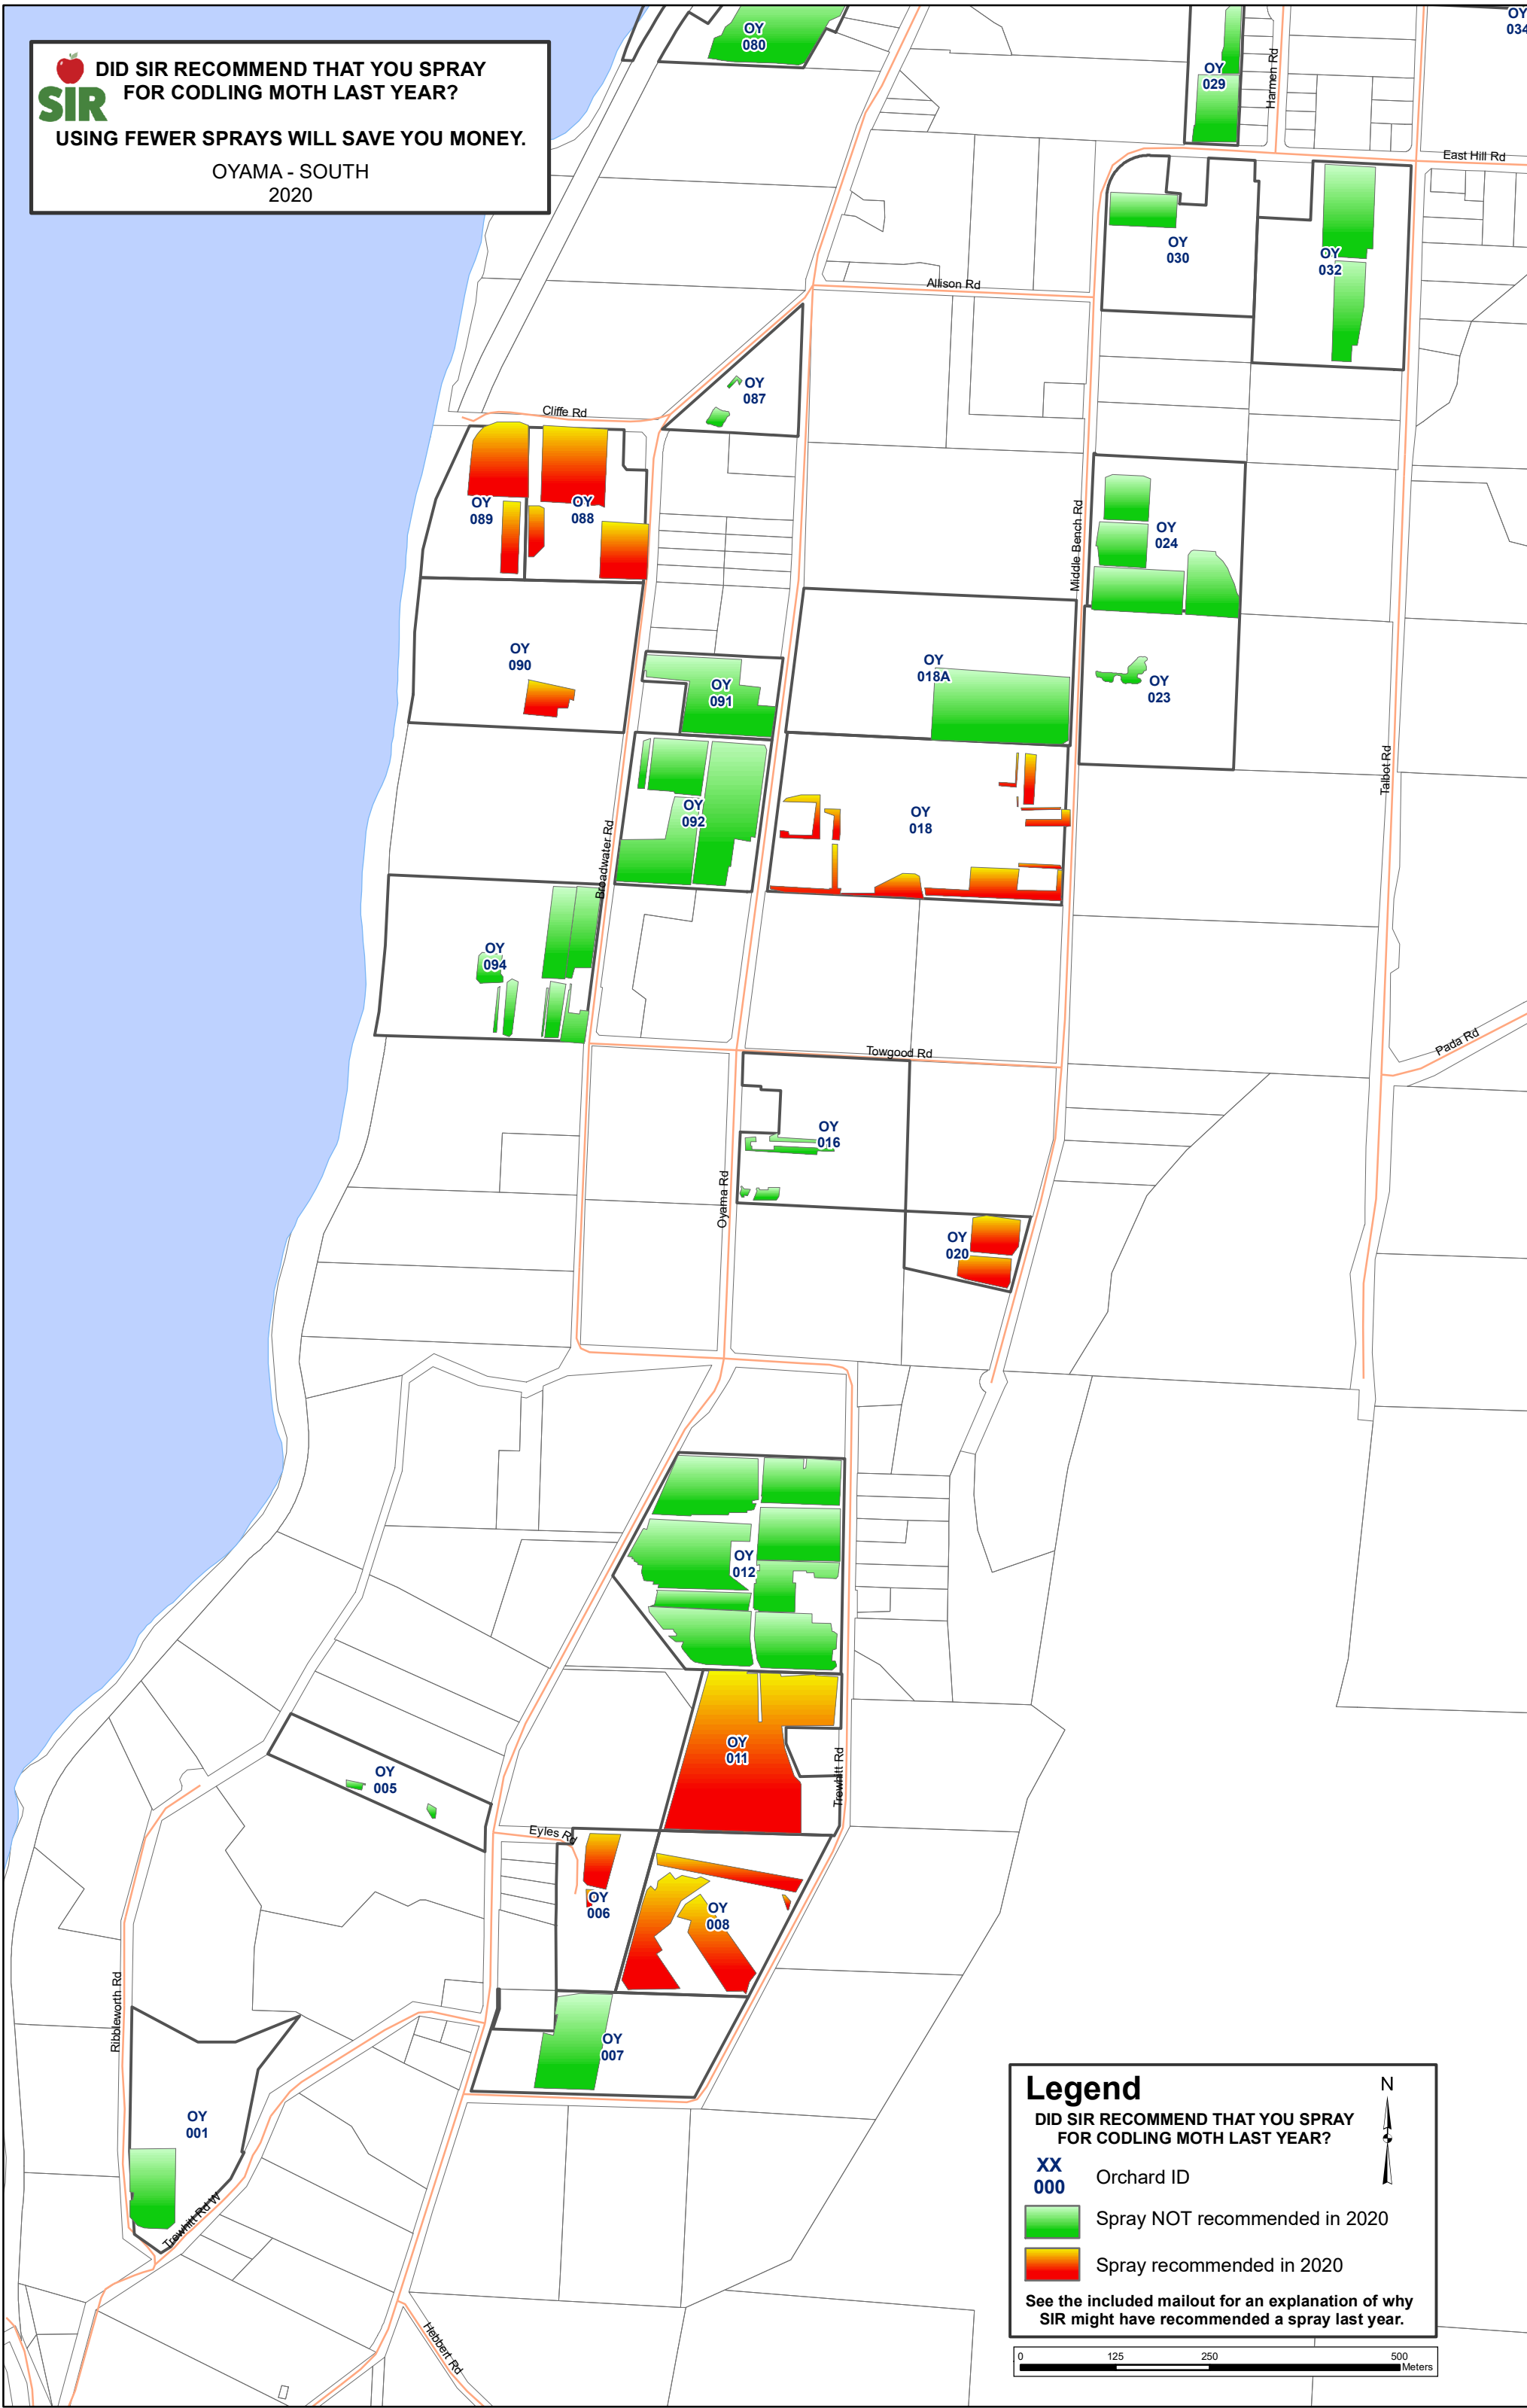

SIR DID SIR RECOMMEND THAT YOU SPRAY FOR CODLING MOTH LAST YEAR?
 USING FEWER SPRAYS WILL SAVE YOU MONEY.
 OYAMA - SOUTH
 2020

Legend

DID SIR RECOMMEND THAT YOU SPRAY FOR CODLING MOTH LAST YEAR?

XX Orchard ID

000 Orchard ID

Spray NOT recommended in 2020

Spray recommended in 2020

See the included mailout for an explanation of why SIR might have recommended a spray last year.

0 125 250 500 Meters

N