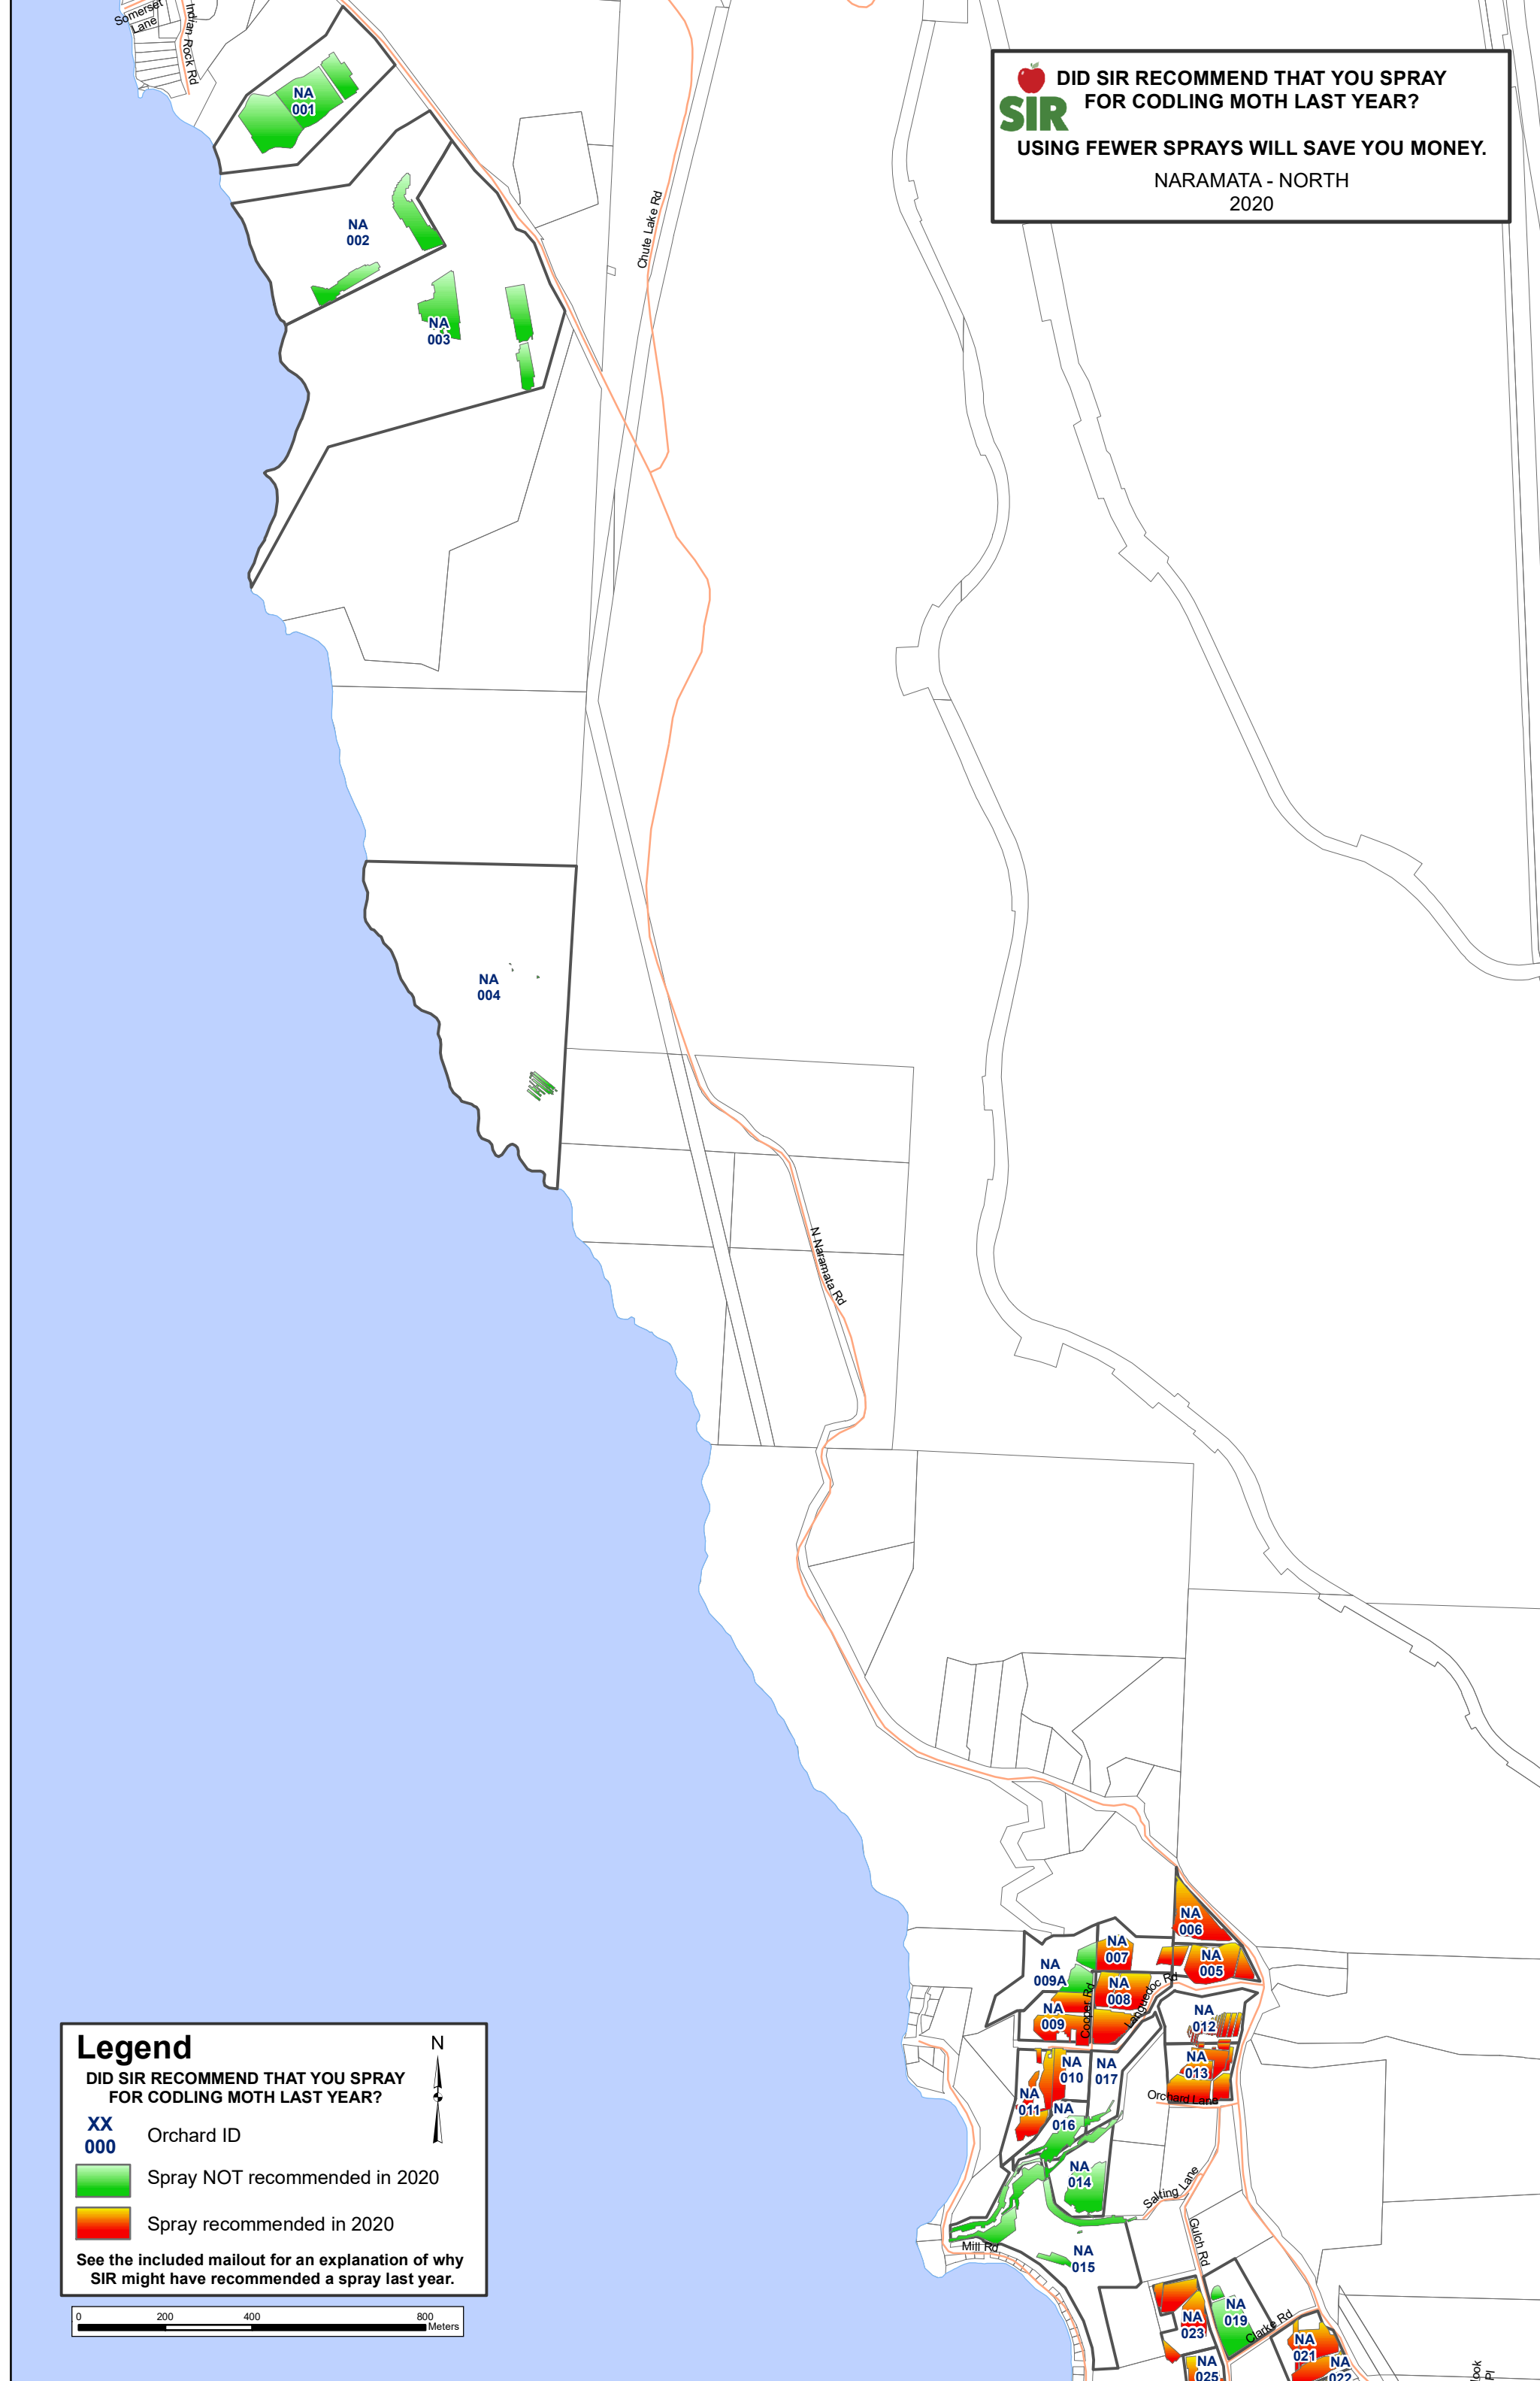

 **DID SIR RECOMMEND THAT YOU SPRAY FOR CODLING MOTH LAST YEAR?**  
**USING FEWER SPRAYS WILL SAVE YOU MONEY.**  
 NARAMATA - NORTH  
 2020

**Legend**

**DID SIR RECOMMEND THAT YOU SPRAY FOR CODLING MOTH LAST YEAR?**

**XX** Orchard ID

 Spray NOT recommended in 2020

 Spray recommended in 2020

See the included mailout for an explanation of why SIR might have recommended a spray last year.