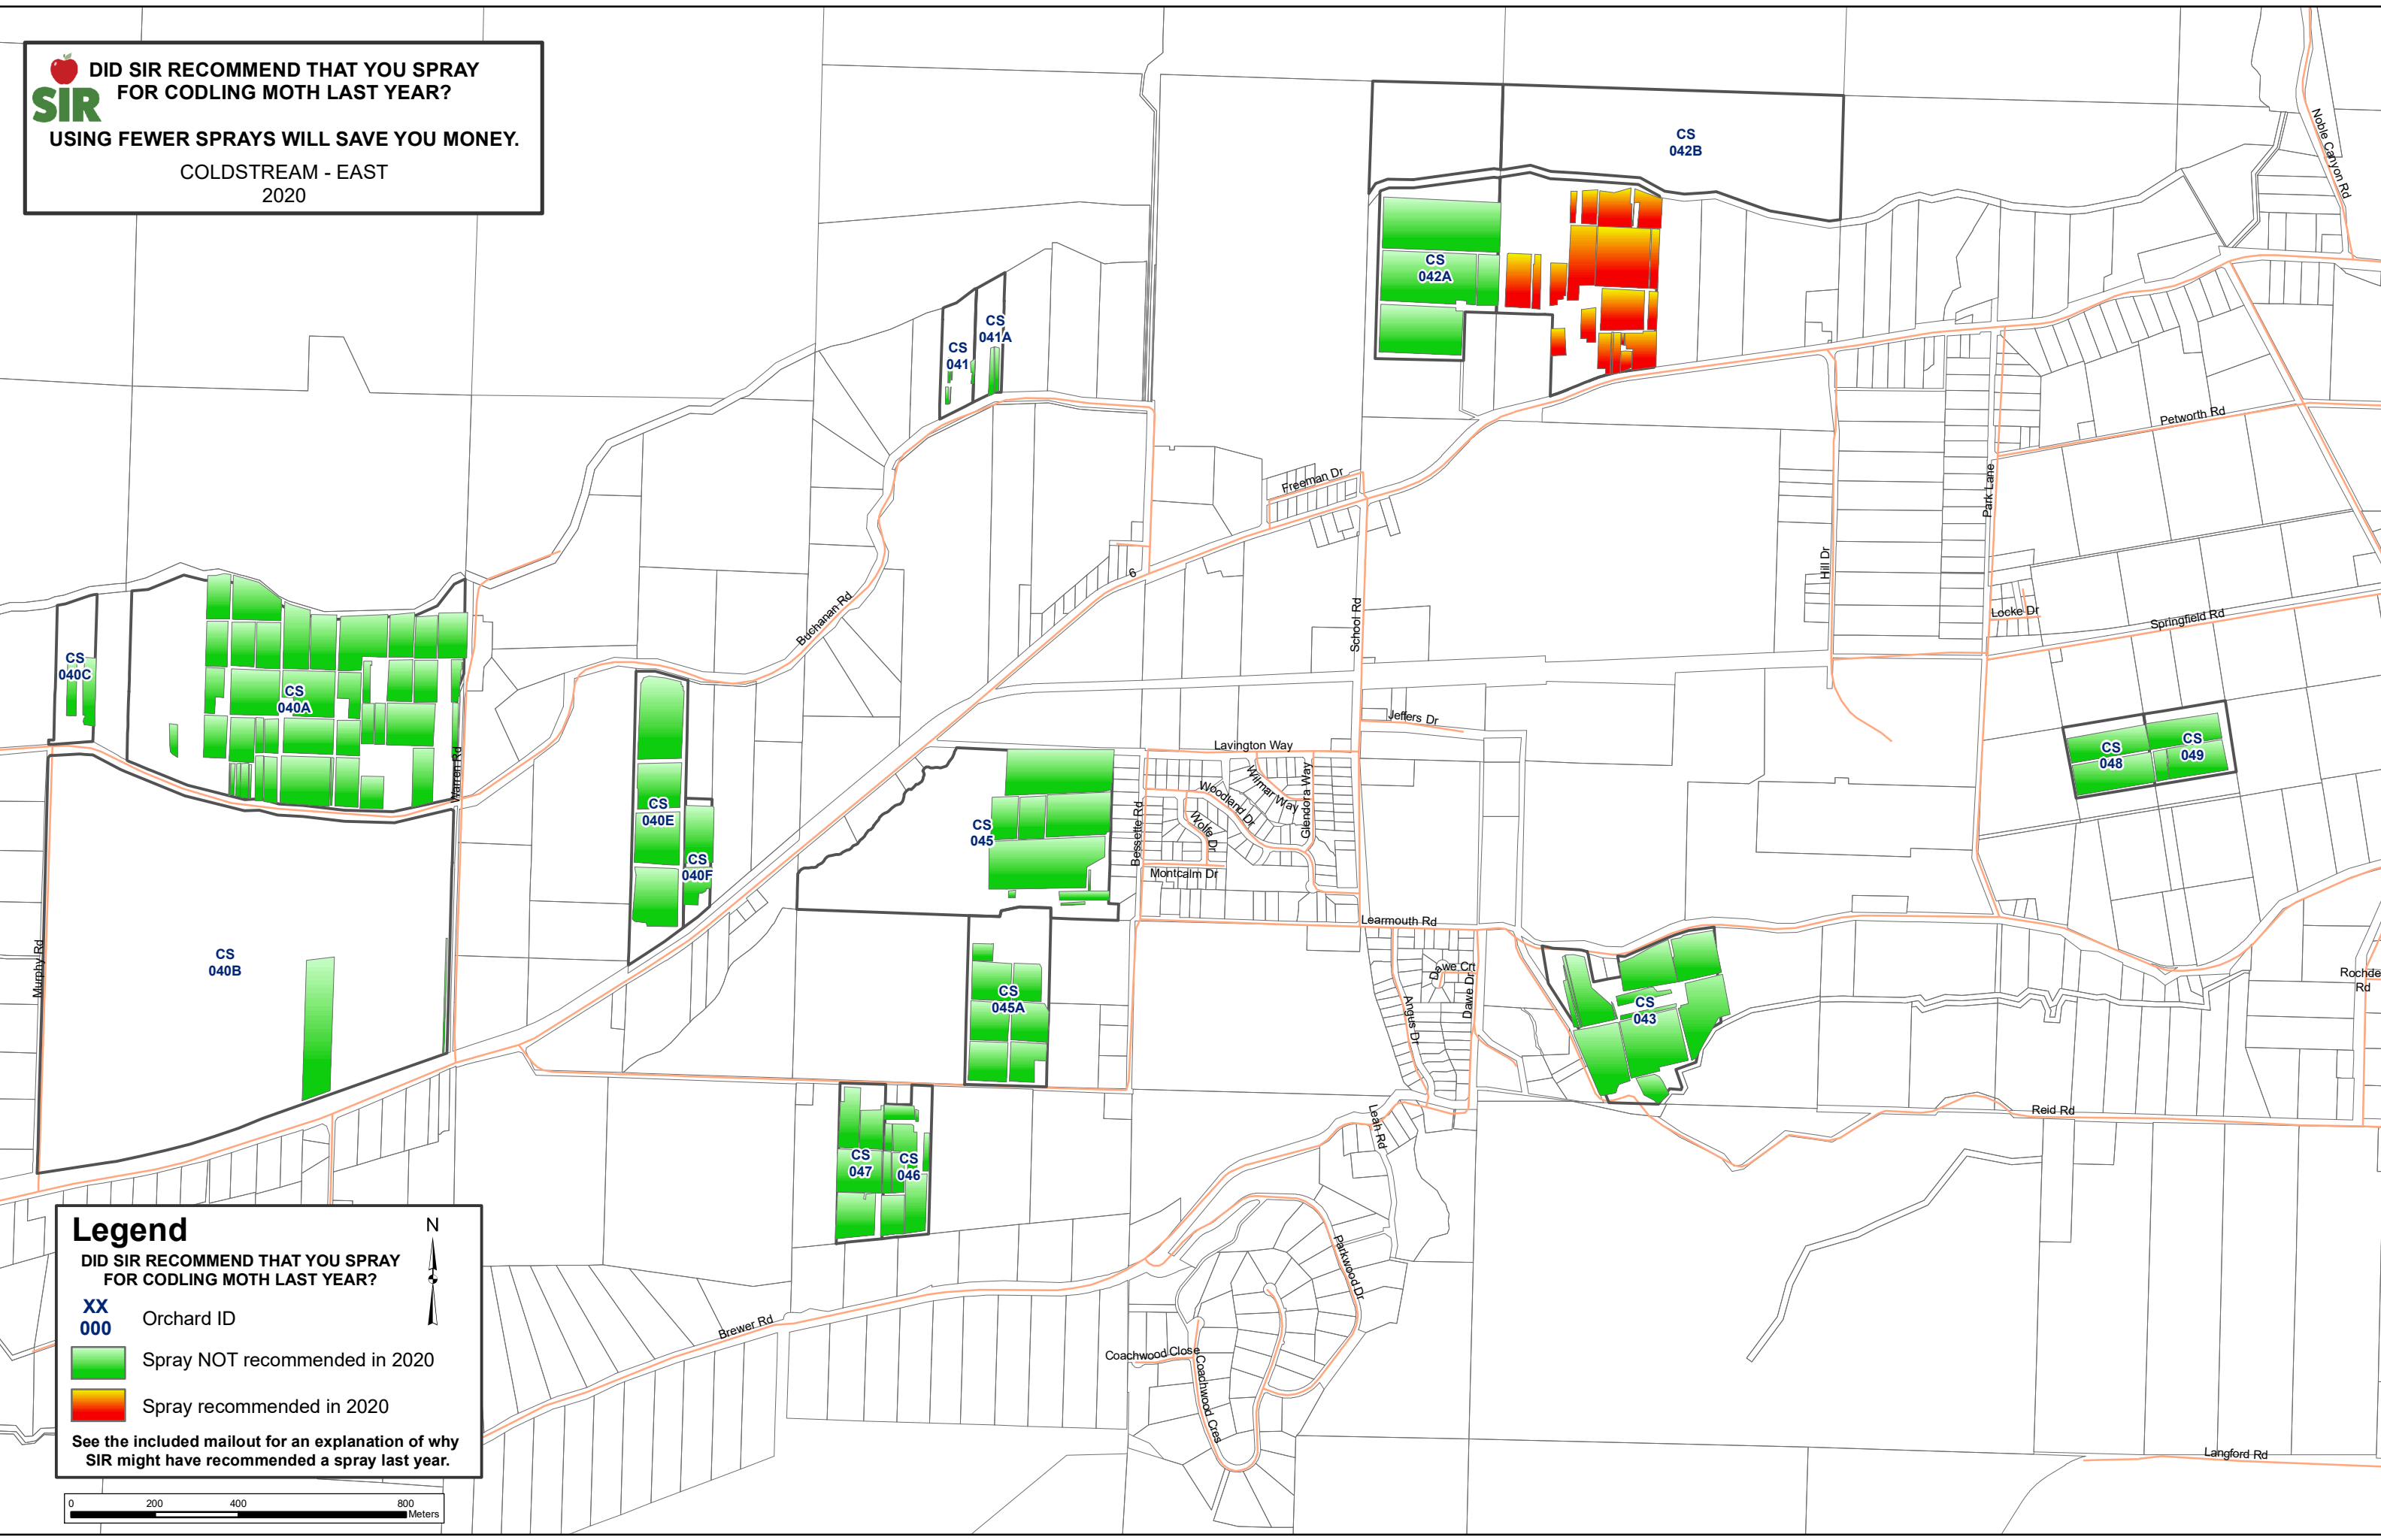

SIR DID SIR RECOMMEND THAT YOU SPRAY FOR CODLING MOTH LAST YEAR?
 USING FEWER SPRAYS WILL SAVE YOU MONEY.
 COLDSTREAM - EAST
 2020

Legend

DID SIR RECOMMEND THAT YOU SPRAY FOR CODLING MOTH LAST YEAR?

XX Orchard ID

 Spray NOT recommended in 2020

 Spray recommended in 2020

See the included mailout for an explanation of why SIR might have recommended a spray last year.