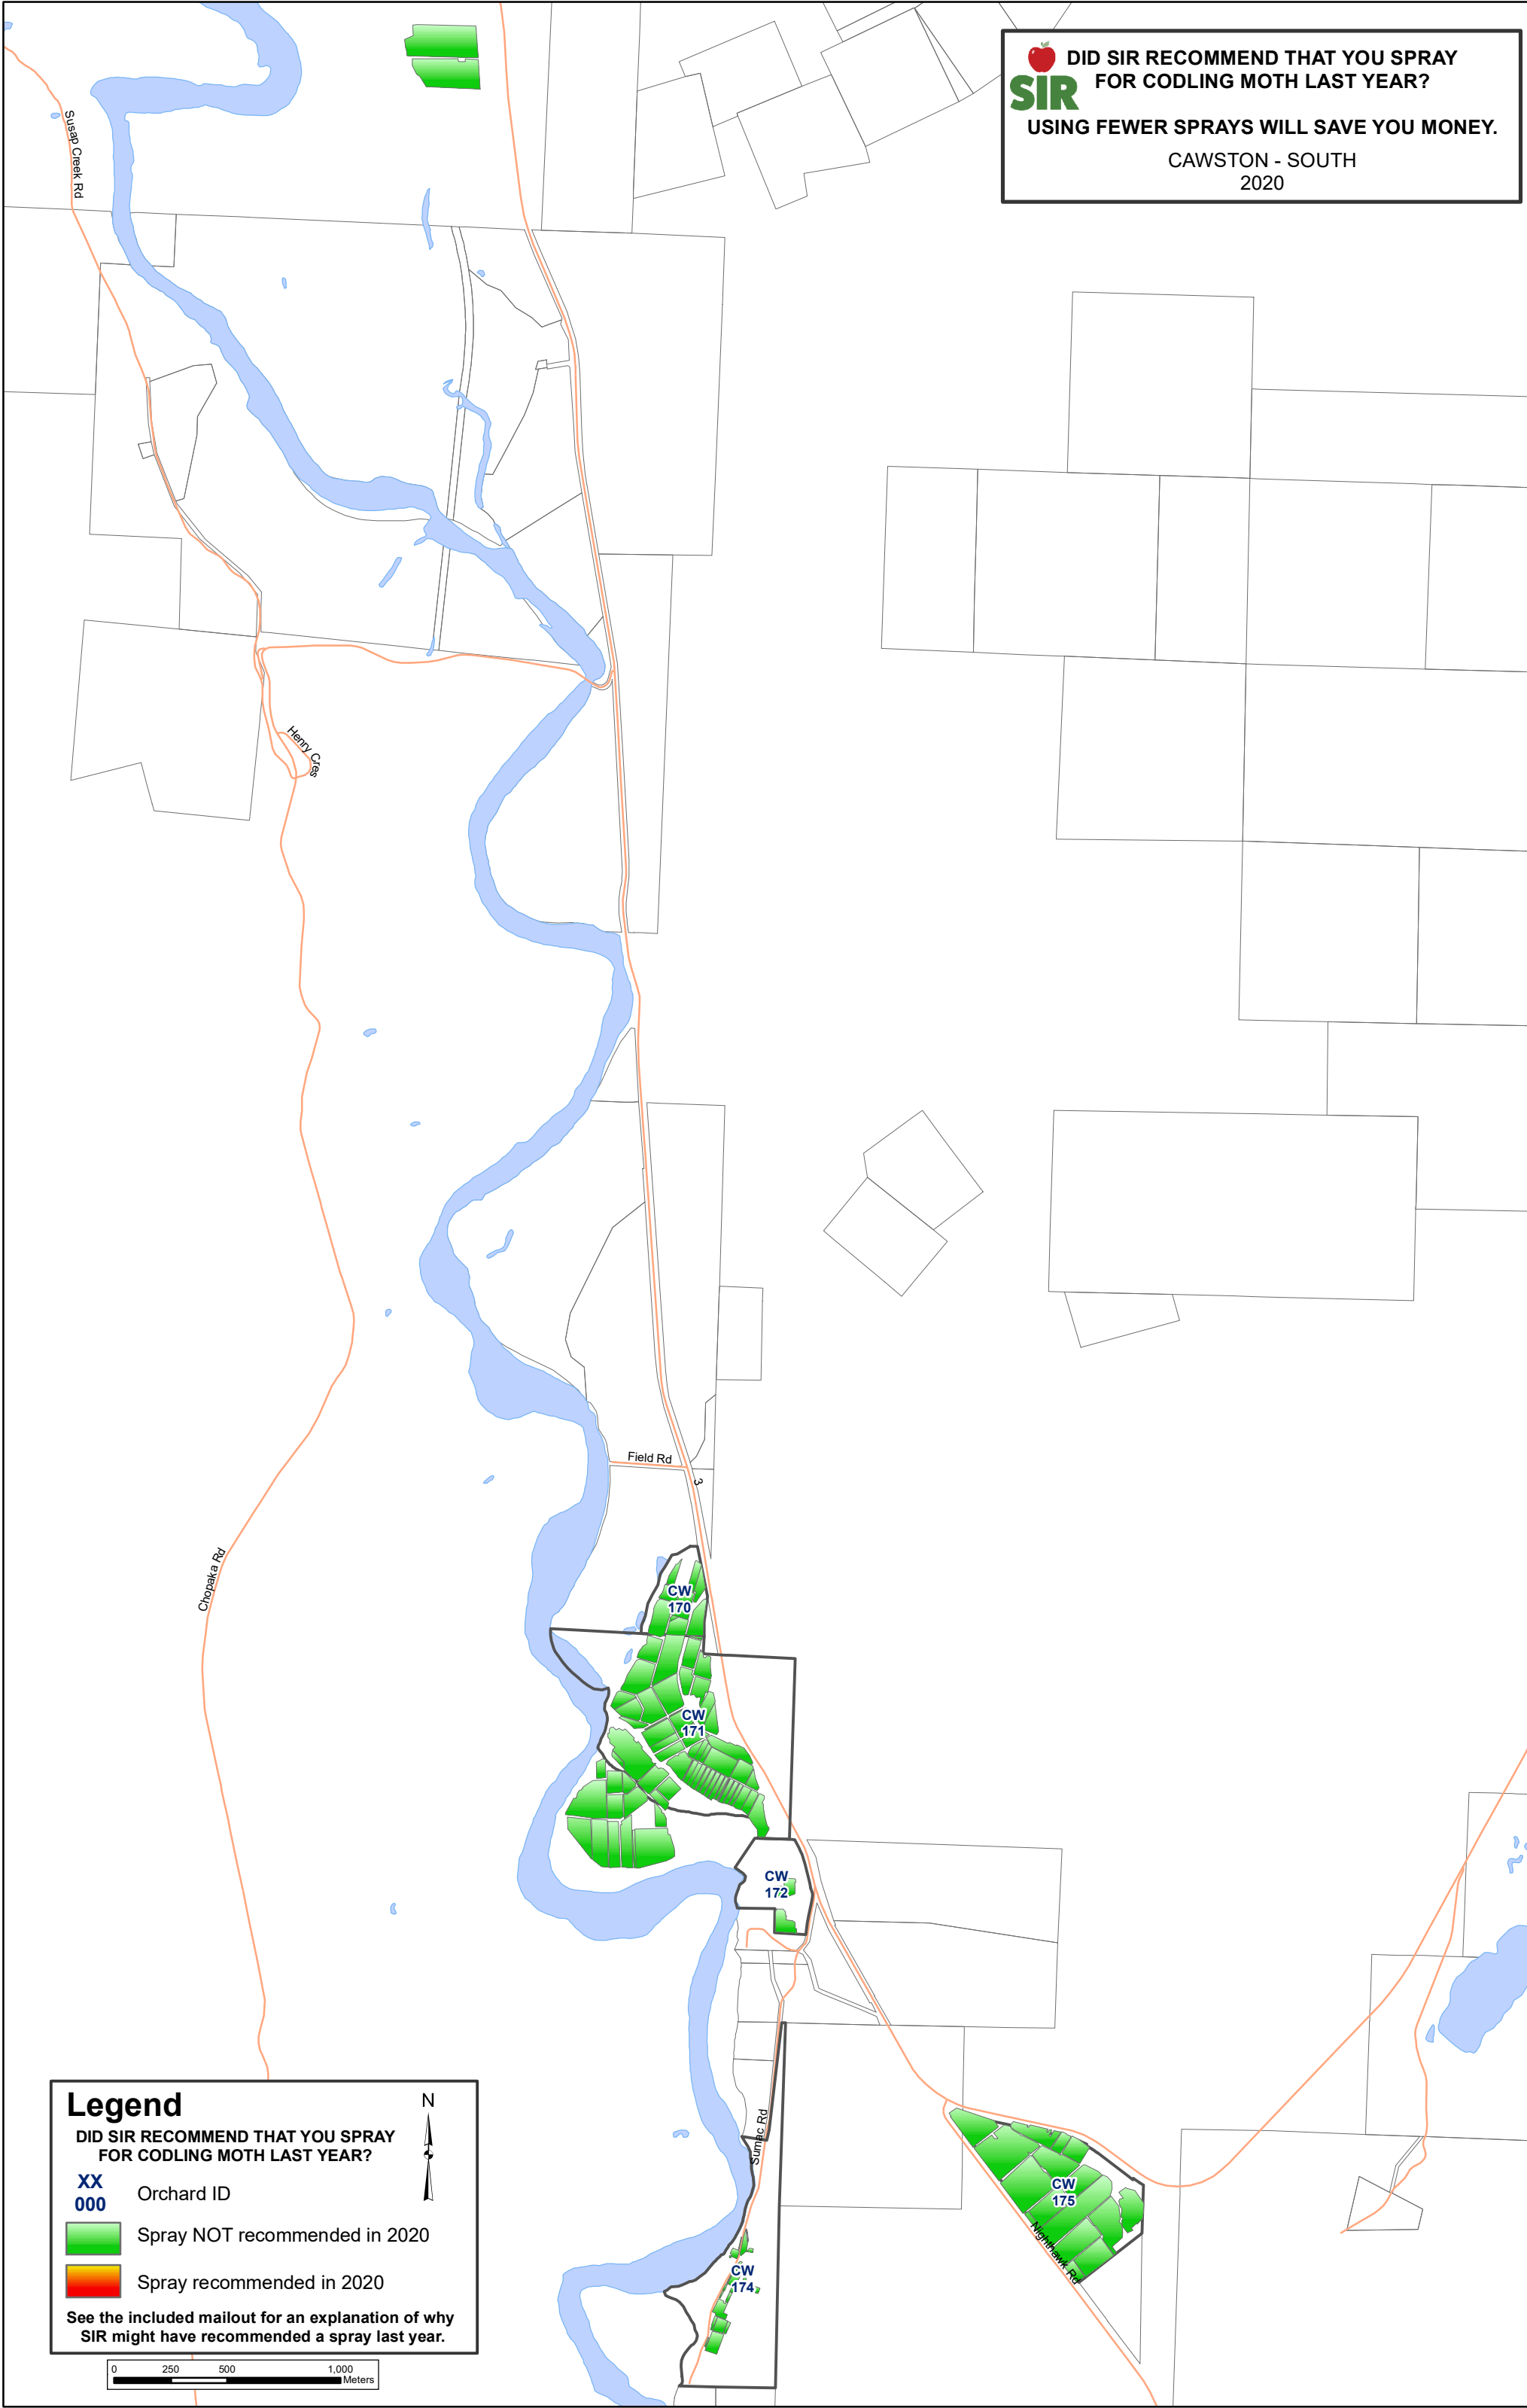

 **DID SIR RECOMMEND THAT YOU SPRAY FOR CODLING MOTH LAST YEAR?**  
**USING FEWER SPRAYS WILL SAVE YOU MONEY.**  
 CAWSTON - SOUTH  
 2020

**Legend**

**DID SIR RECOMMEND THAT YOU SPRAY FOR CODLING MOTH LAST YEAR?**

**XX**  
**000** Orchard ID

 Spray NOT recommended in 2020

 Spray recommended in 2020

See the included mailout for an explanation of why SIR might have recommended a spray last year.

0 250 500 1,000 Meters