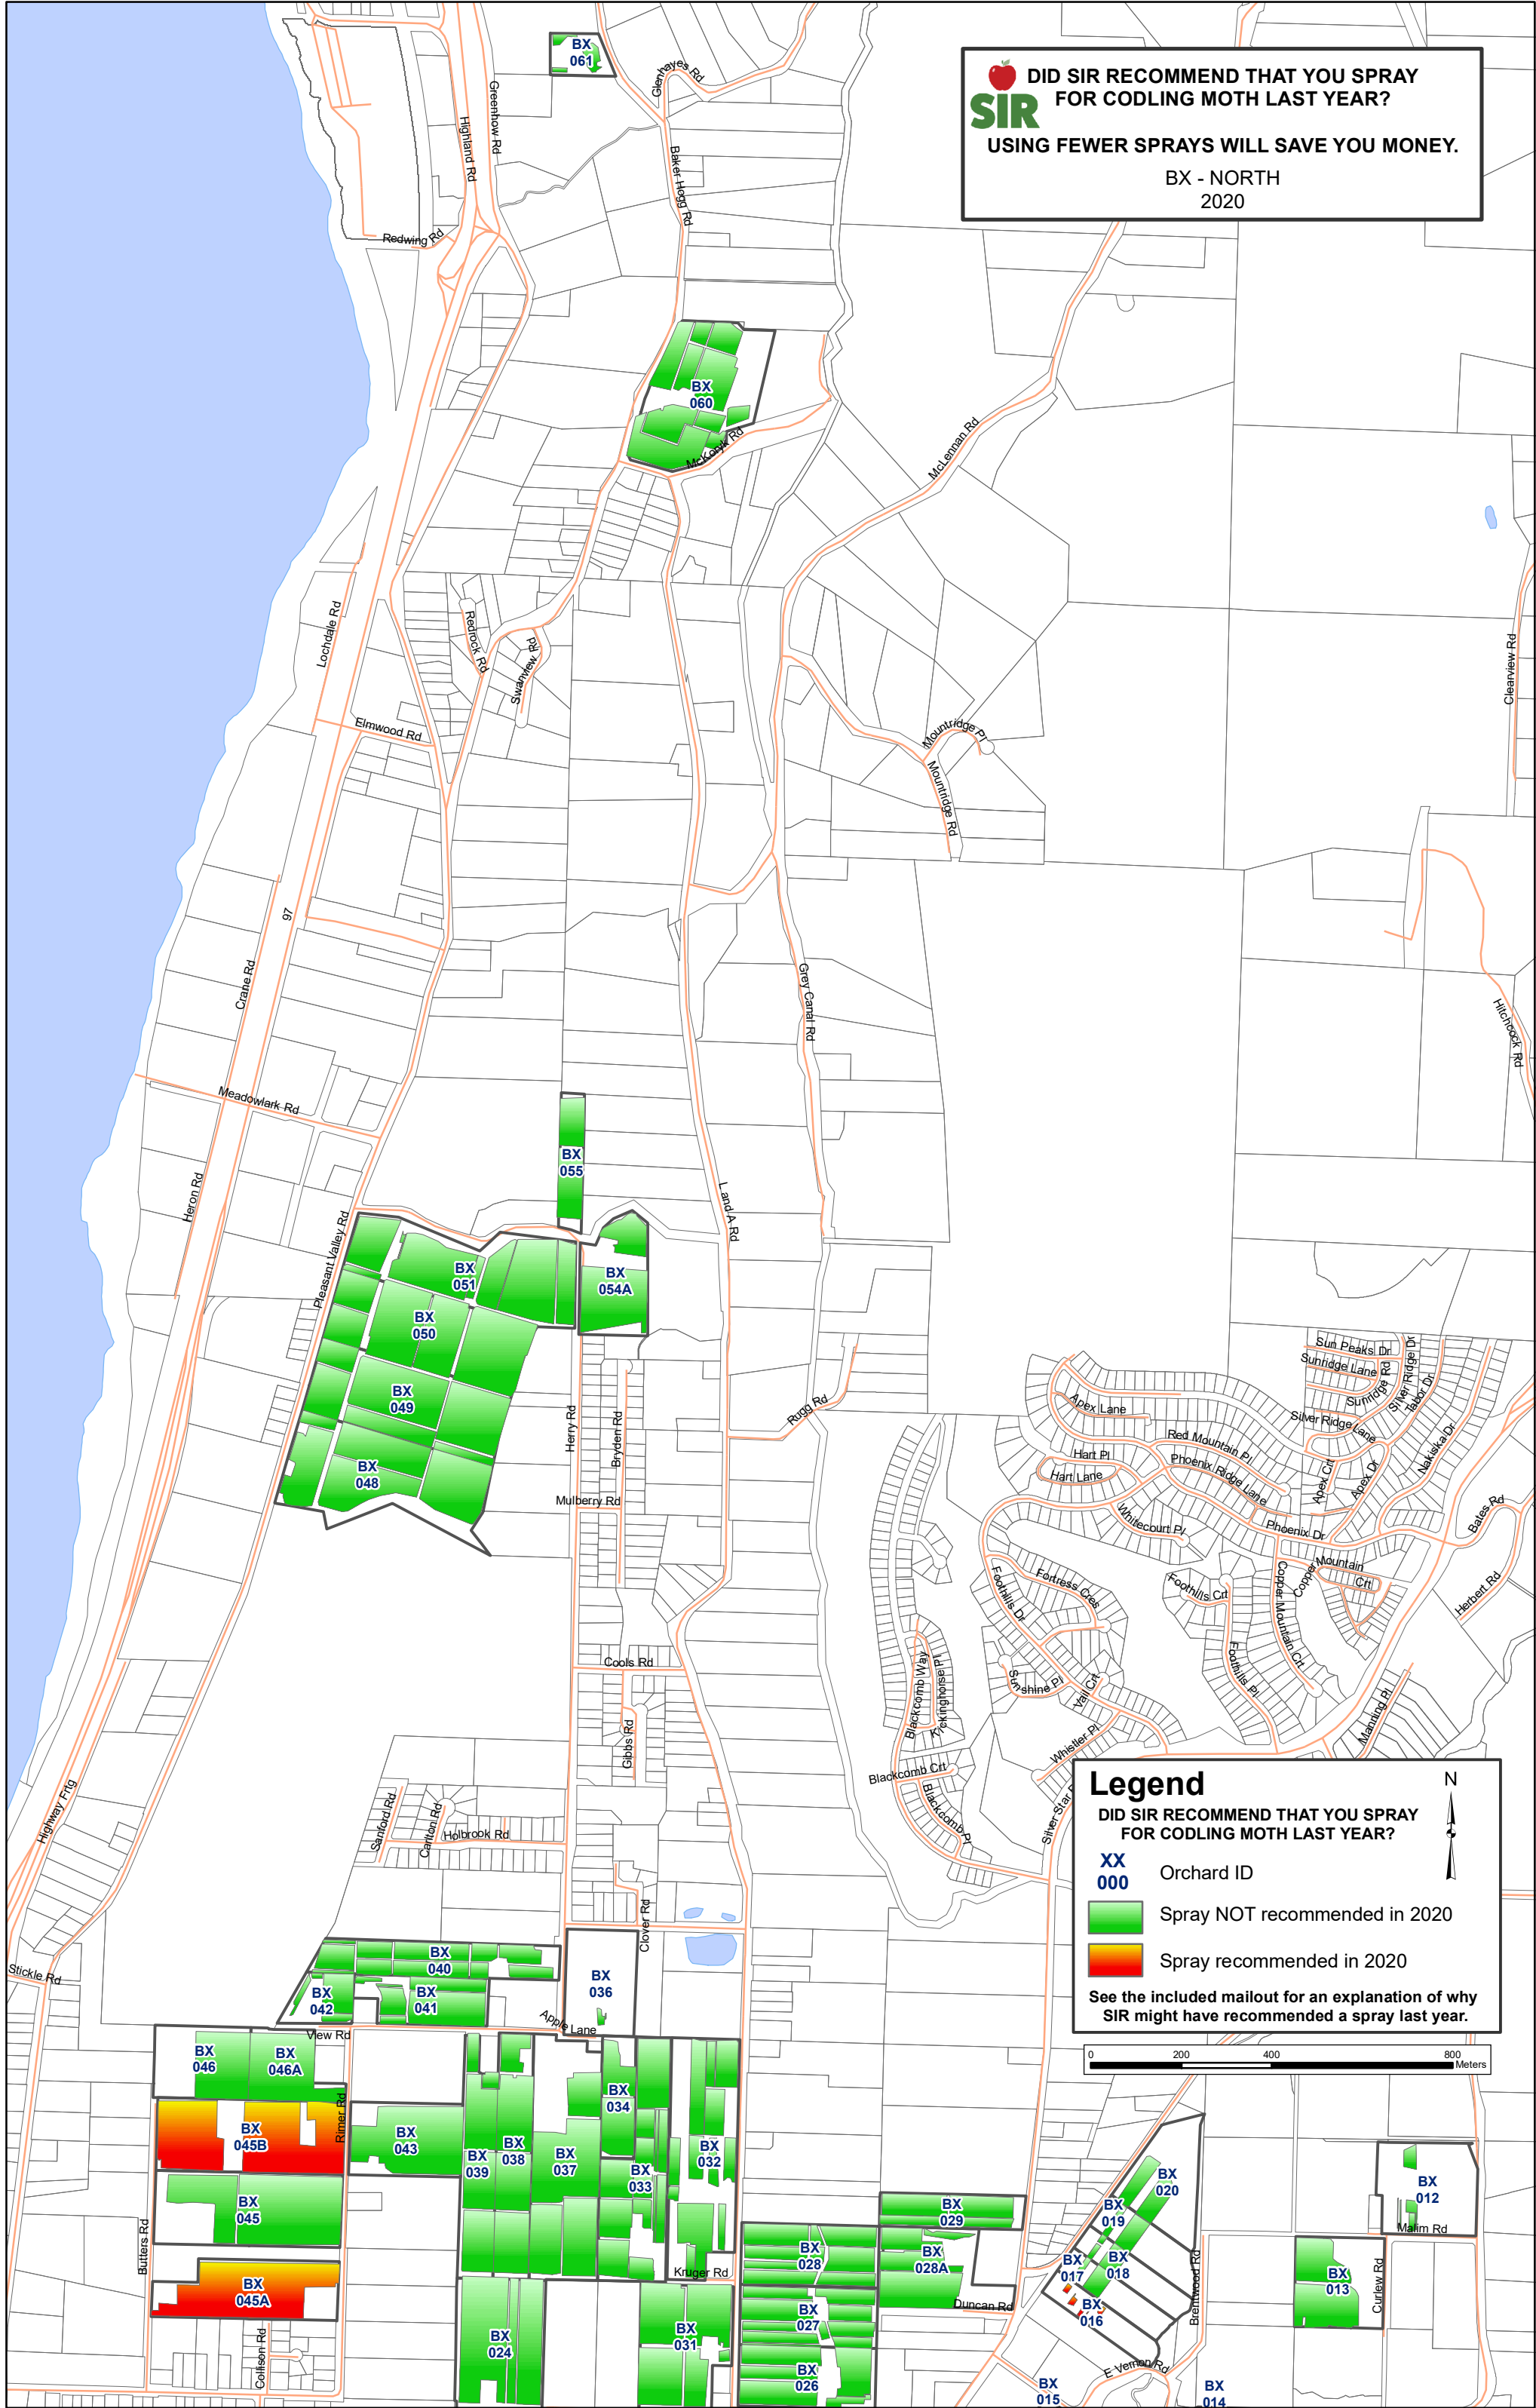

DID SIR RECOMMEND THAT YOU SPRAY FOR CODLING MOTH LAST YEAR?
USING FEWER SPRAYS WILL SAVE YOU MONEY.
 BX - NORTH
 2020

Legend

DID SIR RECOMMEND THAT YOU SPRAY FOR CODLING MOTH LAST YEAR?

- XX 000** Orchard ID
-  Spray NOT recommended in 2020
-  Spray recommended in 2020

See the included mailout for an explanation of why SIR might have recommended a spray last year.

0 200 400 800 Meters