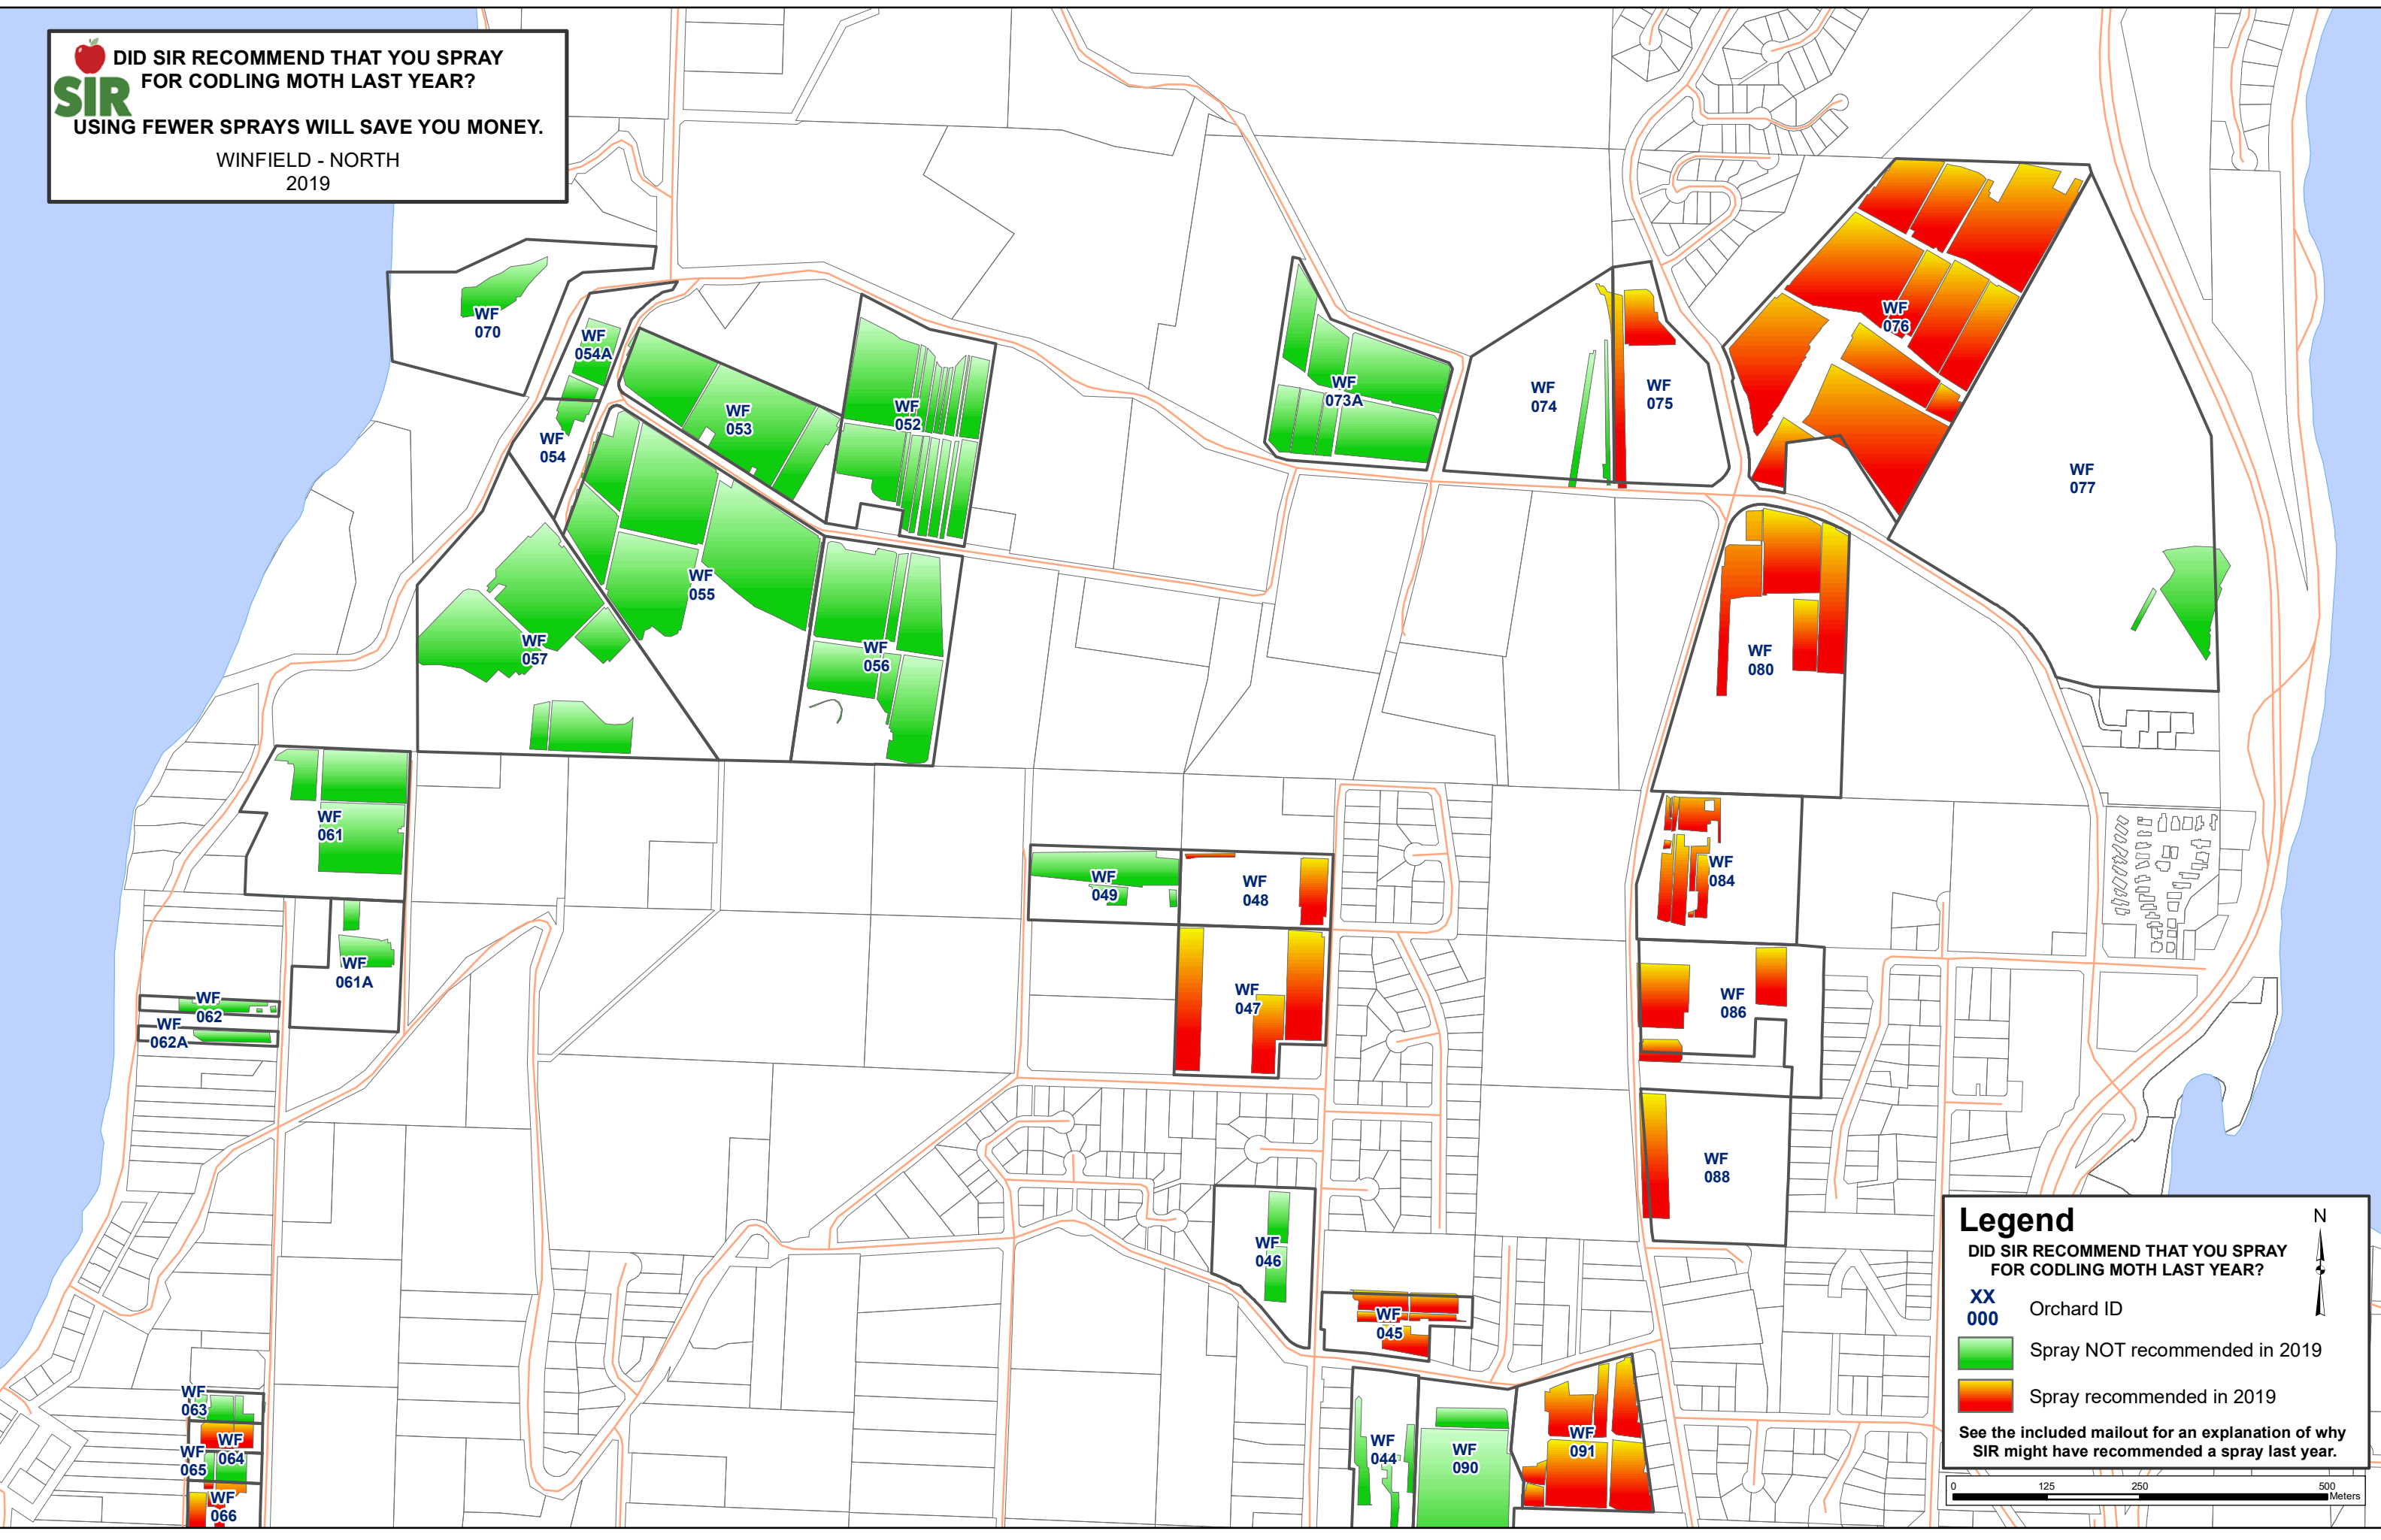

**SIR** DID SIR RECOMMEND THAT YOU SPRAY FOR CODLING MOTH LAST YEAR?  
 USING FEWER SPRAYS WILL SAVE YOU MONEY.  
 WINFIELD - NORTH  
 2019

**Legend**

DID SIR RECOMMEND THAT YOU SPRAY FOR CODLING MOTH LAST YEAR?

**XX 000** Orchard ID

 Spray NOT recommended in 2019

 Spray recommended in 2019

See the included mailout for an explanation of why SIR might have recommended a spray last year.

0 125 250 500 Meters