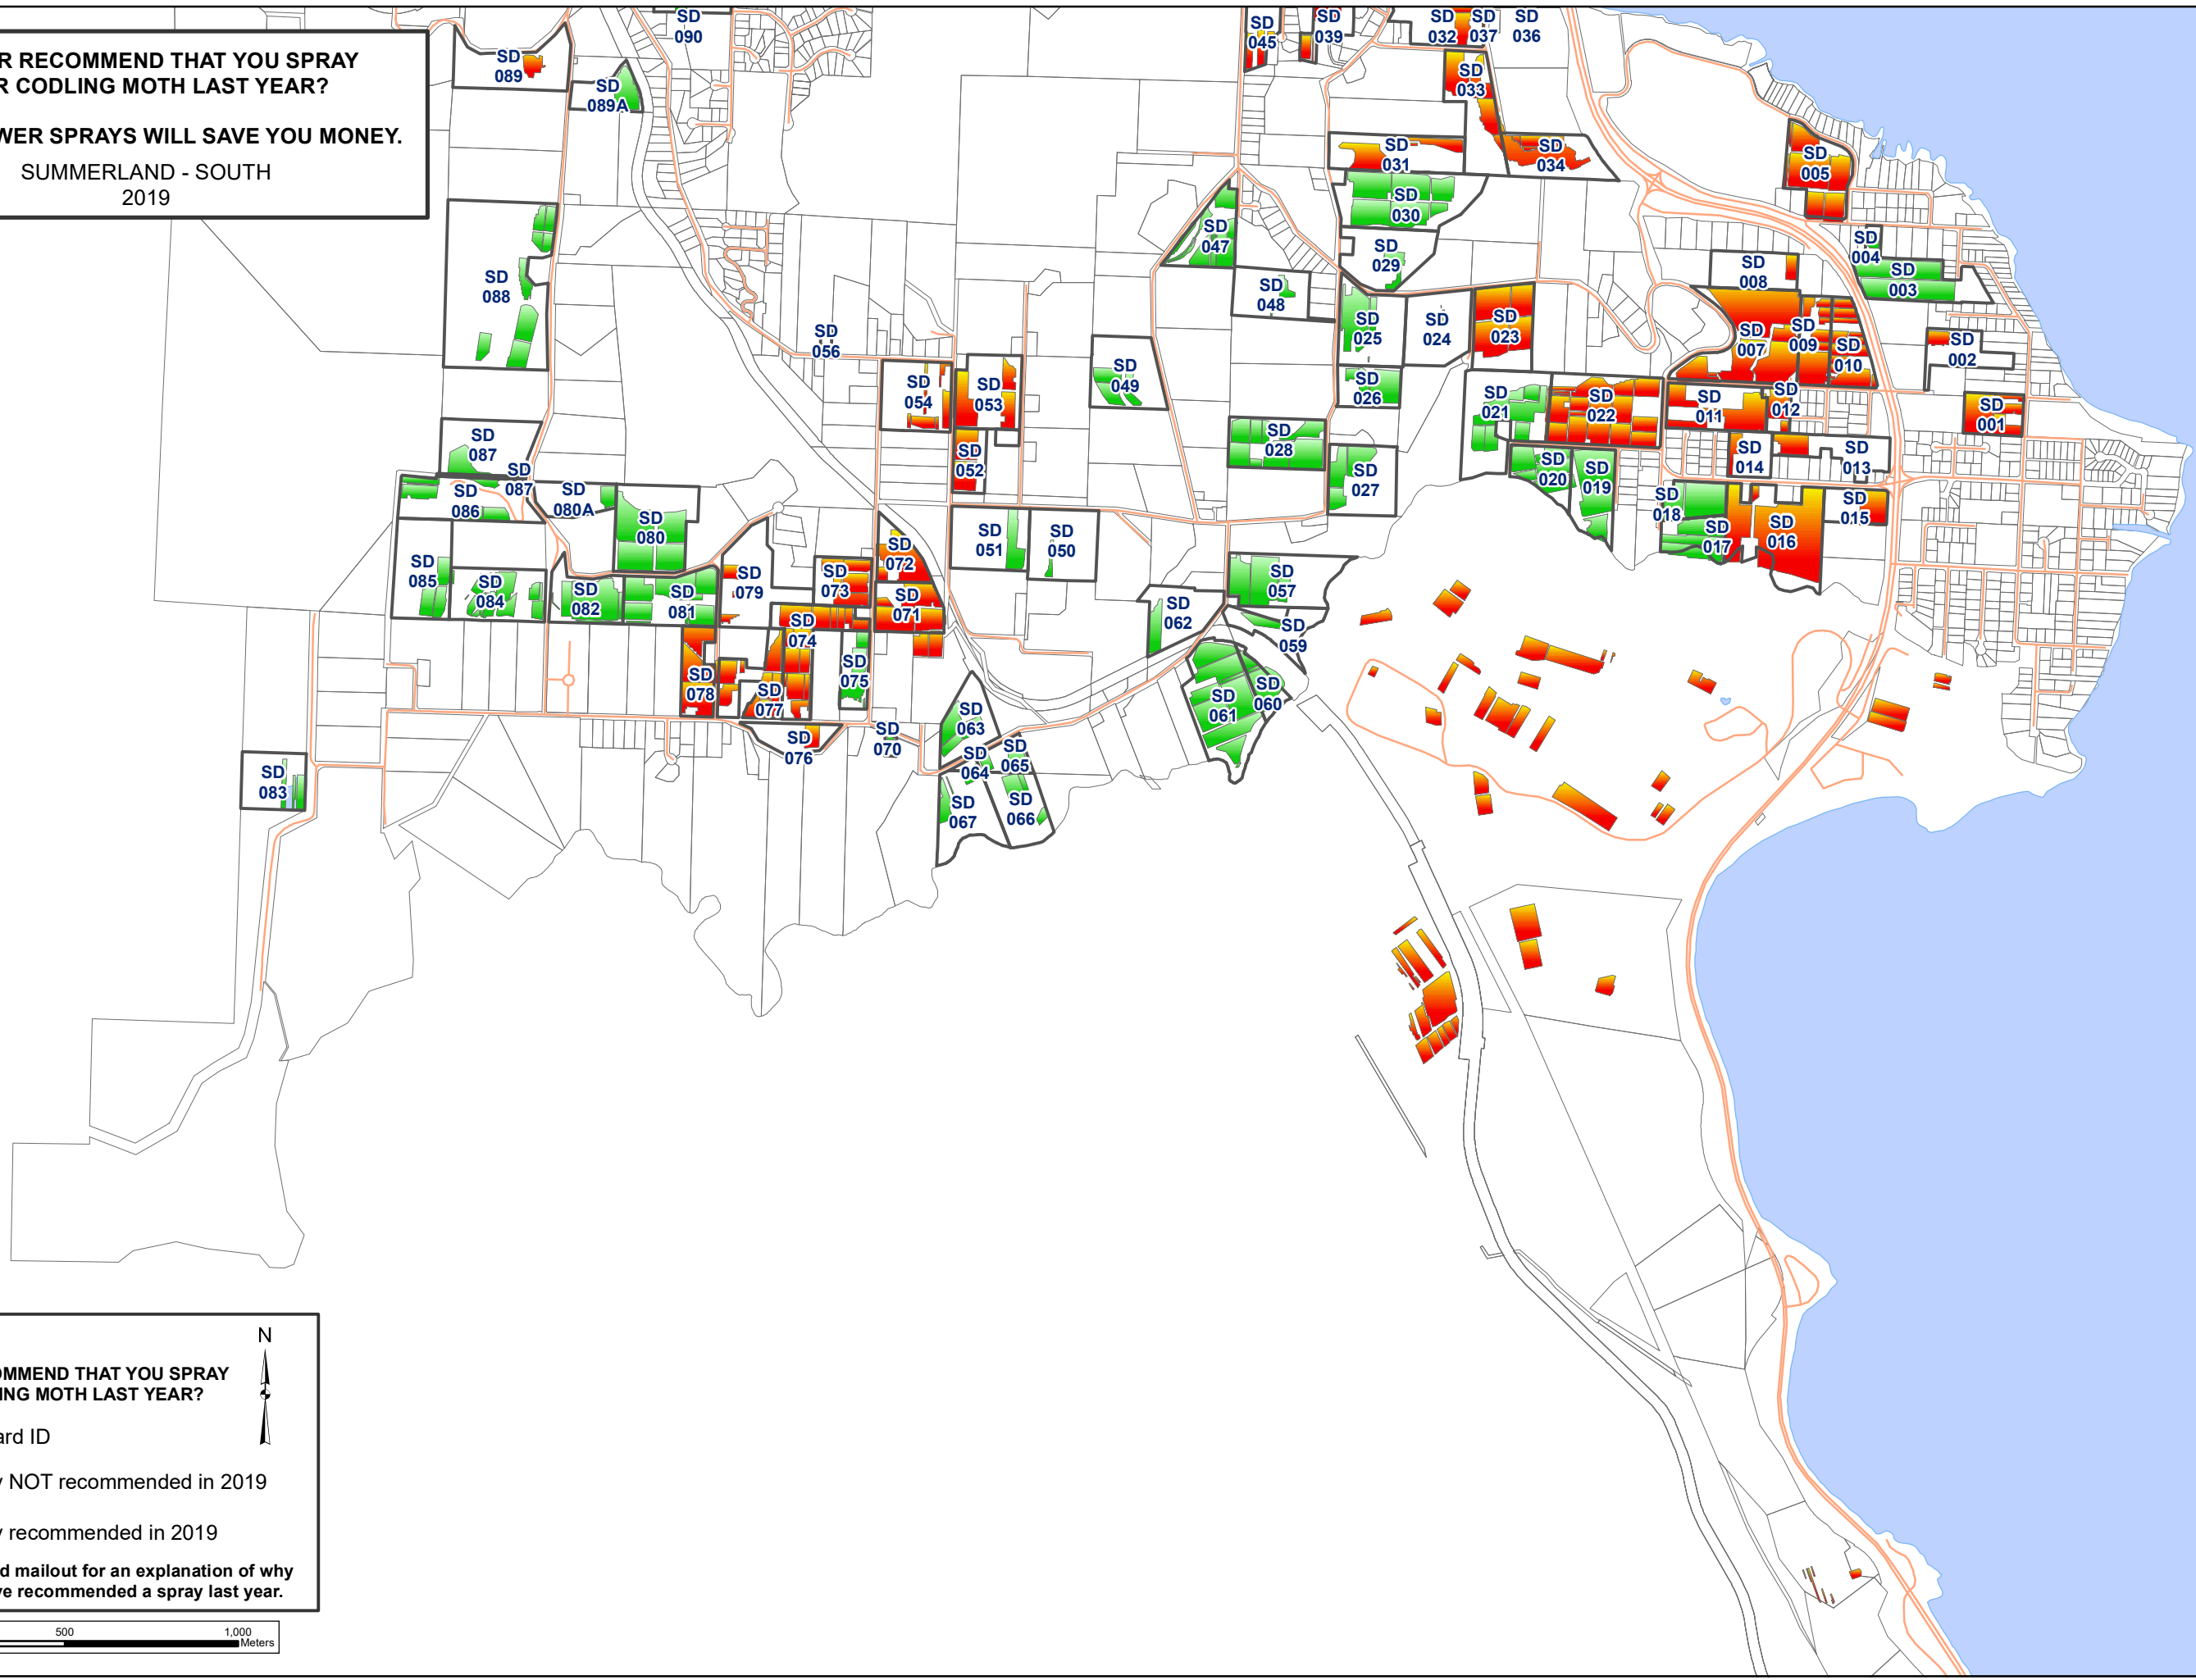

**SIR** DID SIR RECOMMEND THAT YOU SPRAY FOR CODLING MOTH LAST YEAR?  
 USING FEWER SPRAYS WILL SAVE YOU MONEY.  
 SUMMERLAND - SOUTH  
 2019

**Legend**

DID SIR RECOMMEND THAT YOU SPRAY FOR CODLING MOTH LAST YEAR?

XX  
000 Orchard ID

Green box: Spray NOT recommended in 2019

Red/Orange box: Spray recommended in 2019

See the included mailout for an explanation of why SIR might have recommended a spray last year.