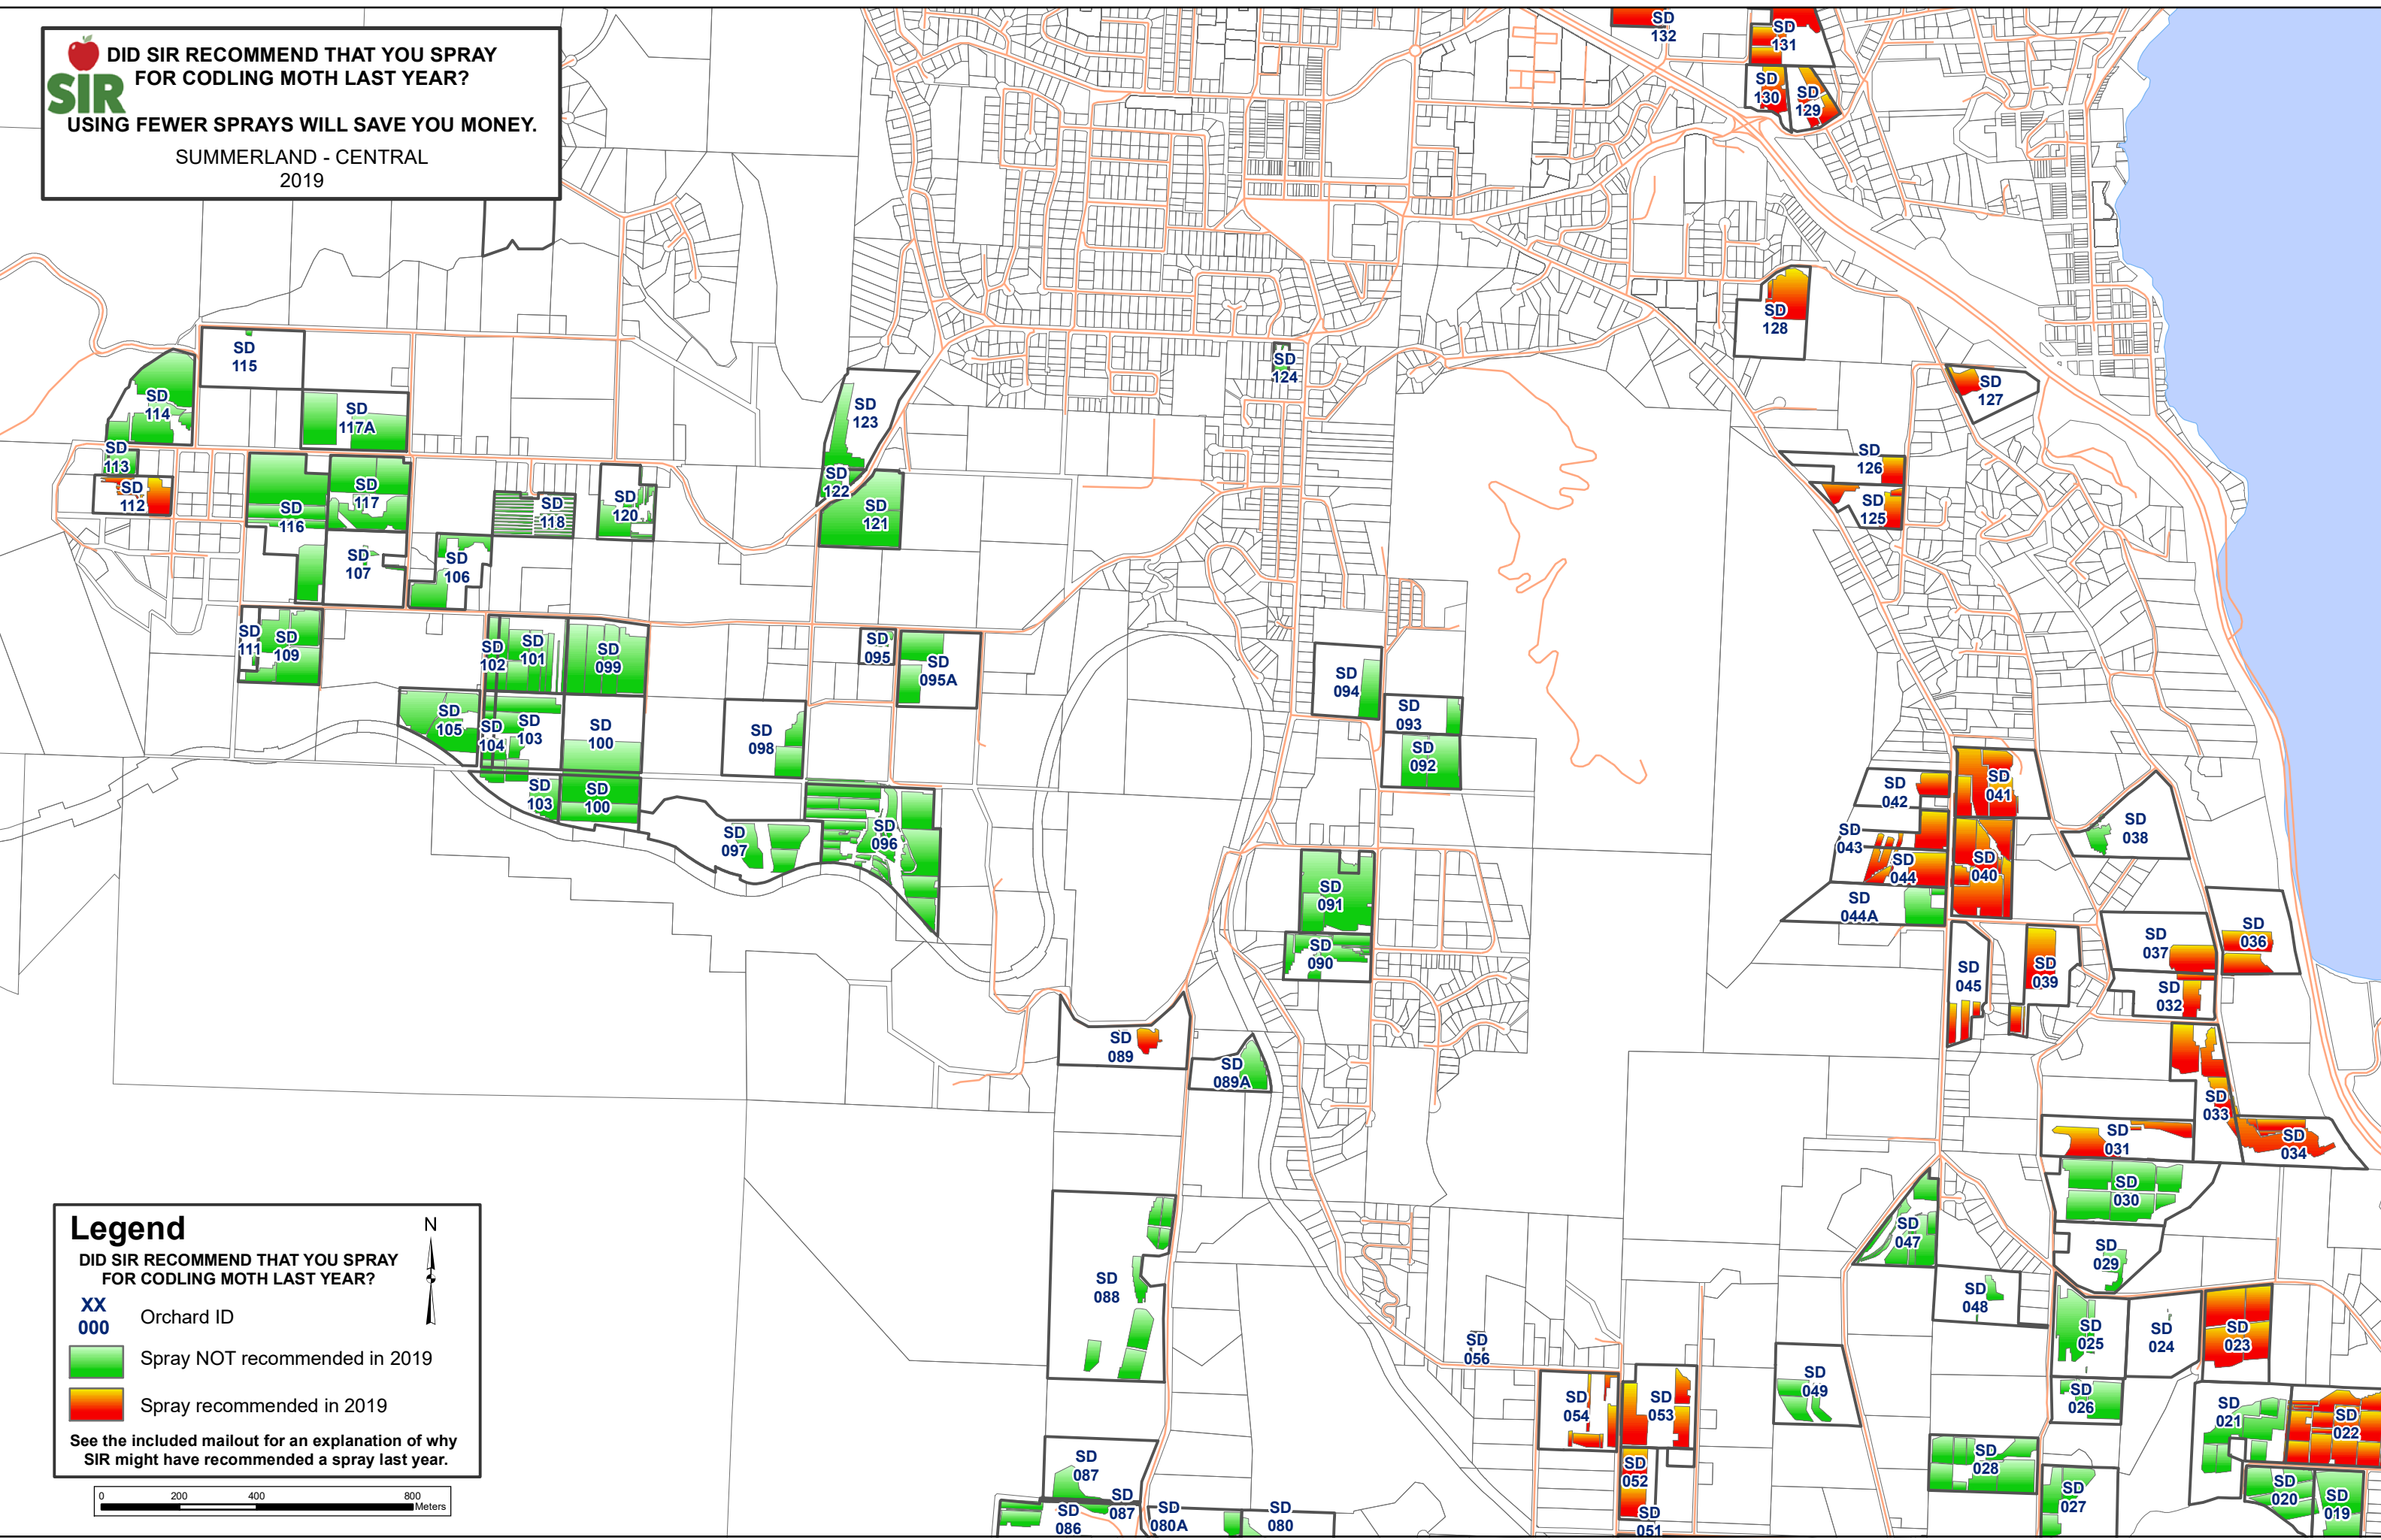

SIR DID SIR RECOMMEND THAT YOU SPRAY FOR CODLING MOTH LAST YEAR?
 USING FEWER SPRAYS WILL SAVE YOU MONEY.
 SUMMERLAND - CENTRAL
 2019

Legend

DID SIR RECOMMEND THAT YOU SPRAY FOR CODLING MOTH LAST YEAR?

XX 000 Orchard ID

 Spray NOT recommended in 2019

 Spray recommended in 2019

See the included mailout for an explanation of why SIR might have recommended a spray last year.