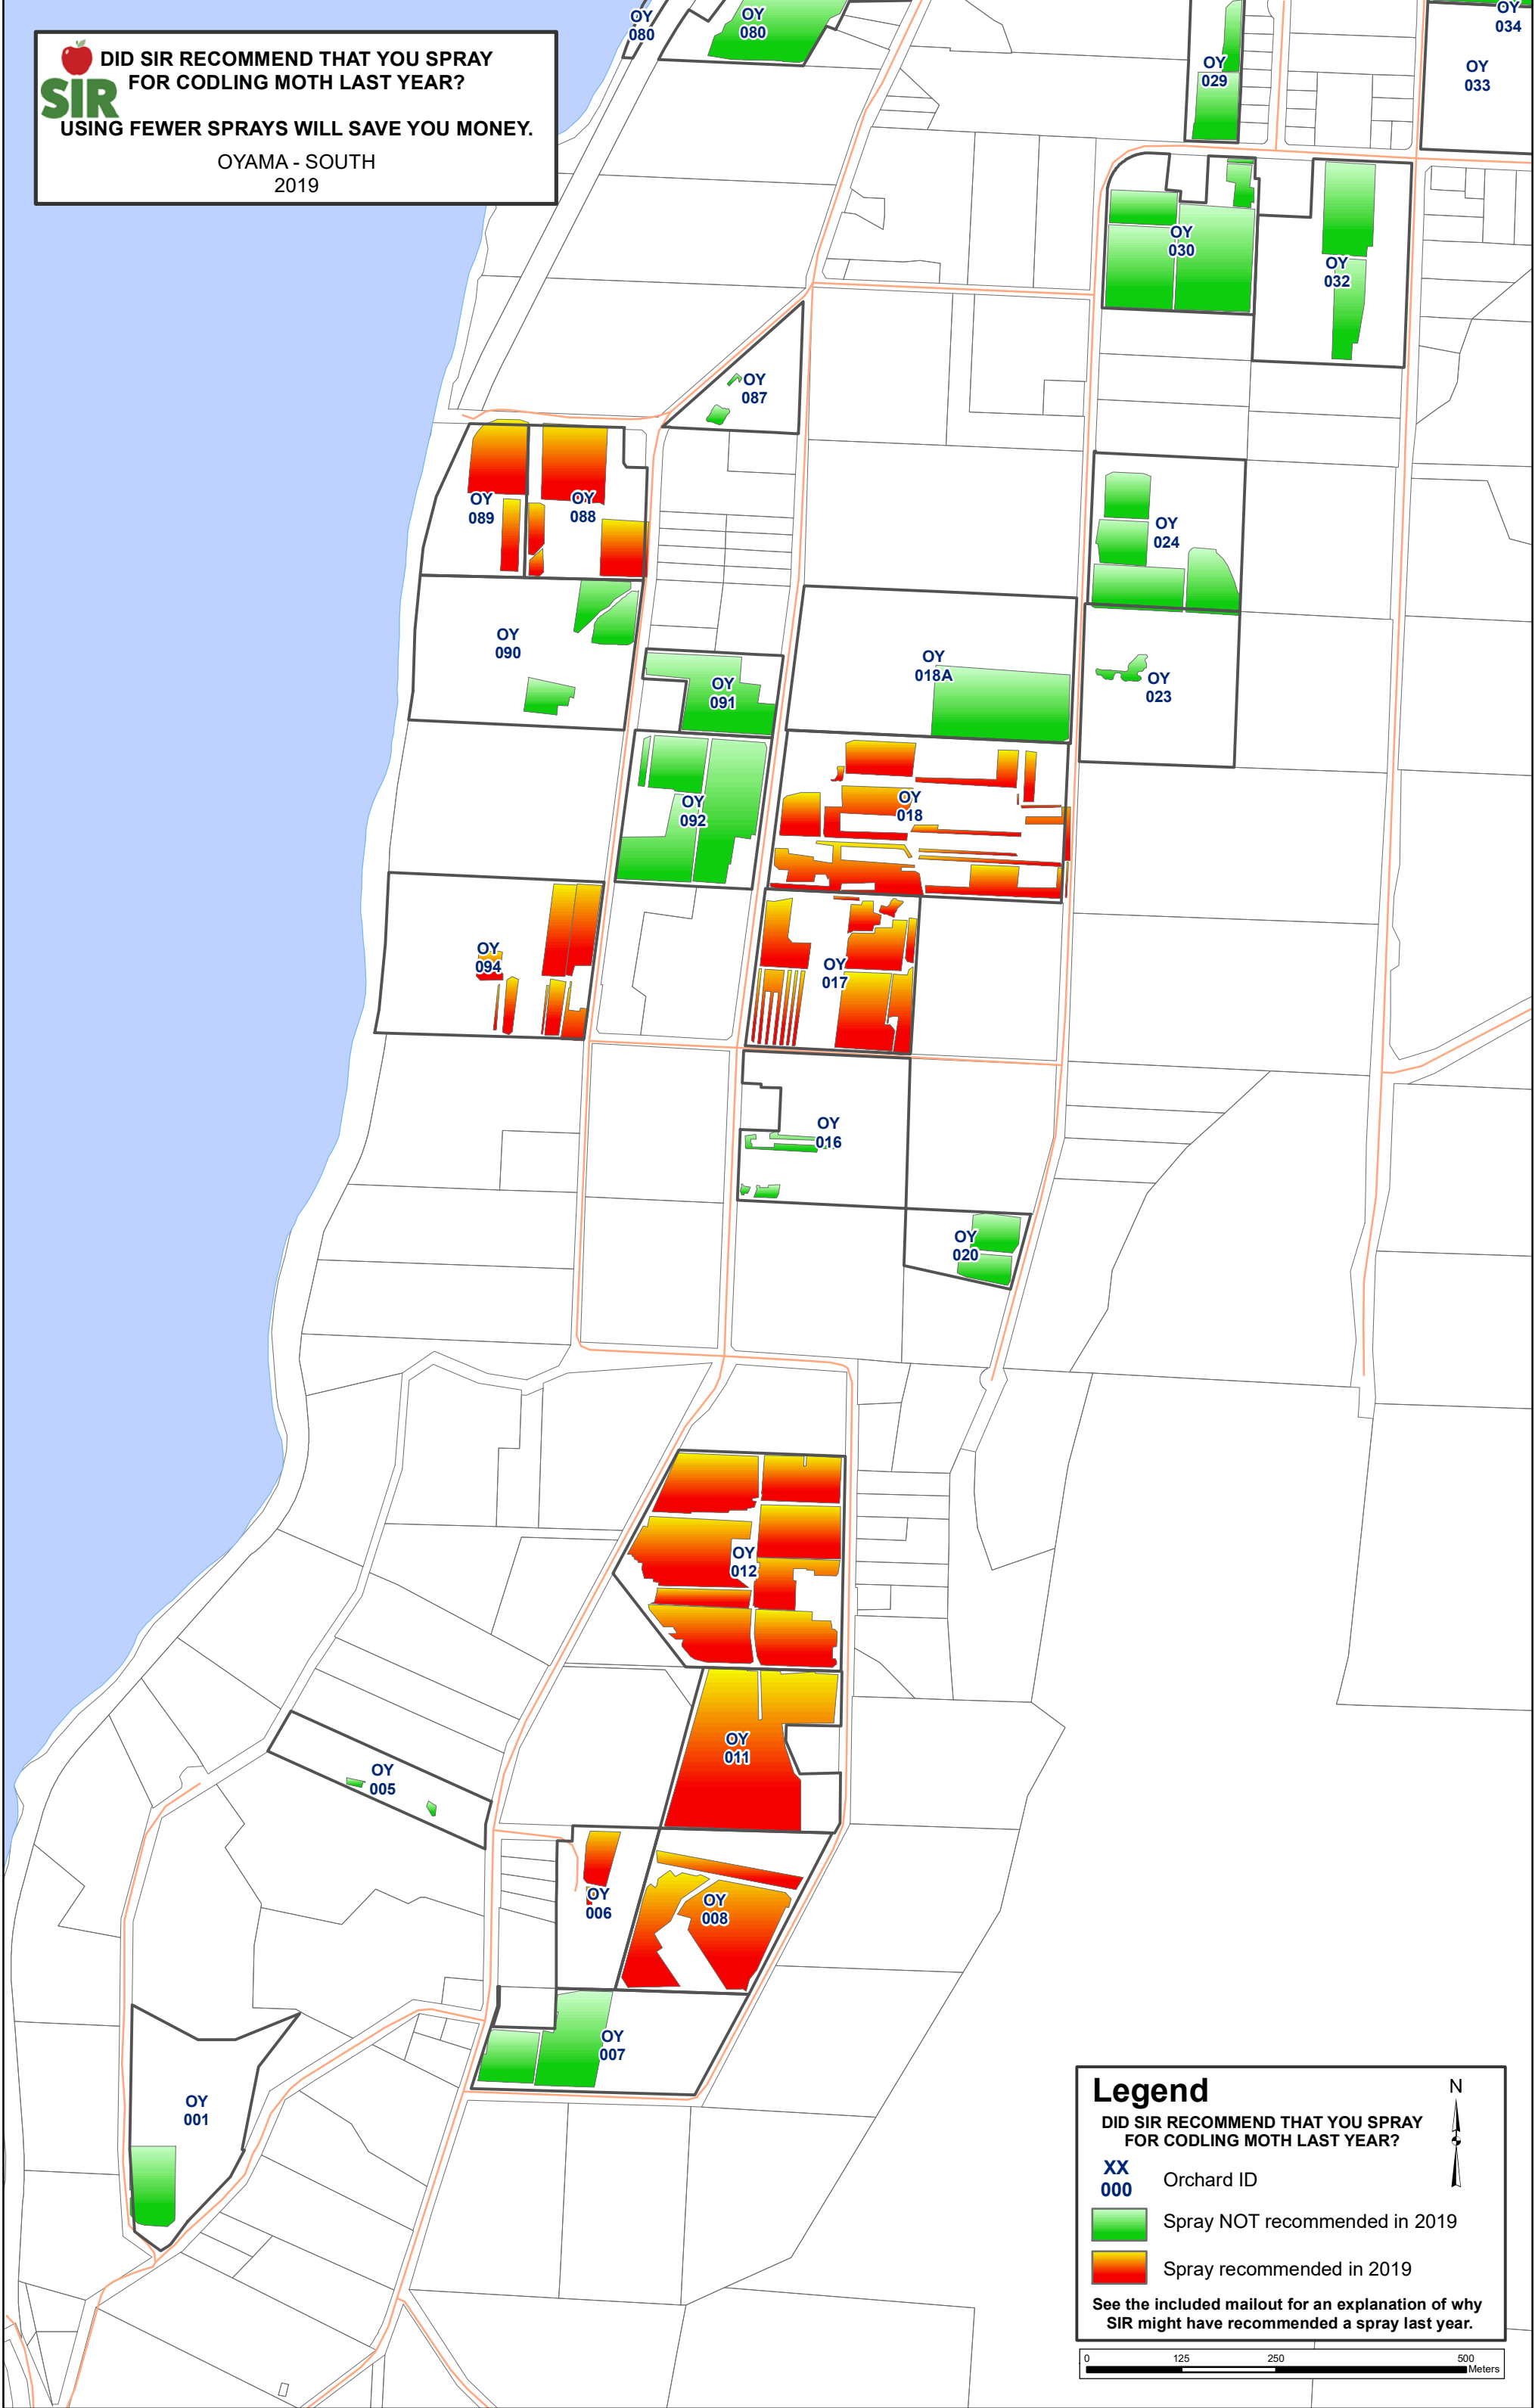

SIR DID SIR RECOMMEND THAT YOU SPRAY FOR CODLING MOTH LAST YEAR?
 USING FEWER SPRAYS WILL SAVE YOU MONEY.
 OYAMA - SOUTH
 2019

Legend

DID SIR RECOMMEND THAT YOU SPRAY FOR CODLING MOTH LAST YEAR?

XX 000 Orchard ID

 Spray NOT recommended in 2019

 Spray recommended in 2019

See the included mailout for an explanation of why SIR might have recommended a spray last year.

0 125 250 500 Meters

N