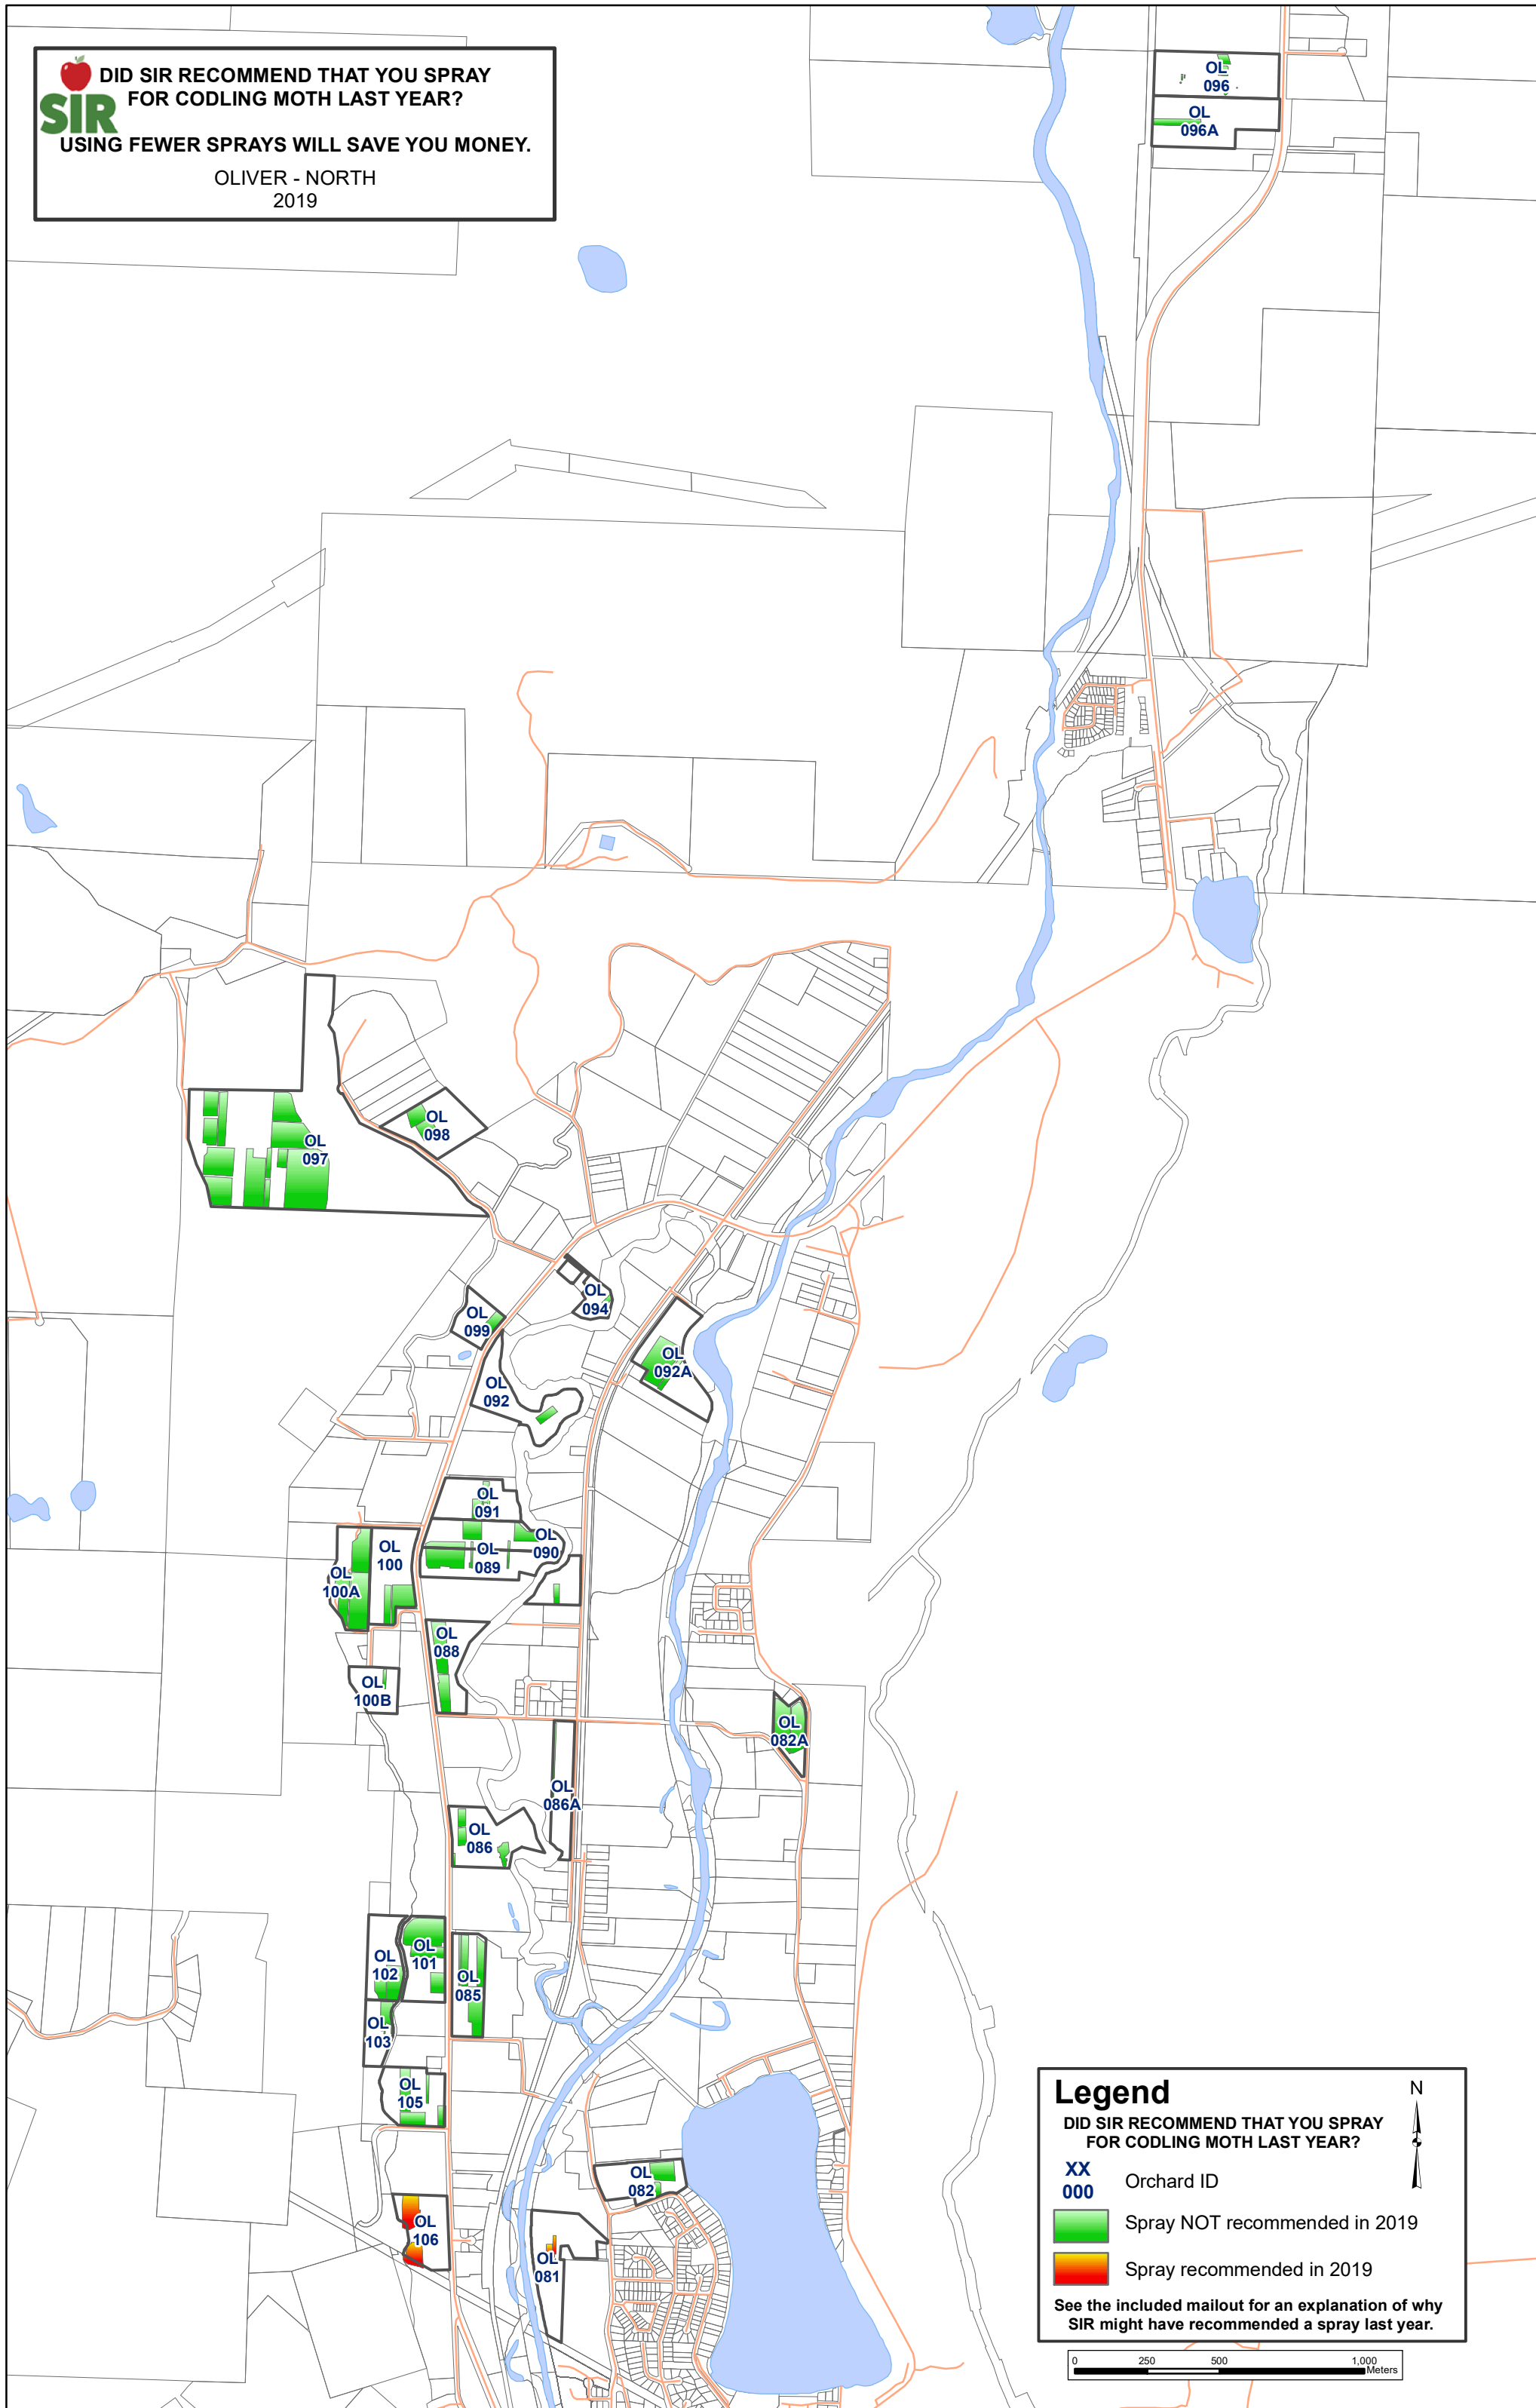

 **DID SIR RECOMMEND THAT YOU SPRAY FOR CODLING MOTH LAST YEAR?**  
**USING FEWER SPRAYS WILL SAVE YOU MONEY.**  
OLIVER - NORTH  
2019

**Legend**

DID SIR RECOMMEND THAT YOU SPRAY FOR CODLING MOTH LAST YEAR?

**XX 000** Orchard ID

 Spray NOT recommended in 2019

 Spray recommended in 2019

See the included mailout for an explanation of why SIR might have recommended a spray last year.

N

0 250 500 1,000 Meters