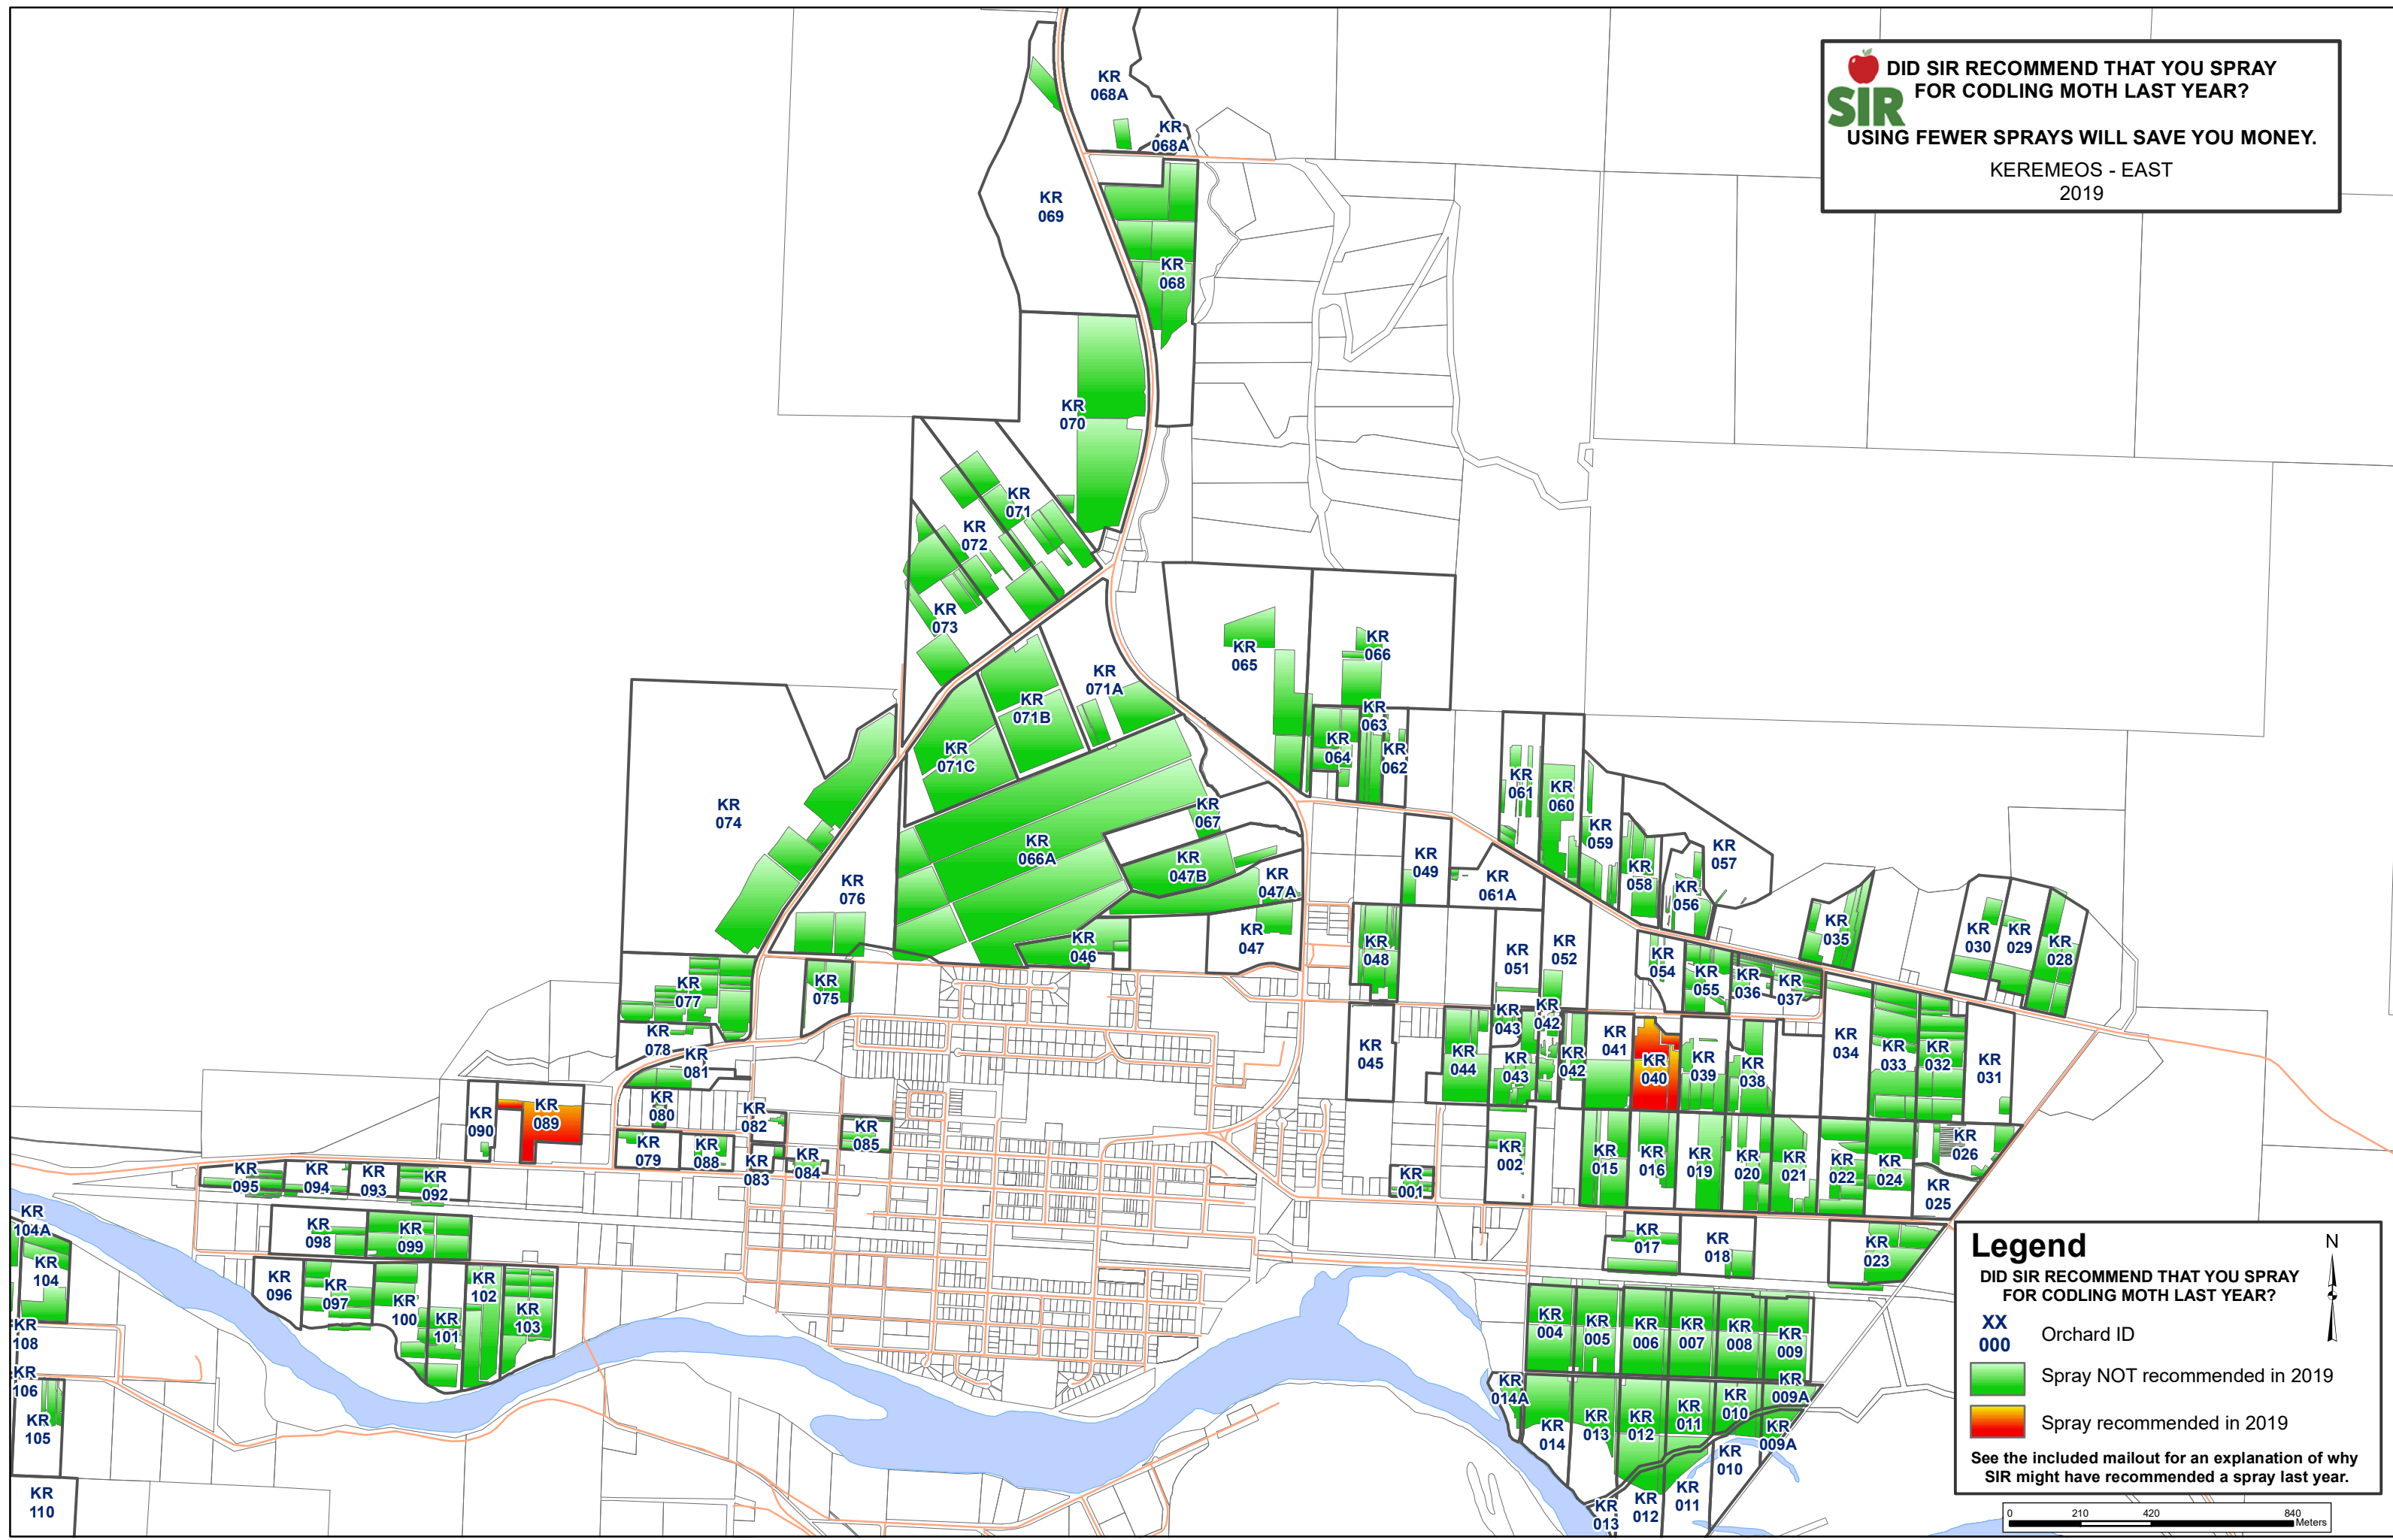

**SIR** DID SIR RECOMMEND THAT YOU SPRAY FOR CODLING MOTH LAST YEAR?  
 USING FEWER SPRAYS WILL SAVE YOU MONEY.  
 KEREMEOS - EAST  
 2019

**Legend**

DID SIR RECOMMEND THAT YOU SPRAY FOR CODLING MOTH LAST YEAR?

**XX** Orchard ID

**000** Spray NOT recommended in 2019

**000** Spray recommended in 2019

See the included mailout for an explanation of why SIR might have recommended a spray last year.