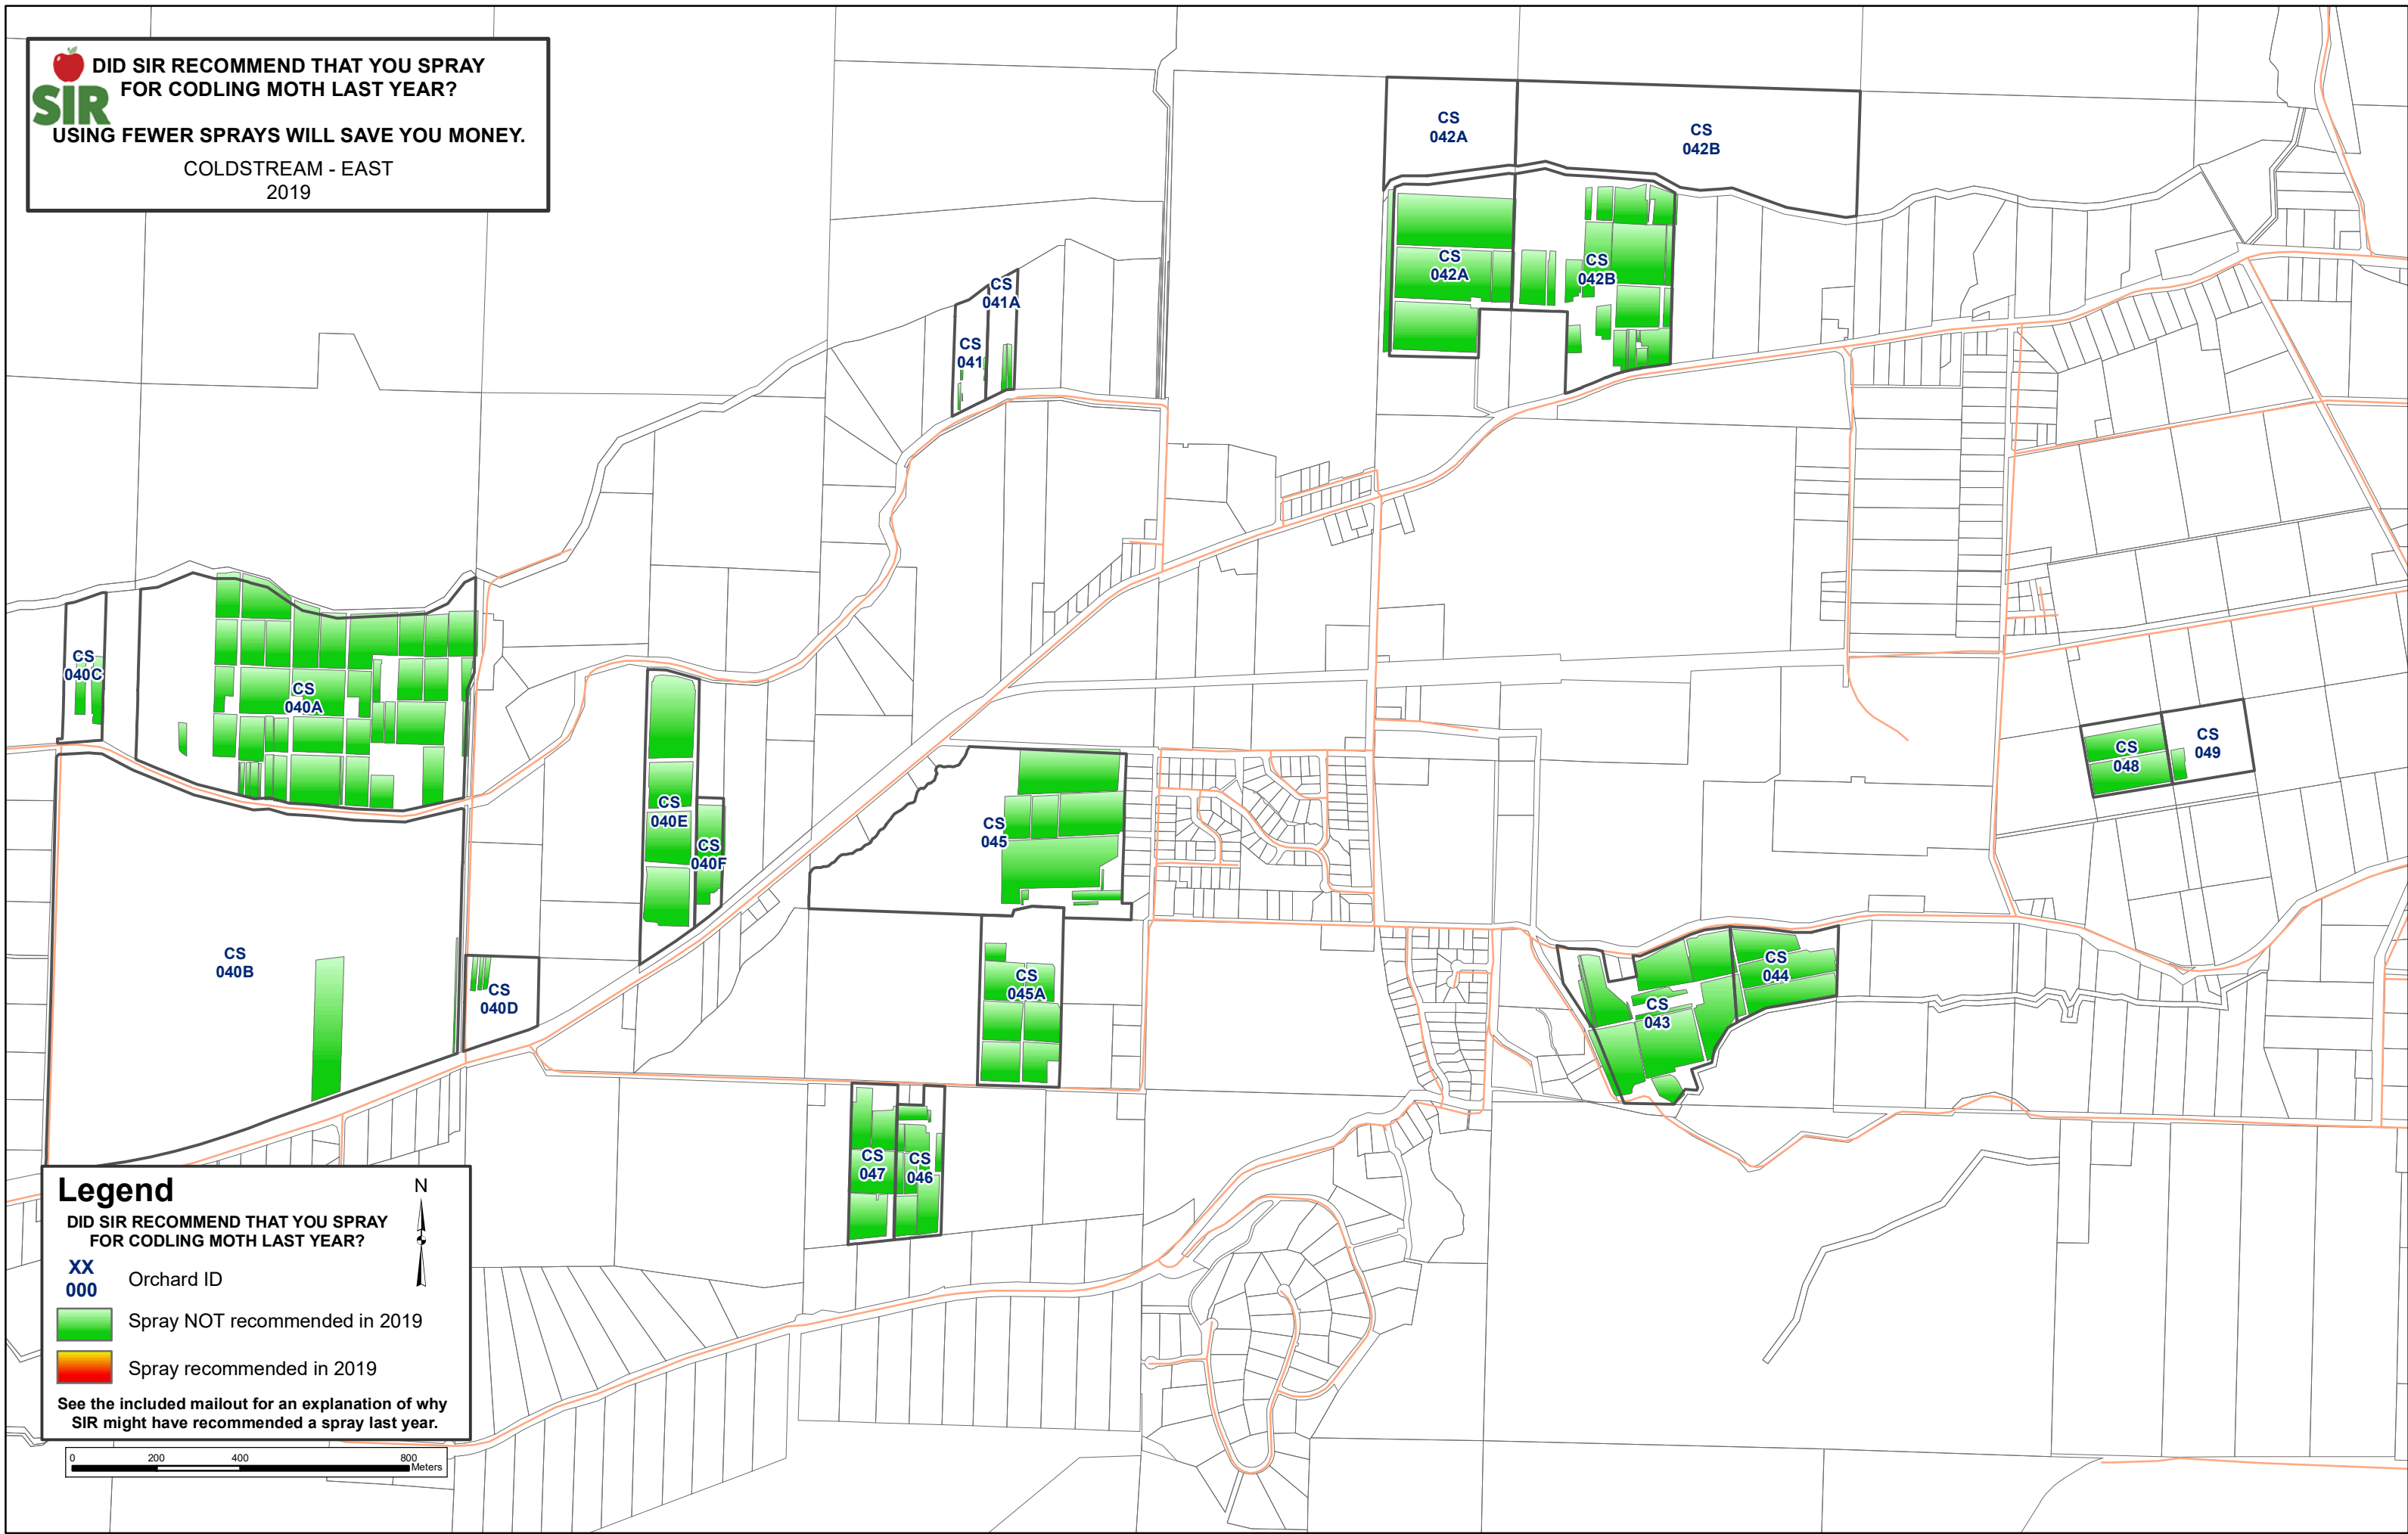

SIR DID SIR RECOMMEND THAT YOU SPRAY FOR CODLING MOTH LAST YEAR?
 USING FEWER SPRAYS WILL SAVE YOU MONEY.
 COLDSTREAM - EAST
 2019

Legend

DID SIR RECOMMEND THAT YOU SPRAY FOR CODLING MOTH LAST YEAR?

XX 000 Orchard ID

Spray NOT recommended in 2019

Spray recommended in 2019

See the included mailout for an explanation of why SIR might have recommended a spray last year.