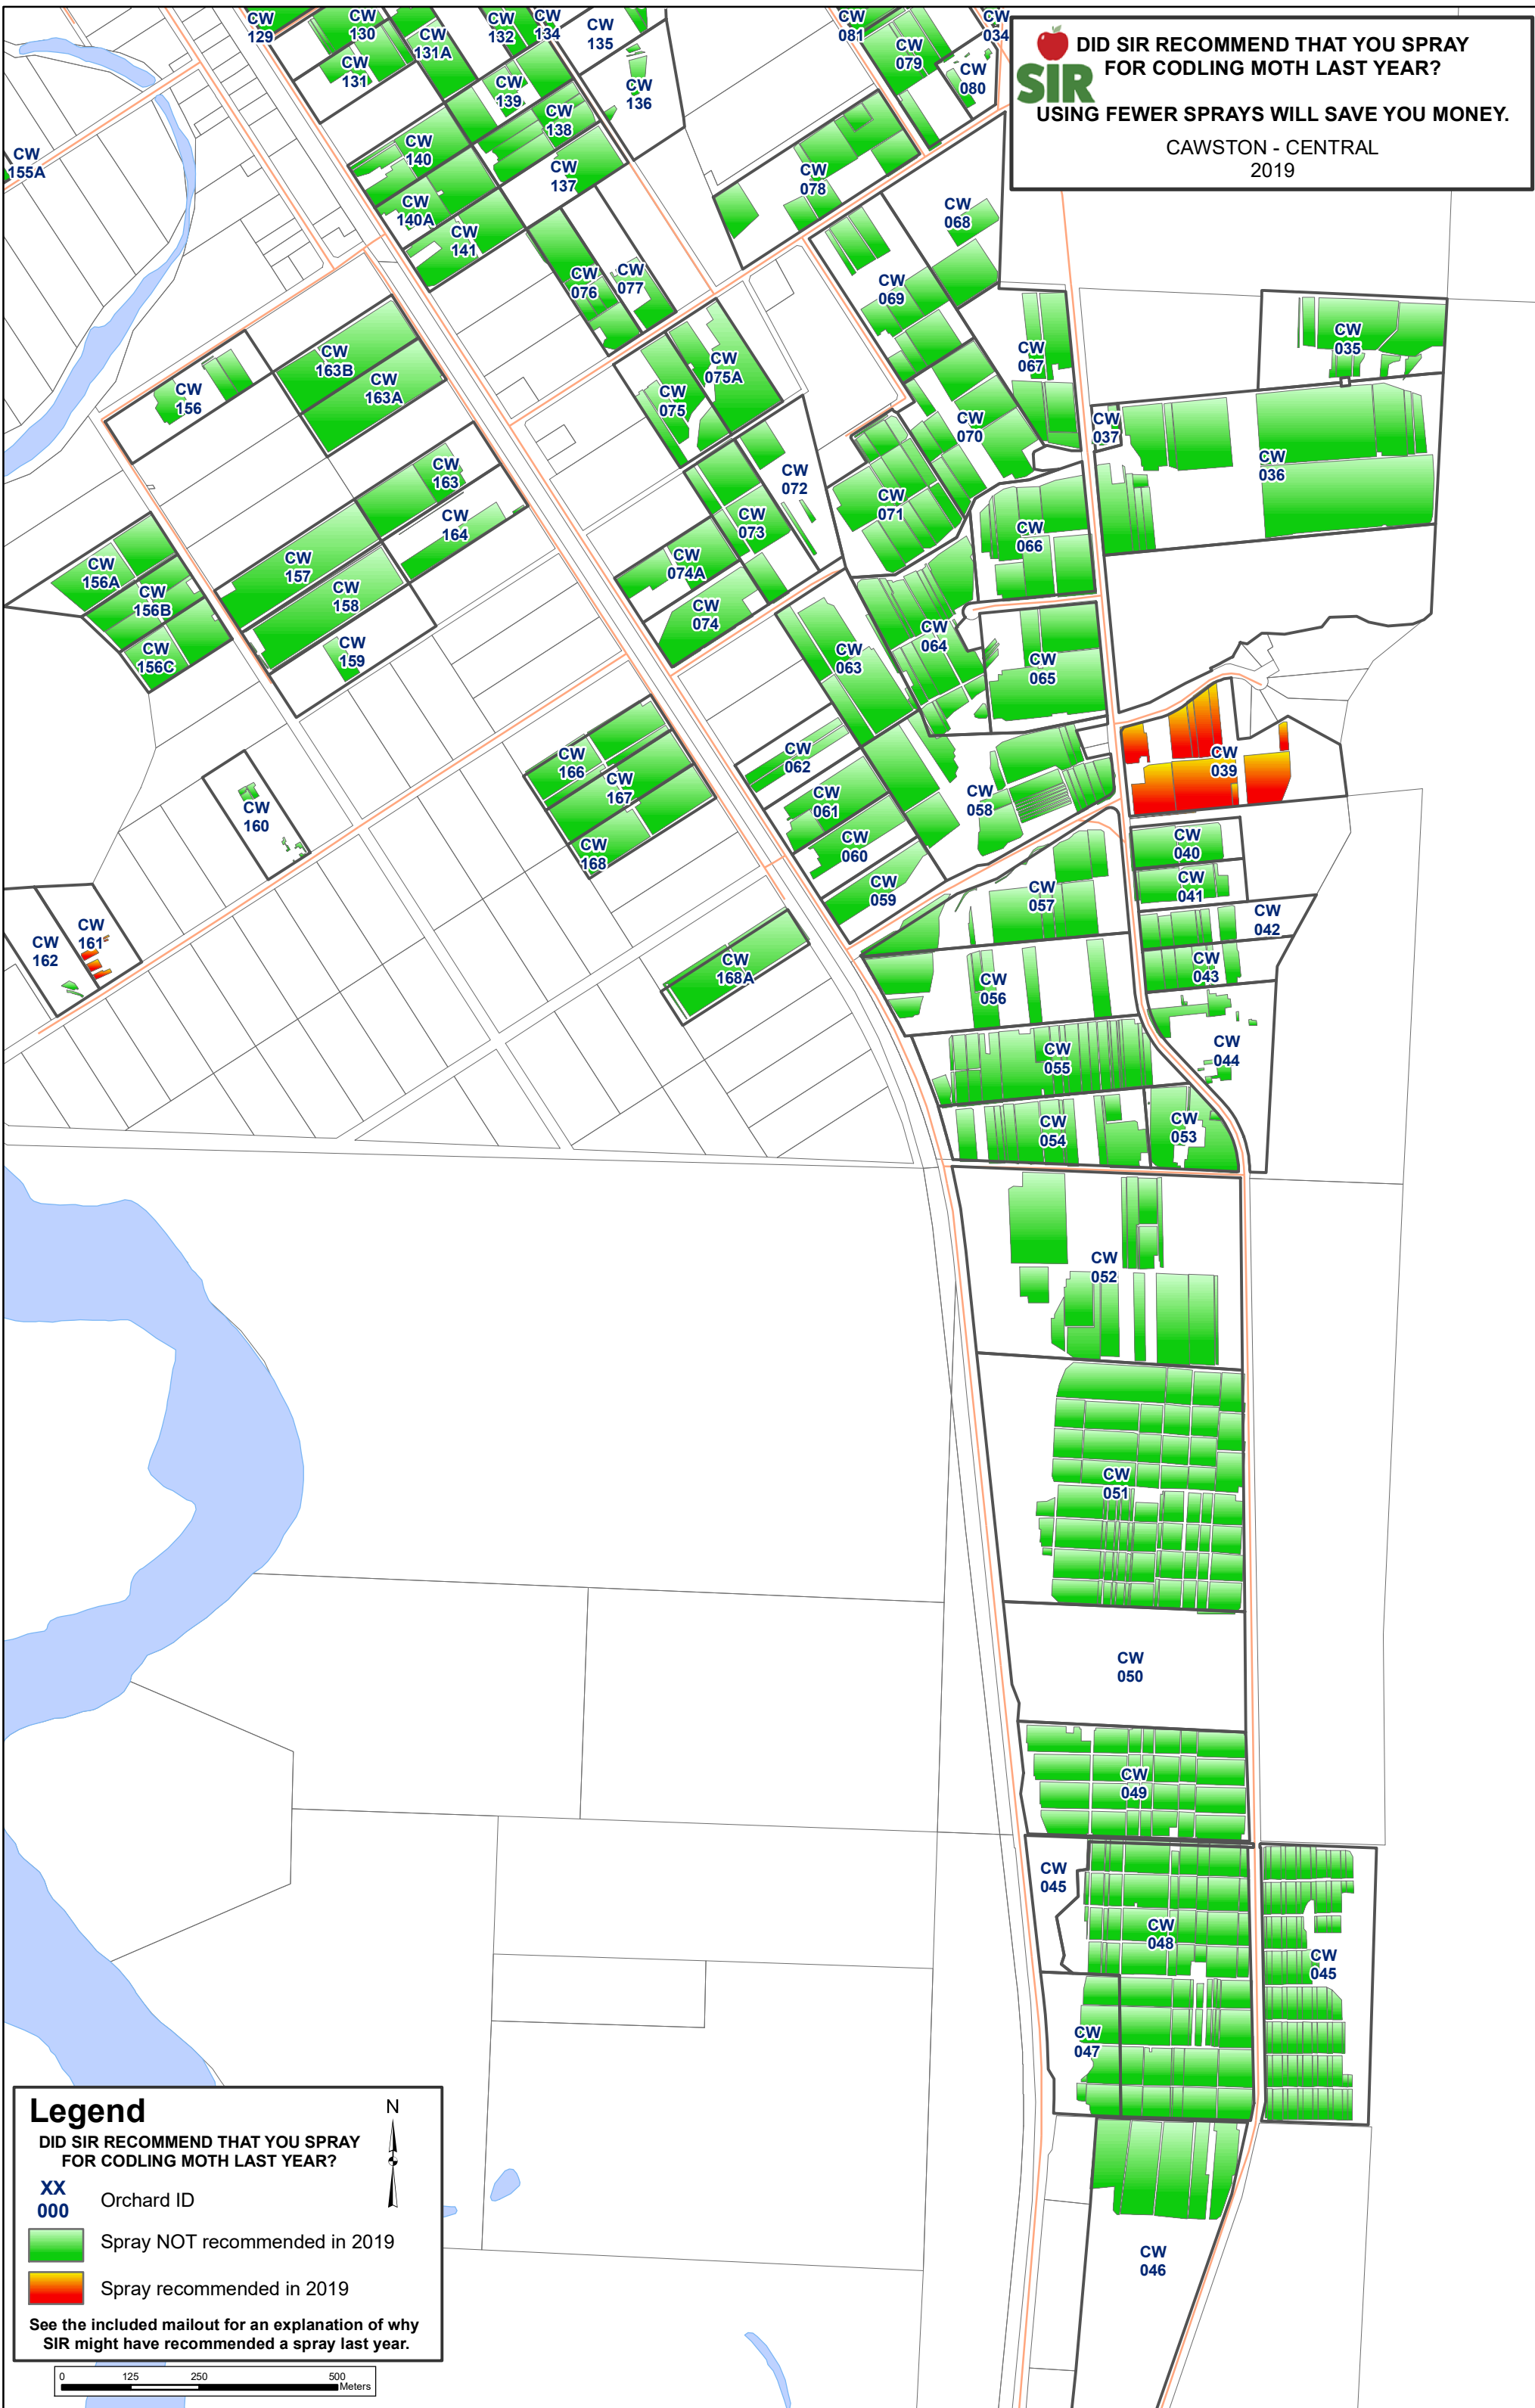

 **DID SIR RECOMMEND THAT YOU SPRAY FOR CODLING MOTH LAST YEAR?**  
**USING FEWER SPRAYS WILL SAVE YOU MONEY.**  
 CAWSTON - CENTRAL  
 2019

**Legend**

**DID SIR RECOMMEND THAT YOU SPRAY FOR CODLING MOTH LAST YEAR?**

**XX** Orchard ID

 Spray NOT recommended in 2019

 Spray recommended in 2019

See the included mailout for an explanation of why SIR might have recommended a spray last year.

0 125 250 500 Meters

N