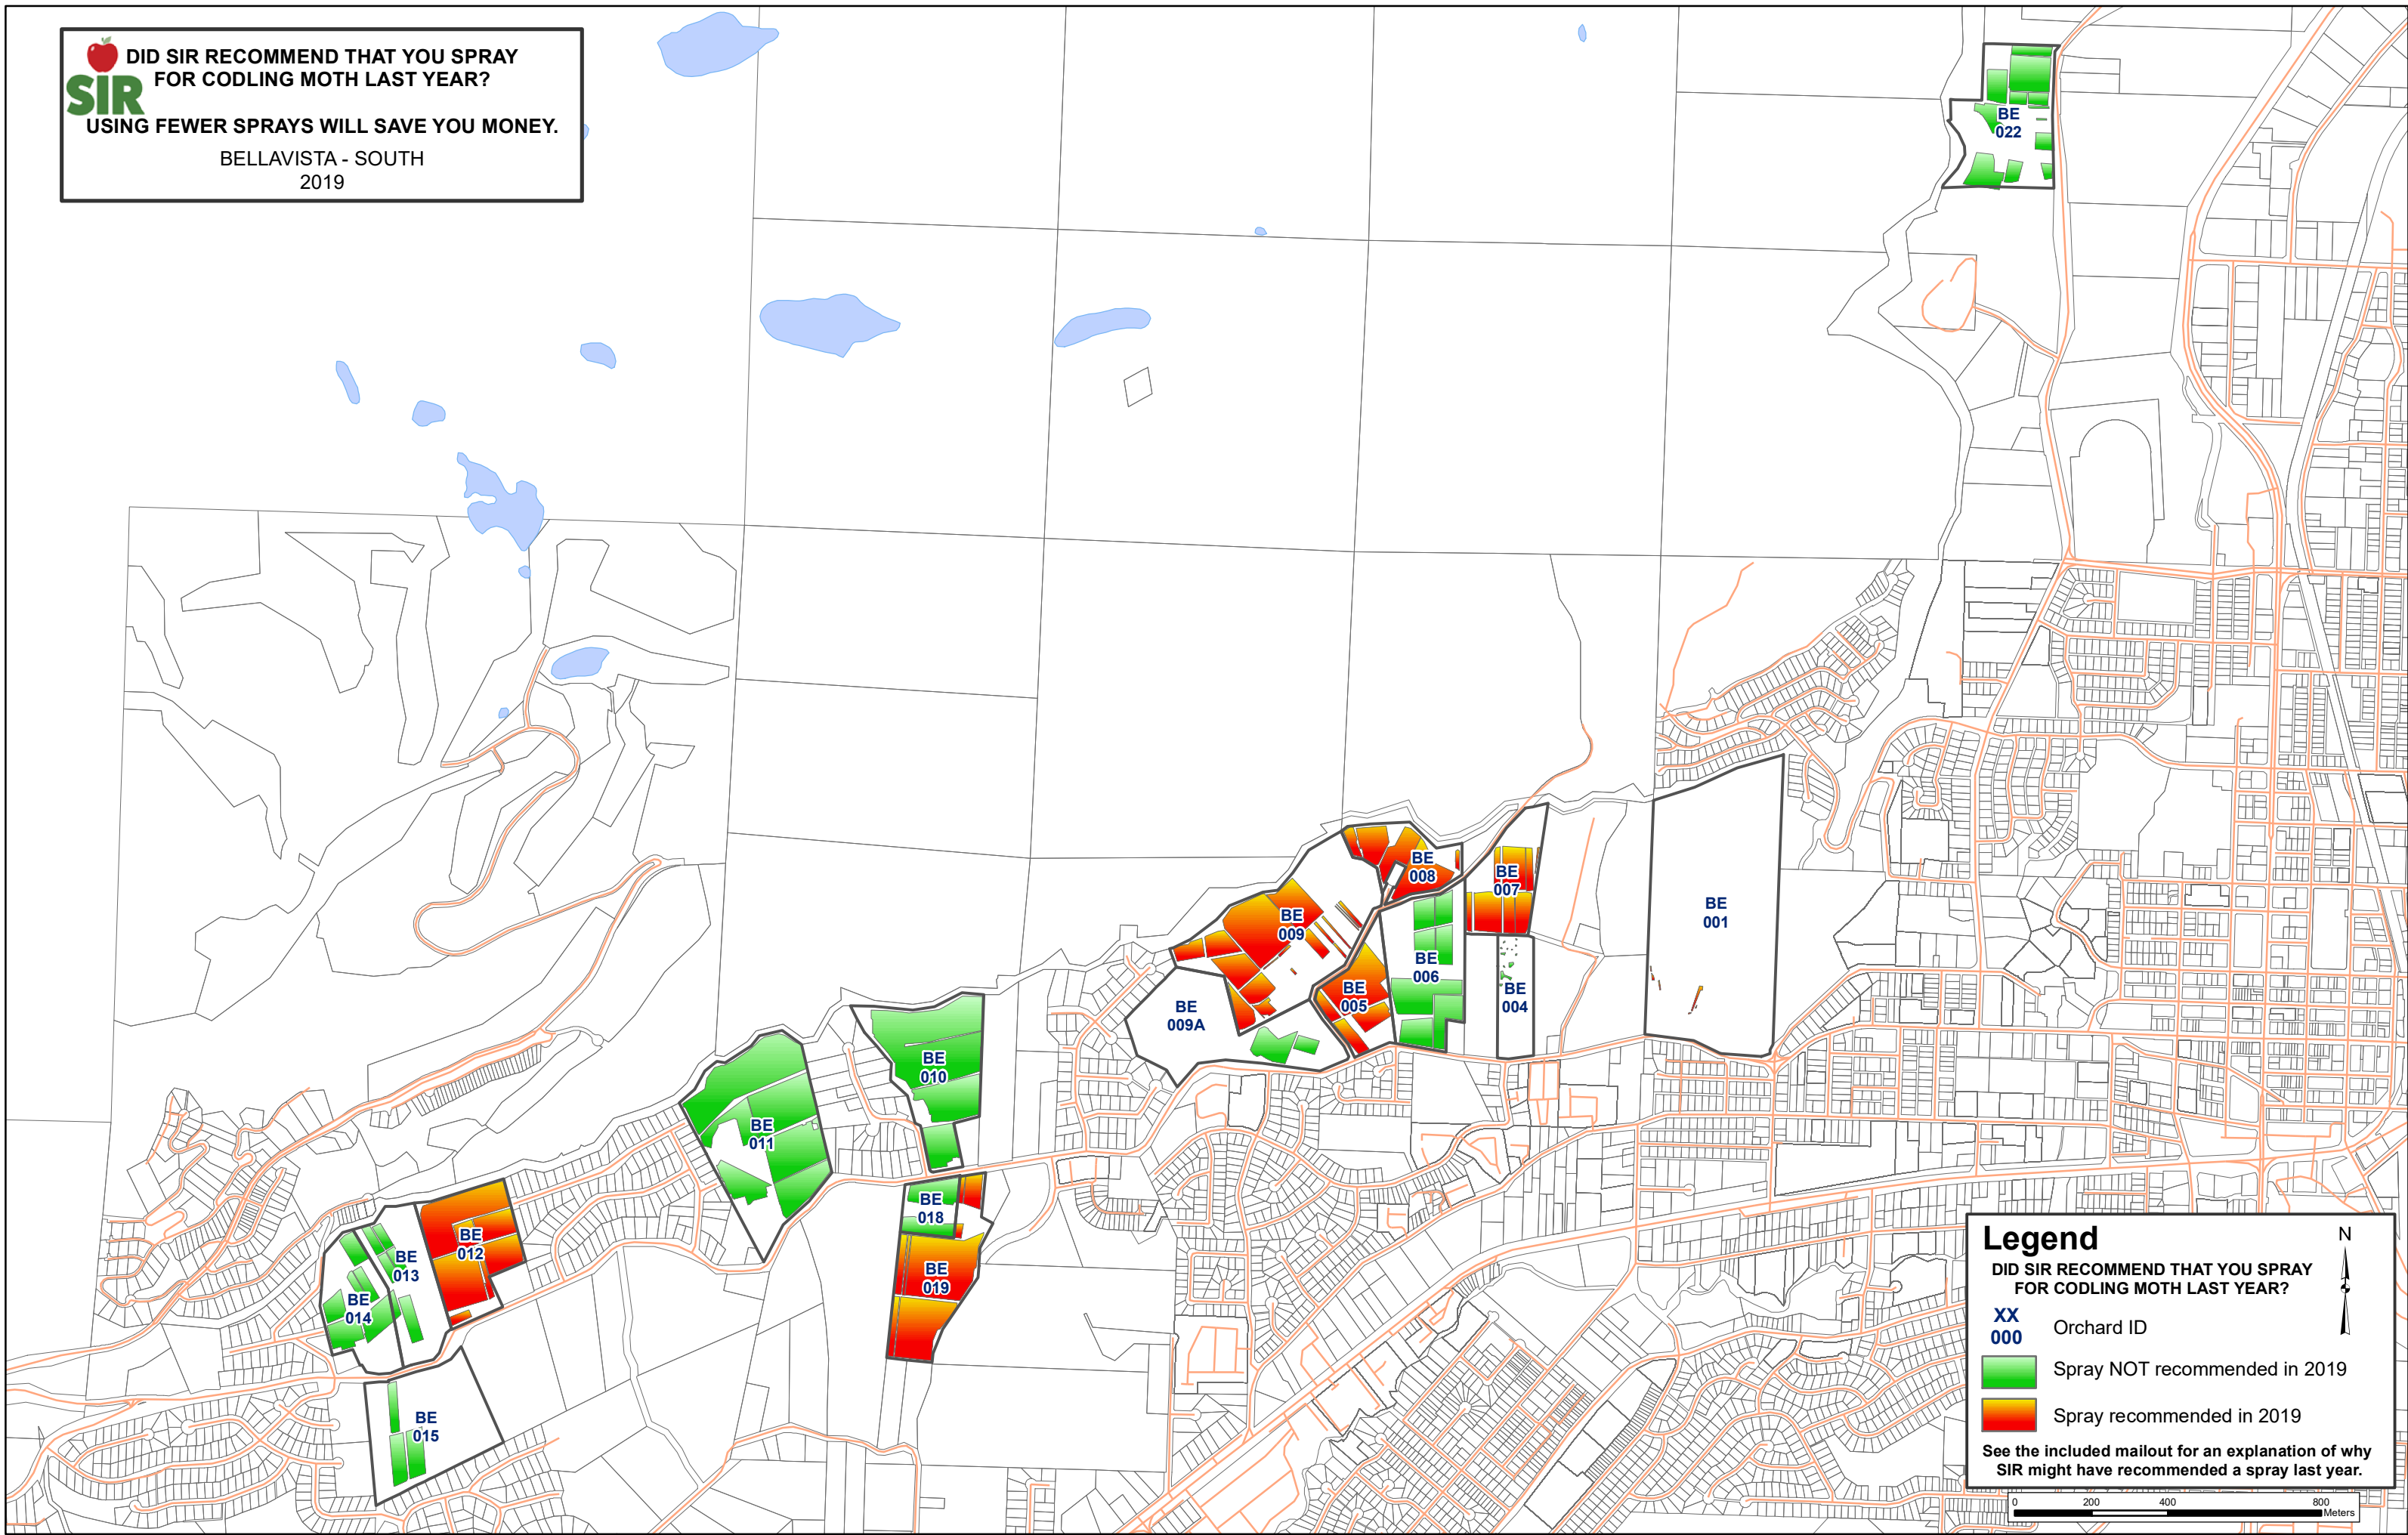

 **DID SIR RECOMMEND THAT YOU SPRAY
FOR CODLING MOTH LAST YEAR?**
USING FEWER SPRAYS WILL SAVE YOU MONEY.
BELLAVISTA - SOUTH
2019

Legend

DID SIR RECOMMEND THAT YOU SPRAY FOR CODLING MOTH LAST YEAR?

XX 000 Orchard ID

 Spray NOT recommended in 2019

 Spray recommended in 2019

See the included mailout for an explanation of why SIR might have recommended a spray last year.

0 200 400 800 Meters

N