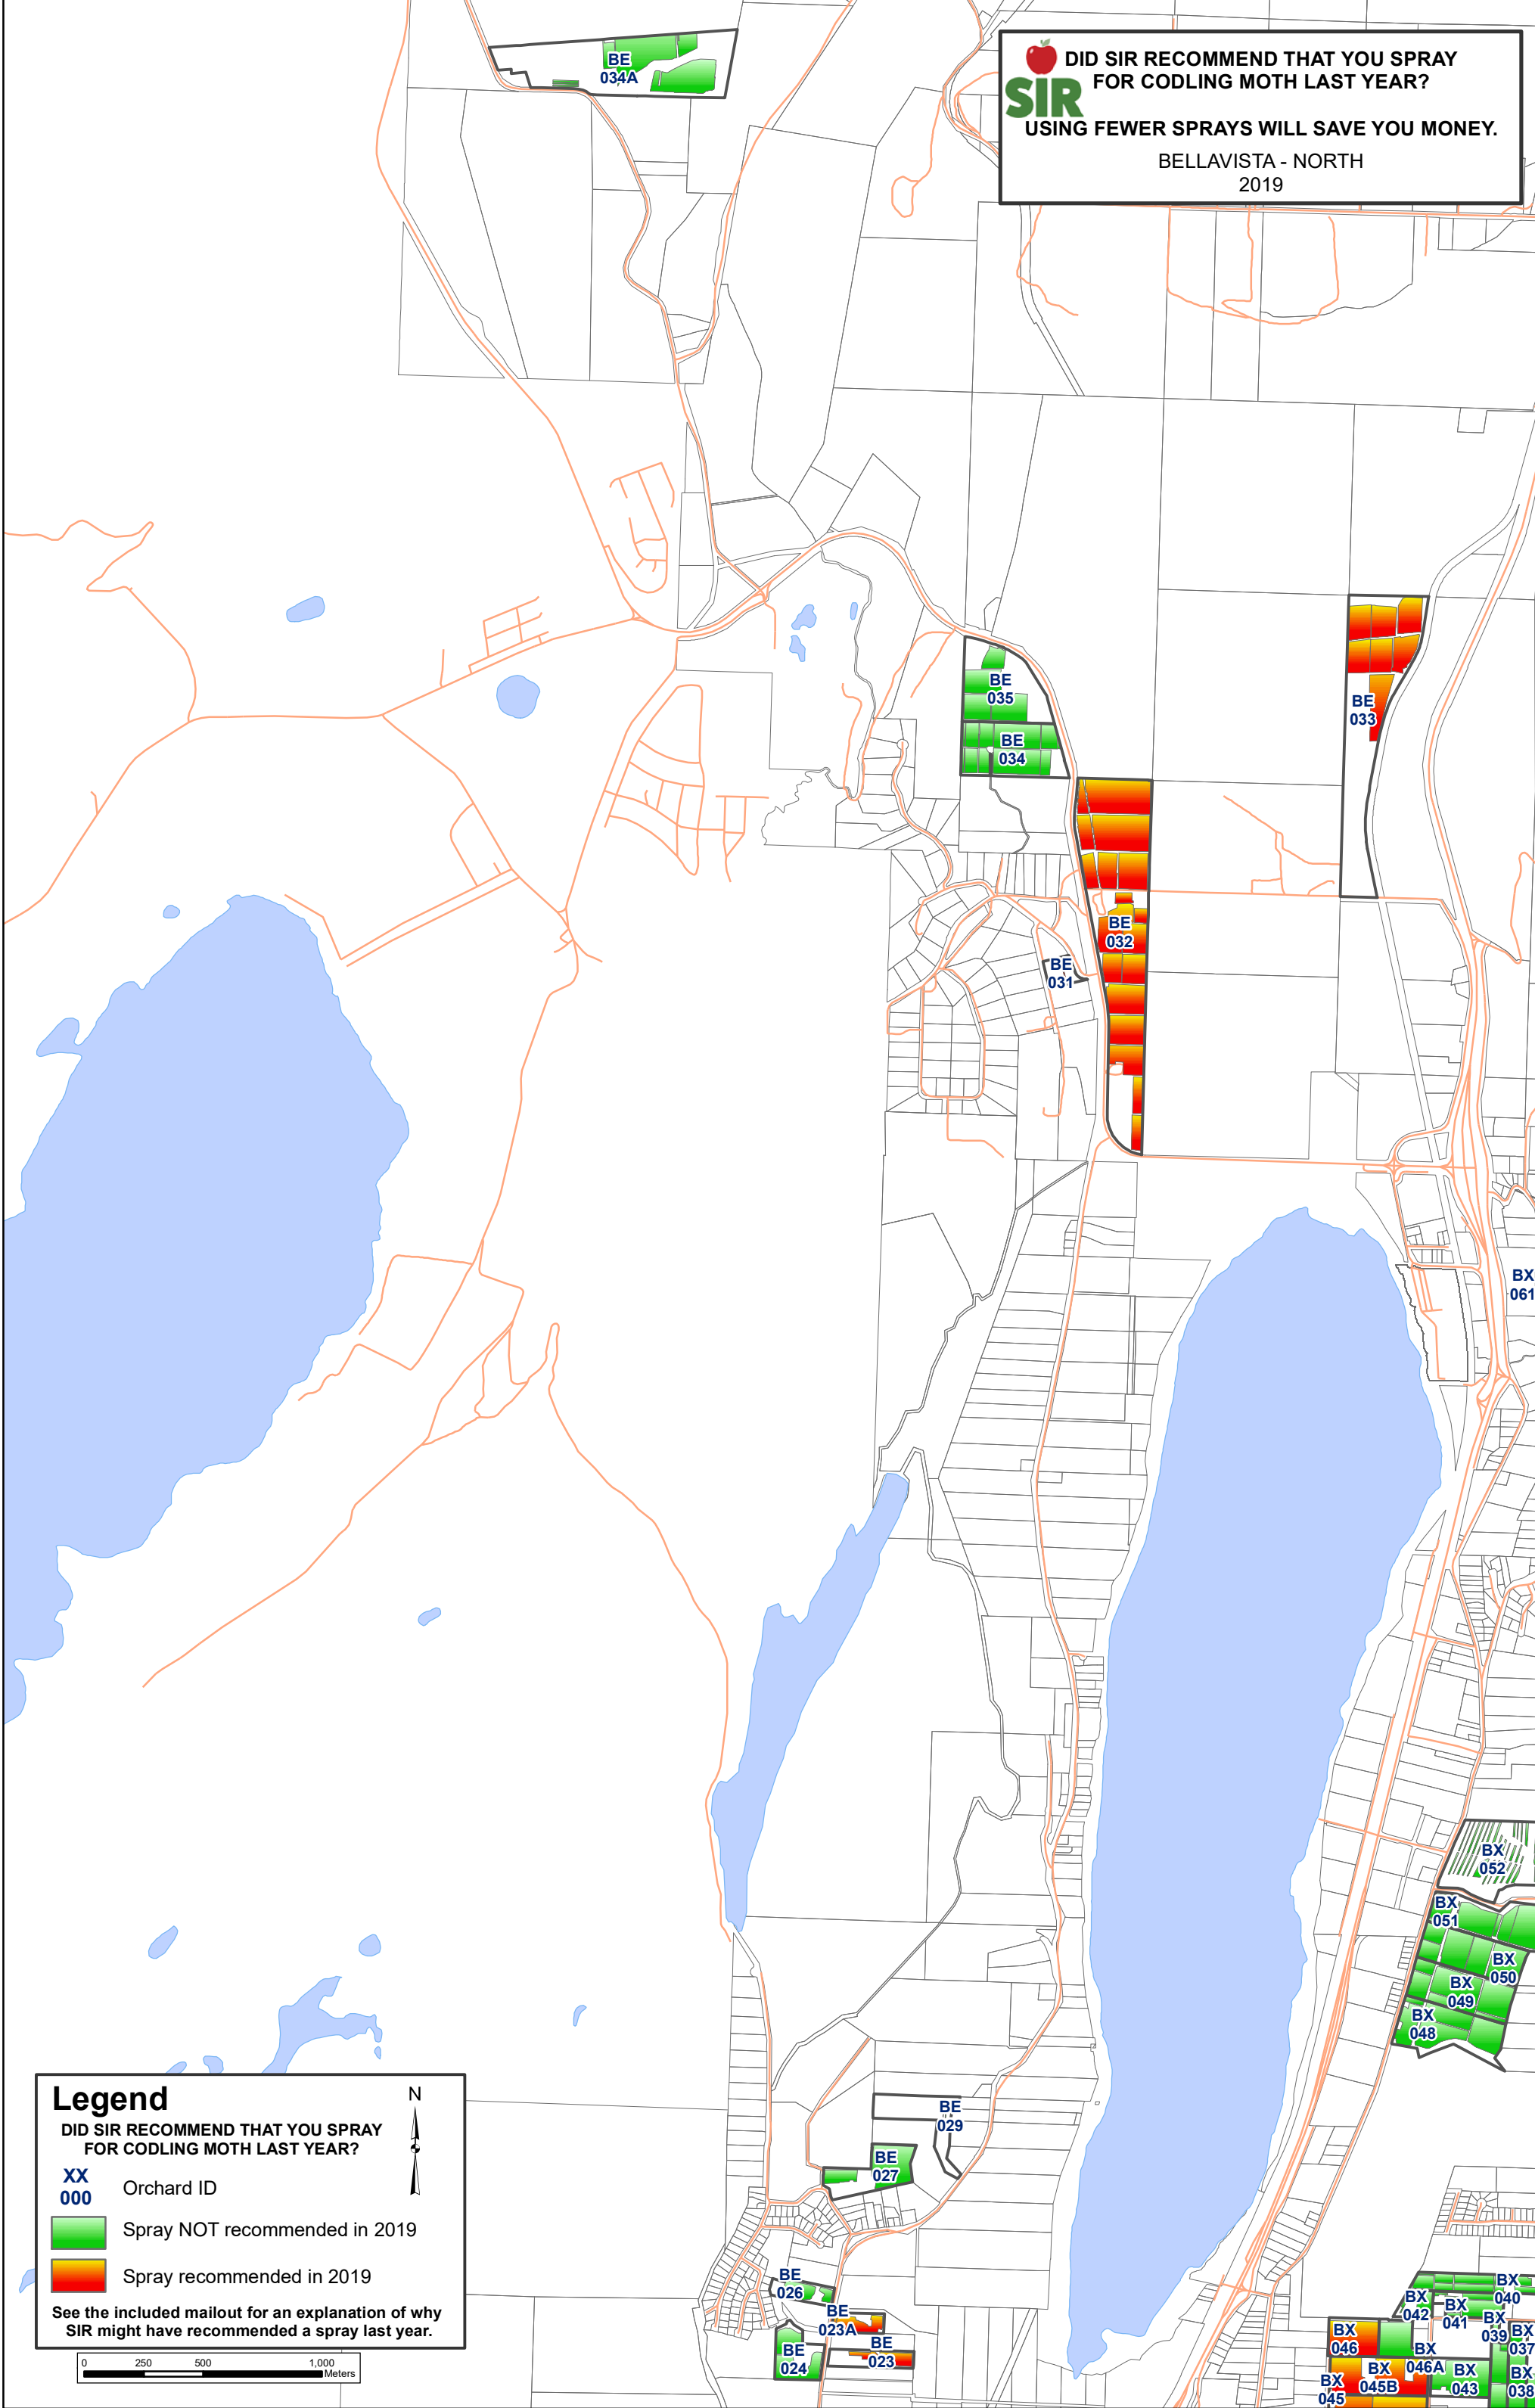

**DID SIR RECOMMEND THAT YOU SPRAY FOR CODLING MOTH LAST YEAR?**  
**SIR**  
**USING FEWER SPRAYS WILL SAVE YOU MONEY.**  
 BELLAVISTA - NORTH  
 2019

**Legend**

DID SIR RECOMMEND THAT YOU SPRAY FOR CODLING MOTH LAST YEAR?

**XX 000** Orchard ID

 Spray NOT recommended in 2019

 Spray recommended in 2019

See the included mailout for an explanation of why SIR might have recommended a spray last year.

0 250 500 1,000 Meters

N