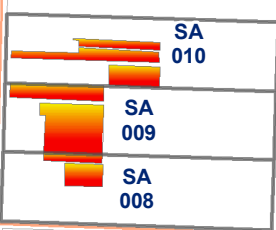

DID SIR RECOMMEND THAT YOU SPRAY FOR CODLING MOTH LAST YEAR?
USING FEWER SPRAYS WILL SAVE YOU MONEY.
SALMON ARM
2018

Legend

DID SIR RECOMMEND THAT YOU SPRAY FOR CODLING MOTH LAST YEAR?

XX Orchard ID

000

Spray NOT recommended in 2018

Spray recommended in 2018

See the included mailout for an explanation of why SIR might have recommended a spray last year.

0 125 250 500 Meters