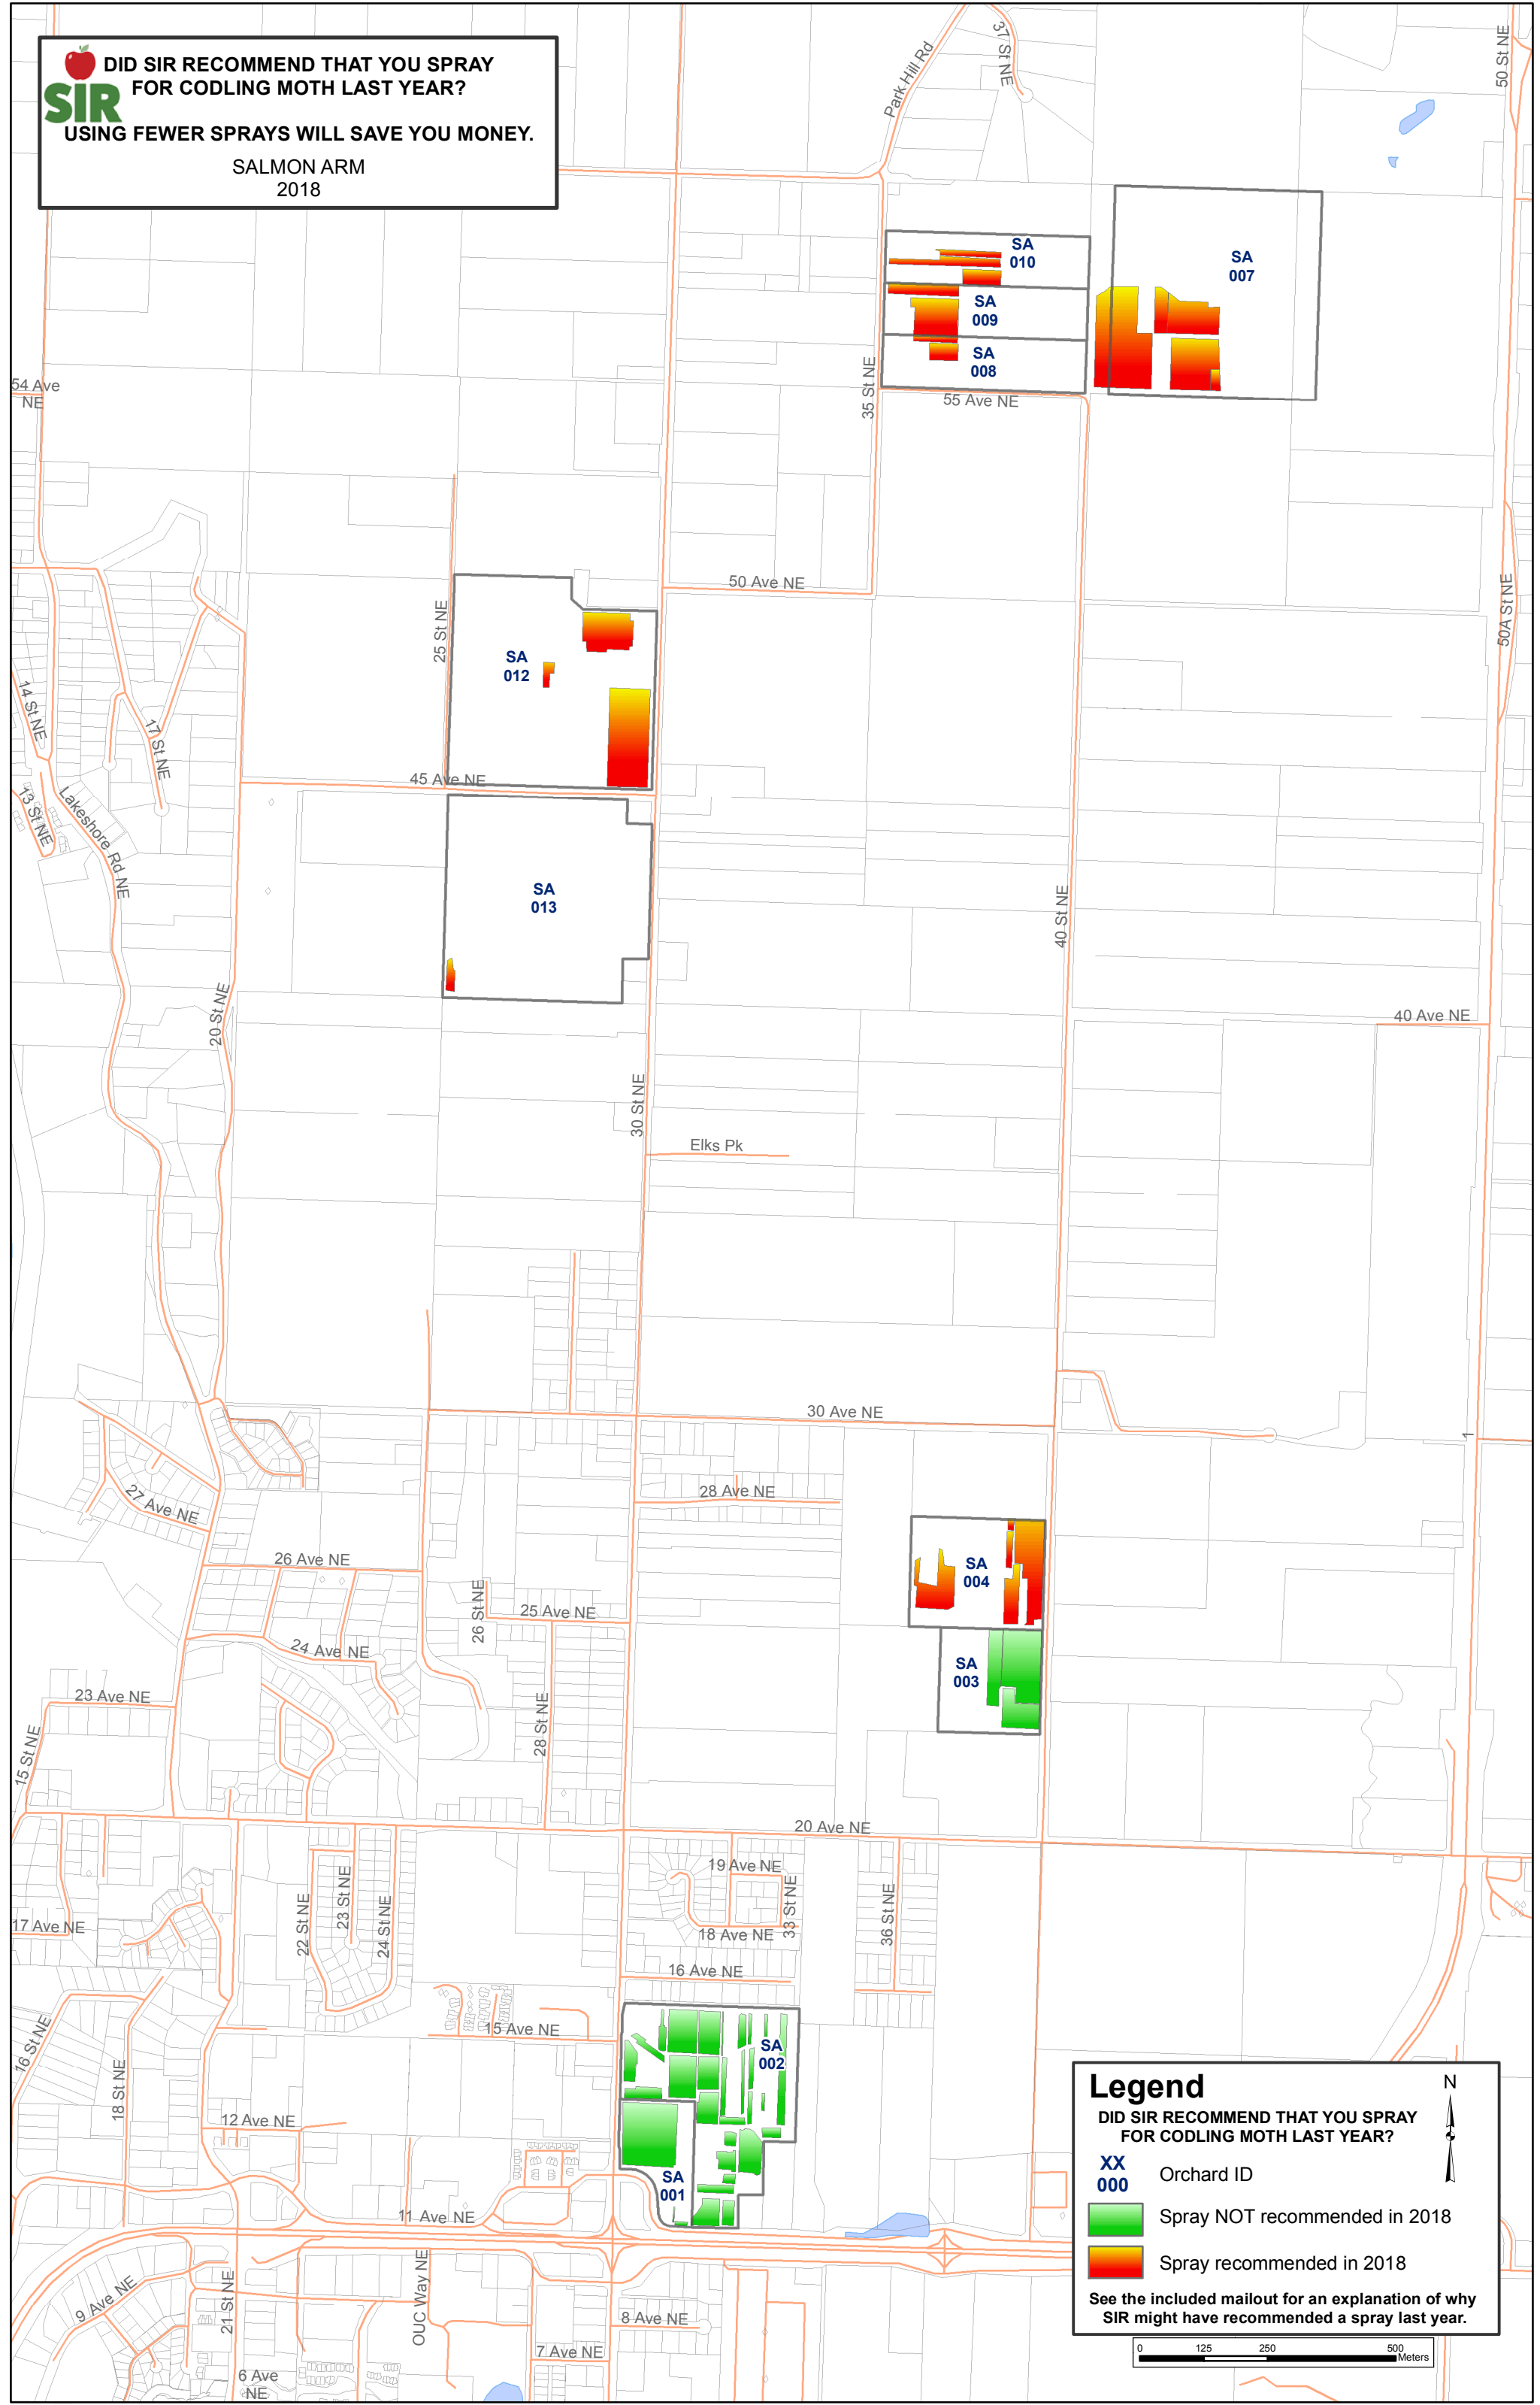

DID SIR RECOMMEND THAT YOU SPRAY FOR CODLING MOTH LAST YEAR?
USING FEWER SPRAYS WILL SAVE YOU MONEY.
 SALMON ARM
 2018

Legend

DID SIR RECOMMEND THAT YOU SPRAY FOR CODLING MOTH LAST YEAR?

XX Orchard ID

000

Spray NOT recommended in 2018

Spray recommended in 2018

See the included mailout for an explanation of why SIR might have recommended a spray last year.

0 125 250 500 Meters