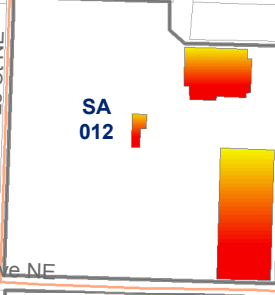

DID SIR RECOMMEND THAT YOU SPRAY FOR CODLING MOTH LAST YEAR?
USING FEWER SPRAYS WILL SAVE YOU MONEY.
SALMON ARM
2018

Legend

DID SIR RECOMMEND THAT YOU SPRAY FOR CODLING MOTH LAST YEAR?

XX Orchard ID

000

Spray NOT recommended in 2018

Spray recommended in 2018

See the included mailout for an explanation of why SIR might have recommended a spray last year.

0 125 250 500 Meters