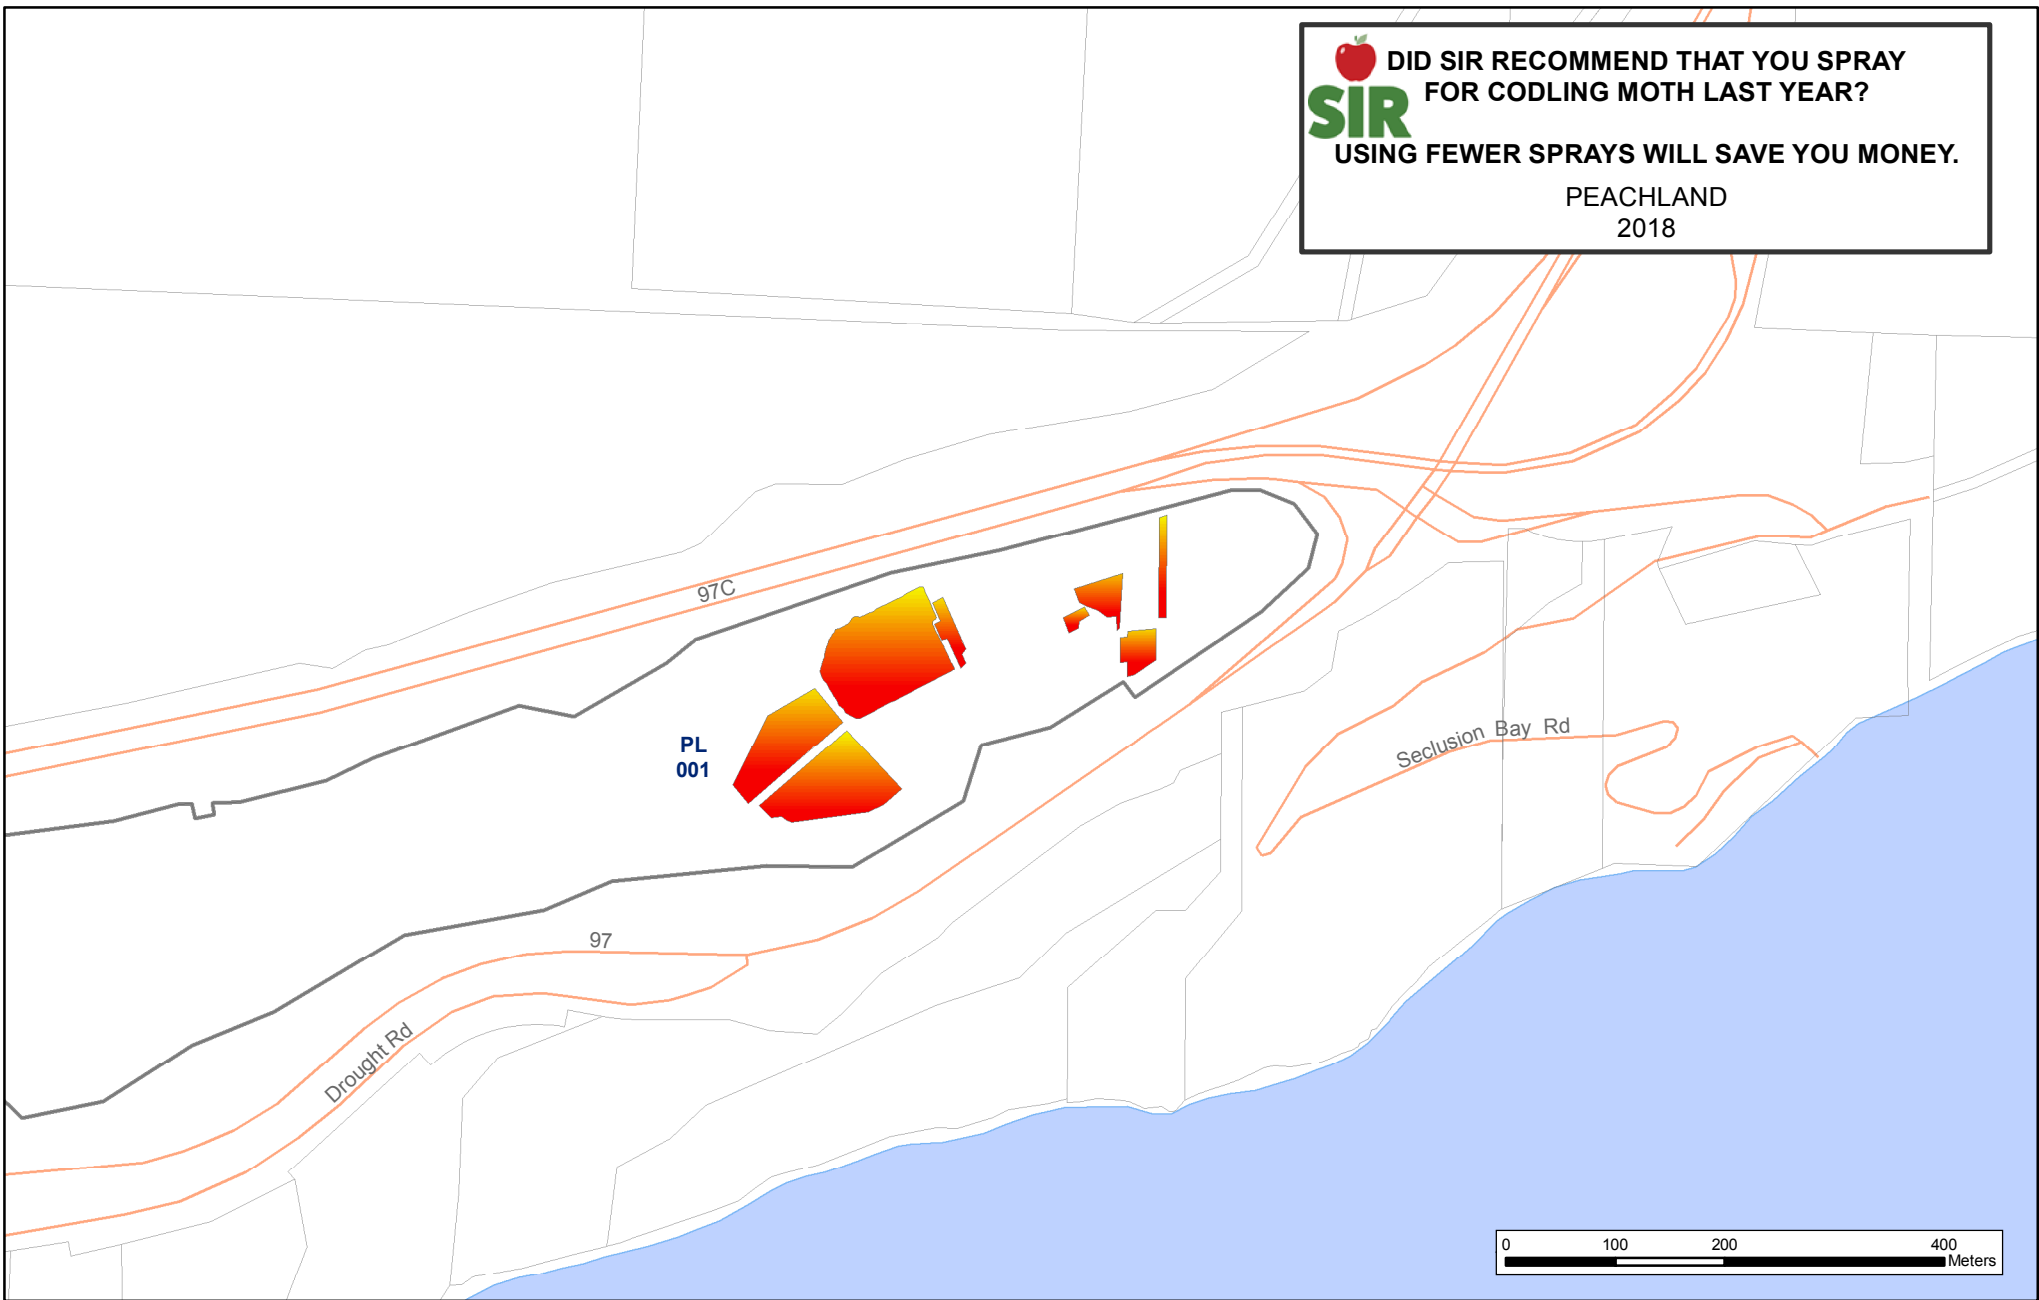

**DID SIR RECOMMEND THAT YOU SPRAY FOR CODLING MOTH LAST YEAR?**  
**USING FEWER SPRAYS WILL SAVE YOU MONEY.**  
 PEACHLAND  
 2018

**Legend**

**DID SIR RECOMMEND THAT YOU SPRAY FOR CODLING MOTH LAST YEAR?**

**XX** Orchard ID

 Spray NOT recommended in 2018

 Spray recommended in 2018

See the included mailout for an explanation of why SIR might have recommended a spray last year.

0 250 500 1,000 Meters