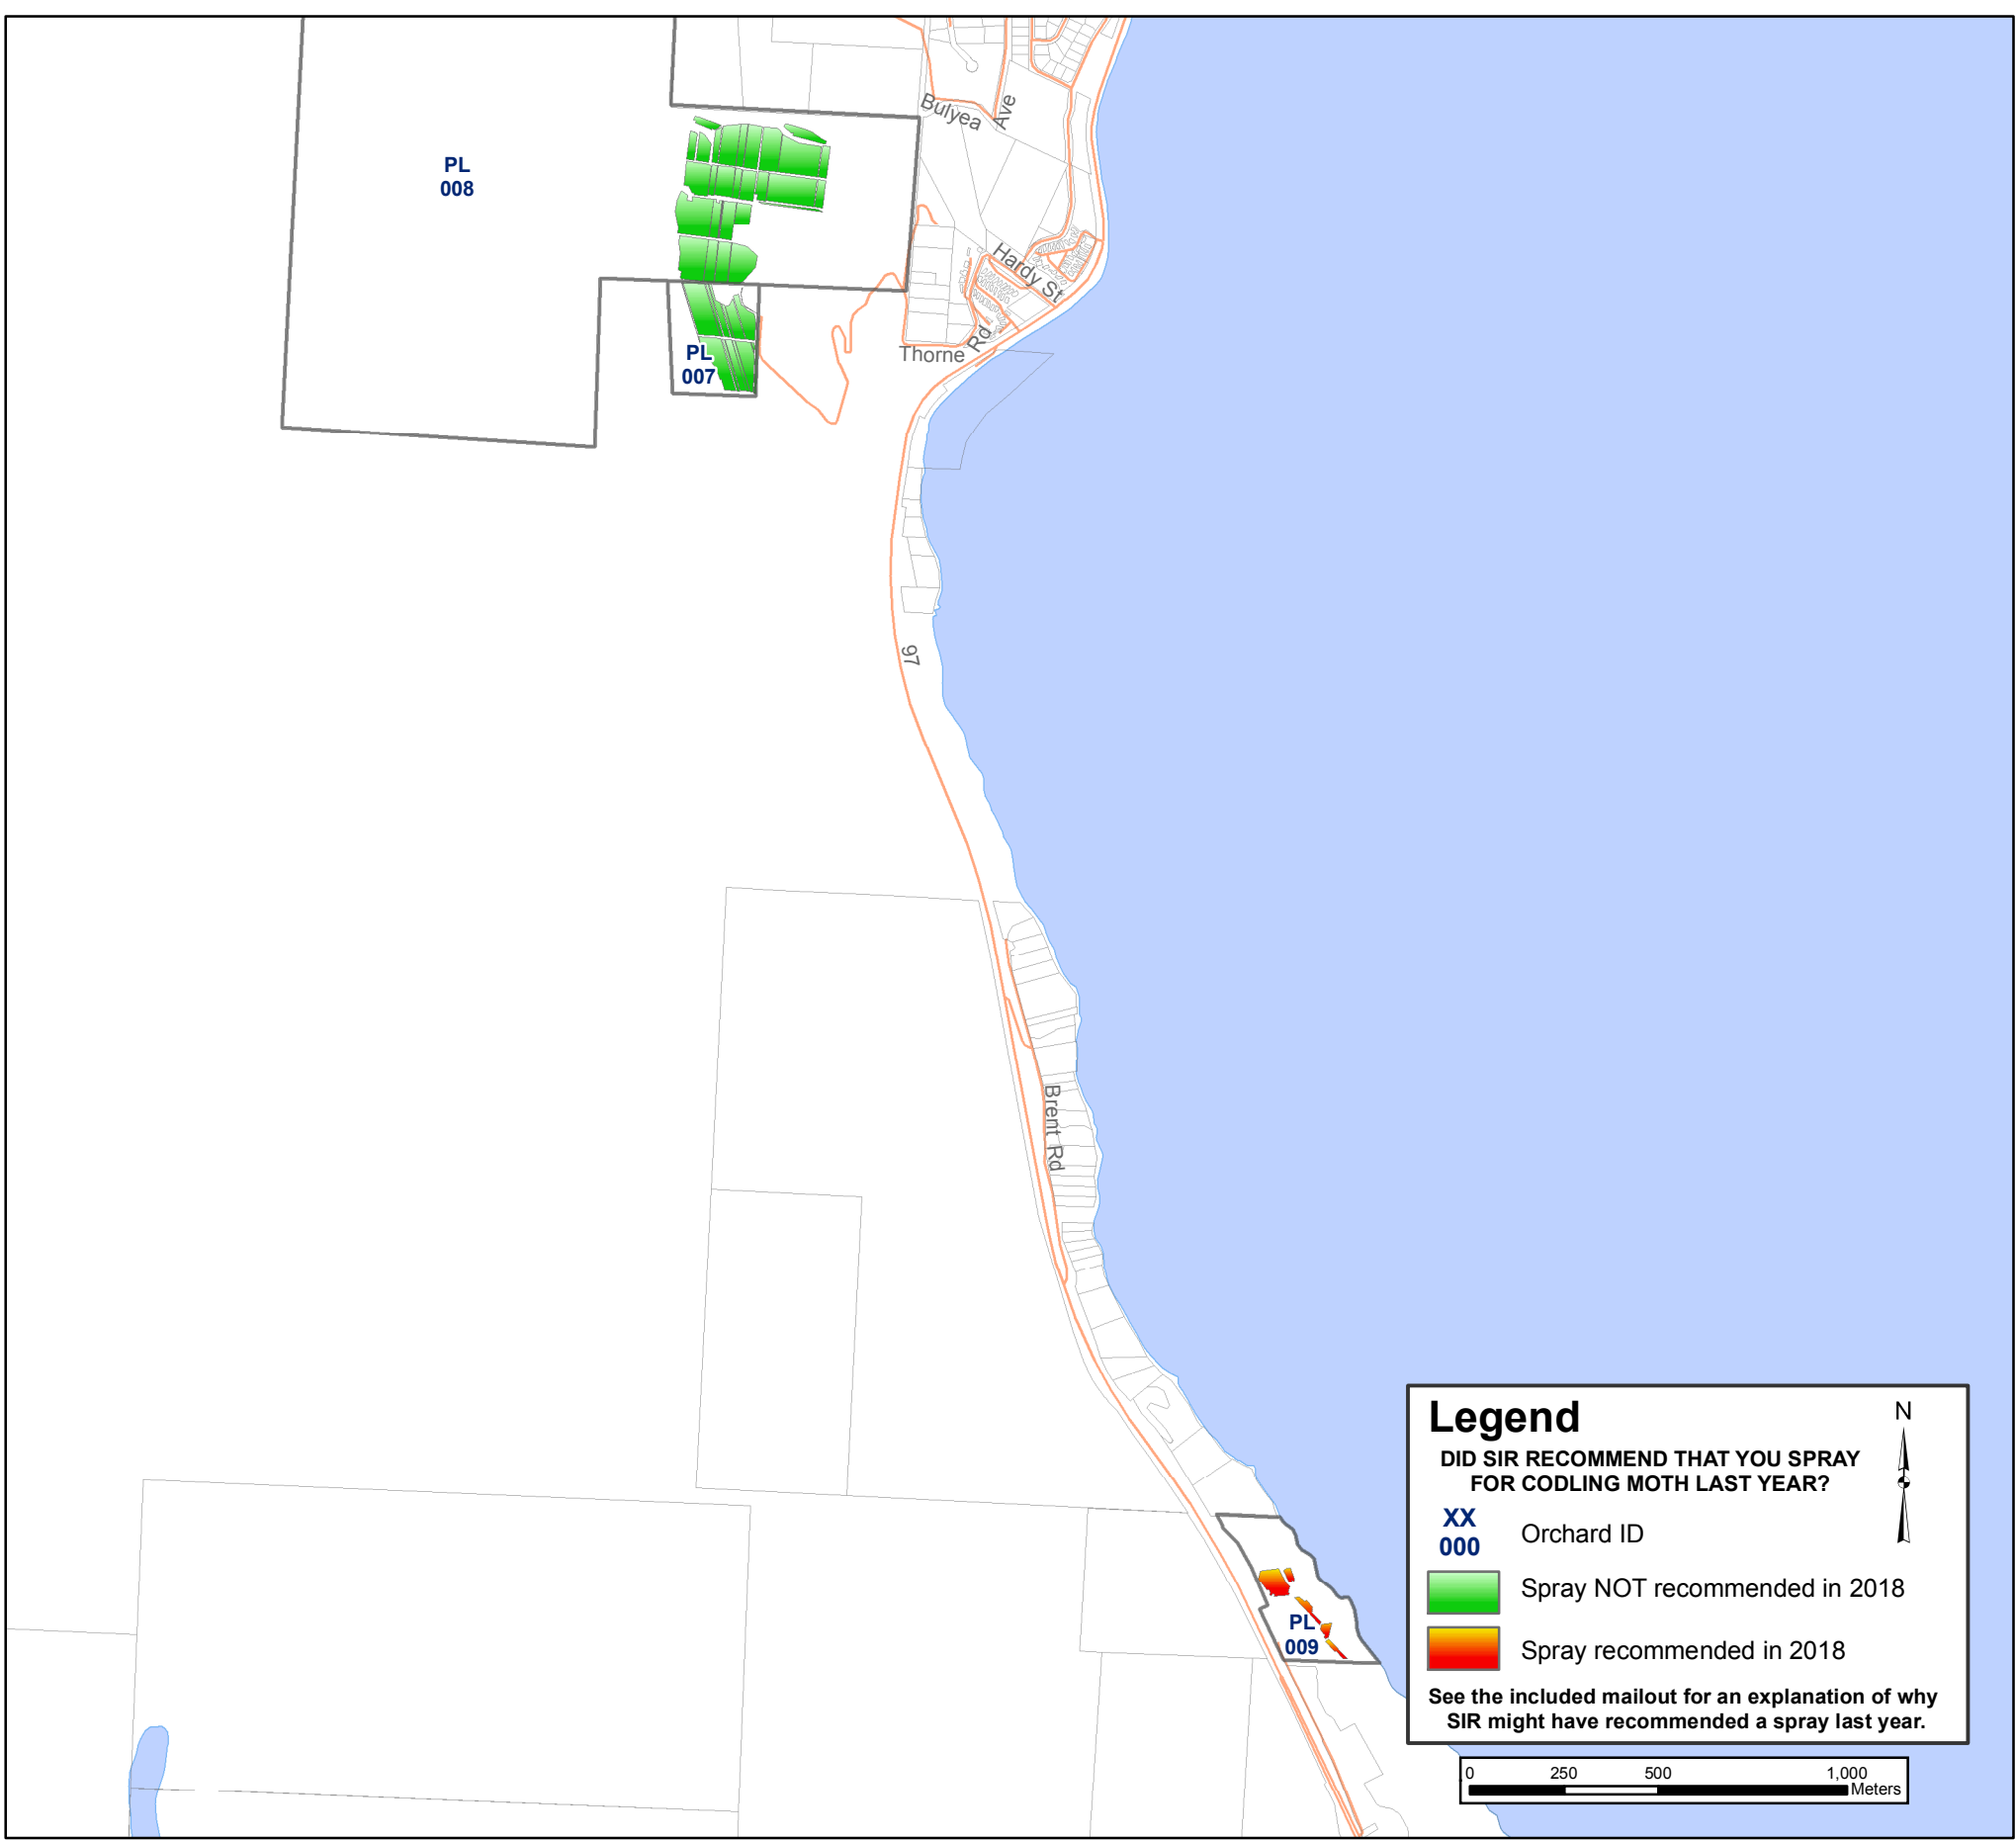

**DID SIR RECOMMEND THAT YOU SPRAY FOR CODLING MOTH LAST YEAR?**  
**USING FEWER SPRAYS WILL SAVE YOU MONEY.**  
 PEACHLAND  
 2018

**Legend**

**DID SIR RECOMMEND THAT YOU SPRAY FOR CODLING MOTH LAST YEAR?**

**XX** Orchard ID

 Spray NOT recommended in 2018

 Spray recommended in 2018

See the included mailout for an explanation of why SIR might have recommended a spray last year.

0 250 500 1,000 Meters