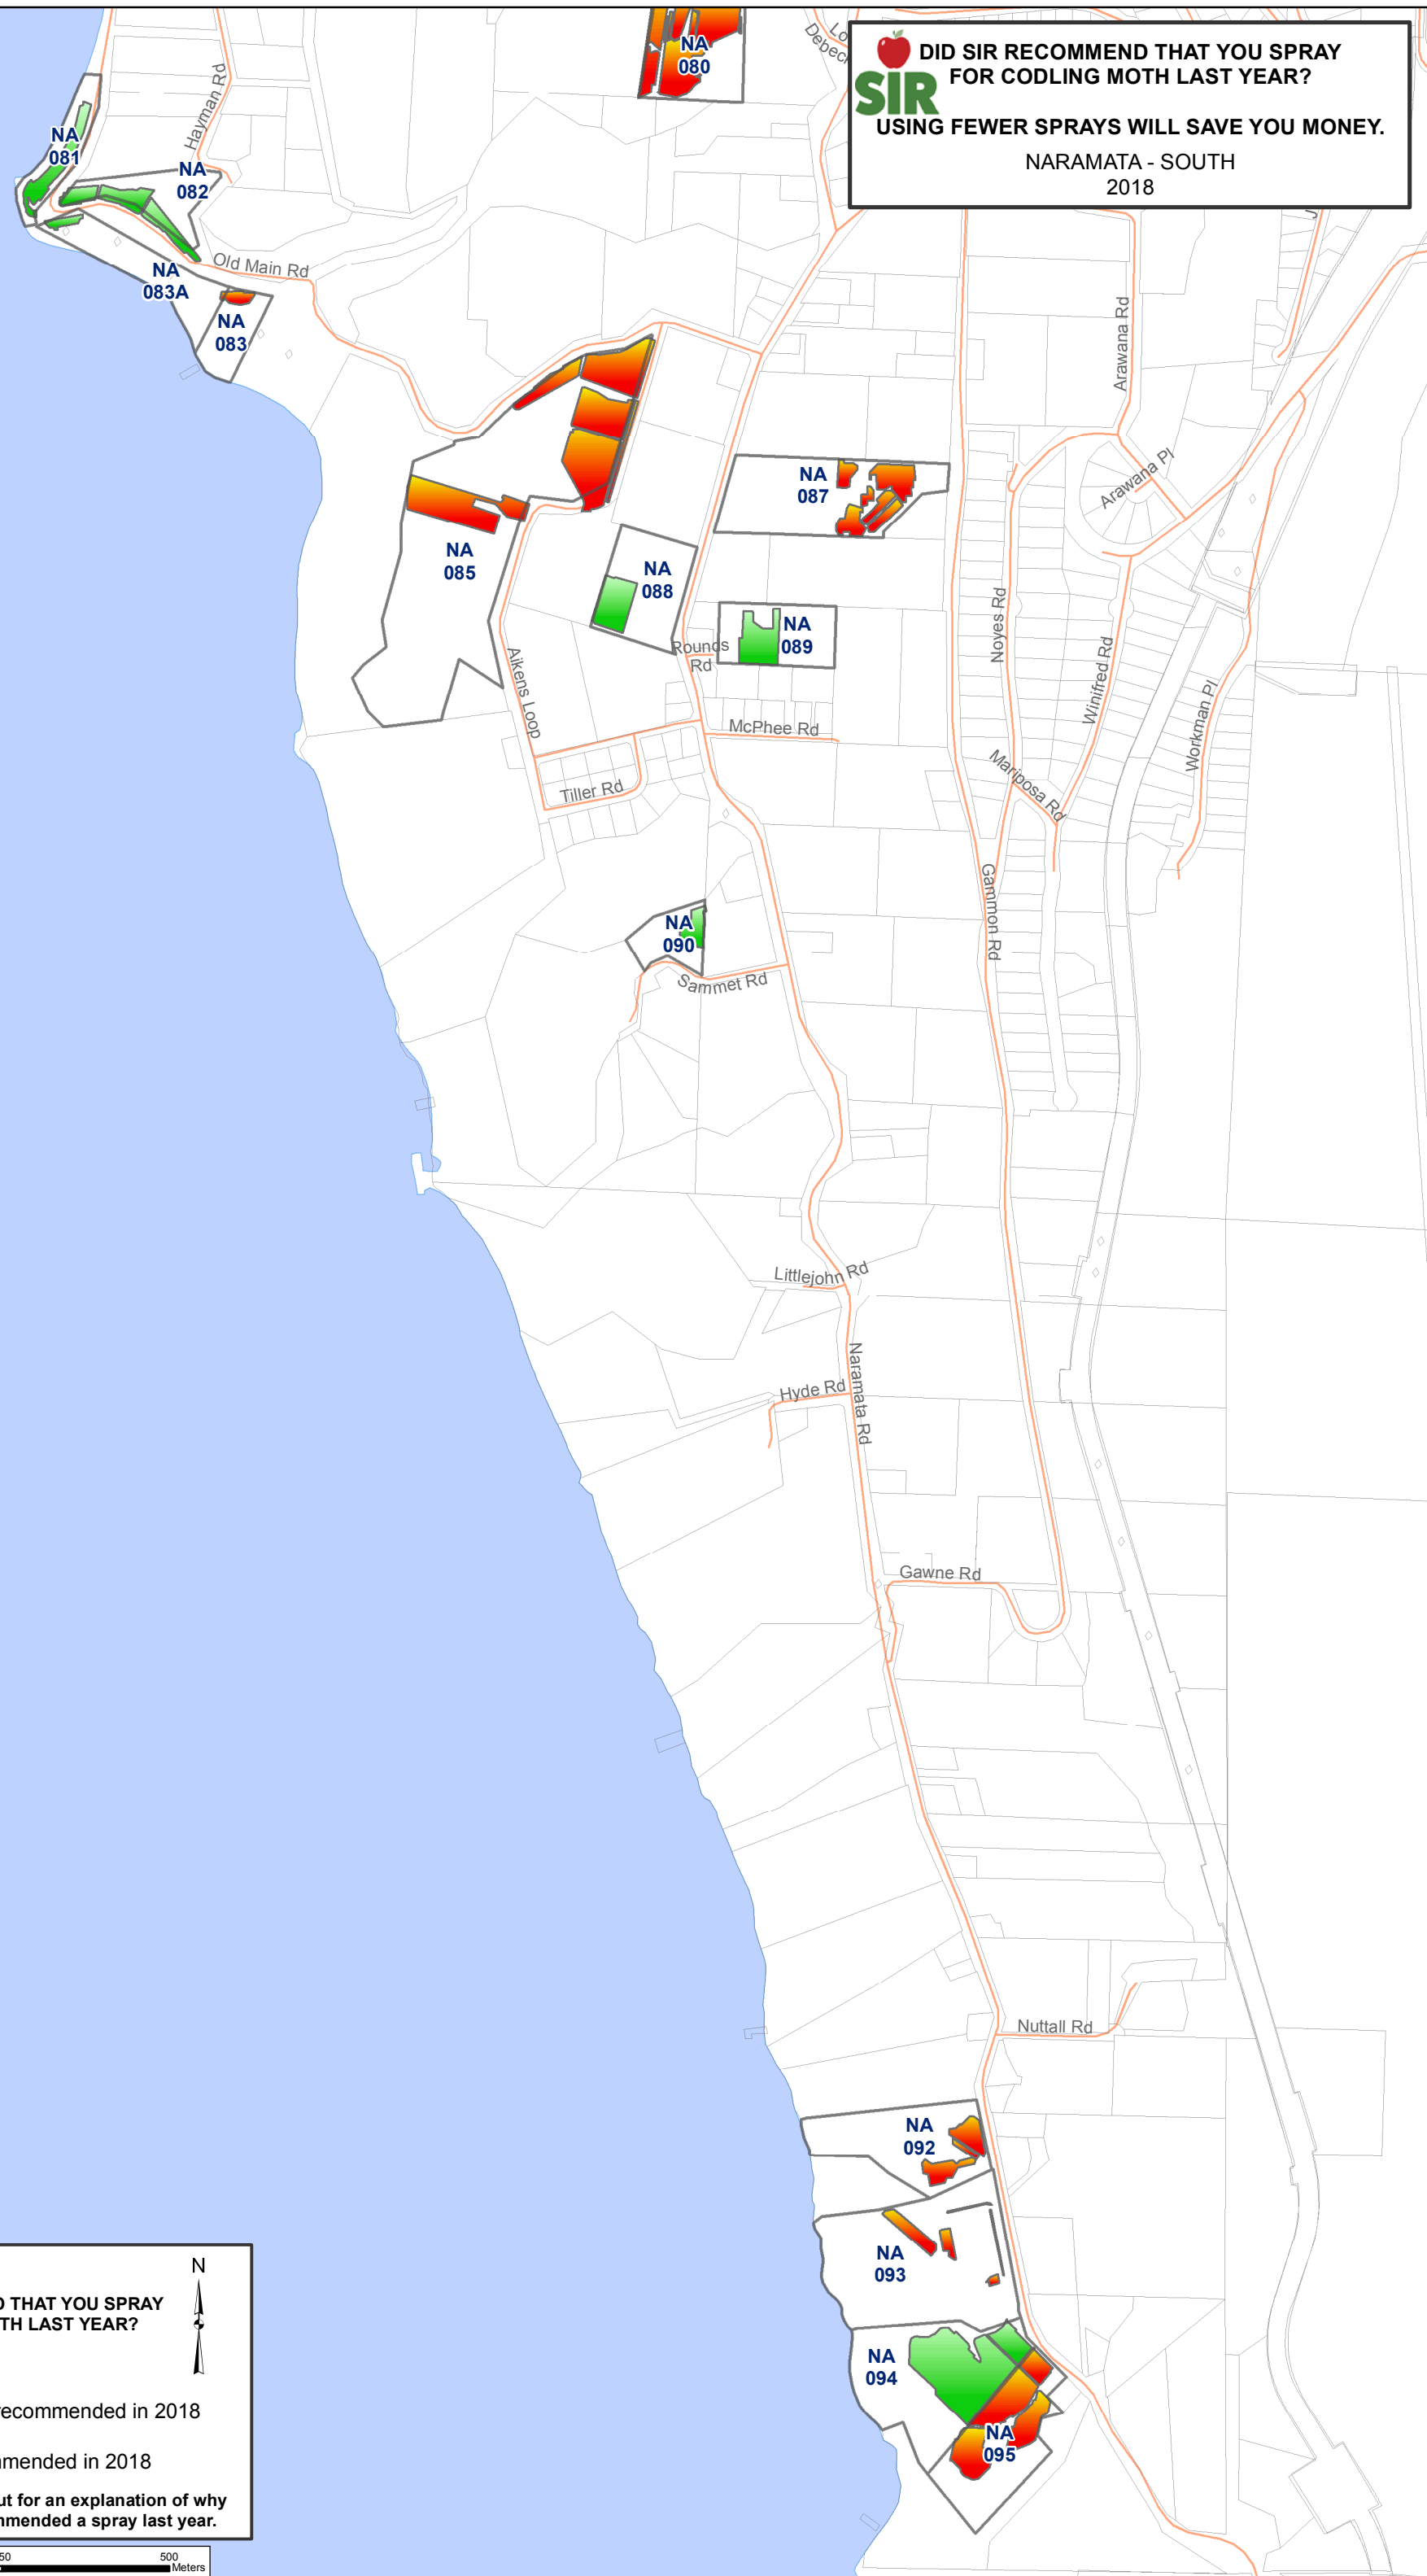

 **DID SIR RECOMMEND THAT YOU SPRAY FOR CODLING MOTH LAST YEAR?**
USING FEWER SPRAYS WILL SAVE YOU MONEY.
 NARAMATA - SOUTH
 2018

Legend

DID SIR RECOMMEND THAT YOU SPRAY FOR CODLING MOTH LAST YEAR?

XX Orchard ID

 Spray NOT recommended in 2018

 Spray recommended in 2018

See the included mailout for an explanation of why SIR might have recommended a spray last year.

0 125 250 500 Meters