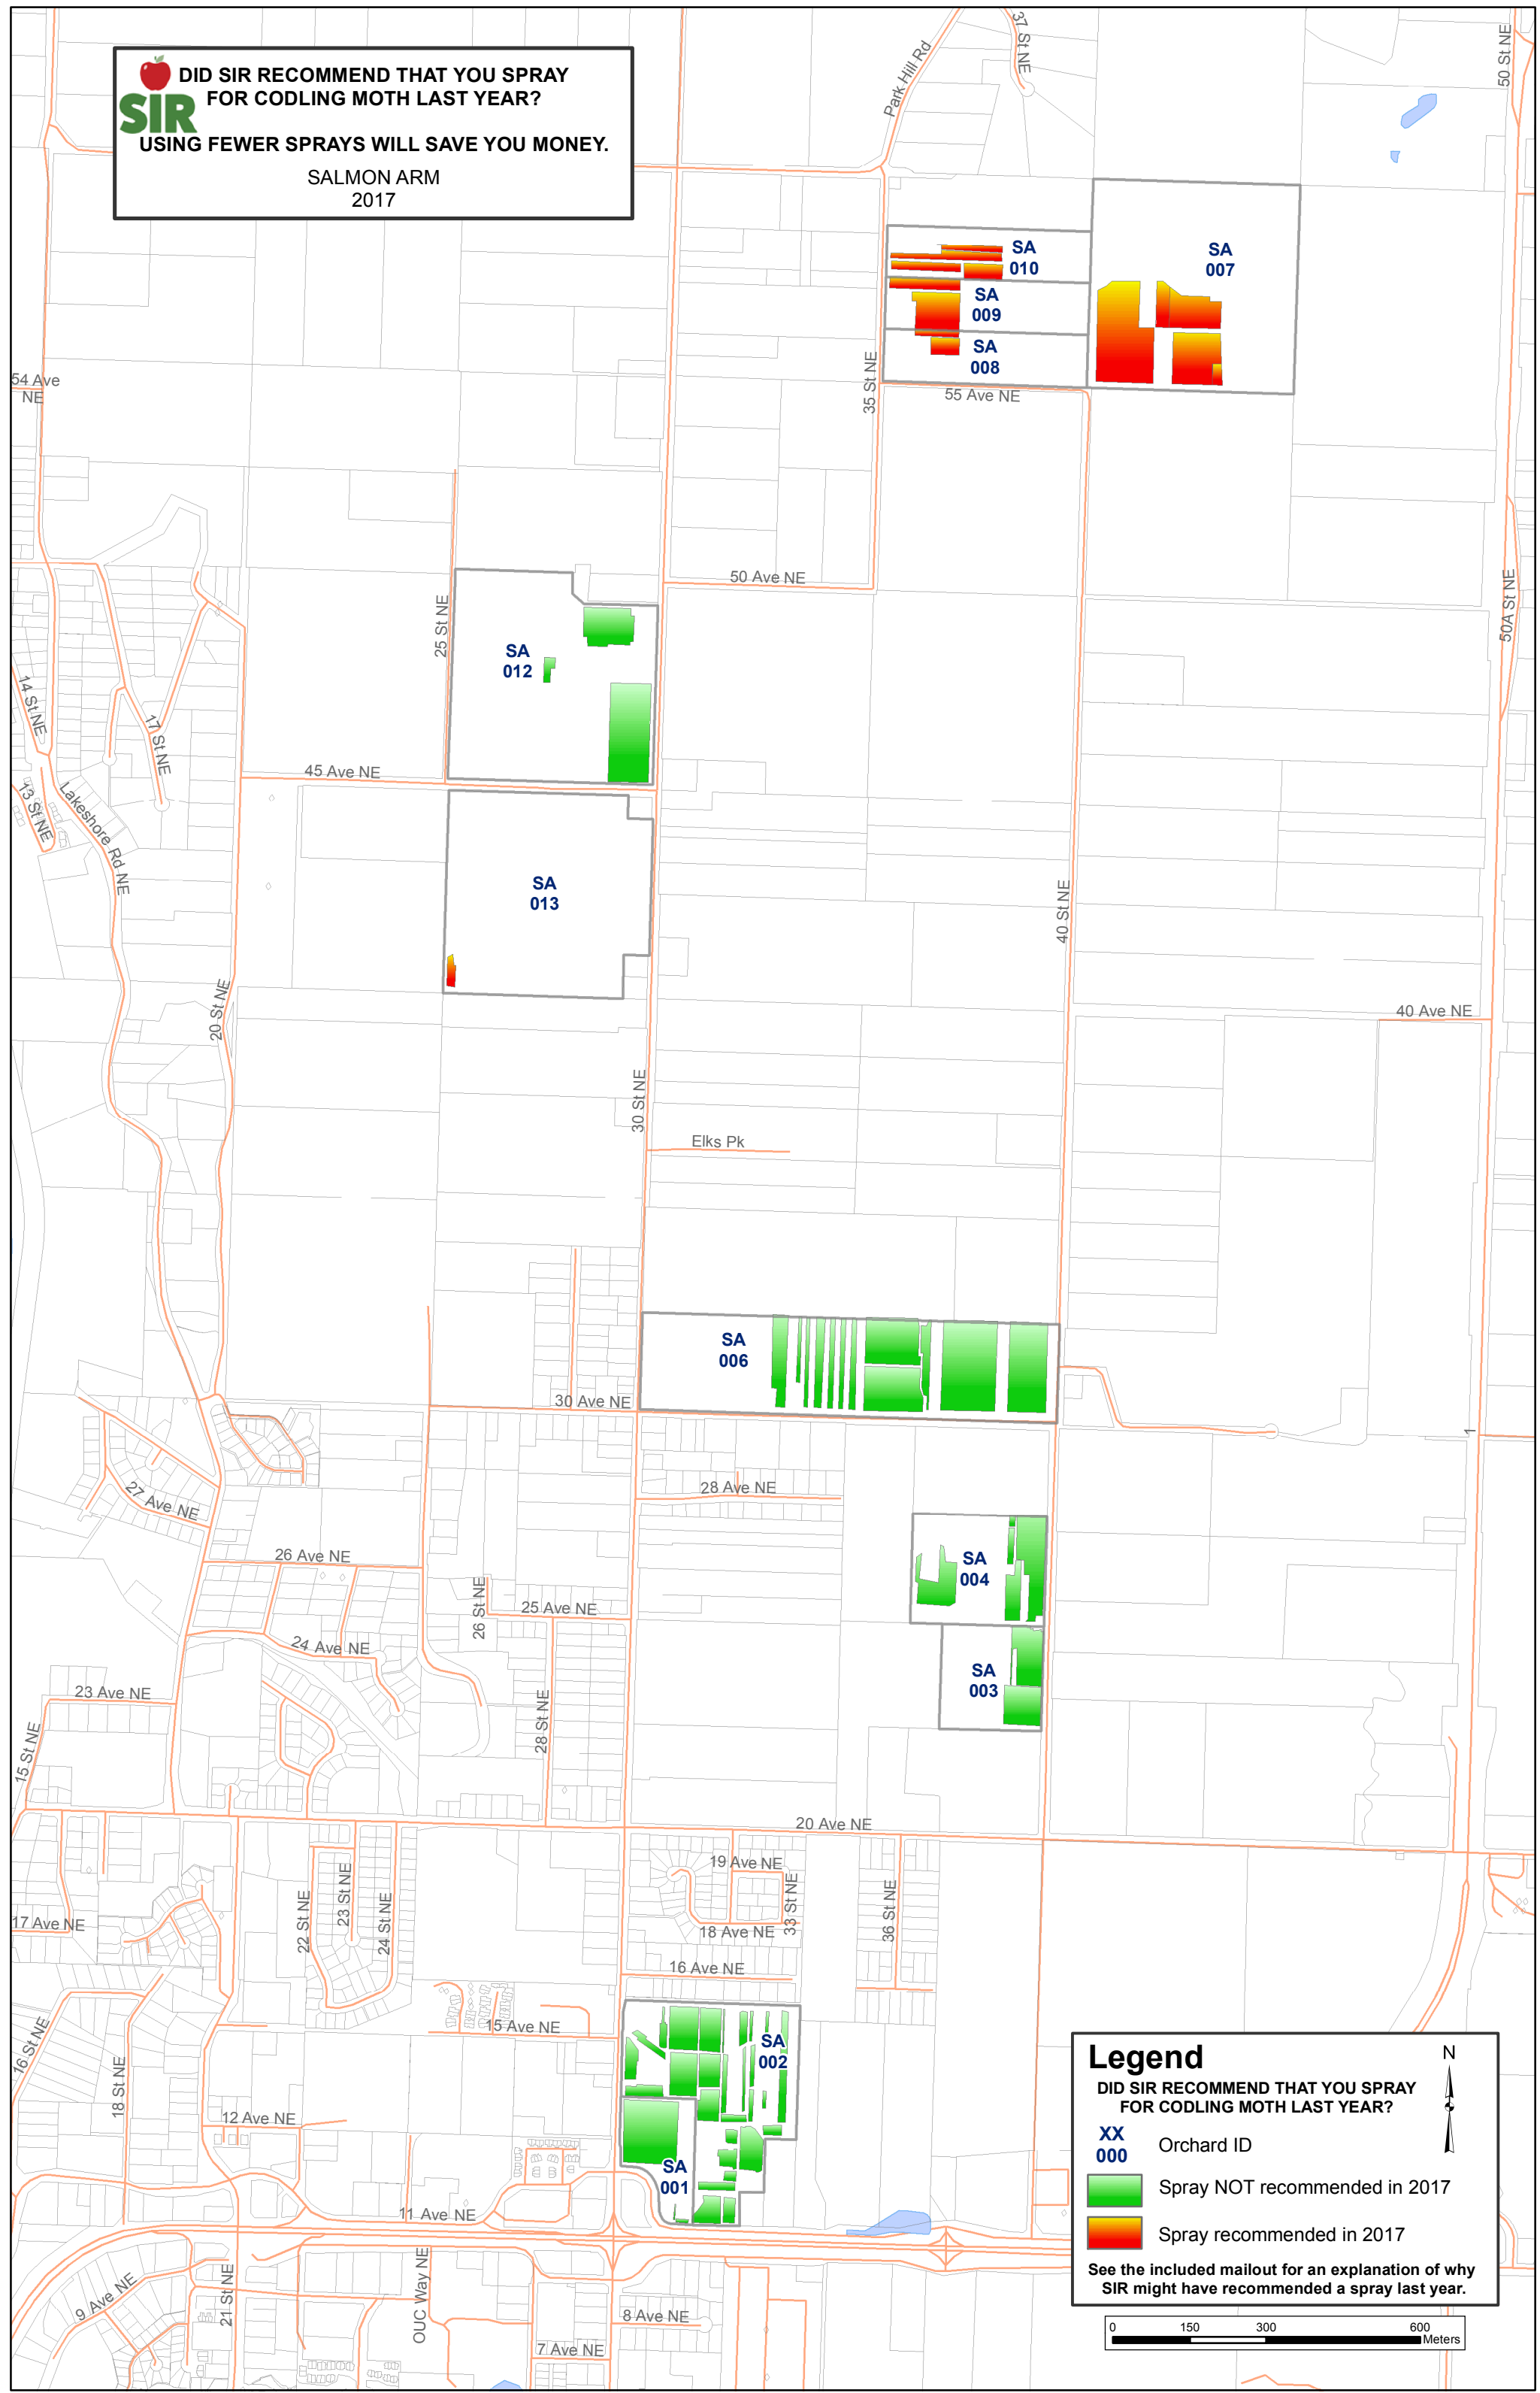

**SIR** DID SIR RECOMMEND THAT YOU SPRAY FOR CODLING MOTH LAST YEAR?  
 USING FEWER SPRAYS WILL SAVE YOU MONEY.  
 SALMON ARM  
 2017

**Legend**

DID SIR RECOMMEND THAT YOU SPRAY FOR CODLING MOTH LAST YEAR?

XX Orchard ID

000

Spray NOT recommended in 2017

Spray recommended in 2017

See the included mailout for an explanation of why SIR might have recommended a spray last year.

0 150 300 600 Meters