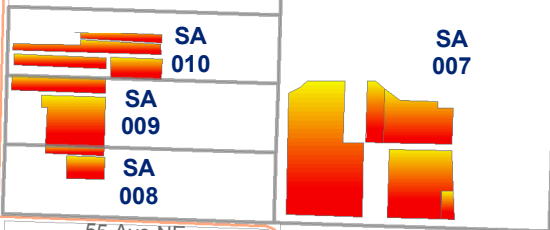

SIR DID SIR RECOMMEND THAT YOU SPRAY FOR CODLING MOTH LAST YEAR?
USING FEWER SPRAYS WILL SAVE YOU MONEY.
SALMON ARM
2017

Legend

DID SIR RECOMMEND THAT YOU SPRAY FOR CODLING MOTH LAST YEAR?

XX Orchard ID

000

Spray NOT recommended in 2017

Spray recommended in 2017

See the included mailout for an explanation of why SIR might have recommended a spray last year.

0 150 300 600 Meters