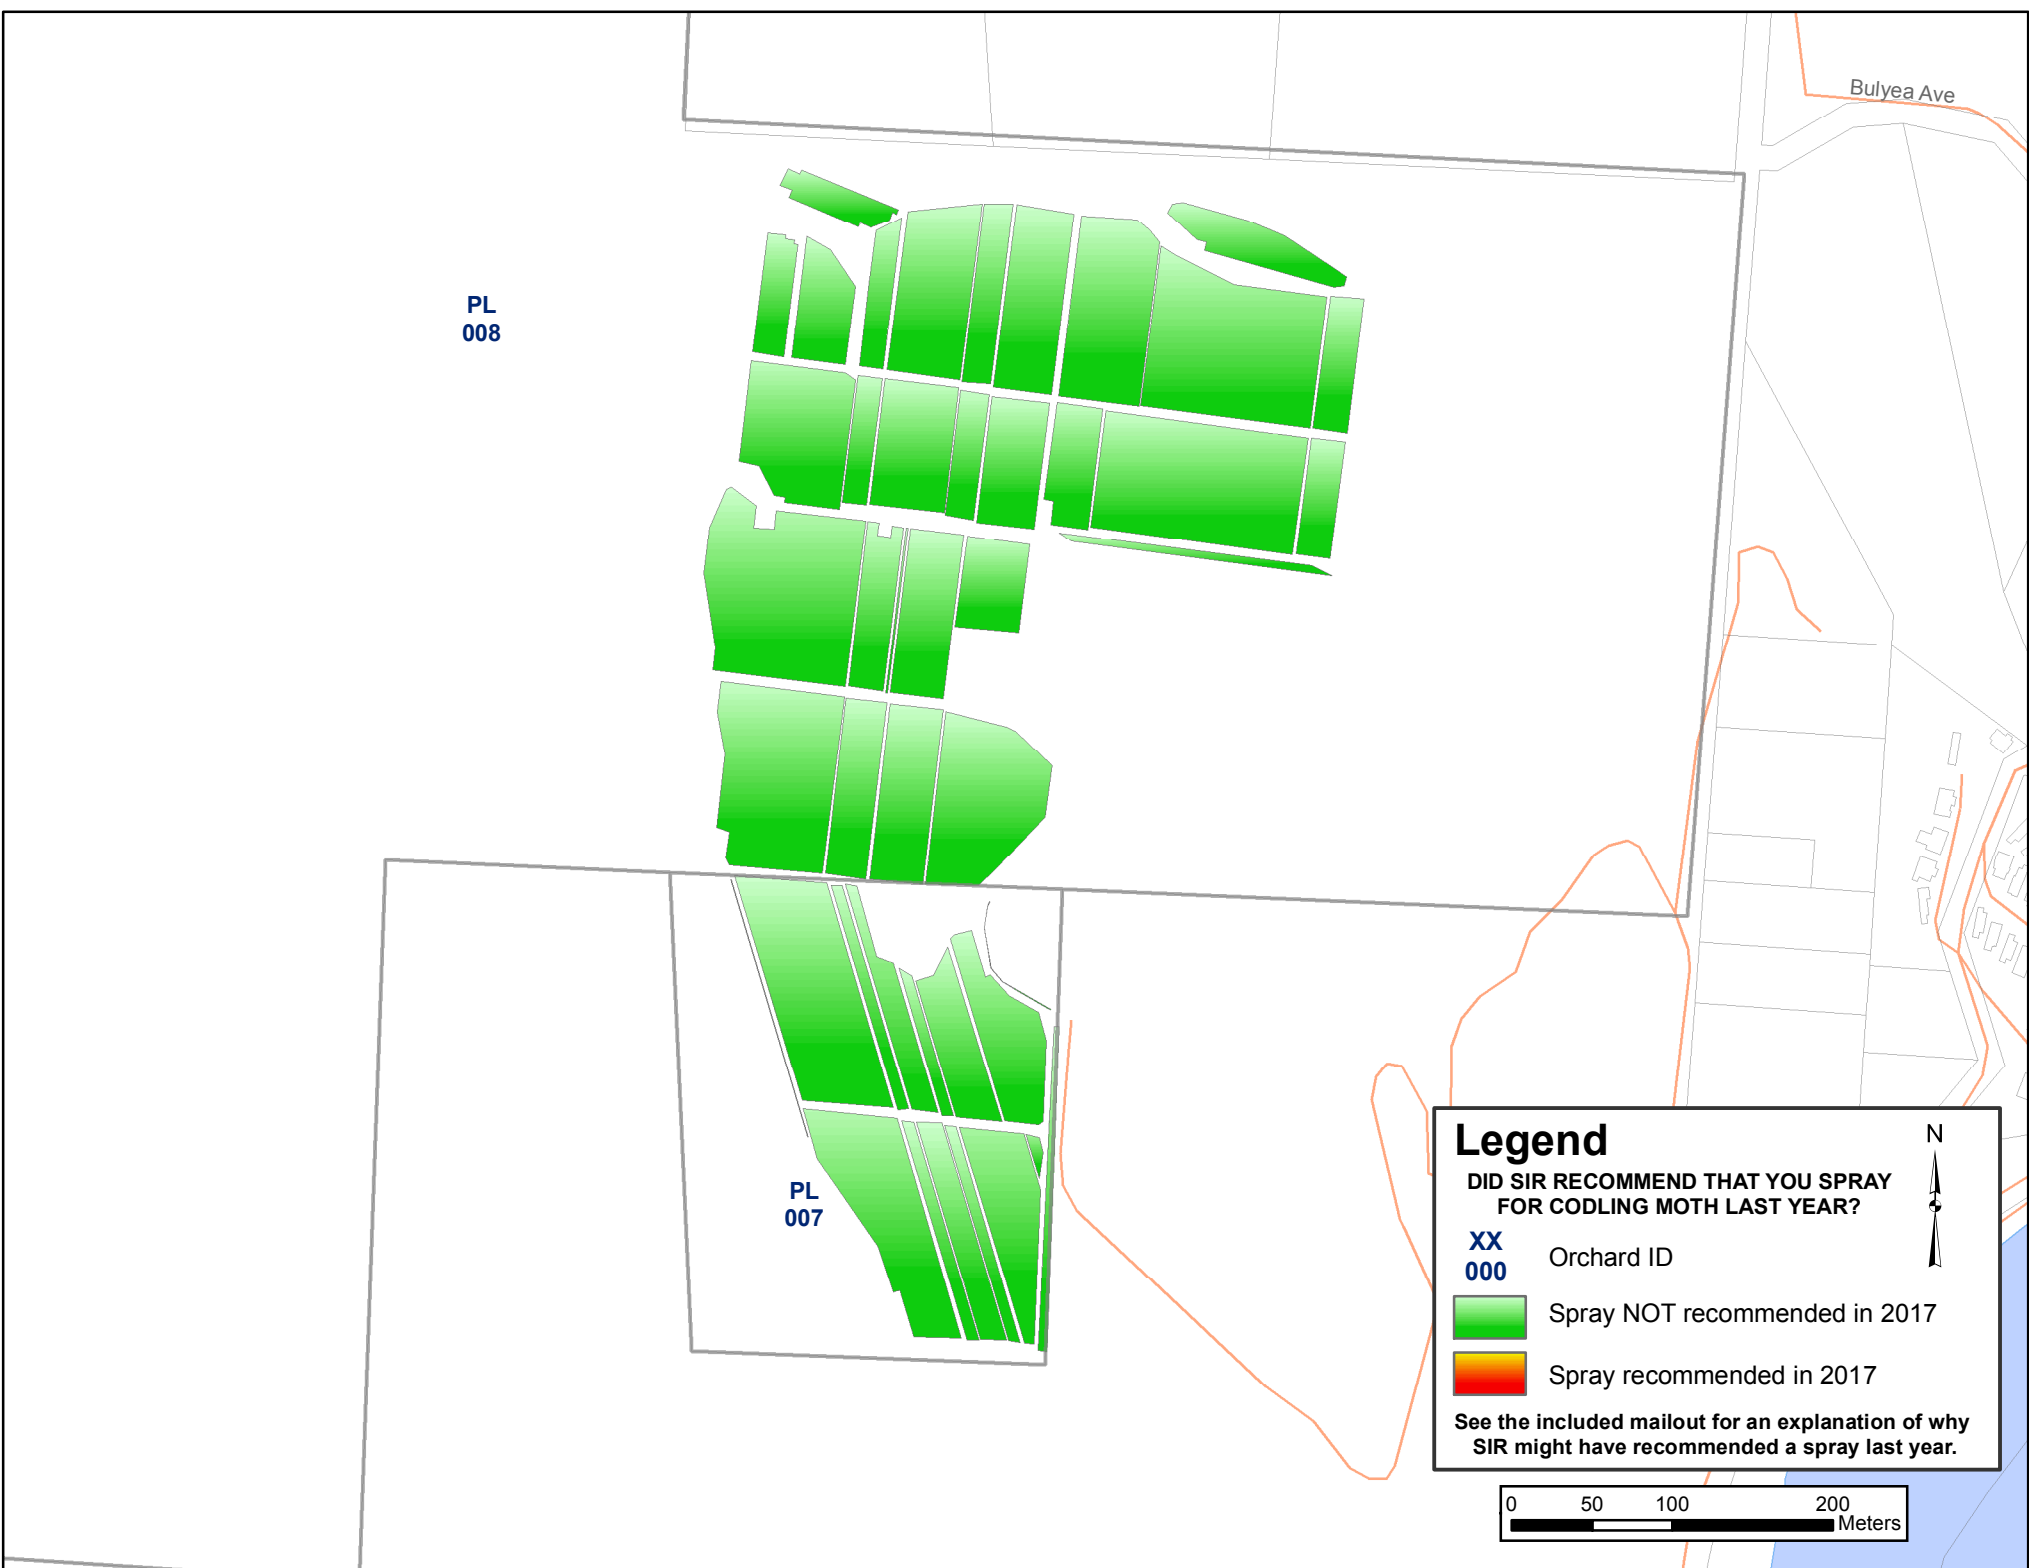

SIR DID SIR RECOMMEND THAT YOU SPRAY FOR CODLING MOTH LAST YEAR?
 USING FEWER SPRAYS WILL SAVE YOU MONEY.
 PEACHLAND
 2017

Legend

DID SIR RECOMMEND THAT YOU SPRAY FOR CODLING MOTH LAST YEAR?

XX 000 Orchard ID

■ Spray NOT recommended in 2017

■ Spray recommended in 2017

See the included mailout for an explanation of why SIR might have recommended a spray last year.