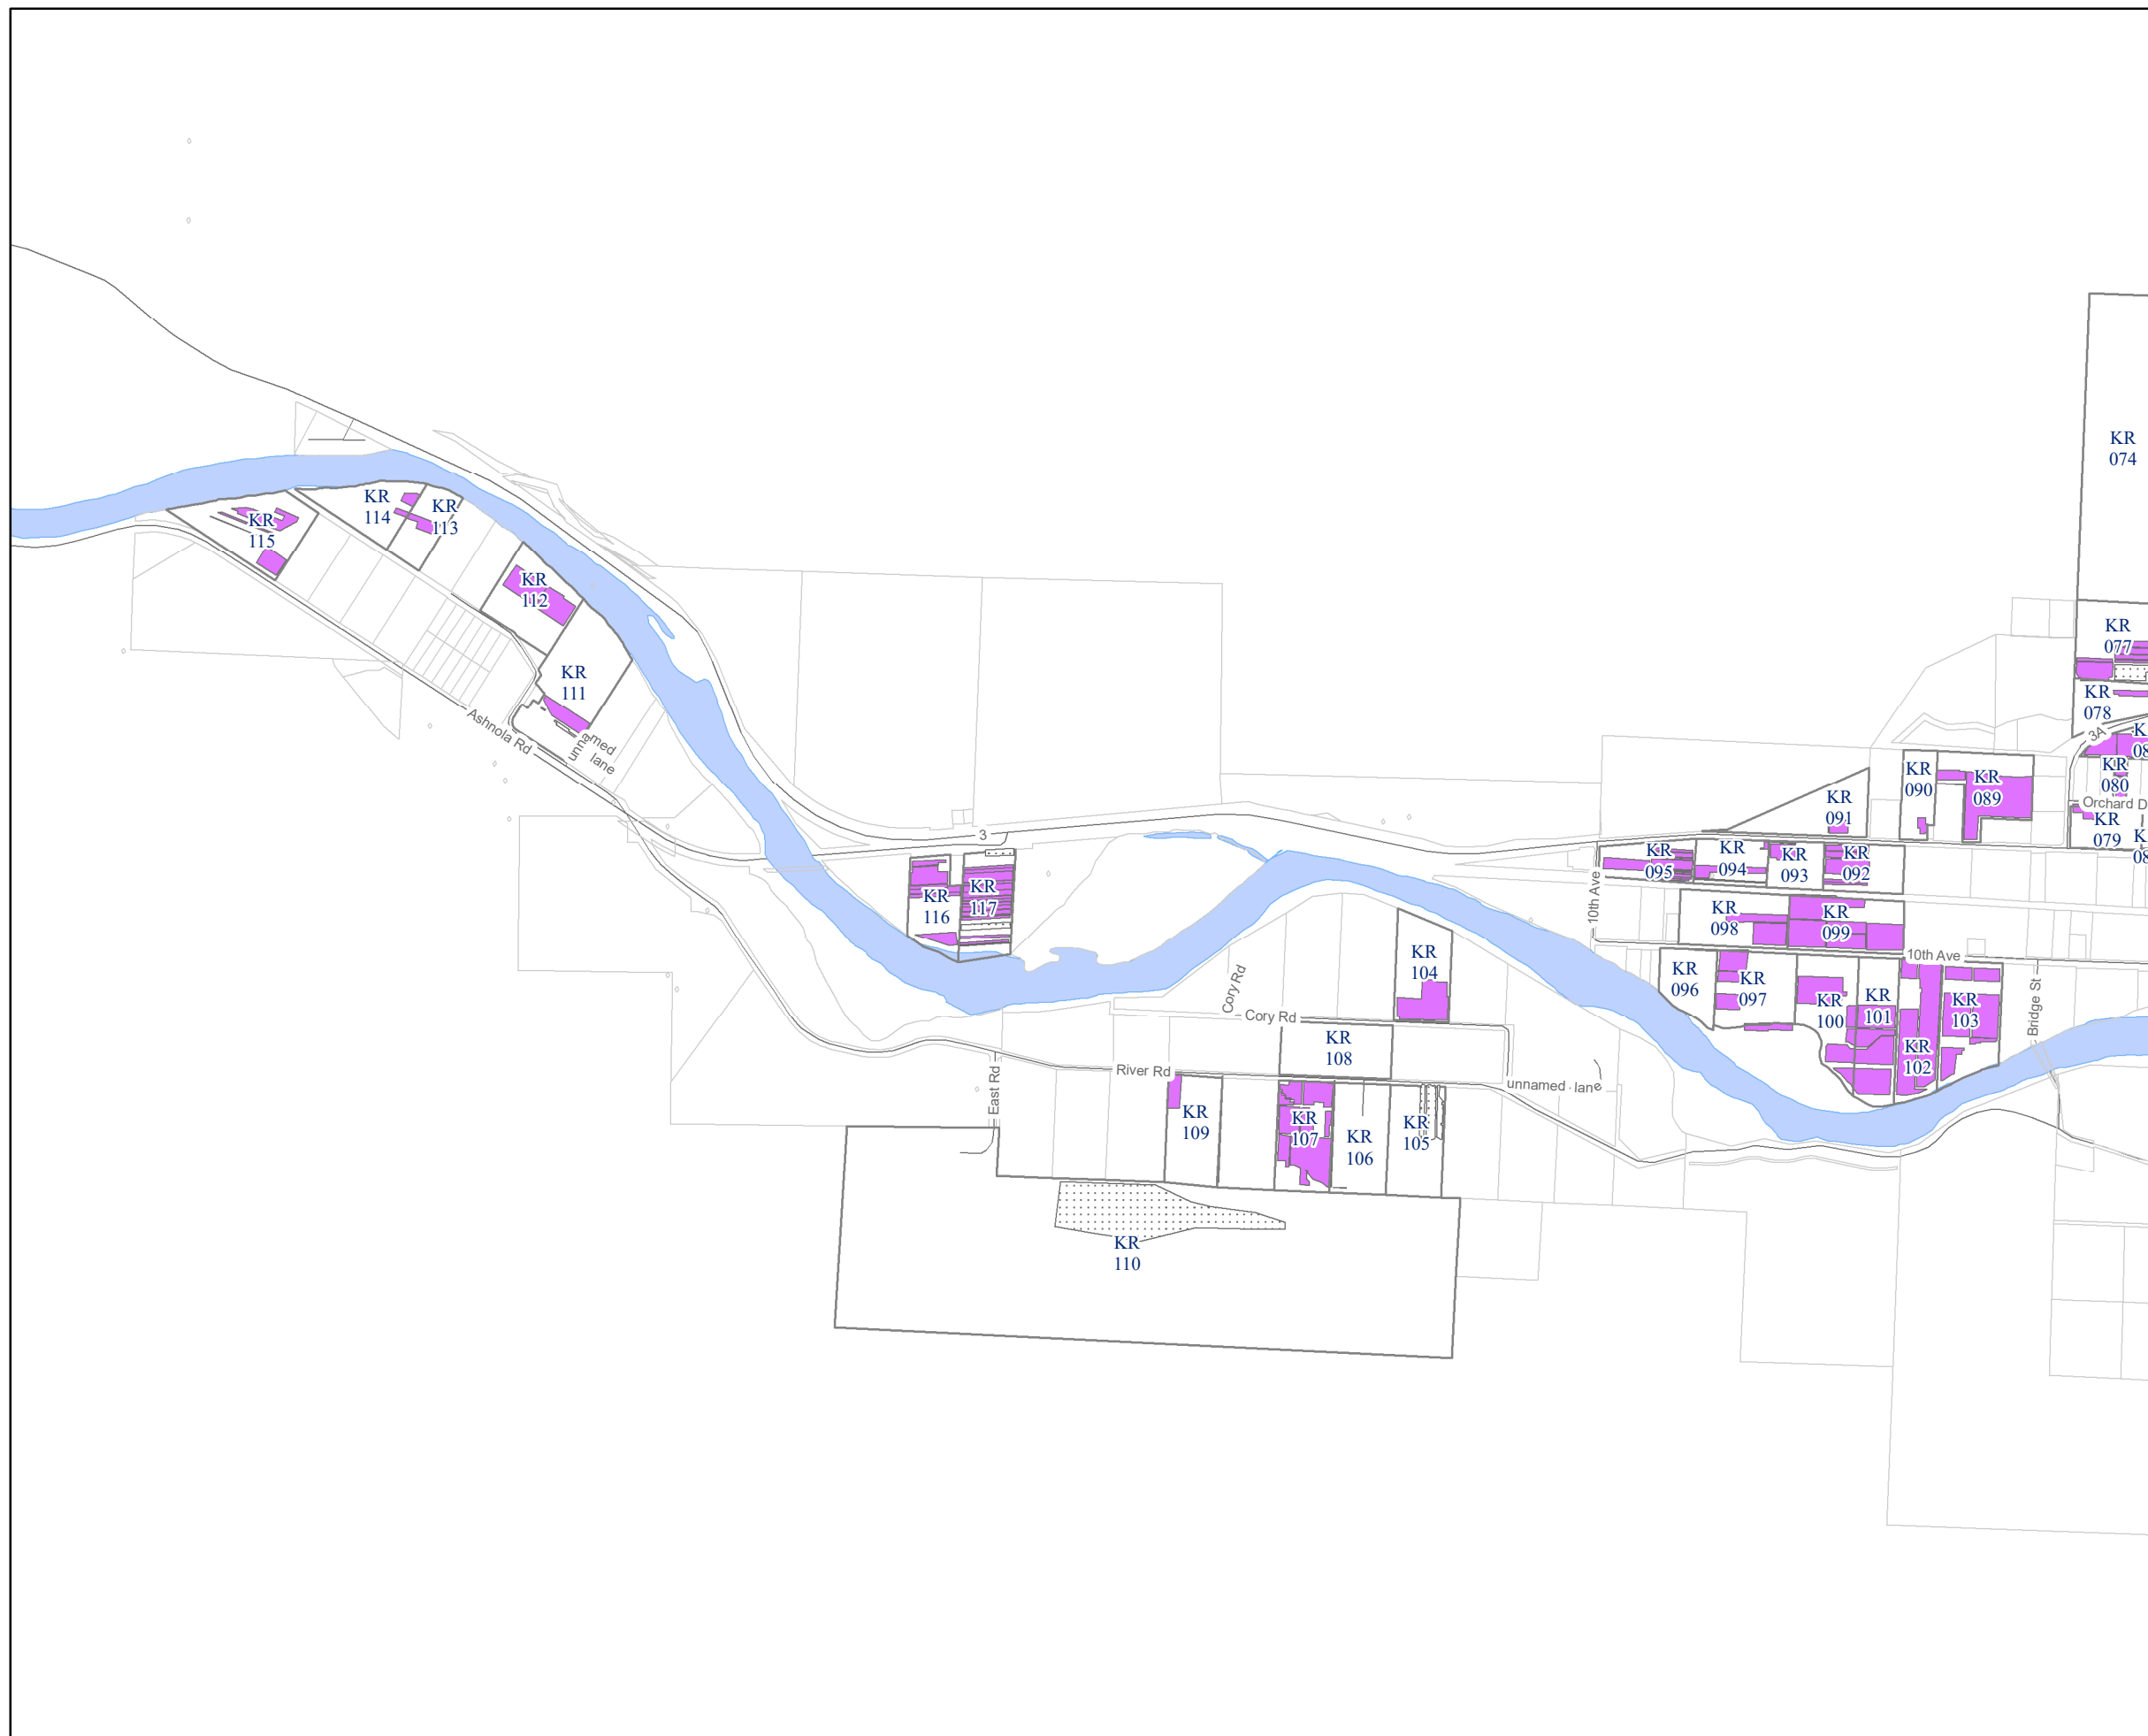

# Keremeos - West Apple Clearwing Moth (ACM) Survey Results 2016

- XX 000** Orchard ID
-  ACM present (ACM caught 2012 or 2014 or 2016)
-  ACM absent (Zero ACM caught 2012, 2014, 2016)
-  Incomplete Data (historical and/or 2016)
-  Pear plantings (No hosts of ACM)
-  Mating Disruption (Continue to monitor and treat with sprays as normally required.)